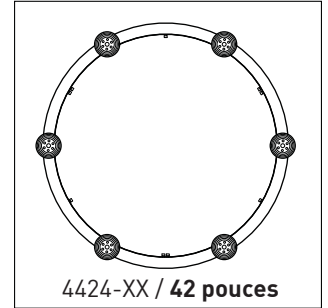

Formats disponibles

OFFERT EN ILLUMINATION DIRECTE ET INDIRECTE

COUVERCLE INTÉRIEUR
Composé de 3 couvercles d'acier recouvert de peinture en poudre de polyester noir mat

ANNEAU EXTÉRIEUR
Anneau en aluminium extrudé, cintré et poli
Recouvert de peinture en poudre de polyester noir mat

VIS DISCRÈTE DE COULEUR NOIRE SUR SURFACE NOIRE

LUMINAIRES	CODE	Ø 22	Ø 42	SOURCE LUMINEUSE			WATT MAX.										
				DEL	HAL	INC	DEL			HAL			INC				
							3	6	9	3	6	9	3	6	9		
ALVER	MCC	6	6-9	X		X	Toujours disponible	X	12W	24W	36W				180W	360W	540W
SPROKET	CFD	6	6-9	X	X			X	12W	24W	36W	150W	300W	450W			
SLIM STACK	SLS	6	6-9	X	X	X			12W	24W	36W	150W	300W	450W	150W	300W	450W
STUBBY STACK	STS	6	6-9	X	X	X			12W	24W	36W	150W	300W	450W	150W	300W	450W
SILENE	JDJ/JDJA/JMJ	6	6-9	X	X	X		X	12W	24W	36W	150W	300W	450W	300W	600W	900W
GALLERY	NAH	6	6-9		X	X						150W	300W	450W	300W	600W	900W
SHAKER	QFI	6	6-9	X		X			12W	24W	36W				180W	360W	540W
KISIS	NFM	NA	6	X		X			24W	48W	72W				300W	600W	900W

225 de Liège Ouest, Suite #200
Montréal (QC), Canada H2P 1H4
Tel : 514.385.3515 Fax : 514.385.4169
www.eurekalighting.com

4424