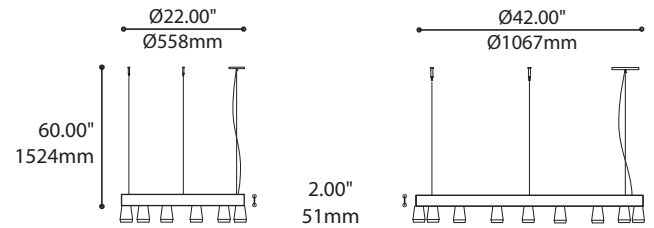

Formats disponibles