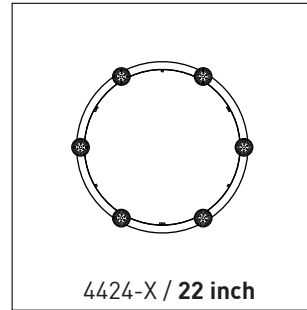

## SHADE QUANTITY 9X

4424I-42-MCC

ORDERING SPECIFICATION	SPÉCIFICATION DE COMMANDE	CODE
<b>MODEL</b> MODÈLE		
4424D-42-MCC	RING ALVER 42" DIRECT	
4424I-42-MCC	RING ALVER 42" INDIRECT	
<b>SHADE QUANTITY</b> QUANTITÉ D'ABAT-JOUR		
6 OR 9 SHADES ON 42" RING		
6	6 X SHADES	
9	9 X SHADES	
<b>LIGHT SOURCE</b> SOURCE LUMINEUSE		
(WATTAGE, LAMP TYPE, LAMP FORM, BASE TYPE, OTHER INFO)		
INC.60	60W, INC, A19 / B10 / G30 / HAL T10, MEDIUM BASE (120V ONLY)	
LED.4	4W, LED	
<b>COLOR TEMPERATURE</b> TEMPÉRATURE DE COULEUR		
FOR LED ONLY		
30	3000K	
35	3500K	
40	4000K	
<b>ANGLE BEAM</b> ANGLE DE DIFFUSION		
FOR LED.4 MCC ONLY		
17	17°	
48	48°	
<b>VOLTAGE</b> VOLTAGE		
120V	120 VOLT	
277V	277 VOLT	
<b>DIMMING OPTION</b> OPTION DE GRADATION		
FOR LED ONLY		
DV	0-10V DIMMING (120-277V)	
DP	PHASE DIMMING (120V ONLY)	
LED DIMMING DRIVER IS STANDARD IN THIS PRODUCT, PLEASE SPECIFY YOUR DIMMING TYPE.		
<b>CABLE</b> CABLE		<b>AC</b>
AC	AIRCRAFT MOUNTING & CLEAR CABLE, FIELD ADJUSTABLE	
<b>CABLE LENGTH</b> LONGUEUR DE CABLE		
60	60" AIRCRAFT CABLE (STD LENGTH)	
**	CUSTOM AIRCRAFT CABLE LENGTH (PLEASE SPECIFY)	
FOR OVERALL LENGTH PLEASE CONTACT YOUR EUREKA REPRESENTATIVE.		
<b>MOUNTING</b> MONTAGE		<b>RC</b>
RC	ROUND CANOPY / PAVILLON ROND FOR INC & HAL: 1.00" CANOPY (2401E) FOR LED: 1.75" CANOPY (2405H)	
<b>CANOPY FINISH</b> FINI PAVILLON		
WHE*	WHITE FINE TEXTURE *IF NO FINISH IS SELECTED, CANOPY WILL BE CHROME	
<b>STRUCTURE FINISH</b> FINI STRUCTURE		<b>BLK</b>
BLK	BLACK	
<b>DIFFUSER FINISH</b> FINI DIFFUSEUR		
BLK	BLACK	
CHR	CHROME	

### RING SIZE OPTIONS