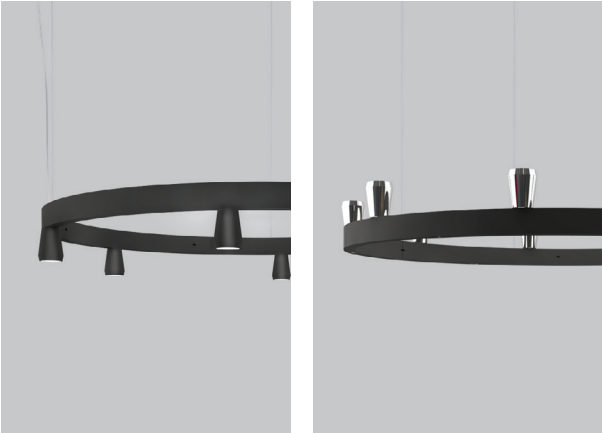

RING 4424-42-MCC

PROJECT PROJET

SPEC TYPE

NOTES

SHADE QUANTITY 6X

4424D-42-MCC

SHADE QUANTITY 9X

4424I-42-MCC

ORDERING SPECIFICATION	SPÉCIFICATION DE COMMANDE	CODE
MODEL MODÈLE		
4424D-42-MCC	RING ALVER 42" DIRECT	
4424I-42-MCC	RING ALVER 42" INDIRECT	
SHADE QUANTITY QUANTITÉ D'ABAT-JOUR		
6 OR 9 SHADES ON 42" RING		
6	6 X SHADES	
9	9 X SHADES	
LIGHT SOURCE SOURCE LUMINEUSE		
(WATTAGE, LAMP TYPE, LAMP FORM, BASE TYPE, OTHER INFO)		
INC.60	60W, INC, A19 / B10 / G30 / HAL T10, MEDIUM BASE (120V ONLY)	
LED.4	4W, LED	
COLOR TEMPERATURE TEMPÉRATURE DE COULEUR		
FOR LED ONLY		
30	3000K	
35	3500K	
40	4000K	
ANGLE BEAM ANGLE DE DIFFUSION		
FOR LED.4 MCC ONLY		
17	17°	
48	48°	
VOLTAGE VOLTAGE		
120V	120 VOLT	
277V	277 VOLT	
DIMMING OPTION OPTION DE GRADATION		
FOR LED ONLY		
DV	0-10V DIMMING (120-277V)	
DP	PHASE DIMMING (120V ONLY)	
LED DIMMING DRIVER IS STANDARD IN THIS PRODUCT, PLEASE SPECIFY YOUR DIMMING TYPE.		
CABLE CABLE		AC
AC	AIRCRAFT MOUNTING & CLEAR CABLE, FIELD ADJUSTABLE	
CABLE LENGTH LONGUEUR DE CABLE		
60	60" AIRCRAFT CABLE (STD LENGTH)	
**	CUSTOM AIRCRAFT CABLE LENGTH (PLEASE SPECIFY)	
FOR OVERALL LENGTH PLEASE CONTACT YOUR EUREKA REPRESENTATIVE.		
MOUNTING MONTAGE		RC
RC	ROUND CANOPY / PAVILLON ROND FOR INC & HAL: 1.00" CANOPY (2401E) FOR LED: 1.75" CANOPY (2405H)	
CANOPY FINISH FINI PAVILLON		
WHE*	WHITE FINE TEXTURE *IF NO FINISH IS SELECTED, CANOPY WILL BE CHROME	
STRUCTURE FINISH FINI STRUCTURE		BLK
BLK	BLACK	
DIFFUSER FINISH FINI DIFFUSEUR		
BLK	BLACK	
CHR	CHROME	

PRODUCT CHARACTERISTICS CARACTÉRISTIQUES DU PRODUIT

BIM **DIM** **IES** **LED**

DESIGN:	Fill larger spaces using our elegant, round chandelier platform. Elementary ring concept allows you to create a Ø42" circular arrangement of selected fixtures.
INSTALLATION:	Mounts with three suspension points on the ceiling and fixtures come pre-assembled to ring structure. Glass shade installation is required.
LIGHT SOURCE:	LED, halogen and incandescent light sources can be specified in both direct or indirect orientations and dimming is available.
STRUCTURE:	Rolled extruded aluminum ring and steel cover plates are coated in black polyester powder finish.
CERTIFIED:	c-CSA-us