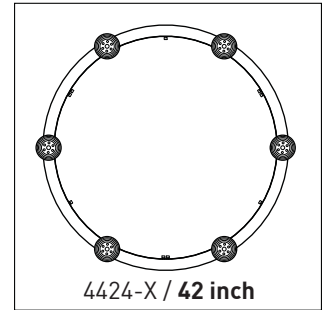

## SHADE QUANTITY 9X

4424I-42-MCC

ORDERING SPECIFICATION	SPÉCIFICATION DE COMMANDE	CODE
<b>MODEL</b> MODÈLE		
4424D-42-MCC	RING ALVER 42" DIRECT	
4424I-42-MCC	RING ALVER 42" INDIRECT	
<b>SHADE QUANTITY</b> QUANTITÉ D'ABAT-JOUR		
6 OR 9 SHADES ON 42" RING		
6	6 X SHADES	
9	9 X SHADES	
<b>LIGHT SOURCE</b> SOURCE LUMINEUSE		
(WATTAGE, LAMP TYPE, LAMP FORM, BASE TYPE, OTHER INFO)		
INC.60	60W, INC, A19 / B10 / G30 / HAL T10, MEDIUM BASE (120V ONLY)	
LED.4	4W, LED	
<b>COLOR TEMPERATURE</b> TEMPÉRATURE DE COULEUR		
FOR LED ONLY		
30	3000K	
35	3500K	
40	4000K	
<b>ANGLE BEAM</b> ANGLE DE DIFFUSION		
FOR LED.4 MCC ONLY		
17	17°	
48	48°	
<b>VOLTAGE</b> VOLTAGE		
120V	120 VOLT	
277V	277 VOLT	
<b>DIMMING OPTION</b> OPTION DE GRADATION		
FOR LED ONLY		
DV	0-10V DIMMING (120-277V)	
DP	PHASE DIMMING (120V ONLY)	
LED DIMMING DRIVER IS STANDARD IN THIS PRODUCT, PLEASE SPECIFY YOUR DIMMING TYPE.		
<b>CABLE</b> CABLE		<b>AC</b>
AC	AIRCRAFT MOUNTING & CLEAR CABLE, FIELD ADJUSTABLE	
<b>CABLE LENGTH</b> LONGUEUR DE CABLE		
60	60" AIRCRAFT CABLE (STD LENGTH)	
**	CUSTOM AIRCRAFT CABLE LENGTH (PLEASE SPECIFY)	
FOR OVERALL LENGTH PLEASE CONTACT YOUR EUREKA REPRESENTATIVE.		
<b>MOUNTING</b> MONTAGE		<b>RC</b>
RC	ROUND CANOPY / PAVILLON ROND FOR INC & HAL: 1.00" CANOPY (2401E) FOR LED: 1.75" CANOPY (2405H)	
<b>CANOPY FINISH</b> FINI PAVILLON		
WHE*	WHITE FINE TEXTURE *IF NO FINISH IS SELECTED, CANOPY WILL BE CHROME	
<b>STRUCTURE FINISH</b> FINI STRUCTURE		<b>BLK</b>
BLK	BLACK	
<b>DIFFUSER FINISH</b> FINI DIFFUSEUR		
BLK	BLACK	
CHR	CHROME	

### RING SIZE OPTIONS