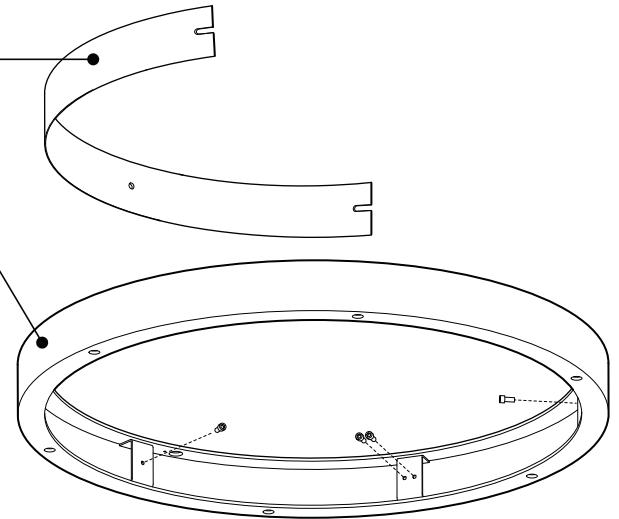

COUVERCLE INTÉRIEUR
Composé de 3 couvercles d'acier
recouvert de peinture en poudre
de polyester noir mat

ANNEAU EXTÉRIEUR
Anneau en aluminium extrudé, cintré et poli
Recouvert de peinture en poudre
de polyester noir mat

**VIS DISCRÈTE DE COULEUR NOIRE
SUR SURFACE NOIRE**