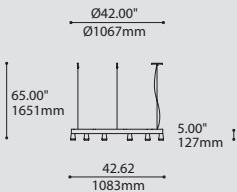

## SHADE QUANTITY 9X

4424I-42-MCC

ORDERING SPECIFICATION	SPÉCIFICATION DE COMMANDE	CODE
<b>MODEL</b> MODÈLE		
4424D-42-MCC	RING ALVER 42" DIRECT	
4424I-42-MCC	RING ALVER 42" INDIRECT	
<b>SHADE QUANTITY</b> QUANTITÉ D'ABAT-JOUR		
6 OR 9 SHADES ON 42" RING		
6	6 X SHADES	
9	9 X SHADES	
<b>LIGHT SOURCE</b> SOURCE LUMINEUSE		
(WATTAGE, LAMP TYPE, LAMP FORM, BASE TYPE, OTHER INFO)		
INC.60	60W, INC, A19 / B10 / G30 / HAL T10, MEDIUM BASE (120V ONLY)	
LED.4	4W, LED	
<b>COLOR TEMPERATURE</b> TEMPÉRATURE DE COULEUR		
FOR LED ONLY		
30	3000K	
35	3500K	
40	4000K	
<b>ANGLE BEAM</b> ANGLE DE DIFFUSION		
FOR LED.4 MCC ONLY		
17	17°	
48	48°	
<b>VOLTAGE</b> VOLTAGE		
120V	120 VOLT	
277V	277 VOLT	
<b>DIMMING OPTION</b> OPTION DE GRADATION		
FOR LED ONLY		
DV	0-10V DIMMING (120-277V)	
DP	PHASE DIMMING (120V ONLY)	
LED DIMMING DRIVER IS STANDARD IN THIS PRODUCT, PLEASE SPECIFY YOUR DIMMING TYPE.		
<b>CABLE</b> CABLE		<b>AC</b>
AC	AIRCRAFT MOUNTING & CLEAR CABLE, FIELD ADJUSTABLE	
<b>CABLE LENGTH</b> LONGUEUR DE CABLE		
60	60" AIRCRAFT CABLE (STD LENGTH)	
**	CUSTOM AIRCRAFT CABLE LENGTH (PLEASE SPECIFY)	
FOR OVERALL LENGTH PLEASE CONTACT YOUR EUREKA REPRESENTATIVE.		
<b>MOUNTING</b> MONTAGE		<b>RC</b>
RC	ROUND CANOPY / PAVILLON ROND FOR INC & HAL: 1.00" CANOPY (2401E) FOR LED: 1.75" CANOPY (2405H)	
<b>CANOPY FINISH</b> FINI PAVILLON		
WHE*	WHITE FINE TEXTURE *IF NO FINISH IS SELECTED, CANOPY WILL BE CHROME	
<b>STRUCTURE FINISH</b> FINI STRUCTURE		<b>BLK</b>
BLK	BLACK	
<b>DIFFUSER FINISH</b> FINI DIFFUSEUR		
BLK	BLACK	
CHR	CHROME	