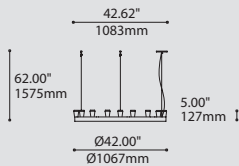

## SHADE QUANTITY 9X

4424I-42-MCC

ORDERING SPECIFICATION	SPÉCIFICATION DE COMMANDE	CODE
<b>MODEL</b> MODÈLE		
4424D-42-MCC	RING ALVER 42" DIRECT	
4424I-42-MCC	RING ALVER 42" INDIRECT	
<b>SHADE QUANTITY</b> QUANTITÉ D'ABAT-JOUR		
6 OR 9 SHADES ON 42" RING		
6	6 X SHADES	
9	9 X SHADES	
<b>LIGHT SOURCE</b> SOURCE LUMINEUSE		
(WATTAGE, LAMP TYPE, LAMP FORM, BASE TYPE, OTHER INFO)		
INC.60	60W, INC, A19 / B10 / G30 / HAL T10, MEDIUM BASE (120V ONLY)	
LED.4	4W, LED	
<b>COLOR TEMPERATURE</b> TEMPÉRATURE DE COULEUR		
FOR LED ONLY		
30	3000K	
35	3500K	
40	4000K	
<b>ANGLE BEAM</b> ANGLE DE DIFFUSION		
FOR LED.4 MCC ONLY		
17	17°	
48	48°	
<b>VOLTAGE</b> VOLTAGE		
120V	120 VOLT	
277V	277 VOLT	
<b>DIMMING OPTION</b> OPTION DE GRADATION		
FOR LED ONLY		
DV	0-10V DIMMING (120-277V)	
DP	PHASE DIMMING (120V ONLY)	
LED DIMMING DRIVER IS STANDARD IN THIS PRODUCT, PLEASE SPECIFY YOUR DIMMING TYPE.		
<b>CABLE</b> CABLE		<b>AC</b>
AC	AIRCRAFT MOUNTING & CLEAR CABLE, FIELD ADJUSTABLE	
<b>CABLE LENGTH</b> LONGUEUR DE CABLE		
60	60" AIRCRAFT CABLE (STD LENGTH)	
**	CUSTOM AIRCRAFT CABLE LENGTH (PLEASE SPECIFY)	
FOR OVERALL LENGTH PLEASE CONTACT YOUR EUREKA REPRESENTATIVE.		
<b>MOUNTING</b> MONTAGE		<b>RC</b>
RC	ROUND CANOPY / PAVILLON ROND FOR INC & HAL: 1.00" CANOPY (2401E) FOR LED: 1.75" CANOPY (2405H)	
<b>CANOPY FINISH</b> FINI PAVILLON		
WHE*	WHITE FINE TEXTURE *IF NO FINISH IS SELECTED, CANOPY WILL BE CHROME	
<b>STRUCTURE FINISH</b> FINI STRUCTURE		<b>BLK</b>
BLK	BLACK	
<b>DIFFUSER FINISH</b> FINI DIFFUSEUR		
BLK	BLACK	
CHR	CHROME	