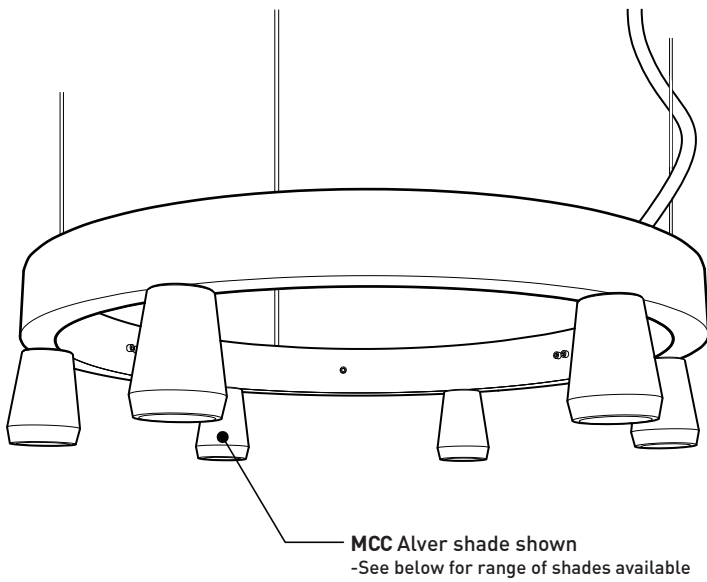

## PRODUCT CHARACTERISTICS CARACTÉRISTIQUES DU PRODUIT

**BIM** **DIM** **IES** **LED**

<b>DESIGN:</b>	Fill larger spaces using our elegant, round chandelier platform. Elementary ring concept allows you to create a Ø42" circular arrangement of selected fixtures.
<b>INSTALLATION:</b>	Mounts with three suspension points on the ceiling and fixtures come pre-assembled to ring structure. Glass shade installation is required.
<b>LIGHT SOURCE:</b>	LED, halogen and incandescent light sources can be specified in both direct or indirect orientations and dimming is available.
<b>STRUCTURE:</b>	Rolled extruded aluminum ring and steel cover plates are coated in black polyester powder finish.
<b>CERTIFIED:</b>	c-CSA-us