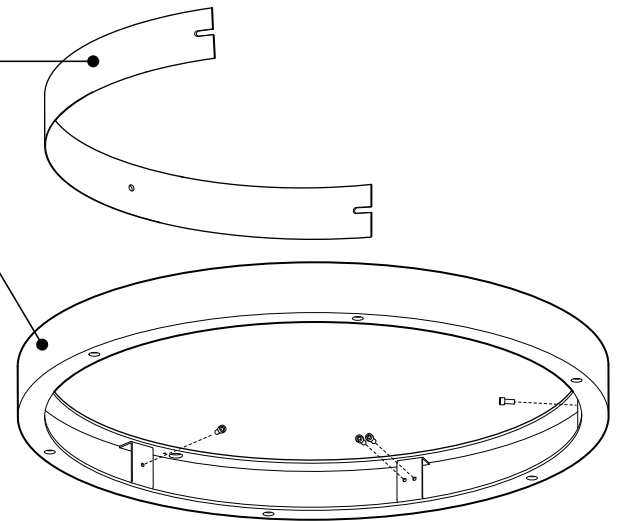

## PRODUCT CHARACTERISTICS CARACTÉRISTIQUES DU PRODUIT

**BIM** **DIM** **IES** **LED**

<b>DESIGN:</b>	Fill larger spaces using our elegant, round chandelier platform. Elementary ring concept allows you to create a Ø42" circular arrangement of selected fixtures.
<b>INSTALLATION:</b>	Mounts with three suspension points on the ceiling and fixtures come pre-assembled to ring structure. Glass shade installation is required.
<b>LIGHT SOURCE:</b>	LED, halogen and incandescent light sources can be specified in both direct or indirect orientations and dimming is available.
<b>STRUCTURE:</b>	Rolled extruded aluminum ring and steel cover plates are coated in black polyester powder finish.
<b>CERTIFIED:</b>	c-CSA-us

### RING SIZE OPTIONS

### ALSO AVAILABLE IN INDIRECT ILLUMINATION

**INSIDE COVER**  
3 Rolled Steel cover plates coated in matte black polyester powder

**SEAMLESS OUTER RING**  
Extruded aluminum ring rolled, welded and Buffed  
- Coated in black polyester powder

**DISCREET BLACK SCREW ON BLACK SURFACE**  
- ALLOW EASY ACCESS

FITTURE	CODE	Ø 22	Ø 42	LIGHT SOURCE			MAX. WATTAGE										
				LED	HAL	INC	LED			HAL			INC				
							DIRECT	INDIRECT	3	6	9	3	6	9	3	6	9
ALVER	MCC	6	6-9	X		X		X	12W	24W	36W				180W	360W	540W
SPROKET	CFD	6	6-9	X	X			X	12W	24W	36W	150W	300W	450W			
SLIM STACK	SLS	6	6-9	X	X	X			12W	24W	36W	150W	300W	450W	150W	300W	450W
STUBBY STACK	STS	6	6-9	X	X	X			12W	24W	36W	150W	300W	450W	150W	300W	450W
SILENE	JDJ/JDJA/JMJ	6	6-9	X	X	X		X	12W	24W	36W	150W	300W	450W	300W	600W	900W
GALLERY	NAH	6	6-9		X	X						150W	300W	450W	300W	600W	900W
SHAKER	QFI	6	6-9	X		X			12W	24W	36W				180W	360W	540W
KISIS	NFM	NA	6	X		X			24W	48W	72W				300W	600W	900W