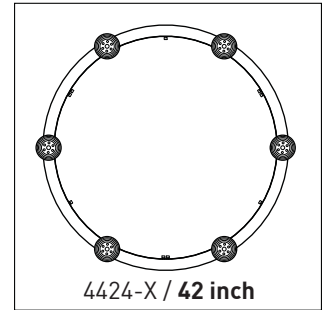

RING SIZE OPTIONS

ALSO AVAILABLE IN INDIRECT ILLUMINATION

INSIDE COVER
3 Rolled Steel cover plates coated in matte black polyester powder

SEAMLESS OUTER RING
Extruded aluminum ring rolled, welded and Buffed
- Coated in black polyester powder