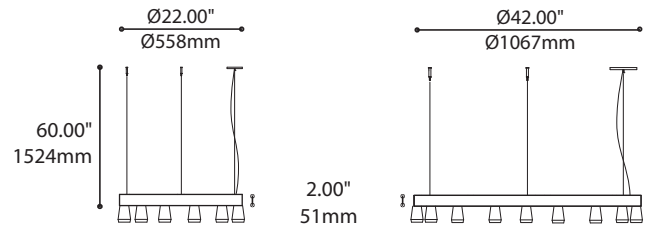

RING SIZE OPTIONS