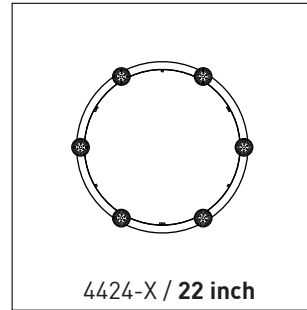

RING SIZE OPTIONS

ALSO AVAILABLE IN INDIRECT ILLUMINATION

INSIDE COVER
3 Rolled Steel cover plates coated in matte black polyester powder

SEAMLESS OUTER RING
Extruded aluminum ring rolled, welded and Buffed
- Coated in black polyester powder

DISCREET BLACK SCREW ON BLACK SURFACE
- ALLOW EASY ACCESS

FITTURE	CODE	Ø 22	Ø 42	LIGHT SOURCE			MAX. WATTAGE										
				LED	HAL	INC	LED			HAL			INC				
							DIRECT	INDIRECT	3	6	9	3	6	9	3	6	9
ALVER	MCC	6	6-9	X		X		X	12W	24W	36W				180W	360W	540W
SPROKET	CFD	6	6-9	X	X			X	12W	24W	36W	150W	300W	450W			
SLIM STACK	SLS	6	6-9	X	X	X			12W	24W	36W	150W	300W	450W	150W	300W	450W
STUBBY STACK	STS	6	6-9	X	X	X			12W	24W	36W	150W	300W	450W	150W	300W	450W
SILENE	JDJ/JDJA/JMJ	6	6-9	X	X	X		X	12W	24W	36W	150W	300W	450W	300W	600W	900W
GALLERY	NAH	6	6-9		X	X						150W	300W	450W	300W	600W	900W
SHAKER	QFI	6	6-9	X		X			12W	24W	36W				180W	360W	540W
KISIS	NFM	NA	6	X		X			24W	48W	72W				300W	600W	900W

225 de Liège Ouest, Suite #200
Montréal (QC), Canada H2P 1H4
Tel : 514.385.3515 Fax : 514.385.4169
www.eurekalighting.com

4424