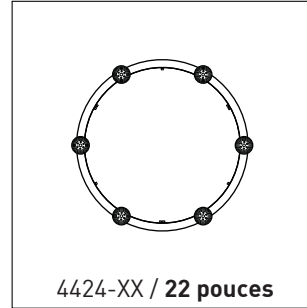

4424-XX / 22 pouces