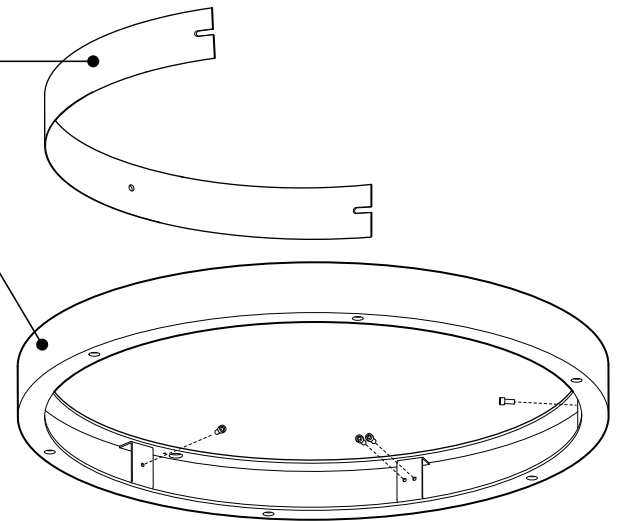

STRUCTURE FINISH FINI STRUCTURE

BLK

BLK BLACK

DIFFUSER FINISH FINI DIFFUSEUR

BLK BLACK
CHR CHROME

PRODUCT CHARACTERISTICS CARACTÉRISTIQUES DU PRODUIT

BIM **DIM** **IES** **LED**

- DESIGN:** Fill larger spaces using our elegant, round chandelier platform. Elementary ring concept allows you to create a Ø42" circular arrangement of selected fixtures.
- INSTALLATION:** Mounts with three suspension points on the ceiling and fixtures come pre-assembled to ring structure. Glass shade installation is required.
- LIGHT SOURCE:** LED, halogen and incandescent light sources can be specified in both direct or indirect orientations and dimming is available.
- STRUCTURE:** Rolled extruded aluminum ring and steel cover plates are coated in black polyester powder finish.
- CERTIFIED:** c-CSA-us

RING SIZE OPTIONS

ALSO AVAILABLE IN INDIRECT ILLUMINATION

INSIDE COVER
3 Rolled Steel cover plates coated in matte black polyester powder

SEAMLESS OUTER RING
Extruded aluminum ring rolled, welded and Buffed
- Coated in black polyester powder

DISCREET BLACK SCREW ON BLACK SURFACE
- ALLOW EASY ACCESS

FITTURE	CODE	Ø 22	Ø 42	LIGHT SOURCE			MAX. WATTAGE										
				LED	HAL	INC	LED			HAL			INC				
							DIRECT	INDIRECT	3	6	9	3	6	9	3	6	9
ALVER	MCC	6	6-9	X		X		X	12W	24W	36W				180W	360W	540W
SPROKET	CFD	6	6-9	X	X			X	12W	24W	36W	150W	300W	450W			
SLIM STACK	SLS	6	6-9	X	X	X			12W	24W	36W	150W	300W	450W	150W	300W	450W
STUBBY STACK	STS	6	6-9	X	X	X			12W	24W	36W	150W	300W	450W	150W	300W	450W
SILENE	JDJ/JDJA/JMJ	6	6-9	X	X	X		X	12W	24W	36W	150W	300W	450W	300W	600W	900W
GALLERY	NAH	6	6-9		X	X						150W	300W	450W	300W	600W	900W
SHAKER	QFI	6	6-9	X		X			12W	24W	36W				180W	360W	540W
KISIS	NFM	NA	6	X		X			24W	48W	72W				300W	600W	900W