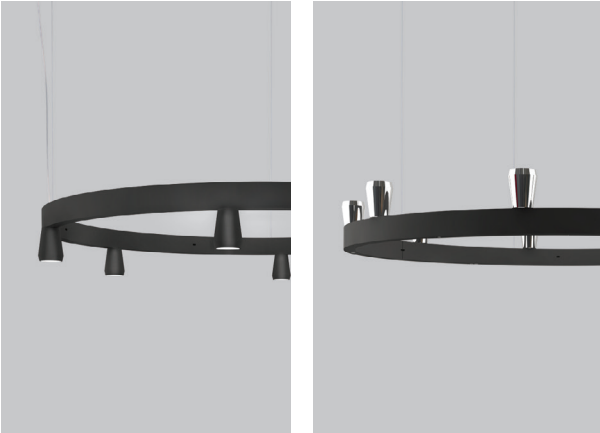

RING 4424-42-MCC

PROJECT PROJET

SPEC TYPE

NOTES

SHADE QUANTITY 6X

4424D-42-MCC

SHADE QUANTITY 9X

4424I-42-MCC

ORDERING SPECIFICATION SPÉCIFICATION DE COMMANDE

CODE

MODEL MODÈLE

4424D-42-MCC RING ALVER 42" DIRECT
4424I-42-MCC RING ALVER 42" INDIRECT

SHADE QUANTITY QUANTITÉ D'ABAT-JOUR

6 OR 9 SHADES ON 42" RING
6 6 X SHADES
9 9 X SHADES

LIGHT SOURCE SOURCE LUMINEUSE

(WATTAGE, LAMP TYPE, LAMP FORM, BASE TYPE, OTHER INFO)
INC.60 60W, INC, A19 / B10 / G30 / HAL T10, MEDIUM BASE (120V ONLY)
LED.4 4W, LED

COLOR TEMPERATURE TEMPÉRATURE DE COULEUR

FOR LED ONLY
30 3000K
35 3500K
40 4000K

ANGLE BEAM ANGLE DE DIFFUSION

FOR LED.4 MCC ONLY
17 17°
48 48°

VOLTAGE VOLTAGE

120V 120 VOLT
277V 277 VOLT

DIMMING OPTION OPTION DE GRADATION

FOR LED ONLY
DV 0-10V DIMMING (120-277V)
DP PHASE DIMMING (120V ONLY)
LED DIMMING DRIVER IS STANDARD IN THIS PRODUCT, PLEASE SPECIFY YOUR DIMMING TYPE.

CABLE CABLE

AC

AC AIRCRAFT MOUNTING & CLEAR CABLE, FIELD ADJUSTABLE

CABLE LENGTH LONGUEUR DE CABLE

60 60" AIRCRAFT CABLE (STD LENGTH)
** CUSTOM AIRCRAFT CABLE LENGTH (PLEASE SPECIFY)
FOR OVERALL LENGTH PLEASE CONTACT YOUR EUREKA REPRESENTATIVE.

MOUNTING MONTAGE

RC

RC ROUND CANOPY / PAVILLON ROND
FOR INC & HAL: 1.00" CANOPY (2401E)
FOR LED: 1.75" CANOPY (2405H)

CANOPY FINISH FINI PAVILLON

WHE* WHITE FINE TEXTURE
*IF NO FINISH IS SELECTED, CANOPY WILL BE CHROME

STRUCTURE FINISH FINI STRUCTURE

BLK

BLK BLACK

DIFFUSER FINISH FINI DIFFUSEUR

BLK BLACK
CHR CHROME

PRODUCT CHARACTERISTICS CARACTÉRISTIQUES DU PRODUIT

BIM **DIM** **IES** **LED**

1. **DESIGN:** Fill larger spaces using our elegant, round chandelier platform. Elementary ring concept allows you to create a Ø42" circular arrangement of selected fixtures.
2. **INSTALLATION:** Mounts with three suspension points on the ceiling and fixtures come pre-assembled to ring structure. Glass shade installation is required.
3. **LIGHT SOURCE:** LED, halogen and incandescent light sources can be specified in both direct or indirect orientations and dimming is available.
4. **STRUCTURE:** Rolled extruded aluminum ring and steel cover plates are coated in black polyester powder finish.
5. **CERTIFIED:** c-CSA-us