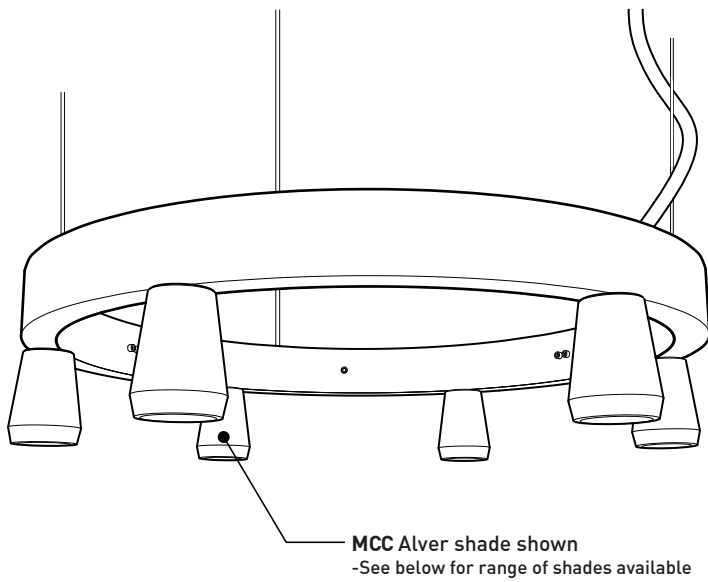

STRUCTURE FINISH FINI STRUCTURE

BLK

BLK BLACK

DIFFUSER FINISH FINI DIFFUSEUR

BLK BLACK
CHR CHROME

PRODUCT CHARACTERISTICS CARACTÉRISTIQUES DU PRODUIT

BIM **DIM** **IES** **LED**

- DESIGN:** Fill larger spaces using our elegant, round chandelier platform. Elementary ring concept allows you to create a Ø42" circular arrangement of selected fixtures.
- INSTALLATION:** Mounts with three suspension points on the ceiling and fixtures come pre-assembled to ring structure. Glass shade installation is required.
- LIGHT SOURCE:** LED, halogen and incandescent light sources can be specified in both direct or indirect orientations and dimming is available.
- STRUCTURE:** Rolled extruded aluminum ring and steel cover plates are coated in black polyester powder finish.
- CERTIFIED:** c-CSA-us

RING SIZE OPTIONS

ALSO AVAILABLE IN INDIRECT ILLUMINATION

INSIDE COVER
3 Rolled Steel cover plates coated in matte black polyester powder

SEAMLESS OUTER RING
Extruded aluminum ring rolled, welded and Buffed
- Coated in black polyester powder