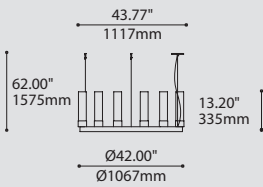

4424I-42-JDJ / JDJA

4424I-42-JDJ / JDJA

ORDERING SPECIFICATION SPÉCIFICATION DE COMMANDE

CODE

MODEL MODÈLE

4424D-42-JDJ RING SILENE CLASSIC 42" DIRECT
 4424I-42-JDJ RING SILENE CLASSIC 42" INDIRECT
 4424D-42-JDJA RING SILENE CLASSIC 42" DIRECT (CLOSED ACRYLIC DIFFUSER)
 4424I-42-JDJA RING SILENE CLASSIC 42" INDIRECT (CLOSED ACRYLIC DIFFUSER)