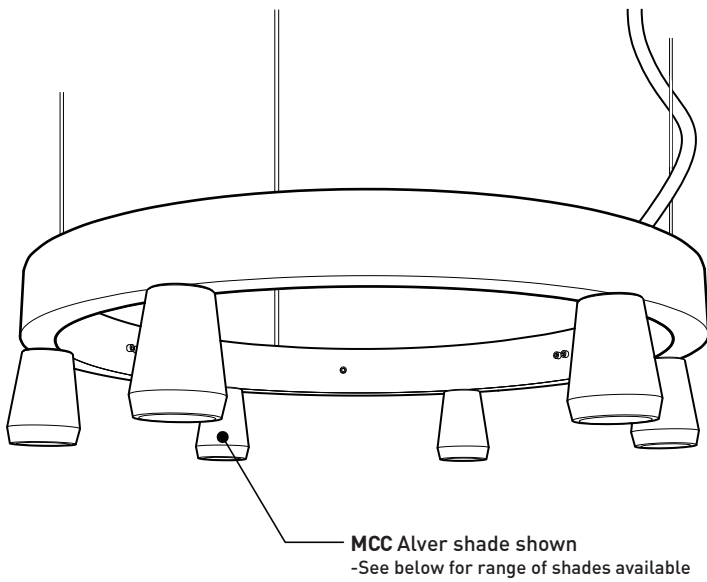

INSTALLATION: Mounts with three suspension points on the ceiling and fixtures come pre-assembled to ring structure. Glass shade installation is required.

LIGHT SOURCE: LED, halogen and incandescent light sources can be specified in both direct or indirect orientations and dimming is available.

STRUCTURE: Rolled extruded aluminum ring and steel cover plates are coated in black polyester powder finish.

CERTIFIED: c-CSA-us

SPECIFICATION

RING SIZE OPTIONS

ALSO AVAILABLE IN INDIRECT ILLUMINATION

INSIDE COVER
3 Rolled Steel cover plates coated in matte black polyester powder