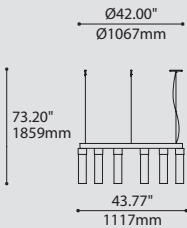

SHADE QUANTITY 6X

4424D-42-JDJ / JDJA