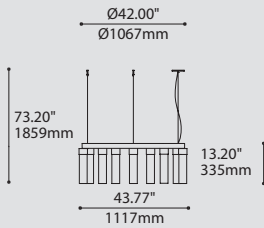

4424I-42-JDJ / JDJA

4424I-42-JDJ / JDJA

ORDERING SPECIFICATION SPÉCIFICATION DE COMMANDE

CODE

MODEL MODÈLE

4424D-42-JDJ RING SILENE CLASSIC 42" DIRECT
 4424I-42-JDJ RING SILENE CLASSIC 42" INDIRECT
 4424D-42-JDJA RING SILENE CLASSIC 42" DIRECT (CLOSED ACRYLIC DIFFUSER)
 4424I-42-JDJA RING SILENE CLASSIC 42" INDIRECT (CLOSED ACRYLIC DIFFUSER)