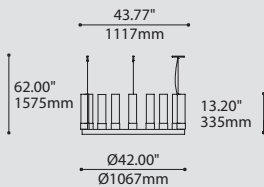

4424I-42-JDJ / JDJA

4424I-42-JDJ / JDJA

ORDERING SPECIFICATION SPÉCIFICATION DE COMMANDE

CODE

MODEL MODÈLE

4424D-42-JDJ RING SILENE CLASSIC 42" DIRECT
 4424I-42-JDJ RING SILENE CLASSIC 42" INDIRECT
 4424D-42-JDJA RING SILENE CLASSIC 42" DIRECT (CLOSED ACRYLIC DIFFUSER)
 4424I-42-JDJA RING SILENE CLASSIC 42" INDIRECT (CLOSED ACRYLIC DIFFUSER)