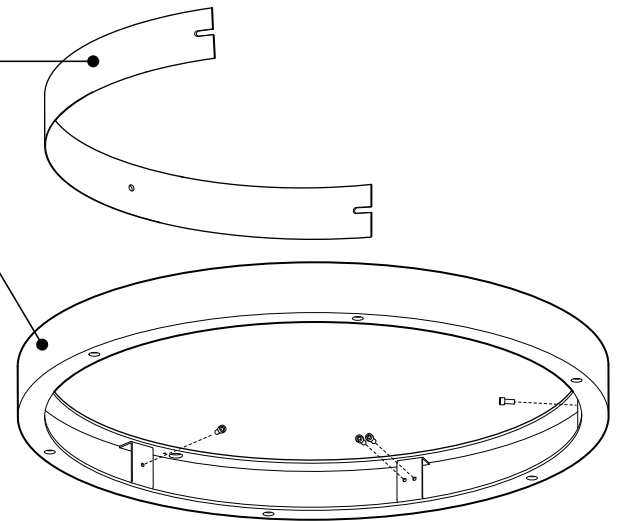

INSTALLATION: Mounts with three suspension points on the ceiling and fixtures come pre-assembled to ring structure. Glass shade installation is required.

LIGHT SOURCE: LED, halogen and incandescent light sources can be specified in both direct or indirect orientations and dimming is available.

STRUCTURE: Rolled extruded aluminum ring and steel cover plates are coated in black polyester powder finish.

CERTIFIED: c-CSA-us

SPECIFICATION

RING SIZE OPTIONS

ALSO AVAILABLE IN INDIRECT ILLUMINATION

INSIDE COVER
3 Rolled Steel cover plates coated in matte black polyester powder

SEAMLESS OUTER RING
Extruded aluminum ring rolled, welded and Buffed
- Coated in black polyester powder

DISCREET BLACK SCREW ON BLACK SURFACE
- ALLOW EASY ACCESS

FITTURE	CODE	Ø 22	Ø 42	LIGHT SOURCE			MAX. WATTAGE										
				LED	HAL	INC	LED			HAL			INC				
							DIRECT	INDIRECT	3	6	9	3	6	9	3	6	9
ALVER	MCC	6	6-9	X		X		X	12W	24W	36W				180W	360W	540W
SPROKET	CFD	6	6-9	X	X			X	12W	24W	36W	150W	300W	450W			
SLIM STACK	SLS	6	6-9	X	X	X			12W	24W	36W	150W	300W	450W	150W	300W	450W
STUBBY STACK	STS	6	6-9	X	X	X			12W	24W	36W	150W	300W	450W	150W	300W	450W
SILENE	JDJ/JDJA/JMJ	6	6-9	X	X	X		X	12W	24W	36W	150W	300W	450W	300W	600W	900W
GALLERY	NAH	6	6-9		X	X						150W	300W	450W	300W	600W	900W
SHAKER	QFI	6	6-9	X		X			12W	24W	36W				180W	360W	540W
KISIS	NFM	NA	6	X		X			24W	48W	72W				300W	600W	900W