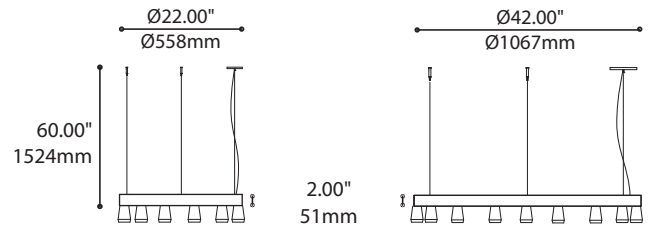

RING SIZE OPTIONS