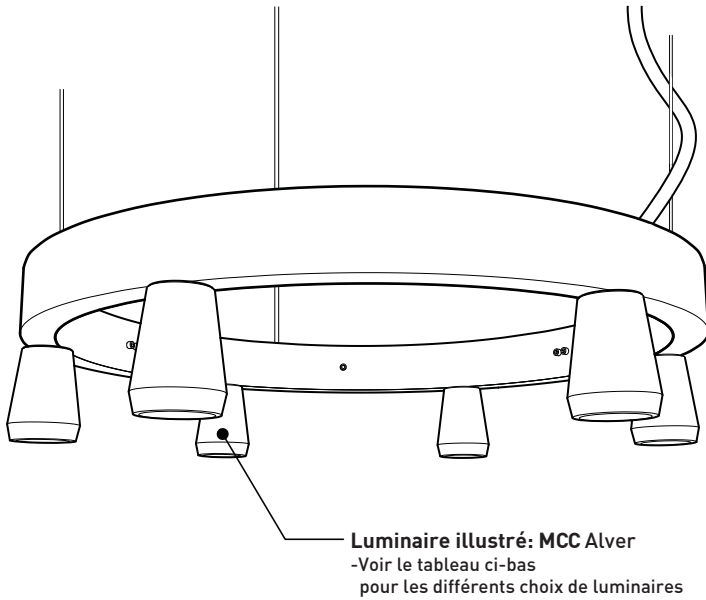

Formats disponibles

OFFERT EN ILLUMINATION DIRECTE ET INDIRECTE

COUVERCLE INTÉRIEUR
Composé de 3 couvercles d'acier recouvert de peinture en poudre de polyester noir mat

ANNEAU EXTÉRIEUR
Anneau en aluminium extrudé, cintré et poli
Recouvert de peinture en poudre de polyester noir mat

VIS DISCRÈTE DE COULEUR NOIRE SUR SURFACE NOIRE

LUMINAIRES	CODE	Ø 22	Ø 42	SOURCE LUMINEUSE			WATT MAX.											
				NB. DE LUM.	DEL	HAL	INC	DEL			HAL			INC				
								DIRECTE	INDIRECTE	3	6	9	3	6	9	3	6	9
ALVER	MCC	6	6-9	X	X	X		X	12W	24W	36W	150W	300W	450W	180W	360W	540W	
SPROKET	CFD	6	6-9	X	X			X	12W	24W	36W	150W	300W	450W				
SLIM STACK	SLS	6	6-9	X	X	X			12W	24W	36W	150W	300W	450W	150W	300W	450W	
STUBBY STACK	STS	6	6-9	X	X	X			12W	24W	36W	150W	300W	450W	150W	300W	450W	
SILENE	JDJ/JDJA/JMJ	6	6-9	X	X	X		X	12W	24W	36W	150W	300W	450W	300W	600W	900W	
GALLERY	NAH	6	6-9			X						150W	300W	450W	300W	600W	900W	
SHAKER	QFI	6	6-9	X		X			12W	24W	36W				180W	360W	540W	
KISIS	NFM	NA	6	X		X			24W	48W	72W				300W	600W	900W