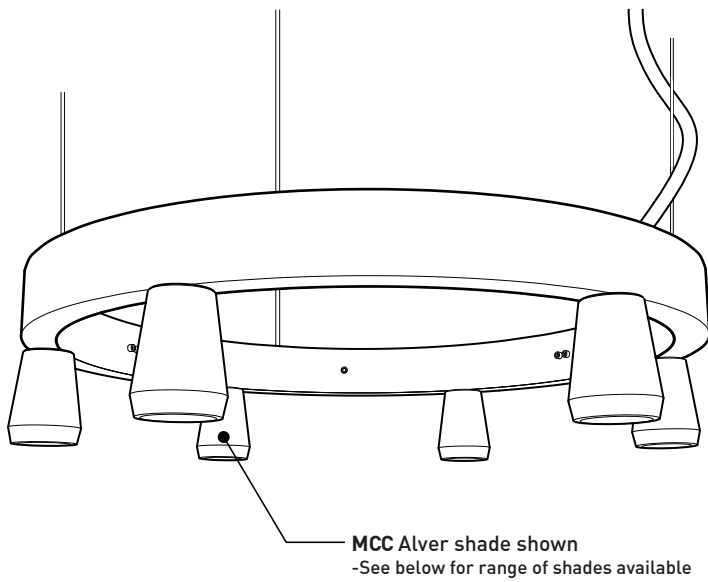

PRODUCT CHARACTERISTICS CARACTÉRISTIQUES DU PRODUIT

BIM **DIM** **IES** **LED**

DESIGN: Fill larger spaces using our elegant, round chandelier platform. Elementary ring concept allows you to create a 42" circular arrangement of selected fixtures.

INSTALLATION: Mounts with three suspension points on the ceiling and fixtures come pre-assembled to ring structure. Glass shade installation is required.

LIGHT SOURCE: LED, halogen and incandescent light sources can be specified in both direct or indirect orientations and dimming is available.

STRUCTURE: Rolled extruded aluminum ring and steel cover plates are coated in black polyester powder finish.

CERTIFIED: c-CSA-us

SPECIFICATION

RING SIZE OPTIONS

ALSO AVAILABLE IN INDIRECT ILLUMINATION

INSIDE COVER
3 Rolled Steel cover plates coated in matte black polyester powder