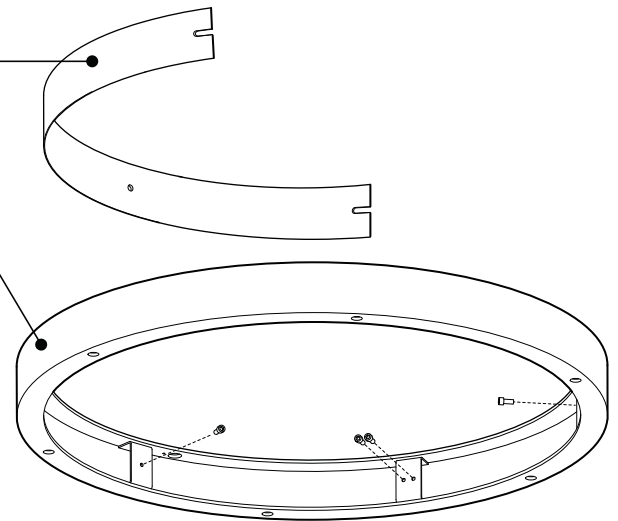

PRODUCT CHARACTERISTICS CARACTÉRISTIQUES DU PRODUIT

BIM **DIM** **IES** **LED**

DESIGN: Fill larger spaces using our elegant, round chandelier platform. Elementary ring concept allows you to create a 42" circular arrangement of selected fixtures.

INSTALLATION: Mounts with three suspension points on the ceiling and fixtures come pre-assembled to ring structure. Glass shade installation is required.

LIGHT SOURCE: LED, halogen and incandescent light sources can be specified in both direct or indirect orientations and dimming is available.

STRUCTURE: Rolled extruded aluminum ring and steel cover plates are coated in black polyester powder finish.

CERTIFIED: c-CSA-us

SPECIFICATION

RING SIZE OPTIONS

ALSO AVAILABLE IN INDIRECT ILLUMINATION

INSIDE COVER
3 Rolled Steel cover plates coated in matte black polyester powder

SEAMLESS OUTER RING
Extruded aluminum ring rolled, welded and Buffed
- Coated in black polyester powder

DISCREET BLACK SCREW ON BLACK SURFACE
- ALLOW EASY ACCESS

FITTURE	CODE	Ø 22	Ø 42	LIGHT SOURCE			MAX. WATTAGE										
				LED	HAL	INC	LED			HAL			INC				
							DIRECT	INDIRECT	3	6	9	3	6	9	3	6	9
ALVER	MCC	6	6-9	X	X	X	Always available	X	12W	24W	36W	150W	300W	450W	180W	360W	540W
SPROKET	CFD	6	6-9	X	X			X	12W	24W	36W	150W	300W	450W			
SLIM STACK	SLS	6	6-9	X	X	X			12W	24W	36W	150W	300W	450W	150W	300W	450W
STUBBY STACK	STS	6	6-9	X	X	X			12W	24W	36W	150W	300W	450W	150W	300W	450W
SILENE	JDJ/JDJA/JMJ	6	6-9	X	X	X		X	12W	24W	36W	150W	300W	450W	300W	600W	900W
GALLERY	NAH	6	6-9		X	X						150W	300W	450W	300W	600W	900W
SHAKER	QFI	6	6-9	X		X			12W	24W	36W				180W	360W	540W
KISIS	NFM	NA	6	X		X			24W	48W	72W				300W	600W	900W