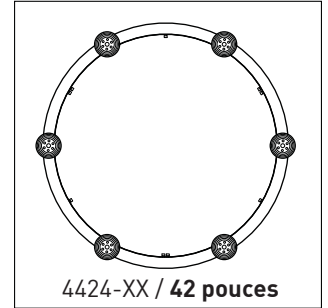

PRODUCT CHARACTERISTICS CARACTÉRISTIQUES DU PRODUIT

BIM **DIM** **IES** **LED**

DESIGN: Fill larger spaces using our elegant, round chandelier platform. Elementary ring concept allows you to create a 42" circular arrangement of selected fixtures.

SEAMLESS OUTER RING
Extruded aluminum ring rolled, welded and Buffed
- Coated in black polyester powder

DISCREET BLACK SCREW ON BLACK SURFACE
- ALLOW EASY ACCESS

FITTURE	CODE	Ø 22	Ø 42	LIGHT SOURCE			MAX. WATTAGE										
				LED	HAL	INC	LED			HAL			INC				
							DIRECT	INDIRECT	3	6	9	3	6	9	3	6	9
ALVER	MCC	6	6-9	X	X	X	Always available	X	12W	24W	36W	150W	300W	450W	180W	360W	540W
SPROKET	CFD	6	6-9	X	X			X	12W	24W	36W	150W	300W	450W			
SLIM STACK	SLS	6	6-9	X	X	X			12W	24W	36W	150W	300W	450W	150W	300W	450W
STUBBY STACK	STS	6	6-9	X	X	X			12W	24W	36W	150W	300W	450W	150W	300W	450W
SILENE	JDJ/JDJA/JMJ	6	6-9	X	X	X		X	12W	24W	36W	150W	300W	450W	300W	600W	900W
GALLERY	NAH	6	6-9		X	X						150W	300W	450W	300W	600W	900W
SHAKER	QFI	6	6-9	X		X			12W	24W	36W				180W	360W	540W
KISIS	NFM	NA	6	X		X			24W	48W	72W				300W	600W	900W