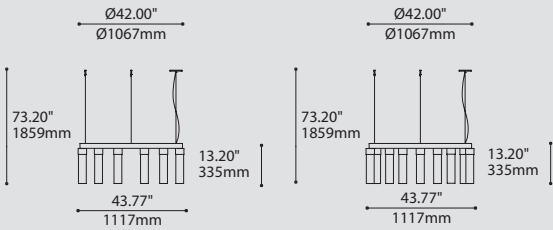

4424I-42-JDJ / JDJA

4424I-42-JDJ / JDJA

ORDERING SPECIFICATION SPÉCIFICATION DE COMMANDE

CODE

MODEL MODÈLE

4424D-42-JDJ RING SILENE CLASSIC 42" DIRECT
 4424I-42-JDJ RING SILENE CLASSIC 42" INDIRECT
 4424D-42-JDJA RING SILENE CLASSIC 42" DIRECT (CLOSED ACRYLIC DIFFUSER)
 4424I-42-JDJA RING SILENE CLASSIC 42" INDIRECT (CLOSED ACRYLIC DIFFUSER)