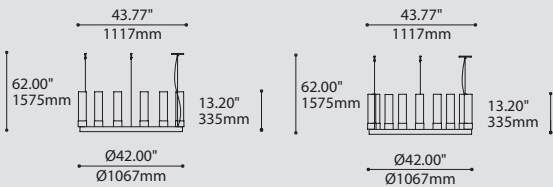

4424I-42-JDJ / JDJA

4424I-42-JDJ / JDJA

ORDERING SPECIFICATION SPÉCIFICATION DE COMMANDE

CODE

MODEL MODÈLE

4424D-42-JDJ RING SILENE CLASSIC 42" DIRECT
 4424I-42-JDJ RING SILENE CLASSIC 42" INDIRECT
 4424D-42-JDJA RING SILENE CLASSIC 42" DIRECT (CLOSED ACRYLIC DIFFUSER)
 4424I-42-JDJA RING SILENE CLASSIC 42" INDIRECT (CLOSED ACRYLIC DIFFUSER)