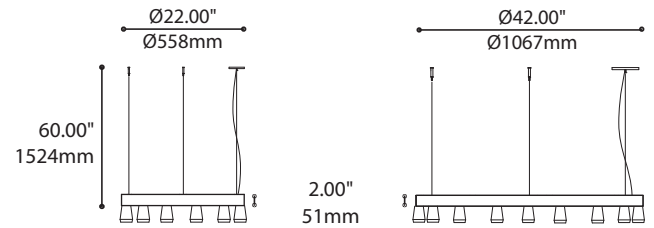

Formats disponibles