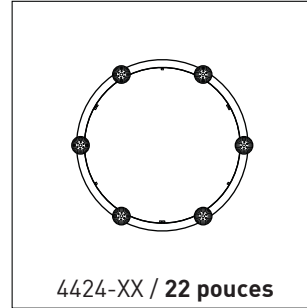

Formats disponibles

OFFERT EN ILLUMINATION DIRECTE ET INDIRECTE

COUVERCLE INTÉRIEUR
Composé de 3 couvercles d'acier recouvert de peinture en poudre de polyester noir mat

ANNEAU EXTÉRIEUR
Anneau en aluminium extrudé, cintré et poli
Recouvert de peinture en poudre de polyester noir mat

VIS DISCRÈTE DE COULEUR NOIRE SUR SURFACE NOIRE

LUMINAIRES	CODE	Ø 22	Ø 42	SOURCE LUMINEUSE			WATT MAX.											
				NB. DE LUM.	DEL	HAL	INC	DEL			HAL			INC				
								DIRECTE	INDIRECTE	3	6	9	3	6	9	3	6	9
ALVER	MCC	6	6-9	X	X	X		X	12W	24W	36W	150W	300W	450W	180W	360W	540W	
SPROKET	CFD	6	6-9	X	X			X	12W	24W	36W	150W	300W	450W				
SLIM STACK	SLS	6	6-9	X	X	X			12W	24W	36W	150W	300W	450W	150W	300W	450W	
STUBBY STACK	STS	6	6-9	X	X	X			12W	24W	36W	150W	300W	450W	150W	300W	450W	
SILENE	JDJ/JDJA/JMJ	6	6-9	X	X	X		X	12W	24W	36W	150W	300W	450W	300W	600W	900W	
GALLERY	NAH	6	6-9			X						150W	300W	450W	300W	600W	900W	
SHAKER	QFI	6	6-9	X		X			12W	24W	36W				180W	360W	540W	
KISIS	NFM	NA	6	X		X			24W	48W	72W				300W	600W	900W