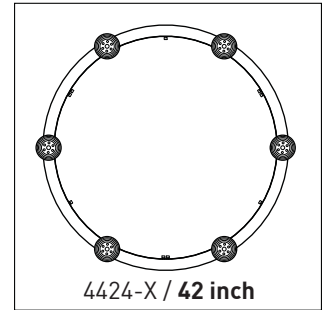

RING SIZE OPTIONS

ALSO AVAILABLE IN INDIRECT ILLUMINATION

INSIDE COVER
3 Rolled Steel cover plates coated in matte black polyester powder

SEAMLESS OUTER RING
Extruded aluminum ring rolled, welded and Buffed
- Coated in black polyester powder

DISCREET BLACK SCREW ON BLACK SURFACE
- ALLOW EASY ACCESS

FITTURE	CODE	Ø 22	Ø 42	LIGHT SOURCE			MAX. WATTAGE										
				LED	HAL	INC	LED			HAL			INC				
							DIRECT	INDIRECT	3	6	9	3	6	9	3	6	9
ALVER	MCC	6	6-9	X	X	X	Always available	X	12W	24W	36W	150W	300W	450W	180W	360W	540W
SPROKET	CFD	6	6-9	X	X			X	12W	24W	36W	150W	300W	450W			
SLIM STACK	SLS	6	6-9	X	X	X			12W	24W	36W	150W	300W	450W	150W	300W	450W
STUBBY STACK	STS	6	6-9	X	X	X			12W	24W	36W	150W	300W	450W	150W	300W	450W
SILENE	JDJ/JDJA/JMJ	6	6-9	X	X	X		X	12W	24W	36W	150W	300W	450W	300W	600W	900W
GALLERY	NAH	6	6-9		X	X						150W	300W	450W	300W	600W	900W
SHAKER	QFI	6	6-9	X		X			12W	24W	36W				180W	360W	540W
KISIS	NFM	NA	6	X		X			24W	48W	72W				300W	600W	900W