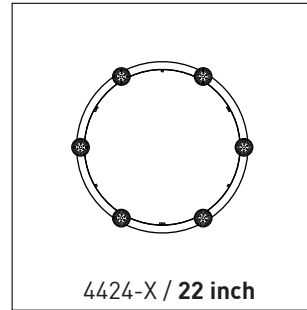

RING SIZE OPTIONS

ALSO AVAILABLE IN INDIRECT ILLUMINATION

INSIDE COVER
3 Rolled Steel cover plates coated in matte black polyester powder

SEAMLESS OUTER RING
Extruded aluminum ring rolled, welded and Buffed
- Coated in black polyester powder

DISCREET BLACK SCREW ON BLACK SURFACE
- ALLOW EASY ACCESS

FITTURE	CODE	Ø 22	Ø 42	LIGHT SOURCE			MAX. WATTAGE										
				LED	HAL	INC	LED			HAL			INC				
							DIRECT	INDIRECT	3	6	9	3	6	9	3	6	9
ALVER	MCC	6	6-9	X	X	X	Always available	X	12W	24W	36W	150W	300W	450W	180W	360W	540W
SPROKET	CFD	6	6-9	X	X			X	12W	24W	36W	150W	300W	450W			
SLIM STACK	SLS	6	6-9	X	X	X			12W	24W	36W	150W	300W	450W	150W	300W	450W
STUBBY STACK	STS	6	6-9	X	X	X			12W	24W	36W	150W	300W	450W	150W	300W	450W
SILENE	JDJ/JDJA/JMJ	6	6-9	X	X	X		X	12W	24W	36W	150W	300W	450W	300W	600W	900W
GALLERY	NAH	6	6-9		X	X						150W	300W	450W	300W	600W	900W
SHAKER	QFI	6	6-9	X		X			12W	24W	36W				180W	360W	540W
KISIS	NFM	NA	6	X		X			24W	48W	72W				300W	600W	900W