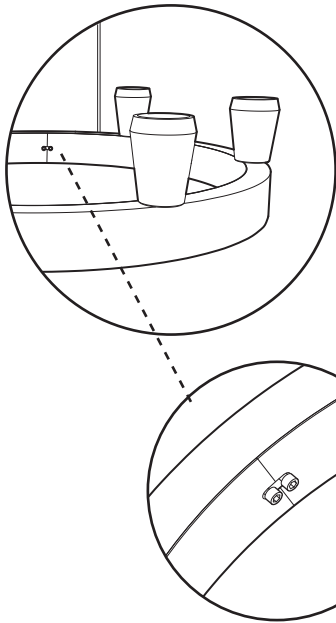

OFFERT EN ILLUMINATION DIRECTE ET INDIRECTE

COUVERCLE INTÉRIEUR
Composé de 3 couvercles d'acier recouvert de peinture en poudre de polyester noir mat

ANNEAU EXTÉRIEUR
Anneau en aluminium extrudé, cintré et poli
Recouvert de peinture en poudre de polyester noir mat

VIS DISCRÈTE DE COULEUR NOIRE SUR SURFACE NOIRE