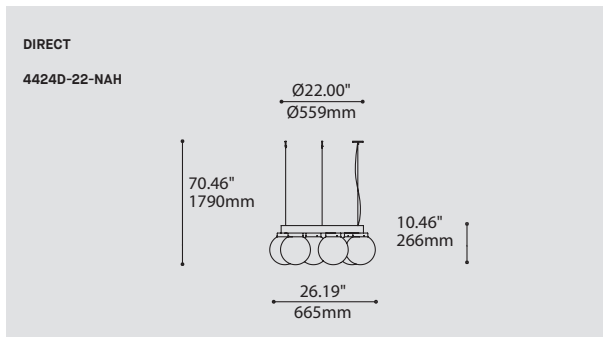

RING 4424D-22-NAH

PROJECT PROJÉT
SPEC TYPE
NOTES

ORDERING SPECIFICATION	SPÉCIFICATION DE COMMANDE	CODE
MODEL MODÈLE	4424D-22-NAH RING GALLERY 22" DIRECT	
SHADE QUANTITY QUANTITÉ D'ABAT-JOUR	6 6 X SHADES	6
LIGHT SOURCE SOURCE LUMINEUSE	(WATTAGE, LAMP TYPE, LAMP FORM, BASE TYPE, OTHER INFO) MR16C.50 50W, HAL, MR16C, GU5.3 BASE PAR20.50 50W, INC, PAR20, MEDIUM BASE (120V ONLY) INC.100 100W, INC, A19 / HAL T10, MEDIUM BASE (120V ONLY)	
COLOR TEMPERATURE TEMPÉRATURE DE COULEUR	FOR LED ONLY 30 3000K 35 3500K 40 4000K	
VOLTAGE VOLTAGE	120V 120 VOLT 277V 277 VOLT	
CABLE CABLE	AC AIRCRAFT MOUNTING & CLEAR CABLE, FIELD ADJUSTABLE	AC
CABLE LENGTH LONGUEUR DE CABLE	60 60" AIRCRAFT CABLE (STD LENGTH) ** CUSTOM AIRCRAFT CABLE LENGTH (PLEASE SPECIFY) FOR OVERALL LENGTH PLEASE CONTACT YOUR EUREKA REPRESENTATIVE.	
MOUNTING MONTAGE	RC ROUND CANOPY / PAVILLON ROND FOR INC, HAL: 1.00" CANOPY (2401E) FOR LED: 1.75" CANOPY (2405H)	RC
CANOPY FINISH FINI PAVILLON	WHE* WHITE FINE TEXTURE *IF NO FINISH IS SELECTED, CANOPY WILL BE CHROME	
STRUCTURE FINISH FINI STRUCTURE	BLK BLACK	BLK
DIFFUSER FINISH FINI DIFFUSEUR	NAH (SHADE HOLDER CHROME) CLR CLEAR	