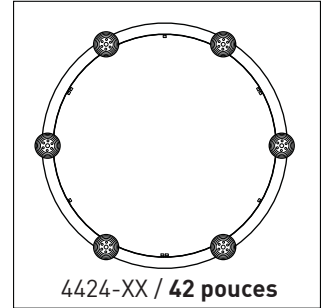

4424-XX / 42 pouces