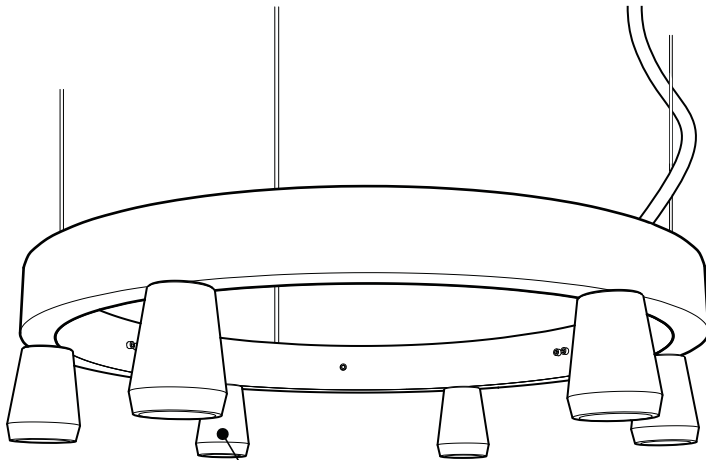

Luminaire illustré: MCC Alver
-Voir le tableau ci-bas
pour les différents choix de luminaires