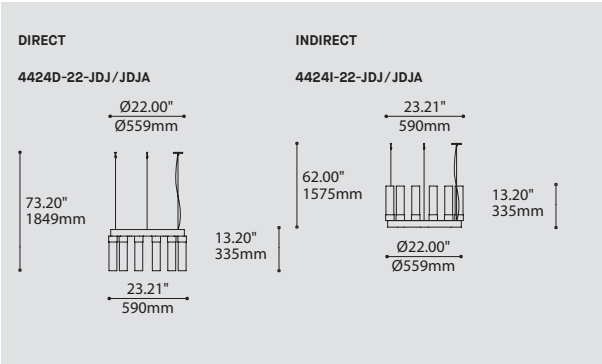

RING 4424-22-JDJ / JDJA

PROJECT PROJET

SPEC TYPE

NOTES

ORDERING SPECIFICATION SPÉCIFICATION DE COMMANDE

CODE

MODEL MODÈLE

4424D-22-JDJ RING SILENE CLASSIC 22" DIRECT
4424I-22-JDJ RING SILENE CLASSIC 22" INDIRECT
4424D-22-JDJA RING SILENE CLASSIC 22" DIRECT (CLOSED ACRYLIC DIFFUSER)
4424I-22-JDJA RING SILENE CLASSIC 22" INDIRECT (CLOSED ACRYLIC DIFFUSER)

SHADE QUANTITY QUANTITÉ D'ABAT-JOUR

6

6 SHADES ON 22" RING

6 6 X SHADES

LIGHT SOURCE SOURCE LUMINEUSE

(WATTAGE, LAMP TYPE, LAMP FORM, BASE TYPE, OTHER INFO)

JDJ

BIPIN.50 50W, HAL, BIPIN, GY6.35 BASE

INC.100 100W, INC, HAL T10, MEDIUM BASE (120V ONLY)

LED.4 4W, LED

JDJA

LED.4 4W, LED

COLOR TEMPERATURE TEMPÉRATURE DE COULEUR

FOR LED ONLY

30 3000K

35 3500K

40 4000K

VOLTAGE VOLTAGE

120V 120 VOLT

277V 277 VOLT

DIMMING OPTION OPTION DE GRADATION

FOR LED ONLY

DV 0-10V DIMMING (120-277V)

DP PHASE DIMMING (120V ONLY)

LED DIMMING DRIVER IS STANDARD IN THIS PRODUCT. PLEASE SPECIFY YOUR DIMMING TYPE.

CABLE CABLE

AC

AC AIRCRAFT MOUNTING & CLEAR CABLE, FIELD ADJUSTABLE

CABLE LENGTH LONGUEUR DE CABLE

60 60" AIRCRAFT CABLE (STD LENGTH)

** CUSTOM AIRCRAFT CABLE LENGTH (PLEASE SPECIFY)

FOR OVERALL LENGTH PLEASE CONTACT YOUR EUREKA REPRESENTATIVE.

MOUNTING MONTAGE

RC

RC

ROUND CANOPY / PAVILLON ROND
FOR INC, HAL: 1.00" CANOPY (2401E)
FOR LED: 1.75" CANOPY (2405H)

CANOPY FINISH FINI PAVILLON

WHE* WHITE FINE TEXTURE

*IF NO FINISH IS SELECTED, CANOPY WILL BE CHROME

STRUCTURE FINISH FINI STRUCTURE

BLK

BLK BLACK

DIFFUSER FINISH FINI DIFFUSEUR

JDJ (CUP HOLDER CHROME)

WH WHITE

FRO FROSTED

JDJA (CUP HOLDER CHROME)

WH WHITE

PRODUCT CHARACTERISTICS CARACTÉRISTIQUES DU PRODUIT

BIM **DIM** **IES** **LED**

DESIGN:

Fill larger spaces using our elegant, round chandelier platform. Elementary ring concept allows you to create a Ø22" circular arrangement of selected fixtures.

LIGHT SOURCE:

LED, halogen and incandescent light sources can be specified in both direct or indirect orientations and dimming is available.

STRUCTURE:

Rolled extruded aluminum ring and steel cover plates are coated in black polyester powder finish.

CERTIFIED:

c-CSA-us