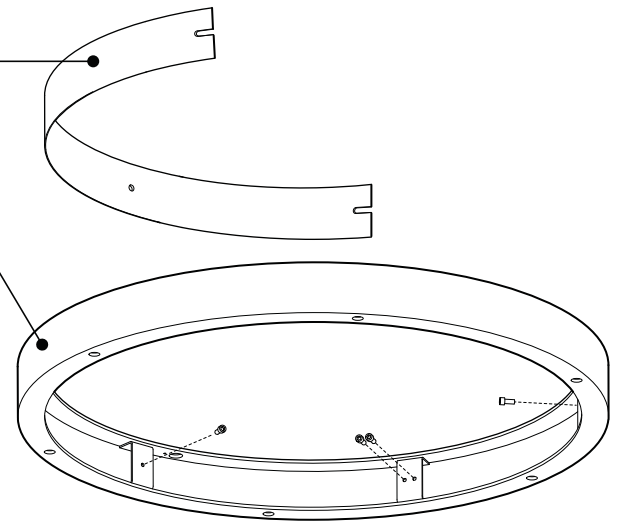

WH WHITE

FRO FROSTED

JDJA (CUP HOLDER CHROME)

WH WHITE

PRODUCT CHARACTERISTICS CARACTÉRISTIQUES DU PRODUIT

BIM **DIM** **IES** **LED**

DESIGN:

Fill larger spaces using our elegant, round chandelier platform. Elementary ring concept allows you to create a Ø22" circular arrangement of selected fixtures.

CERTIFIED:

c-CSA-us

RING SIZE OPTIONS

ALSO AVAILABLE IN INDIRECT ILLUMINATION

INSIDE COVER
3 Rolled Steel cover plates coated in matte black polyester powder

SEAMLESS OUTER RING
Extruded aluminum ring rolled, welded and Buffed
- Coated in black polyester powder

DISCREET BLACK SCREW ON BLACK SURFACE
- ALLOW EASY ACCESS

FITTURE	CODE	Ø 22	Ø 42	LIGHT SOURCE			MAX. WATTAGE										
				LED	HAL	INC	LED			HAL			INC				
							DIRECT	INDIRECT	3	6	9	3	6	9	3	6	9
ALVER	MCC	6	6-9	X		X		X	12W	24W	36W				180W	360W	540W
SPROKET	CFD	6	6-9	X	X			X	12W	24W	36W	150W	300W	450W			
SLIM STACK	SLS	6	6-9	X	X	X			12W	24W	36W	150W	300W	450W	150W	300W	450W
STUBBY STACK	STS	6	6-9	X	X	X			12W	24W	36W	150W	300W	450W	150W	300W	450W
SILENE	JDJ/JDJA/JMJ	6	6-9	X	X	X		X	12W	24W	36W	150W	300W	450W	300W	600W	900W
GALLERY	NAH	6	6-9		X	X						150W	300W	450W	300W	600W	900W
SHAKER	QFI	6	6-9	X		X			12W	24W	36W				180W	360W	540W
KISIS	NFM	NA	6	X		X			24W	48W	72W				300W	600W	900W