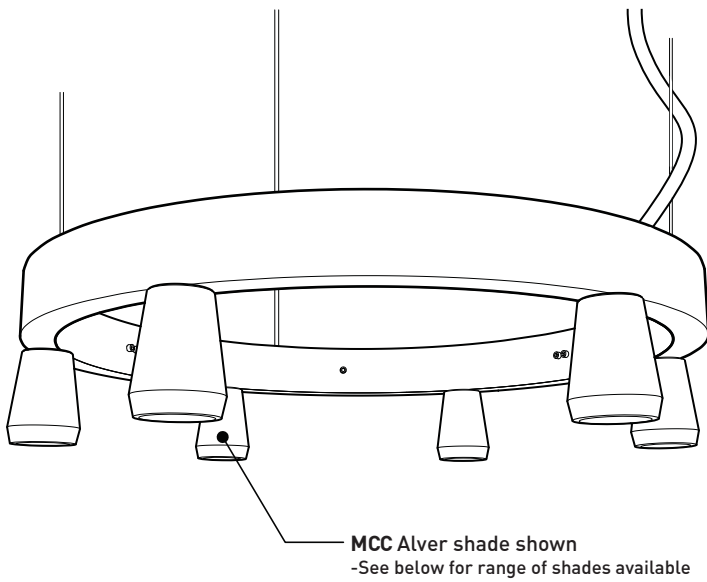

WH WHITE

FRO FROSTED

JDJA (CUP HOLDER CHROME)

WH WHITE

PRODUCT CHARACTERISTICS CARACTÉRISTIQUES DU PRODUIT

BIM **DIM** **IES** **LED**

DESIGN:

Fill larger spaces using our elegant, round chandelier platform. Elementary ring concept allows you to create a Ø22" circular arrangement of selected fixtures.

LIGHT SOURCE:

LED, halogen and incandescent light sources can be specified in both direct or indirect orientations and dimming is available.

STRUCTURE:

Rolled extruded aluminum ring and steel cover plates are coated in black polyester powder finish.

CERTIFIED:

c-CSA-us

RING SIZE OPTIONS

ALSO AVAILABLE IN INDIRECT ILLUMINATION

INSIDE COVER
3 Rolled Steel cover plates coated in matte black polyester powder

SEAMLESS OUTER RING
Extruded aluminum ring rolled, welded and Buffed
- Coated in black polyester powder