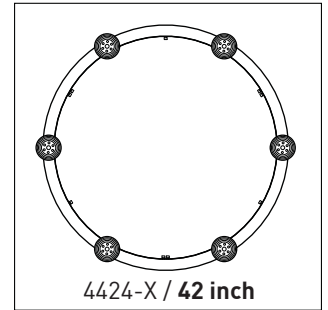

RING SIZE OPTIONS

ALSO AVAILABLE IN INDIRECT ILLUMINATION

INSIDE COVER
3 Rolled Steel cover plates coated in matte black polyester powder

SEAMLESS OUTER RING
Extruded aluminum ring rolled, welded and Buffed
- Coated in black polyester powder

DISCREET BLACK SCREW ON BLACK SURFACE
- ALLOW EASY ACCESS

FITTURE	CODE	Ø 22	Ø 42	LIGHT SOURCE			MAX. WATTAGE										
				LED	HAL	INC	LED			HAL			INC				
							DIRECT	INDIRECT	3	6	9	3	6	9	3	6	9
ALVER	MCC	6	6-9	X		X		X	12W	24W	36W				180W	360W	540W
SPROKET	CFD	6	6-9	X	X			X	12W	24W	36W	150W	300W	450W			
SLIM STACK	SLS	6	6-9	X	X	X			12W	24W	36W	150W	300W	450W	150W	300W	450W
STUBBY STACK	STS	6	6-9	X	X	X			12W	24W	36W	150W	300W	450W	150W	300W	450W
SILENE	JDJ/JDJA/JMJ	6	6-9	X	X	X		X	12W	24W	36W	150W	300W	450W	300W	600W	900W
GALLERY	NAH	6	6-9		X	X						150W	300W	450W	300W	600W	900W
SHAKER	QFI	6	6-9	X		X			12W	24W	36W				180W	360W	540W
KISIS	NFM	NA	6	X		X			24W	48W	72W				300W	600W	900W

225 de Liège Ouest, Suite #200
Montréal (QC), Canada H2P 1H4
Tel : 514.385.3515 Fax : 514.385.4169
www.eurekalighting.com

4424