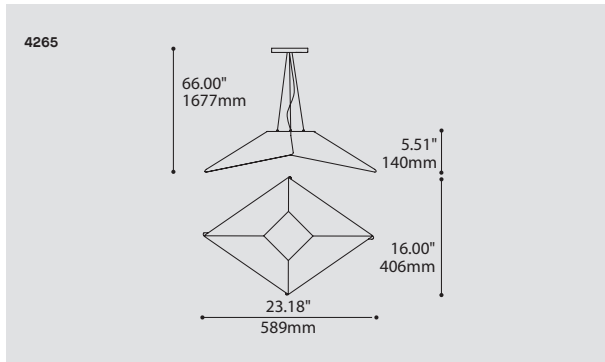

## OPTIONS

WHE

ORDERING SPECIFICATION SPÉCIFICATION DE COMMANDE		CODE
<b>MODEL MODÈLE</b>	4265 SAIL	4265
<b>LIGHT SOURCE SOURCE LUMINEUSE</b>	OLED.3	OLED.3
<small>(WATTAGE, LAMP TYPE, OTHER INFO)</small>		
	OLED.3	3W, OLED
<b>COLOR TEMPERATURE TEMPÉRATURE DE COULEUR</b>		
30	3000K	
40	4000K	
<b>VOLTAGE VOLTAGE</b>		
120V	120 VOLT	
277V	277 VOLT	
<b>DIMMING OPTION OPTION DE GRADATION</b>		
DP	PHASE DIMMING (120V ONLY)	
<b>CABLE CABLE</b>		AC
AC	AIRCRAFT MOUNTING & CLEAR CABLE, FIELD ADJUSTABLE	
<b>CABLE LENGTH LONGUEUR DE CABLE</b>		
60	60" AIRCRAFT CABLE (STD LENGTH)	
**	CUSTOM AIRCRAFT CABLE LENGTH (PLEASE SPECIFY) FOR OVERALL LENGTH PLEASE CONTACT YOUR EUREKA REPRESENTATIVE.	
<b>STRUCTURE FINISH FINI STRUCTURE</b>		
BLKE	BLACK FINE TEXTURE	
WHE	WHITE FINE TEXTURE	