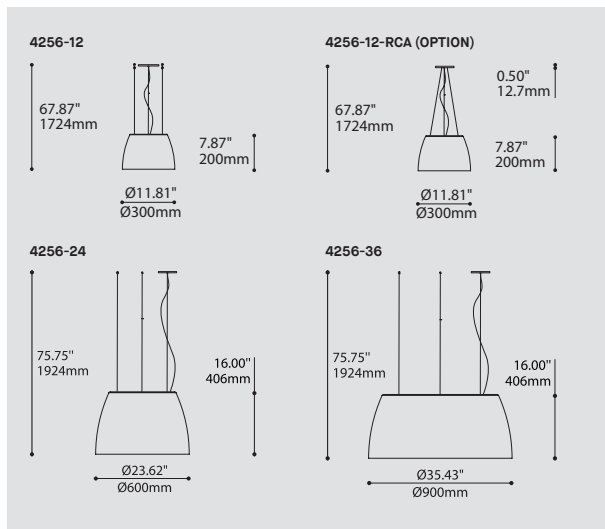

APERTURE 4256

PROJECT PROJÉT
SPEC TYPE
NOTES

OPTIONS

ANTE INTERIOR VIEW

ORDERING SPECIFICATION	SPÉCIFICATION DE COMMANDE	CODE
MODEL MODÈLE		
4256-12	APERTURE 12"	
4256-24	APERTURE 24"	
4256-36	APERTURE 36"	
LIGHT SOURCE SOURCE LUMINEUSE		
(WATTAGE, LAMP TYPE, OTHER INFO)		
4256-12*		
LED	REGULAR OUTPUT	
4256-24		
LED	REGULAR OUTPUT	
4256-36		
LED	REGULAR OUTPUT	
*3983 ACCESSORY IS PROVIDED ONLY FOR 4256-12		
COLOR TEMPERATURE TEMPÉRATURE DE COULEUR		
30	3000K	
35	3500K	
40	4000K	
VOLTAGE VOLTAGE		
120V	120 VOLT	
277V	277 VOLT	
DIMMING OPTION OPTION DE GRADATION		
DV	0-10V DIMMING (120-277V)	
DP	PHASE DIMMING (120V ONLY)	
LED DIMMING DRIVER IS STANDARD IN THIS PRODUCT. PLEASE SPECIFY YOUR DIMMING TYPE.		
CABLE CABLE		AC
AC	AIRCRAFT MOUNTING & CLEAR CABLE, FIELD ADJUSTABLE	
CABLE LENGTH LONGUEUR DE CABLE		
60	60" AIRCRAFT CABLE (STD LENGTH)	
**	CUSTOM AIRCRAFT CABLE LENGTH (PLEASE SPECIFY)	
FOR OVERALL LENGTH PLEASE CONTACT YOUR EUREKA REPRESENTATIVE.		
MOUNTING CABLE OPTION OPTION DE MONTAGE DE CABLE		
FOR 4256-12 ONLY IF NO OPTION IS SELECTED, A ROUND CANOPY WITH STRAIGHT AIRCRAFT CABLES WILL BE PROVIDED		
RCA	CENTERED ROUND CANOPY - AIRCRAFT CABLES ANGLED TO CENTER	
STRUCTURE FINISH FINI STRUCTURE		WHM
WHM	MATTE WHITE	
EXTERIOR SHADE FINISH FINI ABAT-JOUR EXTÉRIEUR		
WHM	MATTE WHITE	
ANTE	ANTHRACITE FINE TEXTURE	
INTERIOR SHADE FINISH FINI ABAT-JOUR INTÉRIEUR		WHM
WHM	MATTE WHITE	
ACCESSORY ACCESSOIRE		
3983	DEEP JUNCTION BOX (PROVIDED FOR 4256-12 AS PER ABOVE)	