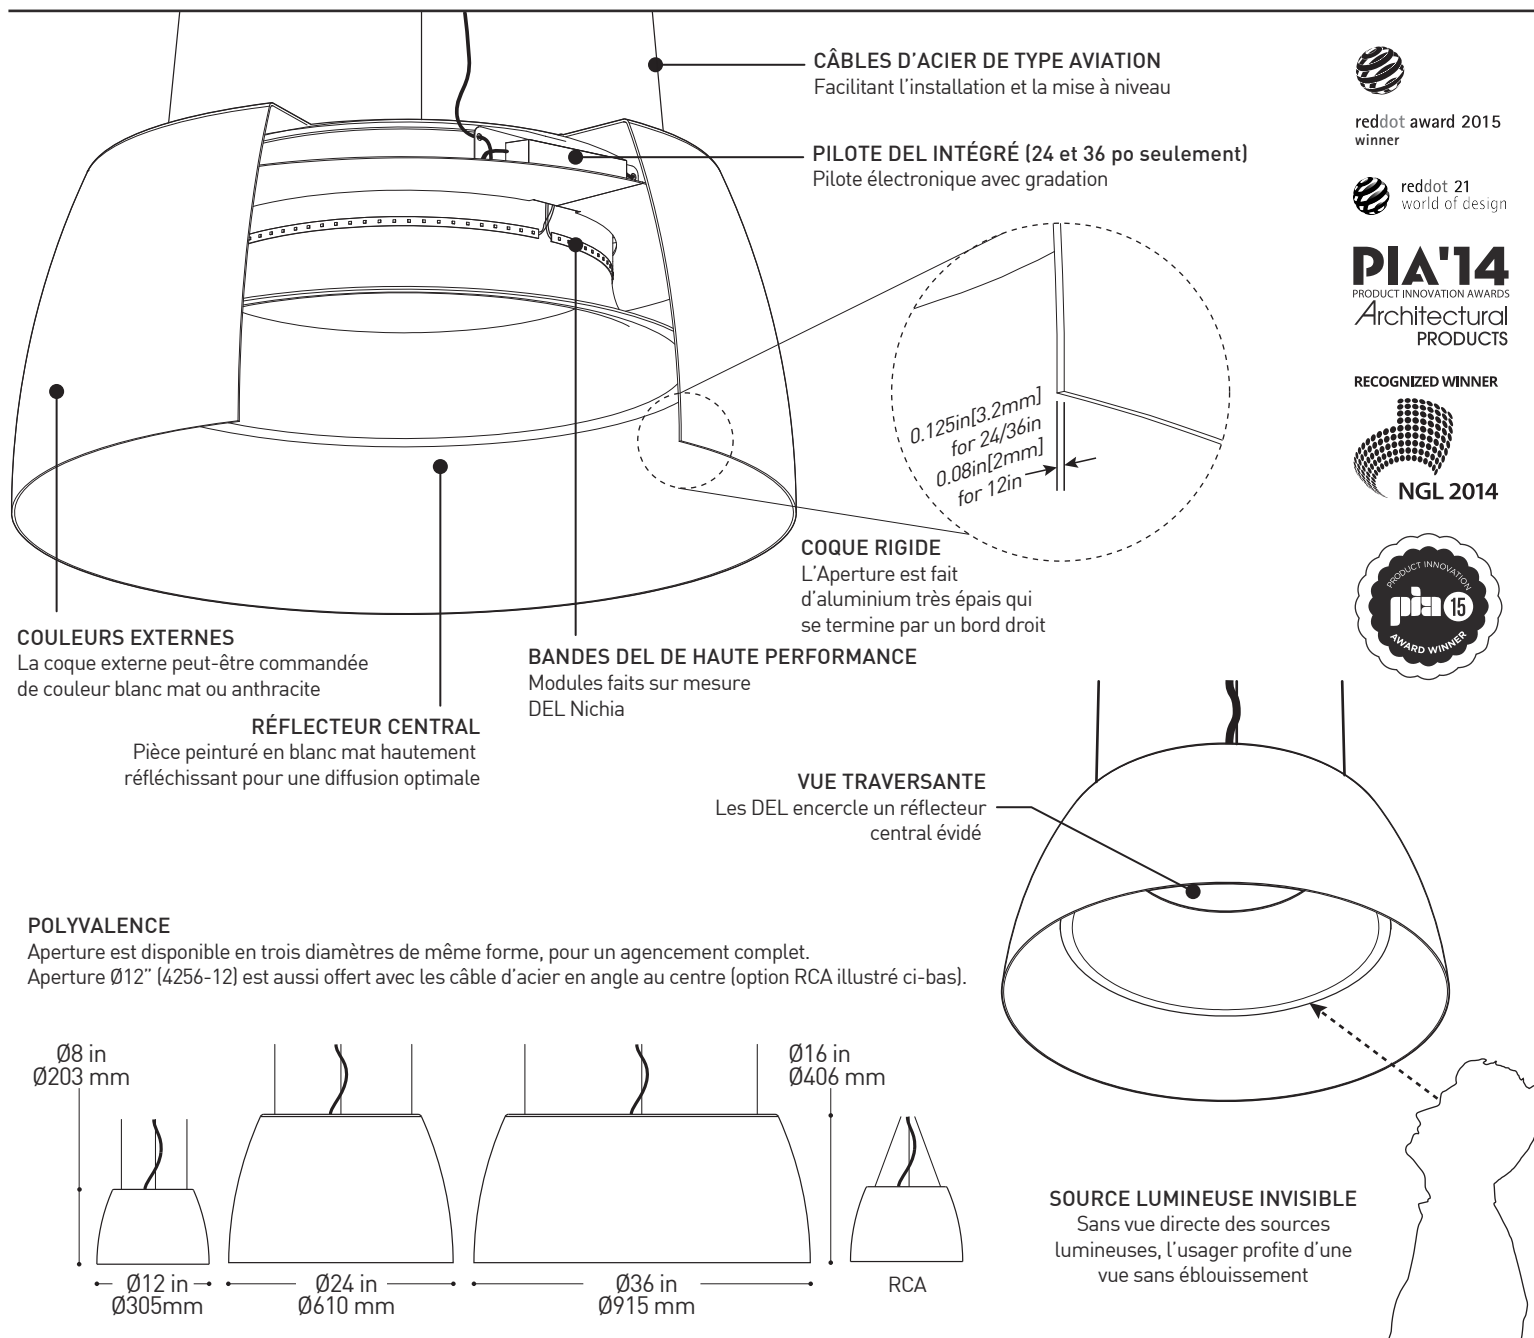

reddot award 2015 winner

reddot 21 world of design

PIA'14
PRODUCT INNOVATION AWARDS
Architectural PRODUCTS

RECOGNIZED WINNER

NGL 2014

CARACTÉRISTIQUES

	4256-12	4256-24	4256-36
SOURCE LUMINEUSE	39x Nichia	78x Nichia	117x Nichia
LUMENS RÉELS	~662lm	~1538lm	~2930lm
CONSOMMATION TOTALE	16.2W	32.4W	47.9W
MODULE	Reconnu par UL - Bande flexible fabriquée sur mesure - Fabriqué au États-Unis		
IRC	85 IRC (typique)		
STRUCTURE	Pièce d'aluminium repoussée fait sur mesure (épaisseur 2mm)		
DISTRIBUTION LUMINEUSE	Réflexion indirecte sur le réflecteur central (sans vue directe sur les sources DEL)		
VOLTAGE	120V ou 277V		
PILOT (GRADATION)	Gradation standard phase (DP) ou 0-10V (DV)		
LM-79	Sur demande		
POIDS APPROX.	4 lbs (1.8 kg)	14 lbs (6kg)	35 lbs (15.5 kg)
GARANTIE	5 ans		

225 de Liège Ouest, Suite #200
Montréal (QC), Canada H2P 1H4
Tel : 514.385.3515 Fax : 514.385.4169
www.eurekalighting.com

4256-12
4256-24
4256-36