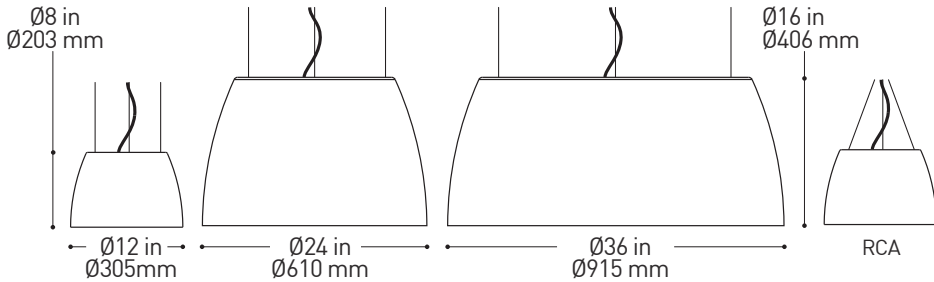

APERTURE

reddot award 2015 winner

reddot 21 world of design

PIA'14
PRODUCT INNOVATION AWARDS
Architectural PRODUCTS

RECOGNIZED WINNER

NGL 2014

VERSATILITY

Available in three different diameters, all versions feature the same shape making it a complete family. Aperture Ø12" (4256-12) is also available with aircraft cables angled to center (RCA option shown below).

CHARACTERISTICS

	4256-12	4256-24	4256-36
LIGHT SOURCE	39x Nichia	78x Nichia	117x Nichia
DELIVERED LUMENS	~662lm	~1538lm	~2930lm
SYSTEM WATTAGE	16.2W	32.4W	47.9W
MODULE	UL recognized - Custom design flexible strip - Made in USA		
CRI	85 CRI (typical)		
STRUCTURE	Custom aluminum spinning (2mm thickness)		
LIGHT DISTRIBUTION	Indirect reflection on internal reflector (no direct sight view of LED source)		
VOLTAGE	120V or 277V		
DRIVE (DIMMING)	Standard phase (DP) or 0-10V dimming (DV)		
LM-79	On request		
APPROX. WEIGHT	4 lbs (1.8 kg)	14 lbs (6kg)	35 lbs (15.5 kg)
WARRANTY	5 years		