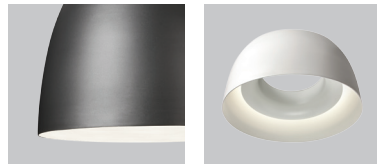

APERTURE 4256

PROJECT PROJÉT
SPEC TYPE
NOTES

OPTIONS

ANTE INTERIOR VIEW

ORDERING SPECIFICATION	SPÉCIFICATION DE COMMANDE	CODE
MODEL MODÈLE		
4256-12	APERTURE 12"	
4256-24	APERTURE 24"	
4256-36	APERTURE 36"	
LIGHT SOURCE SOURCE LUMINEUSE		
(WATTAGE, LAMP TYPE, OTHER INFO)		
4256-12*		
LED	REGULAR OUTPUT	
4256-24		
LED	REGULAR OUTPUT	
4256-36		
LED	REGULAR OUTPUT	
*3983 ACCESSORY IS PROVIDED ONLY FOR 4256-12		
COLOR TEMPERATURE TEMPÉRATURE DE COULEUR		
30	3000K	
35	3500K	
40	4000K	
VOLTAGE VOLTAGE		
120V	120 VOLT	
277V	277 VOLT	
DIMMING OPTION OPTION DE GRADATION		
DV	0-10V DIMMING (120-277V)	
DP	PHASE DIMMING (120V ONLY)	
LED DIMMING DRIVER IS STANDARD IN THIS PRODUCT. PLEASE SPECIFY YOUR DIMMING TYPE.		
CABLE CABLE		AC
AC	AIRCRAFT MOUNTING & CLEAR CABLE, FIELD ADJUSTABLE	
CABLE LENGTH LONGUEUR DE CABLE		
60	60" AIRCRAFT CABLE (STD LENGTH)	
**	CUSTOM AIRCRAFT CABLE LENGTH (PLEASE SPECIFY)	
FOR OVERALL LENGTH PLEASE CONTACT YOUR EUREKA REPRESENTATIVE.		
MOUNTING CABLE OPTION OPTION DE MONTAGE DE CABLE		
FOR 4256-12 ONLY IF NO OPTION IS SELECTED, A ROUND CANOPY WITH STRAIGHT AIRCRAFT CABLES WILL BE PROVIDED		
RCA	CENTERED ROUND CANOPY - AIRCRAFT CABLES ANGLED TO CENTER	
STRUCTURE FINISH FINI STRUCTURE		WHM
WHM	MATTE WHITE	
EXTERIOR SHADE FINISH FINI ABAT-JOUR EXTÉRIEUR		
WHM	MATTE WHITE	
ANTE	ANTHRACITE FINE TEXTURE	
INTERIOR SHADE FINISH FINI ABAT-JOUR INTÉRIEUR		WHM
WHM	MATTE WHITE	
ACCESSORY ACCESSOIRE		
3983	DEEP JUNCTION BOX (PROVIDED FOR 4256-12 AS PER ABOVE)	

PRODUCT CHARACTERISTICS CARACTÉRISTIQUES DU PRODUIT

DESIGN: Hidden inside of an elegant form is a beautiful soft glow of LED illumination that encircles a surprising hollow core. Aperture is available in three formats, small, large and extra-large.