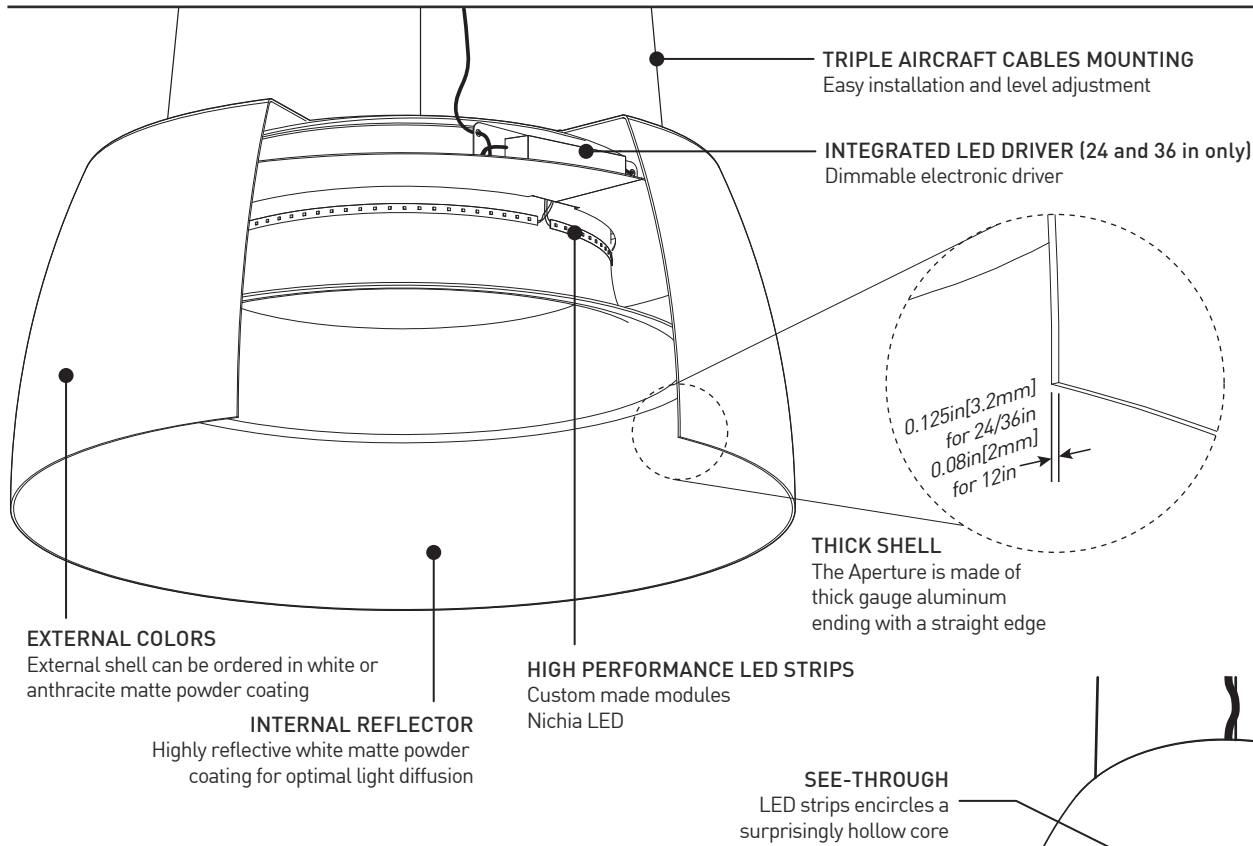

INSTALLATION: Câbles de retenue de type aviation facilitant l'installation, l'ajustement et la mise à niveau.

SOURCE LUMINEUSE: Aperture est composée de bandes de DEL sur-mesure offert avec un pilote d'intensité variable.

APERTURE

reddot award 2015 winner

reddot 21 world of design

PIA'14
PRODUCT INNOVATION AWARDS
Architectural PRODUCTS

RECOGNIZED WINNER

NGL 2014

VERSATILITY

Available in three different diameters, all versions feature the same shape making it a complete family. Aperture Ø12" (4256-12) is also available with aircraft cables angled to center (RCA option shown below).