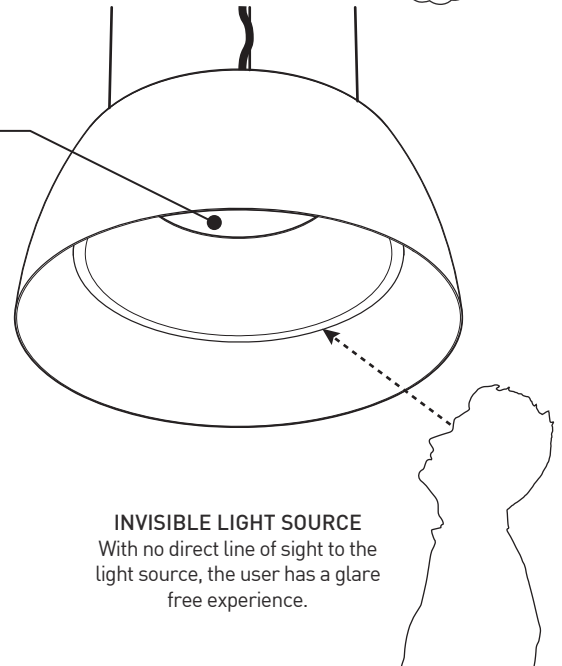

APERTURE

reddot award 2015 winner

reddot 21 world of design

PIA'14
PRODUCT INNOVATION AWARDS
Architectural PRODUCTS

RECOGNIZED WINNER

NGL 2014

VERSATILITY

Available in three different diameters, all versions feature the same shape making it a complete family. Aperture Ø12" (4256-12) is also available with aircraft cables angled to center (RCA option shown below).