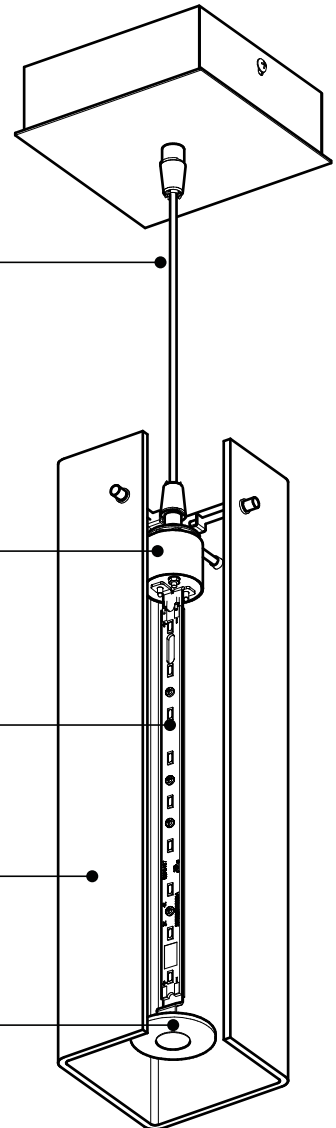

OPTIONS DE MONTAGE
Système de suspension par câble électrique
ou sur tige, ajustable sur le site et
facile pour la mise à niveau

STRUCTURE INTERNE
Support vertical découpé, plié en acier,
couvert par une peinture blanche réfléchissante

SOURCE LUMINEUSE À LED
Bandes de LED (Nichia) blanches à alimentation 12V,
offertes avec un dissipateur thermique intégré,
et montées verticalement sur la structure interne

ASSEMBLAGE DU DIFFUSEUR
Verre Triplex blanc soufflé à la main
monté sur un support composé de quatre tiges,
conçu pour une installation facile

ÉCRAN ANTI-ÉBLOUISSEMENT
Disque acrylique blanc découpé au laser,
attaché mécaniquement à l'aide
d'une pièce décorative chromée