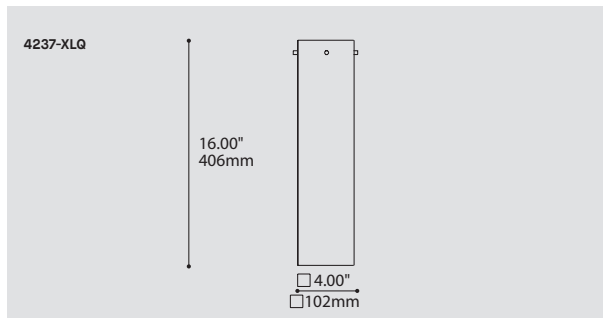

STEM OR CABLE OPTIONS OPTIONS DE TIGE OU CABLE

STEM STD 36"	CABLE STD 60"
914mm	1523mm

ORDERING SPECIFICATION SPÉCIFICATION DE COMMANDE	CODE
MODEL MODÈLE	4237-XLQ
4237-XLQ BEATBOX	
LIGHT SOURCE SOURCE LUMINEUSE	
CF.D.13*	13W, CFL, DOUBLE TWIN TUBE, G24Q1 BASE
CF.D.18*	18W, CFL, DOUBLE TWIN TUBE, G24Q2 BASE
CF.T.32*	26/32W, CFL, DOUBLE / TRIPLE TWIN TUBE, G24Q3 BASE
BIPIN.50	50W, HAL, BIPIN, GY6.35 BASE
LED	REGULAR OUTPUT
LED.HO	HIGH OUTPUT
	*NOT AVAILABLE WITH A TRACK ADAPTOR
COLOR TEMPERATURE TEMPÉRATURE DE COULEUR	
FOR LED ONLY	
30	3000K
35	3500K
40	4000K
VOLTAGE VOLTAGE	
120V	120 VOLT
277V*	277 VOLT
347V**	347 VOLT
	*NOT AVAILABLE WITH A TRACK ADAPTOR
	**ONLY AVAILABLE WITH CF.D.13, CF.D.18 AND CF.T.32 (NON-DIMMING BALLAST)
DIMMING OPTION OPTION DE GRADATION	
AVAILABLE WITH CF.D.18 AND CF.T.32 ONLY, MAXIMUM 36" STEM / CABLE LENGTH	
DED	LUTRON ECOSYSTEM ELECTRONIC DIMMING BALLAST (ECOSYSTEM DIGITAL LINK WIRING)
DE3	LUTRON ECOSYSTEM ELECTRONIC DIMMING BALLAST (3-WIRE WIRING)
FOR LED ONLY	
DV*	0-10V DIMMING (120-277V)
	*NOT AVAILABLE WITH A TRACK ADAPTOR
EMERGENCY BATTERY BATTERIE D'URGENCE	
AVAILABLE WITH CF.D.13, CF.D.18 AND CF.T.32. 120V OR 277V ONLY.	
NOT AVAILABLE WITH A DIMMING BALLAST, MAXIMUM 60" STEM / CABLE LENGTH	
REM⁽¹⁾	REMOTE EMERGENCY BATTERY
	⁽¹⁾ 3981 ACCESSORY IS REQUIRED FOR THIS OPTION
STEM OR CABLE TIGE OU CABLE	
S10	3/8" (10MM) STEM, NOT FIELD ADJUSTABLE
C	CLEAR CABLE, FIELD ADJUSTABLE
STEM OR CABLE LENGTH LONGUEUR DE TIGE OU CABLE	
36	36" STEM (STD LENGTH)
60	60" CABLE (STD LENGTH)
**	CUSTOM STEM LENGTH (PLEASE SPECIFY)
**	CUSTOM CABLE LENGTH (PLEASE SPECIFY)
	FOR OVERALL LENGTH PLEASE CONTACT YOUR EUREKA REPRESENTATIVE.
MOUNTING MONTAGE	
SQC	SQUARE CANOPY / PAVILLON CARRÉ
	FOR HAL: 1.00" CANOPY (2431E)
	FOR CFL & LED: 1.75" CANOPY (2431G)
	FOR DIMMING CFL: 2.25" CANOPY (2431J)
TA1	TRACK ADAPTOR / ADAPTEUR DE RAIL
	1 CIRCUIT
	HAL 120/12V ADAPTOR (2734)
	LED NON-DIMMING 120V ADAPTOR (2734F)
MOUNTING OPTION OPTION DE MONTAGE	
SCA*	SLOPE CEILING ADAPTOR / ADAPTEUR DE PLAFOND EN PENTE (ROTATION: 350°, PIVOT: 90°)
	*ONLY AVAILABLE WITH A STEM
TRACK ADAPTOR FINISH FINI ADAPTEUR DE RAIL^(A)	
WH	WHITE
BLK	BLACK
M G	METALLIC GRAY
	^(A) FILL IN IF A TRACK ADAPTOR IS SELECTED, OTHERWISE LEAVE EMPTY
STRUCTURE FINISH FINI STRUCTURE^(B)	
CHR	CHROME
SC	SATIN CHROME
	^(B) INCLUDE CANOPY FINISH IF A CANOPY IS SELECTED
DIFFUSER FINISH FINI DIFFUSEUR	WH
WH	WHITE
ACCESSORY ACCESSOIRE	
3981	JUNCTION BOX FOR CFL REMOTE EMERGENCY BATTERY