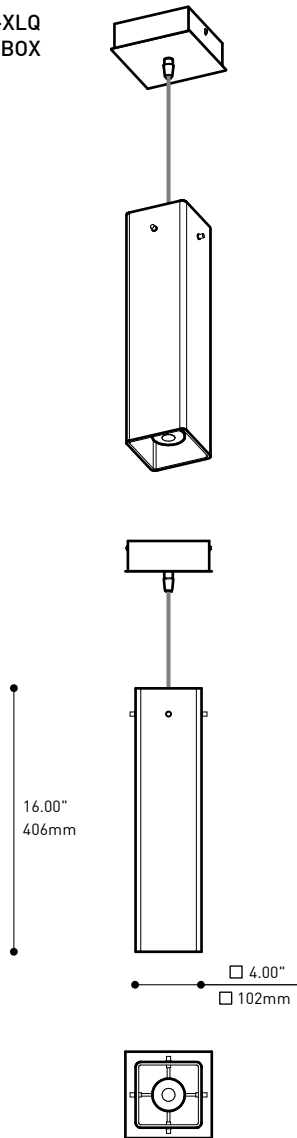

4237-XLQ
BEATBOX