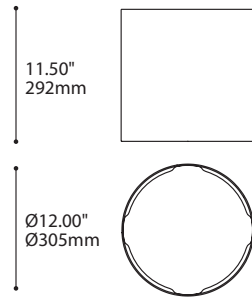

GGL

STEM OR CABLE
Available with either a rigid stem or 3 cable option for improved leveling. (LED available in cable only)

TRILAM FABRIC SHADE
Wide variety of shade options available. Washable & stain resistant options. Ideal for commercial use.

FIRST LAYER: PROTECTIVE SHIELD
Clear polymeric film for durability and washability

SECOND LAYER: FABRIC
High quality linen textile treated with resin

THIRD LAYER: DIFFUSER
Lighting grade translucent white polymer for diffusion

SPECIFICATIONS

LIGHT SOURCES

CF.D.13
CF.D.18
CF.T.26
CF.SP.26
INC.40

GGL | GIL

LED.10.30
LED.10.40
CF.D.13
CF.D.18
CF.T.26
CF.SP.26
INC.100

GGU | GIS

LED.24.30
LED.24.40
CF.D.13
CF.D.18
CF.T.26
CF.SP.26
INC.100

DIMMING OPTIONS

DV 0-10V (120-277V), DP PHASE DIMMING (120V), DED, DE3

VOLTAGE

120V, 277V, 347V (277 not available with track adapter, 347 only with CF)

LIGHT DISTRIBUTION

Direct and indirect (LED only provides semi-direct)

STRUCTURE FINISH

Satin chrome, Chrome, Black, White

SHADE FINISH

White linen, White linen trilam, White fabric box, Gray linen trilam

DIFFUSER

Acrylic diffuser for LED version

CERTIFICATION

c-CSA-us, c-UL-us (F.T5.C Circline only)

WARRANTY

5 year warranty on LED fixture, 2 year warranty on FLOU fixtures

225 de Liège Ouest, Suite #200
Montréal (QC), Canada H2P 1H4
Tel : 514.385.3515 Fax : 514.385.4169
www.eurekalighting.com

4211
TF | GIS | GIL | GGU | GGL