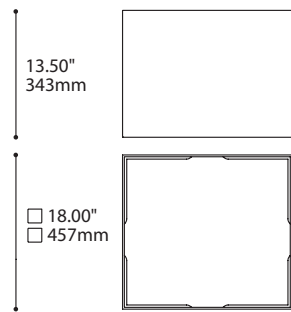

GIS

ABAT-JOUR EN TISSU TRILAM
Grande variété d'abat-jour disponible.
Option de tissu lavable & résistant aux taches.
Idéale pour utilisation commerciale.

- **COUCHE 1: BOUCLIER PROTECTEUR**
  Film transparent polymérique pour une durabilité et netoyabilité accrues
- **COUCHE 2: TISSU**
  Lin tissé de haute qualité traité avec une résine plastique
- **COUCHE 3: DIFFUSEUR**
  Feuille de polymère grade éclairage à haute diffusion

SPECIFICATIONS	TF	GGL | GIL	GGU | GIS
SOURCE LUMINEUSE	CF.D.13 CF.D.18 CF.T.26 CF.SP.26 INC.40	LED.10.30 LED.10.40 CF.D.13 CF.D.18 CF.T.26 CF.SP.26 INC.100	LED.24.30 LED.24.40 CF.D.13 CF.D.18 CF.T.26 CF.SP.26 INC.100
OPTIONS DE GRADATION	DV 0-10V (120-277V), GRADATION DP PHASE (120V), DED, DE3		
VOLTAGE	120V, 277V, 347V (277V non disponible sur système de rail, 347V seulement avec source CF)		
DISTRIBUTION LUMINEUSE	Directe et indirecte (semi-directe seulement pour l'option DEL)		
STRUCTURE	Satin chrome, Chrome, Noir, Blanc		
ABAT-JOUR	Lin tissé blanc, Lin tissé blanc TRILAM, Tissu blanc, Lin gris TRILAM		
DIFFUSEUR	Diffuseur en acrylique pour l'option DEL		
CERTIFICATION	c-CSA-us, c-UL-us (F.T5.C Circulaire seulement)		
GARANTIE	Garantie de 5 ans sur le luminaire en DEL, Garantie de 2 ans sur les luminaires en fluorescent