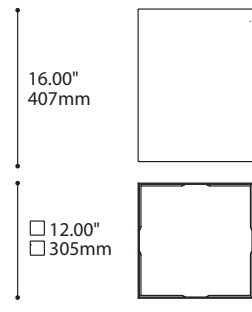

GIL

ABAT-JOUR EN TISSU TRILAM
Grande variété d'abat-jour disponible.
Option de tissu lavable & résistant aux taches.
Idéale pour utilisation commerciale.

- **COUCHE 1: BOUCLIER PROTECTEUR**
  Film transparent polymérique pour une durabilité et netoyabilité accrues
- **COUCHE 2: TISSU**
  Lin tissé de haute qualité traité avec une résine plastique
- **COUCHE 3: DIFFUSEUR**
  Feuille de polymère grade éclairage à haute diffusion

SPECIFICATIONS	TF	GGL | GIL	GGU | GIS
SOURCE LUMINEUSE	CF.D.13 CF.D.18 CF.T.26 CF.SP.26 INC.40	LED.10.30 LED.10.40 CF.D.13 CF.D.18 CF.T.26 CF.SP.26 INC.100	LED.24.30 LED.24.40 CF.D.13 CF.D.18 CF.T.26 CF.SP.26 INC.100
OPTIONS DE GRADATION	DV 0-10V (120-277V), GRADATION DP PHASE (120V), DED, DE3		
VOLTAGE	120V, 277V, 347V (277V non disponible sur système de rail, 347V seulement avec source CF)		
DISTRIBUTION LUMINEUSE	Directe et indirecte (semi-directe seulement pour l'option DEL)		
STRUCTURE	Satin chrome, Chrome, Noir, Blanc		
ABAT-JOUR	Lin tissé blanc, Lin tissé blanc TRILAM, Tissu blanc, Lin gris TRILAM		
DIFFUSEUR	Diffuseur en acrylique pour l'option DEL		
CERTIFICATION	c-CSA-us, c-UL-us (F.T5.C Circulaire seulement)		
GARANTIE	Garantie de 5 ans sur le luminaire en DEL, Garantie de 2 ans sur les luminaires en fluorescent