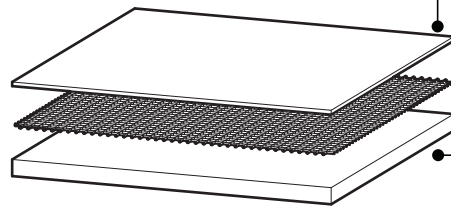

WH	WHITE
BLK	BLACK
M G	METALLIC GRAY

^(A) FILL IN IF A TRACK ADAPTOR IS SELECTED, OTHERWISE LEAVE EMPTY

STRUCTURE FINISH FINI STRUCTURE^(B)

S C	SATIN CHROME
BLK	BLACK
CHR	CHROME
WH	WHITE

^(B) INCLUDE CANOPY FINISH IF A CANOPY IS SELECTED

TF (LED NOT AVAILABLE)

STEM OR CABLE
Available with either a rigid stem or 3 cable option for improved leveling. (LED available in cable only)

TRILAM FABRIC SHADE
Wide variety of shade options available. Washable & stain resistant options. Ideal for commercial use.