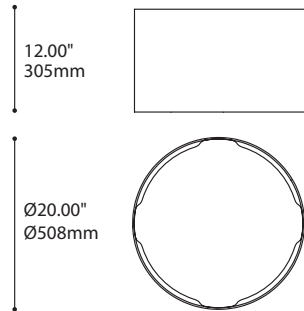

GGU

ABAT-JOUR EN TISSU TRILAM
Grande variété d'abat-jour disponible.
Option de tissu lavable & résistant aux taches.
Idéale pour utilisation commerciale.

- **COUCHE 1: BOUCLIER PROTECTEUR**
  Film transparent polymérique pour une durabilité et netoyabilité accrues
- **COUCHE 2: TISSU**
  Lin tissé de haute qualité traité avec une résine plastique
- **COUCHE 3: DIFFUSEUR**
  Feuille de polymère grade éclairage à haute diffusion

SPECIFICATIONS	TF	GGL | GIL	GGU | GIS
SOURCE LUMINEUSE	CF.D.13 CF.D.18 CF.T.26 CF.SP.26 INC.40	LED.10.30 LED.10.40 CF.D.13 CF.D.18 CF.T.26 CF.SP.26 INC.100	LED.24.30 LED.24.40 CF.D.13 CF.D.18 CF.T.26 CF.SP.26 INC.100
OPTIONS DE GRADATION	DV 0-10V (120-277V), GRADATION DP PHASE (120V), DED, DE3		
VOLTAGE	120V, 277V, 347V (277V non disponible sur système de rail, 347V seulement avec source CF)		
DISTRIBUTION LUMINEUSE	Directe et indirecte (semi-directe seulement pour l'option DEL)		
STRUCTURE	Satin chrome, Chrome, Noir, Blanc		
ABAT-JOUR	Lin tissé blanc, Lin tissé blanc TRILAM, Tissu blanc, Lin gris TRILAM		
DIFFUSEUR	Diffuseur en acrylique pour l'option DEL		
CERTIFICATION	c-CSA-us, c-UL-us (F.T5.C Circulaire seulement)		
GARANTIE	Garantie de 5 ans sur le luminaire en DEL, Garantie de 2 ans sur les luminaires en fluorescent