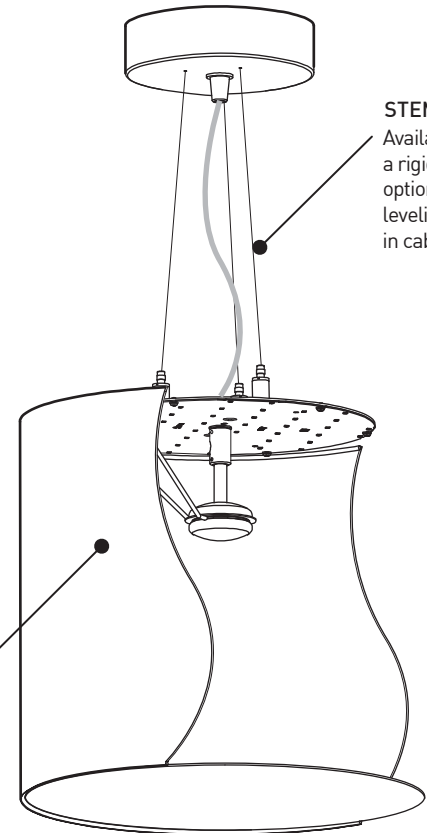

MOUNTING OPTION OPTION DE MONTAGE

SCA*	SLOPE CEILING ADAPTOR / ADAPTATEUR DE PLAFOND EN PENTE (ROTATION: 350°, PIVOT: 90°)
------	--

*ONLY AVAILABLE WITH A STEM

TRACK ADAPTOR FINISH FINI ADAPTATEUR DE RAIL^(A)

WH	WHITE
BLK	BLACK
M G	METALLIC GRAY

^(A) FILL IN IF A TRACK ADAPTOR IS SELECTED, OTHERWISE LEAVE EMPTY

STRUCTURE FINISH FINI STRUCTURE^(B)

S C	SATIN CHROME
BLK	BLACK
CHR	CHROME
WH	WHITE

^(B) INCLUDE CANOPY FINISH IF A CANOPY IS SELECTED

TF (LED NOT AVAILABLE)

STEM OR CABLE
Available with either a rigid stem or 3 cable option for improved leveling. (LED available in cable only)

TRILAM FABRIC SHADE
Wide variety of shade options available. Washable & stain resistant options. Ideal for commercial use.