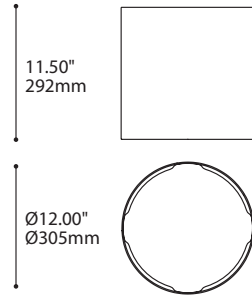

GGL

ABAT-JOUR EN TISSU TRILAM
Grande variété d'abat-jour disponible.
Option de tissu lavable & résistant aux taches.
Idéale pour utilisation commerciale.

- **COUCHE 1: BOUCLIER PROTECTEUR**
  Film transparent polymérique pour une durabilité et netoyabilité accrues
- **COUCHE 2: TISSU**
  Lin tissé de haute qualité traité avec une résine plastique
- **COUCHE 3: DIFFUSEUR**
  Feuille de polymère grade éclairage à haute diffusion

SPECIFICATIONS	TF	GGL | GIL	GGU | GIS
SOURCE LUMINEUSE	CF.D.13 CF.D.18 CF.T.26 CF.SP.26 INC.40	LED.10.30 LED.10.40 CF.D.13 CF.D.18 CF.T.26 CF.SP.26 INC.100	LED.24.30 LED.24.40 CF.D.13 CF.D.18 CF.T.26 CF.SP.26 INC.100
OPTIONS DE GRADATION	DV 0-10V (120-277V), GRADATION DP PHASE (120V), DED, DE3		
VOLTAGE	120V, 277V, 347V (277V non disponible sur système de rail, 347V seulement avec source CF)		
DISTRIBUTION LUMINEUSE	Directe et indirecte (semi-directe seulement pour l'option DEL)		
STRUCTURE	Satin chrome, Chrome, Noir, Blanc		
ABAT-JOUR	Lin tissé blanc, Lin tissé blanc TRILAM, Tissu blanc, Lin gris TRILAM		
DIFFUSEUR	Diffuseur en acrylique pour l'option DEL		
CERTIFICATION	c-CSA-us, c-UL-us (F.T5.C Circulaire seulement)		
GARANTIE	Garantie de 5 ans sur le luminaire en DEL, Garantie de 2 ans sur les luminaires en fluorescent