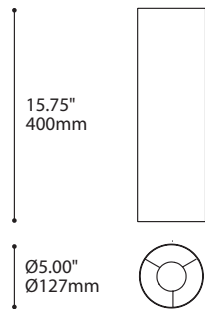

TF (NON DISPONIBLE EN DEL)

ABAT-JOUR EN TISSU TRILAM
Grande variété d'abat-jour disponible.
Option de tissu lavable & résistant aux taches.
Idéale pour utilisation commerciale.