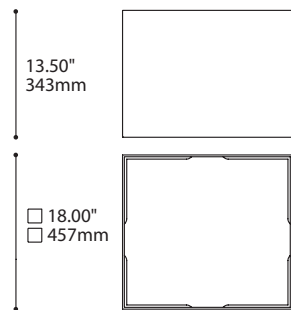

GIS

STEM OR CABLE
Available with either a rigid stem or 3 cable option for improved leveling. (LED available in cable only)

TRILAM FABRIC SHADE
Wide variety of shade options available. Washable & stain resistant options. Ideal for commercial use.

FIRST LAYER: PROTECTIVE SHIELD
Clear polymeric film for durability and washability

SECOND LAYER: FABRIC
High quality linen textile treated with resin

THIRD LAYER: DIFFUSER
Lighting grade translucent white polymer for diffusion

SPECIFICATIONS

LIGHT SOURCES

CF.D.13
CF.D.18
CF.T.26
CF.SP.26
INC.40

GGL | GIL

LED.10.30
LED.10.40
CF.D.13
CF.D.18
CF.T.26
CF.SP.26
INC.100

GGU | GIS

LED.24.30
LED.24.40
CF.D.13
CF.D.18
CF.T.26
CF.SP.26
INC.100

DIMMING OPTIONS

DV 0-10V (120-277V), DP PHASE DIMMING (120V), DED, DE3

VOLTAGE

120V, 277V, 347V (277 not available with track adapter, 347 only with CF)

LIGHT DISTRIBUTION

Direct and indirect (LED only provides semi-direct)

STRUCTURE FINISH

Satin chrome, Chrome, Black, White

SHADE FINISH

White linen, White linen trilam, White fabric box, Gray linen trilam

DIFFUSER

Acrylic diffuser for LED version

CERTIFICATION

c-CSA-us, c-UL-us (F.T5.C Circline only)

WARRANTY

5 year warranty on LED fixture, 2 year warranty on FLOU fixtures

225 de Liège Ouest, Suite #200
Montréal (QC), Canada H2P 1H4
Tel : 514.385.3515 Fax : 514.385.4169
www.eurekalighting.com

4211
TF | GIS | GIL | GGU | GGL