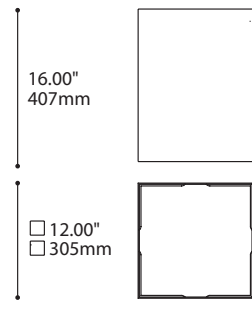

GIL

STEM OR CABLE
Available with either a rigid stem or 3 cable option for improved leveling. (LED available in cable only)

TRILAM FABRIC SHADE
Wide variety of shade options available. Washable & stain resistant options. Ideal for commercial use.

FIRST LAYER: PROTECTIVE SHIELD
Clear polymeric film for durability and washability

SECOND LAYER: FABRIC
High quality linen textile treated with resin

THIRD LAYER: DIFFUSER
Lighting grade translucent white polymer for diffusion

SPECIFICATIONS

LIGHT SOURCES

CF.D.13
CF.D.18
CF.T.26
CF.SP.26
INC.40

GGL | GIL

LED.10.30
LED.10.40
CF.D.13
CF.D.18
CF.T.26
CF.SP.26
INC.100

GGU | GIS

LED.24.30
LED.24.40
CF.D.13
CF.D.18
CF.T.26
CF.SP.26
INC.100

DIMMING OPTIONS

DV 0-10V (120-277V), DP PHASE DIMMING (120V), DED, DE3

VOLTAGE

120V, 277V, 347V (277 not available with track adapter, 347 only with CF)

LIGHT DISTRIBUTION

Direct and indirect (LED only provides semi-direct)

STRUCTURE FINISH

Satin chrome, Chrome, Black, White

SHADE FINISH

White linen, White linen trilam, White fabric box, Gray linen trilam

DIFFUSER

Acrylic diffuser for LED version

CERTIFICATION

c-CSA-us, c-UL-us (F.T5.C Circline only)

WARRANTY

5 year warranty on LED fixture, 2 year warranty on FLOU fixtures

225 de Liège Ouest, Suite #200
Montréal (QC), Canada H2P 1H4
Tel : 514.385.3515 Fax : 514.385.4169
www.eurekalighting.com

4211
TF | GIS | GIL | GGU | GGL