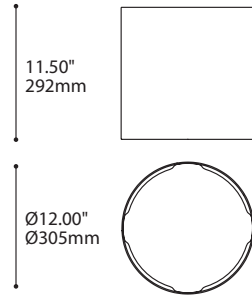

GGL

ABAT-JOUR EN TISSU TRILAM
Grande variété d'abat-jour disponible.
Option de tissus lavable & résistant aux taches.
Idéale pour utilisation commerciale.

- **COUCHE 1: BOUCLIER PROTECTEUR**
  Film transparent polymérique pour une durabilité et netoyabilité accrues
- **COUCHE 2: TISSUS**
  Lin tissé de haute qualité traité avec une résine plastique
- **COUCHE 3: DIFFUSEUR**
  Feuille de polymère grade éclairage à haute diffusion

SPECIFICATIONS

SOURCE LUMINEUSE

CF.D.13
CF.D.18
CF.T.26
CF.SP.26
INC.40

GGL | GIL

LED.10.30
LED.10.40
CF.D.13
CF.D.18
CF.T.26
CF.SP.26
INC.100

GGU | GIS

LED.24.30
LED.24.40
CF.D.13
CF.D.18
CF.T.26
CF.SP.26
INC.100

OPTIONS DE GRADATION

DV 0-10V (120-277V), GRADATION DP PHASE (120V), DED, DE3

VOLTAGE

120V, 277V, 347V (277V non disponible sur système de rail, 347V seulement avec source CF)

DISTRIBUTION LUMINEUSE

Directe et indirecte (semi-directe seulement pour l'option DEL)

STRUCTURE

Satin chrome, Chrome, Noir, Blanc

ABAT-JOUR

Lin tissé blanc, Lin tissé blanc TRILAM, Tissu blanc, Lin gris TRILAM

DIFFUSEUR

Diffuseur en acrylique pour l'option DEL

CERTIFICATION

c-CSA-us, c-UL-us (F.T5.C Circulaire seulement)

GARANTIE

Garantie de 5 ans sur le luminaire en DEL, Garantie de 2 ans sur les luminaires en fluorescent