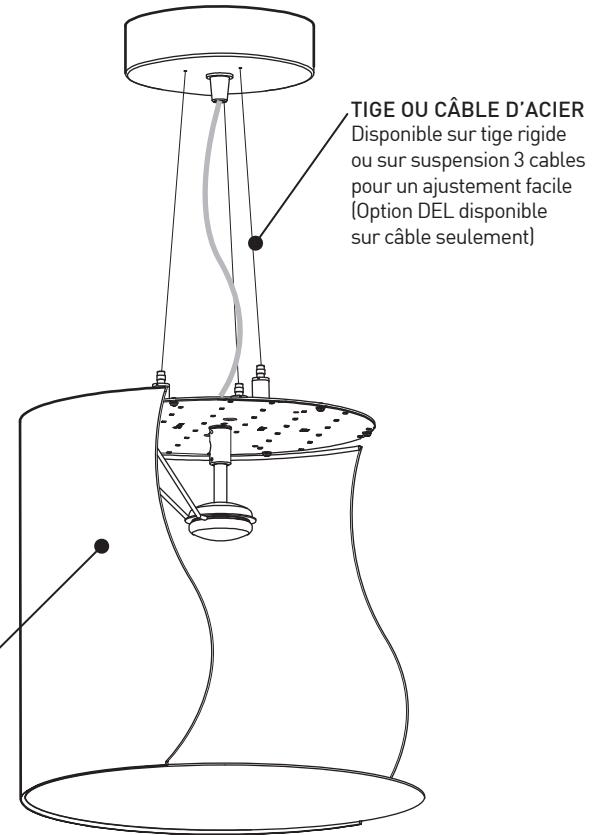

- **COUCHE 1: BOUCLIER PROTECTEUR**
  Film transparent polymérique pour une durabilité et netoyabilité accrues
- **COUCHE 2: TISSUS**
  Lin tissé de haute qualité traité avec une résine plastique
- **COUCHE 3: DIFFUSEUR**
  Feuille de polymère grade éclairage à haute diffusion

SPECIFICATIONS

SOURCE LUMINEUSE

CF.D.13
CF.D.18
CF.T.26
CF.SP.26
INC.40

GGL | GIL

LED.10.30
LED.10.40
CF.D.13
CF.D.18
CF.T.26
CF.SP.26
INC.100

GGU | GIS

LED.24.30
LED.24.40
CF.D.13
CF.D.18
CF.T.26
CF.SP.26
INC.100

OPTIONS DE GRADATION

DV 0-10V (120-277V), GRADATION DP PHASE (120V), DED, DE3

VOLTAGE

120V, 277V, 347V (277V non disponible sur système de rail, 347V seulement avec source CF)

DISTRIBUTION LUMINEUSE

Directe et indirecte (semi-directe seulement pour l'option DEL)

STRUCTURE

Satin chrome, Chrome, Noir, Blanc

ABAT-JOUR

Lin tissé blanc, Lin tissé blanc TRILAM, Tissu blanc, Lin gris TRILAM

DIFFUSEUR

Diffuseur en acrylique pour l'option DEL

CERTIFICATION

c-CSA-us, c-UL-us (F.T5.C Circulaire seulement)

GARANTIE

Garantie de 5 ans sur le luminaire en DEL, Garantie de 2 ans sur les luminaires en fluorescent