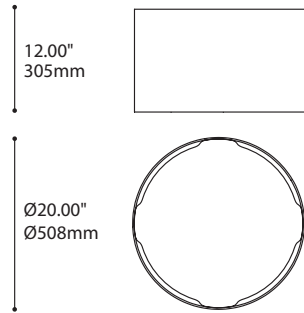

GGU

ABAT-JOUR EN TISSU TRILAM
Grande variété d'abat-jour disponible.
Option de tissus lavable & résistant aux taches.
Idéale pour utilisation commerciale.

- **COUCHE 1: BOUCLIER PROTECTEUR**
  Film transparent polymérique pour une durabilité et netoyabilité accrues
- **COUCHE 2: TISSUS**
  Lin tissé de haute qualité traité avec une résine plastique
- **COUCHE 3: DIFFUSEUR**
  Feuille de polymère grade éclairage à haute diffusion

SPECIFICATIONS

SOURCE LUMINEUSE

CF.D.13
CF.D.18
CF.T.26
CF.SP.26
INC.40

GGL | GIL

LED.10.30
LED.10.40
CF.D.13
CF.D.18
CF.T.26
CF.SP.26
INC.100

GGU | GIS

LED.24.30
LED.24.40
CF.D.13
CF.D.18
CF.T.26
CF.SP.26
INC.100

OPTIONS DE GRADATION

DV 0-10V (120-277V), GRADATION DP PHASE (120V), DED, DE3

VOLTAGE

120V, 277V, 347V (277V non disponible sur système de rail, 347V seulement avec source CF)

DISTRIBUTION LUMINEUSE

Directe et indirecte (semi-directe seulement pour l'option DEL)

STRUCTURE

Satin chrome, Chrome, Noir, Blanc

ABAT-JOUR

Lin tissé blanc, Lin tissé blanc TRILAM, Tissu blanc, Lin gris TRILAM

DIFFUSEUR

Diffuseur en acrylique pour l'option DEL

CERTIFICATION

c-CSA-us, c-UL-us (F.T5.C Circulaire seulement)

GARANTIE

Garantie de 5 ans sur le luminaire en DEL, Garantie de 2 ans sur les luminaires en fluorescent