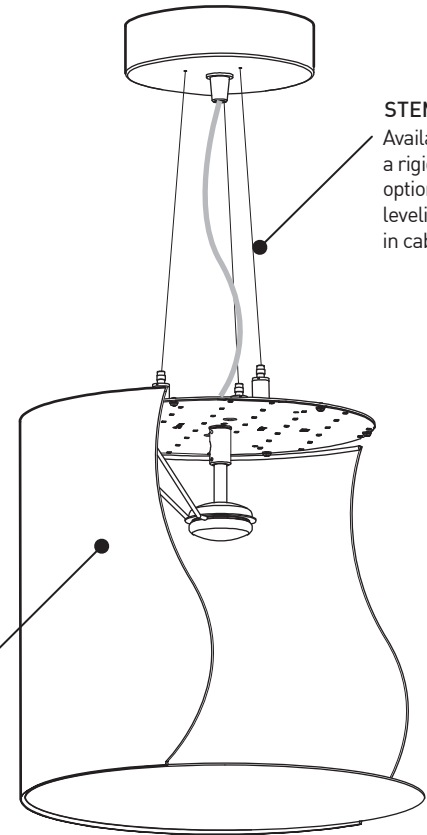

STEM OR CABLE
Available with either a rigid stem or 3 cable option for improved leveling. (LED available in cable only)

TRILAM FABRIC SHADE
Wide variety of shade options available. Washable & stain resistant options. Ideal for commercial use.