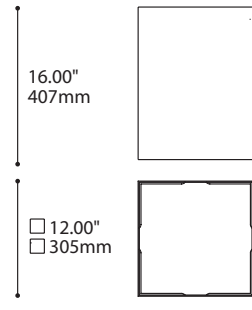

GIL

ABAT-JOUR EN TISSU TRILAM
Grande variété d'abat-jour disponible.
Option de tissus lavable & résistant aux taches.
Idéale pour utilisation commerciale.

- **COUCHE 1: BOUCLIER PROTECTEUR**
  Film transparent polymérique pour une durabilité et netoyabilité accrues
- **COUCHE 2: TISSUS**
  Lin tissé de haute qualité traité avec une résine plastique
- **COUCHE 3: DIFFUSEUR**
  Feuille de polymère grade éclairage à haute diffusion

SPECIFICATIONS

SOURCE LUMINEUSE

CF.D.13
CF.D.18
CF.T.26
CF.SP.26
INC.40

GGL | GIL

LED.10.30
LED.10.40
CF.D.13
CF.D.18
CF.T.26
CF.SP.26
INC.100

GGU | GIS

LED.24.30
LED.24.40
CF.D.13
CF.D.18
CF.T.26
CF.SP.26
INC.100

OPTIONS DE GRADATION

DV 0-10V (120-277V), GRADATION DP PHASE (120V), DED, DE3

VOLTAGE

120V, 277V, 347V (277V non disponible sur système de rail, 347V seulement avec source CF)

DISTRIBUTION LUMINEUSE

Directe et indirecte (semi-directe seulement pour l'option DEL)

STRUCTURE

Satin chrome, Chrome, Noir, Blanc

ABAT-JOUR

Lin tissé blanc, Lin tissé blanc TRILAM, Tissu blanc, Lin gris TRILAM

DIFFUSEUR

Diffuseur en acrylique pour l'option DEL

CERTIFICATION

c-CSA-us, c-UL-us (F.T5.C Circulaire seulement)

GARANTIE

Garantie de 5 ans sur le luminaire en DEL, Garantie de 2 ans sur les luminaires en fluorescent