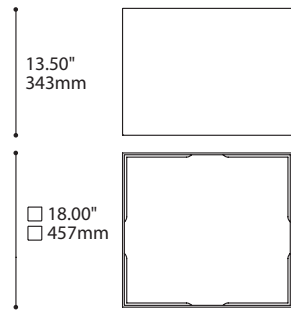

GIS

ABAT-JOUR EN TISSU TRILAM
Grande variété d'abat-jour disponible.
Option de tissus lavable & résistant aux taches.
Idéale pour utilisation commerciale.

- **COUCHE 1: BOUCLIER PROTECTEUR**
  Film transparent polymérique pour une durabilité et netoyabilité accrues
- **COUCHE 2: TISSUS**
  Lin tissé de haute qualité traité avec une résine plastique
- **COUCHE 3: DIFFUSEUR**
  Feuille de polymère grade éclairage à haute diffusion

SPECIFICATIONS

SOURCE LUMINEUSE

CF.D.13
CF.D.18
CF.T.26
CF.SP.26
INC.40

GGL | GIL

LED.10.30
LED.10.40
CF.D.13
CF.D.18
CF.T.26
CF.SP.26
INC.100

GGU | GIS

LED.24.30
LED.24.40
CF.D.13
CF.D.18
CF.T.26
CF.SP.26
INC.100

OPTIONS DE GRADATION

DV 0-10V (120-277V), GRADATION DP PHASE (120V), DED, DE3

VOLTAGE

120V, 277V, 347V (277V non disponible sur système de rail, 347V seulement avec source CF)

DISTRIBUTION LUMINEUSE

Directe et indirecte (semi-directe seulement pour l'option DEL)

STRUCTURE

Satin chrome, Chrome, Noir, Blanc

ABAT-JOUR

Lin tissé blanc, Lin tissé blanc TRILAM, Tissu blanc, Lin gris TRILAM

DIFFUSEUR

Diffuseur en acrylique pour l'option DEL

CERTIFICATION

c-CSA-us, c-UL-us (F.T5.C Circulaire seulement)

GARANTIE

Garantie de 5 ans sur le luminaire en DEL, Garantie de 2 ans sur les luminaires en fluorescent