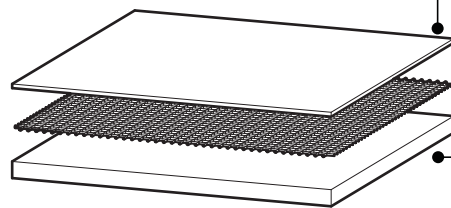

GGU

GGL

GIS

GIL

TF (LED NOT AVAILABLE)

STEM OR CABLE
Available with either a rigid stem or 3 cable option for improved leveling. (LED available in cable only)

TRILAM FABRIC SHADE
Wide variety of shade options available. Washable & stain resistant options. Ideal for commercial use.