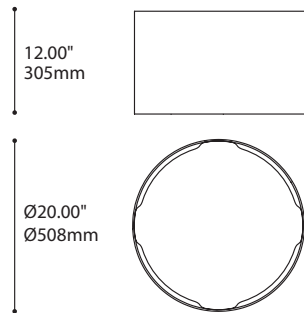

GGU

STEM OR CABLE
Available with either a rigid stem or 3 cable option for improved leveling. (LED available in cable only)

TRILAM FABRIC SHADE
Wide variety of shade options available. Washable & stain resistant options. Ideal for commercial use.

FIRST LAYER: PROTECTIVE SHIELD
Clear polymeric film for durability and washability

SECOND LAYER: FABRIC
High quality linen textile treated with resin

THIRD LAYER: DIFFUSER
Lighting grade translucent white polymer for diffusion

SPECIFICATIONS

LIGHT SOURCES

CF.D.13
CF.D.18
CF.T.26
CF.SP.26
INC.40

GGL | GIL

LED.10.30
LED.10.40
CF.D.13
CF.D.18
CF.T.26
CF.SP.26
INC.100

GGU | GIS

LED.24.30
LED.24.40
CF.D.13
CF.D.18
CF.T.26
CF.SP.26
INC.100

DIMMING OPTIONS

DV 0-10V (120-277V), DP PHASE DIMMING (120V), DED, DE3

VOLTAGE

120V, 277V, 347V (277 not available with track adapter, 347 only with CF)

LIGHT DISTRIBUTION

Direct and indirect (LED only provides semi-direct)

STRUCTURE FINISH

Satin chrome, Chrome, Black, White

SHADE FINISH

White linen, White linen trilam, White fabric box, Gray linen trilam

DIFFUSER

Acrylic diffuser for LED version

CERTIFICATION

c-CSA-us, c-UL-us (F.T5.C Circline only)

WARRANTY

5 year warranty on LED fixture, 2 year warranty on FLOU fixtures

225 de Liège Ouest, Suite #200
Montréal (QC), Canada H2P 1H4
Tel : 514.385.3515 Fax : 514.385.4169
www.eurekalighting.com

4211
TF | GIS | GIL | GGU | GGL