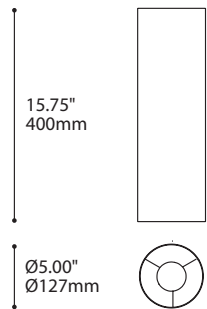

TF (LED NOT AVAILABLE)