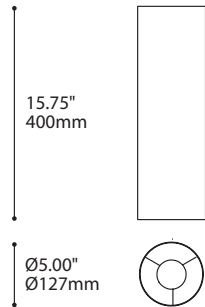

TF (NON DISPONIBLE EN DEL)

ABAT-JOUR EN TISSU TRILAM
Grande variété d'abat-jour disponible.
Option de tissus lavable & résistant aux taches.
Idéale pour utilisation commerciale.