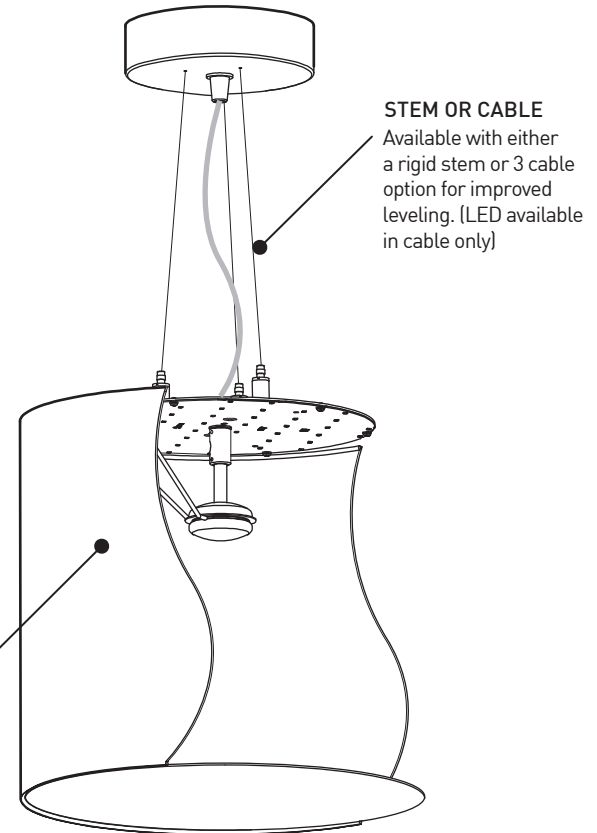

FIRST LAYER: PROTECTIVE SHIELD
Clear polymeric film for durability and washability

SECOND LAYER: FABRIC
High quality linen textile treated with resin

THIRD LAYER: DIFFUSER
Lighting grade translucent white polymer for diffusion