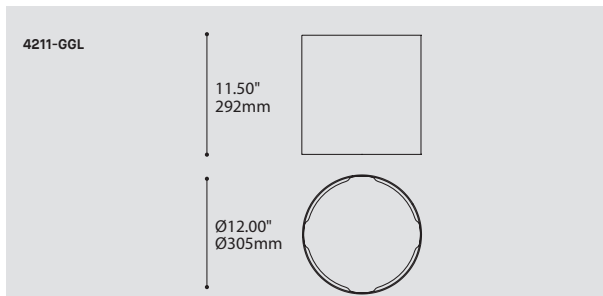

STEM OR CABLE OPTIONS OPTIONS DE TIGE OU CÂBLE

STEM STD 36" 914mm	CABLE STD 60" 1523mm	3 x AC CABLE STD 60" 1523mm

ORDERING SPECIFICATION SPÉCIFICATION DE COMMANDE

MODEL MODÈLE	4211-GGL	BROADWAY	CODE	4211-GGL
LIGHT SOURCE SOURCE LUMINEUSE	(WATTAGE, LAMP TYPE, LAMP FORM, BASE TYPE, OTHER INFO)			
CF.D.13*		13W, CFL, DOUBLE TWIN TUBE, G24Q1 BASE		
CF.D.18*		18W, CFL, DOUBLE TWIN TUBE, G24Q2 BASE		
CF.T.26*		26W, CFL, TRIPLE TWIN TUBE, G24Q3 BASE		
INC.100		100W, INC, A19 / HAL T10, MEDIUM BASE (120V ONLY)		
LED.10*		10W, LED		
		*NOT AVAILABLE WITH A TRACK ADAPTOR		
COLOR TEMPERATURE TEMPÉRATURE DE COULEUR	FOR LED ONLY			
30		3000K		
35		3500K		
40		4000K		
VOLTAGE VOLTAGE	FOR LED ONLY			
120V		120 VOLT		
277V*		277 VOLT		
347V**		347 VOLT		
		*NOT AVAILABLE WITH A TRACK ADAPTOR		
		**ONLY AVAILABLE WITH CF.D.13, CF.D.18 AND CF.T.26 (NON-DIMMING BALLAST)		
DIMMING OPTION OPTION DE GRADATION	AVAILABLE WITH CF.D.18 AND CF.T.26 ONLY, MAXIMUM 36" STEM / CABLE LENGTH			
DED		LUTRON ECOSYSTEM ELECTRONIC DIMMING BALLAST (ECOSYSTEM DIGITAL LINK WIRING)		
DE3		LUTRON ECOSYSTEM ELECTRONIC DIMMING BALLAST (3-WIRE WIRING)		
		AVAILABLE WITH LED ONLY		
DV		0-10V DIMMING (120-277V)		
DP		PHASE DIMMING (120V ONLY)		
		LED DIMMING DRIVER IS STANDARD IN THIS PRODUCT, PLEASE SPECIFY YOUR DIMMING TYPE.		
STEM OR CABLE TIGE OU CÂBLE	AVAILABLE WITH LED ONLY			
S6*		1/4" (6MM) STEM, FIELD ADJUSTABLE (NOT AVAILABLE WITH CFL LAMPS)		
S10*		3/8" (10MM) STEM, NOT FIELD ADJUSTABLE (FOR CFL LAMPS ONLY)		
C*		CLEAR CABLE, FIELD ADJUSTABLE		
AC**		AIRCRAFT MOUNTING & CLEAR CABLE, FIELD ADJUSTABLE (FOR LED LAMPS ONLY)		
		*NOT AVAILABLE WITH LED LIGHT SOURCE		
		**NOT AVAILABLE WITH A TRACK ADAPTOR		
STEM OR CABLE LENGTH LONGUEUR DE TIGE OU CÂBLE	AVAILABLE WITH LED ONLY			
36		36" STEM (STD LENGTH)		
60		60" CABLE OR AIRCRAFT CABLE (STD LENGTH)		
**		CUSTOM STEM LENGTH (PLEASE SPECIFY)		
**		CUSTOM CABLE OR AIRCRAFT CABLE LENGTH (PLEASE SPECIFY)		
		FOR OVERALL LENGTH PLEASE CONTACT YOUR EUREKA REPRESENTATIVE.		
MOUNTING MONTAGE	AVAILABLE WITH LED ONLY			
RC		ROUND CANOPY / PAVILLON ROND FOR INC: 1.00" CANOPY (2401E) FOR DIMMING LED: 1.75" CANOPY (2403G) FOR CFL: 1.75" CANOPY (2402G) FOR DIMMING CFL: 2.25" CANOPY (2402J)		
TA1		TRACK ADAPTOR / ADAPTATEUR DE RAIL 1 CIRCUIT INC 120V ADAPTOR (2734B)		
MOUNTING OPTION OPTION DE MONTAGE	AVAILABLE WITH LED ONLY			
SCA*		SLOPE CEILING ADAPTOR / ADAPTATEUR DE PLAFOND EN PENTE (ROTATION: 350°, PIVOT: 90°)		
		*ONLY AVAILABLE WITH A STEM		
TRACK ADAPTOR FINISH FINI ADAPTATEUR DE RAIL (A)	AVAILABLE WITH LED ONLY			
WH		WHITE		
BLK		BLACK		
M G		METALLIC GRAY		
		(A) FILL IN IF A TRACK ADAPTOR IS SELECTED, OTHERWISE LEAVE EMPTY		
STRUCTURE FINISH FINI STRUCTURE (B)	AVAILABLE WITH LED ONLY			
S C		SATIN CHROME		
BLK		BLACK		
CHR		CHROME		
WH		WHITE		
		(B) INCLUDE CANOPY FINISH IF A CANOPY IS SELECTED		
SHADE FINISH FINI ABAT-JOUR	AVAILABLE WITH LED ONLY			
WLT		WHITE - LINEN TRILAM		
GLT		GRAY - LINEN TRILAM		
ACRYLIC FINISH FINI ACRYLIQUE	AVAILABLE WITH LED ONLY			
WH		WHITE		WH