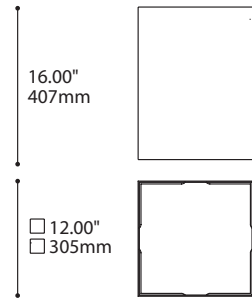

GIL

ABAT-JOUR EN TISSU TRILAM
Grande variété d'abat-jour disponible.
Option de tissus lavable & résistant aux taches.
Idéale pour utilisation commerciale.

- **COUCHE 1: BOUCLIER PROTECTEUR**
  Film transparent polymérique pour une durabilité et netoyabilité accrues
- **COUCHE 2: TISSU**
  Lin tissé de haute qualité traité avec une résine plastique
- **COUCHE 3: DIFFUSEUR**
  Feuille de polymère grade éclairage à haute diffusion

SPECIFICATIONS

SOURCE LUMINEUSE

CF.D.13
CF.D.18
CF.T.26
CF.SP.26
INC.40

GGL | GIL

LED.10.30
LED.10.40
CF.D.13
CF.D.18
CF.T.26
CF.SP.26
INC.100

GGU | GIS

LED.24.30
LED.24.40
CF.D.13
CF.D.18
CF.T.26
CF.SP.26
INC.100

OPTIONS DE GRADATION

DV 0-10V (120-277V), GRADATION DP PHASE (120V), DED, DE3

VOLTAGE

120V, 277V, 347V (277V non disponible sur système de rail, 347V seulement avec source CF)

DISTRIBUTION LUMINEUSE

Directe et indirecte (semi-directe seulement pour l'option DEL)

STRUCTURE

Satin chrome, Chrome, Noir, Blanc

ABAT-JOUR

Lin tissé blanc, Lin tissé blanc TRILAM, Tissu blanc, Lin gris TRILAM

DIFFUSEUR

Diffuseur en acrylique pour l'option DEL

CERTIFICATION

c-CSA-us, c-UL-us (F.T5.C Circulaire seulement)

GARANTIE

Garantie de 5 ans sur le luminaire en DEL, Garantie de 2 ans sur les luminaires en fluorescent