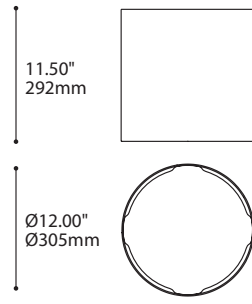

GGL

TRILAM FABRIC SHADE
Wide variety of shade options available.
Washable & stain resistant options.
Ideal for commercial use.

FIRST LAYER: PROTECTIVE SHIELD
Clear polymeric film for durability and washability

SECOND LAYER: FABRIC
High quality linen textile treated with resin

THIRD LAYER: DIFFUSER
Lighting grade translucent white polymer for diffusion

STEM OR CABLE
Available with either a rigid stem or 3 cable option for improved leveling. (LED available in cable only)

SPECIFICATIONS

LIGHT SOURCES

CF.D.13
CF.D.18
CF.T.26
CF.SP.26
INC.40

GGL | GIL

LED.10.30
LED.10.40
CF.D.13
CF.D.18
CF.T.26
CF.SP.26
INC.100

GGU | GIS

LED.24.30
LED.24.40
CF.D.13
CF.D.18
CF.T.26
CF.SP.26
INC.100

DIMMING OPTIONS

DV 0-10V (120-277V), DP PHASE DIMMING (120V), DED, DE3

VOLTAGE

120V, 277V, 347V (277 not available with track adapter, 347 only with CF)

LIGHT DISTRIBUTION

Direct and indirect (LED only provides semi-direct)

STRUCTURE FINISH

Satin chrome, Chrome, Black, White

SHADE FINISH

White linen, White linen trilam, White fabric box, Gray linen trilam

DIFFUSER

Acrylic diffuser for LED version

CERTIFICATION

c-CSA-us , c-UL-us (F.T5.C Circline only)

WARRANTY

5 year warranty on LED fixture, 2 year warranty on FLOU fixtures