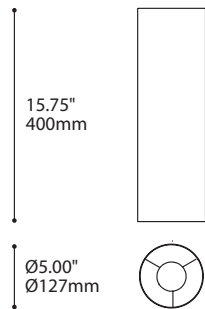

TF (LED NOT AVAILABLE)

TRILAM FABRIC SHADE
Wide variety of shade options available.
Washable & stain resistant options.
Ideal for commercial use.