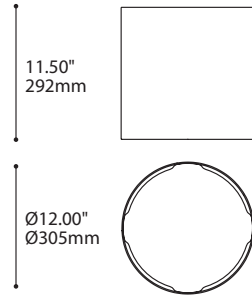

GGL

ABAT-JOUR EN TISSU TRILAM
Grande variété d'abat-jour disponible.
Option de tissus lavable & résistant aux taches.
Idéale pour utilisation commerciale.

- **COUCHE 1: BOUCLIER PROTECTEUR**
  Film transparent polymérique pour une durabilité et netoyabilité accrues
- **COUCHE 2: TISSU**
  Lin tissé de haute qualité traité avec une résine plastique
- **COUCHE 3: DIFFUSEUR**
  Feuille de polymère grade éclairage à haute diffusion

SPECIFICATIONS

SOURCE LUMINEUSE

CF.D.13
CF.D.18
CF.T.26
CF.SP.26
INC.40

GGL | GIL

LED.10.30
LED.10.40
CF.D.13
CF.D.18
CF.T.26
CF.SP.26
INC.100

GGU | GIS

LED.24.30
LED.24.40
CF.D.13
CF.D.18
CF.T.26
CF.SP.26
INC.100

OPTIONS DE GRADATION

DV 0-10V (120-277V), GRADATION DP PHASE (120V), DED, DE3

VOLTAGE

120V, 277V, 347V (277V non disponible sur système de rail, 347V seulement avec source CF)

DISTRIBUTION LUMINEUSE

Directe et indirecte (semi-directe seulement pour l'option DEL)

STRUCTURE

Satin chrome, Chrome, Noir, Blanc

ABAT-JOUR

Lin tissé blanc, Lin tissé blanc TRILAM, Tissu blanc, Lin gris TRILAM

DIFFUSEUR

Diffuseur en acrylique pour l'option DEL

CERTIFICATION

c-CSA-us, c-UL-us (F.T5.C Circulaire seulement)

GARANTIE

Garantie de 5 ans sur le luminaire en DEL, Garantie de 2 ans sur les luminaires en fluorescent