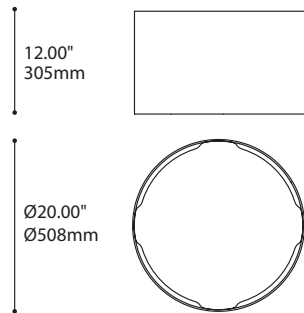

GGU

TRILAM FABRIC SHADE
Wide variety of shade options available.
Washable & stain resistant options.
Ideal for commercial use.

FIRST LAYER: PROTECTIVE SHIELD
Clear polymeric film for durability and washability

SECOND LAYER: FABRIC
High quality linen textile treated with resin

THIRD LAYER: DIFFUSER
Lighting grade translucent white polymer for diffusion

STEM OR CABLE
Available with either a rigid stem or 3 cable option for improved leveling. (LED available in cable only)

SPECIFICATIONS

LIGHT SOURCES

CF.D.13
CF.D.18
CF.T.26
CF.SP.26
INC.40

GGL | GIL

LED.10.30
LED.10.40
CF.D.13
CF.D.18
CF.T.26
CF.SP.26
INC.100

GGU | GIS

LED.24.30
LED.24.40
CF.D.13
CF.D.18
CF.T.26
CF.SP.26
INC.100

DIMMING OPTIONS

DV 0-10V (120-277V), DP PHASE DIMMING (120V), DED, DE3

VOLTAGE

120V, 277V, 347V (277 not available with track adapter, 347 only with CF)

LIGHT DISTRIBUTION

Direct and indirect (LED only provides semi-direct)

STRUCTURE FINISH

Satin chrome, Chrome, Black, White

SHADE FINISH

White linen, White linen trilam, White fabric box, Gray linen trilam

DIFFUSER

Acrylic diffuser for LED version

CERTIFICATION

c-CSA-us , c-UL-us (F.T5.C Circline only)

WARRANTY

5 year warranty on LED fixture, 2 year warranty on FLOU fixtures