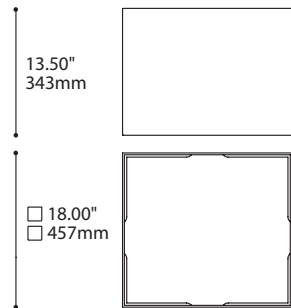

GIS

ABAT-JOUR EN TISSU TRILAM
Grande variété d'abat-jour disponible.
Option de tissus lavable & résistant aux taches.
Idéale pour utilisation commerciale.

- **COUCHE 1: BOUCLIER PROTECTEUR**
  Film transparent polymérique pour une durabilité et netoyabilité accrues
- **COUCHE 2: TISSU**
  Lin tissé de haute qualité traité avec une résine plastique
- **COUCHE 3: DIFFUSEUR**
  Feuille de polymère grade éclairage à haute diffusion

SPECIFICATIONS

SOURCE LUMINEUSE

CF.D.13
CF.D.18
CF.T.26
CF.SP.26
INC.40

GGL | GIL

LED.10.30
LED.10.40
CF.D.13
CF.D.18
CF.T.26
CF.SP.26
INC.100

GGU | GIS

LED.24.30
LED.24.40
CF.D.13
CF.D.18
CF.T.26
CF.SP.26
INC.100

OPTIONS DE GRADATION

DV 0-10V (120-277V), GRADATION DP PHASE (120V), DED, DE3

VOLTAGE

120V, 277V, 347V (277V non disponible sur système de rail, 347V seulement avec source CF)

DISTRIBUTION LUMINEUSE

Directe et indirecte (semi-directe seulement pour l'option DEL)

STRUCTURE

Satin chrome, Chrome, Noir, Blanc

ABAT-JOUR

Lin tissé blanc, Lin tissé blanc TRILAM, Tissu blanc, Lin gris TRILAM

DIFFUSEUR

Diffuseur en acrylique pour l'option DEL

CERTIFICATION

c-CSA-us, c-UL-us (F.T5.C Circulaire seulement)

GARANTIE

Garantie de 5 ans sur le luminaire en DEL, Garantie de 2 ans sur les luminaires en fluorescent