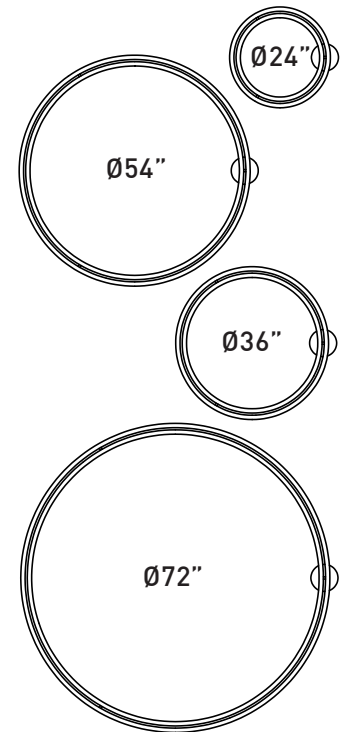

## ORDERING SPECIFICATION SPÉCIFICATION DE COMMANDE

MODEL MODÈLE	CODE
3800-24 CYCLE 24"	
3800-36 CYCLE 36"	
3800-54 CYCLE 54"	
3800-72 CYCLE 72"	

RECOGNIZED WINNER

NGL 2014

**4 VERSATILE SIZES**  
An infinite number of possible layouts  
From the smallest to the largest space

CEILING OR WALL MOUNTED

CHARACTERISTICS	3800-24	3800-36	3800-54	3800-72
LIGHT SOURCE	117x Nichia	195x Nichia	312x Nichia	429x Nichia
DELIVERED LUMENS	~1645 lm (4000K)	~2772 lm (4000K)	~4470 lm (4000K)	~6155 lm (4000K)
SYSTEM WATTAGE	~21W	~34W	~54W	~73W
LIGHT SOURCE (HO)	117x Nichia ± 41W	195x Nichia ± 69W	312x Nichia ± 110W	429x Nichia ± 127W
DELIVERED LUMENS (HO)	~3287 lm (4000K)	~5547 lm (4000K)	~8944 lm (4000K)	~11691 lm (4000K)
SYSTEM WATTAGE	~48W	~78W	~126W	~144W
MODULE	UL Recognized - Custom design flexible strip - Made in USA			
CRI	85 CRI (typical)			
STRUCTURE	Custom CNC rolled aluminium extrusions (0.125in thickness) / Seamless welding			
LIGHT DISTRIBUTION	Direct/Indirect 50/50			
VOLTAGE*	120V or 277V or 347V*	120V or 277V or 347V*	120V or 277V or 347V*	120V or 277V
DIMMING	0-10V Dimming (standard with this fixture)			
WARRANTY	5 years			
WEIGHT (PACKED)	35 lbs	50 lbs	75 lbs	100 lbs