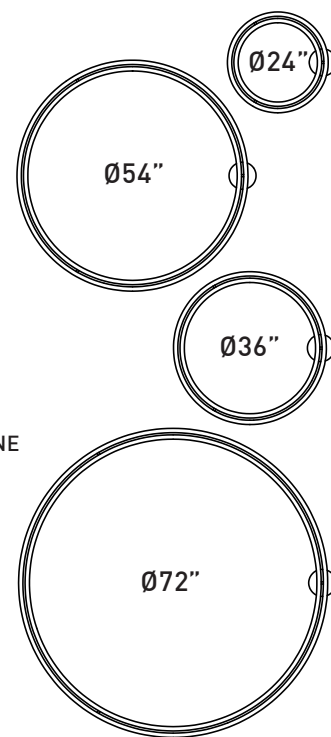

RECOGNIZED WINNER

NGL 2014

4 FORMATS POLYVALENTS

Une infinité de combinaisons possibles
Pour les petits aux plus grands espaces