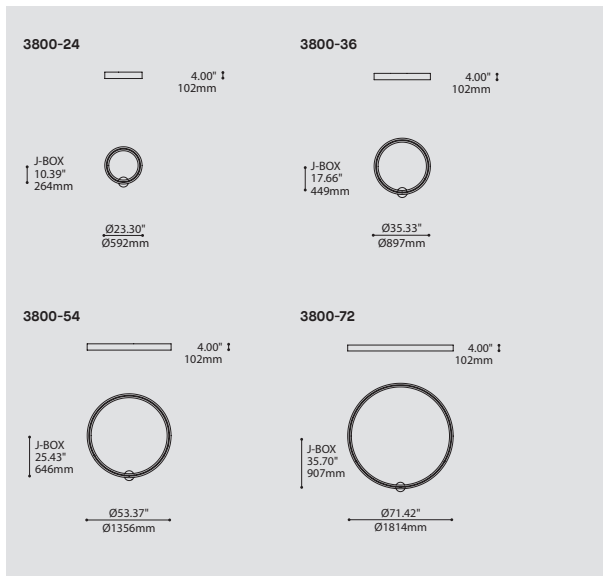

## ORDERING SPECIFICATION SPÉCIFICATION DE COMMANDE

MODEL MODÈLE	CODE
3800-24 CYCLE 24"	
3800-36 CYCLE 36"	
3800-54 CYCLE 54"	
3800-72 CYCLE 72"	

RECOGNIZED WINNER

NGL 2014

**4 VERSATILE SIZES**  
An infinite number of possible layouts  
From the smallest to the largest space

CEILING OR WALL MOUNTED

CHARACTERISTICS	3800-24	3800-36	3800-54	3800-72
LIGHT SOURCE	117x Nichia	195x Nichia	312x Nichia	429x Nichia
DELIVERED LUMENS	~1645 lm (4000K)	~2772 lm (4000K)	~4470 lm (4000K)	~6155 lm (4000K)
SYSTEM WATTAGE	~21W	~34W	~54W	~73W
LIGHT SOURCE (HO)	117x Nichia ± 41W	195x Nichia ± 69W	312x Nichia ± 110W	429x Nichia ± 127W
DELIVERED LUMENS (HO)	~3287 lm (4000K)	~5547 lm (4000K)	~8944 lm (4000K)	~11691 lm (4000K)
SYSTEM WATTAGE	~48W	~78W	~126W	~144W
MODULE	UL Recognized - Custom design flexible strip - Made in USA			
CRI	85 CRI (typical)			
STRUCTURE	Custom CNC rolled aluminium extrusions (0.125in thickness) / Seamless welding			
LIGHT DISTRIBUTION	Direct/Indirect 50/50			
VOLTAGE*	120V or 277V or 347V*	120V or 277V or 347V*	120V or 277V or 347V*	120V or 277V
DIMMING	0-10V Dimming (standard with this fixture)			
WARRANTY	5 years			
WEIGHT (PACKED)	35 lbs	50 lbs	75 lbs	100 lbs