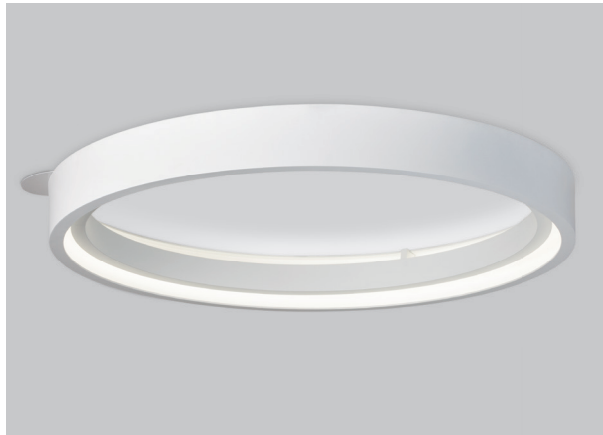

CYCLE 3800

PROJECT PROJÉT
SPEC TYPE
NOTES