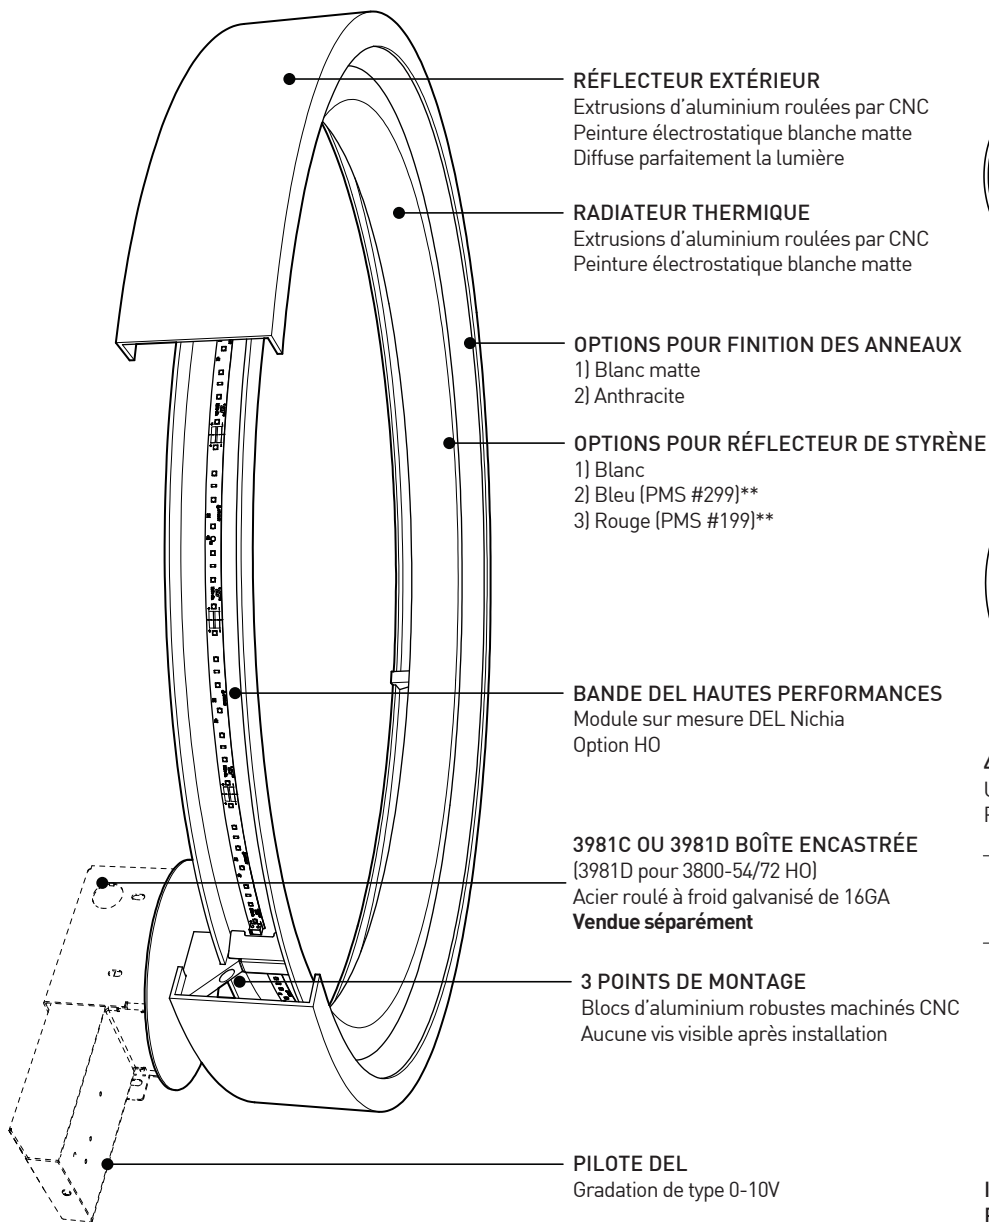

RECOGNIZED WINNER

NGL 2014

4 FORMATS POLYVALENTS

Une infinité de combinaisons possibles
Pour les petits aux plus grands espaces