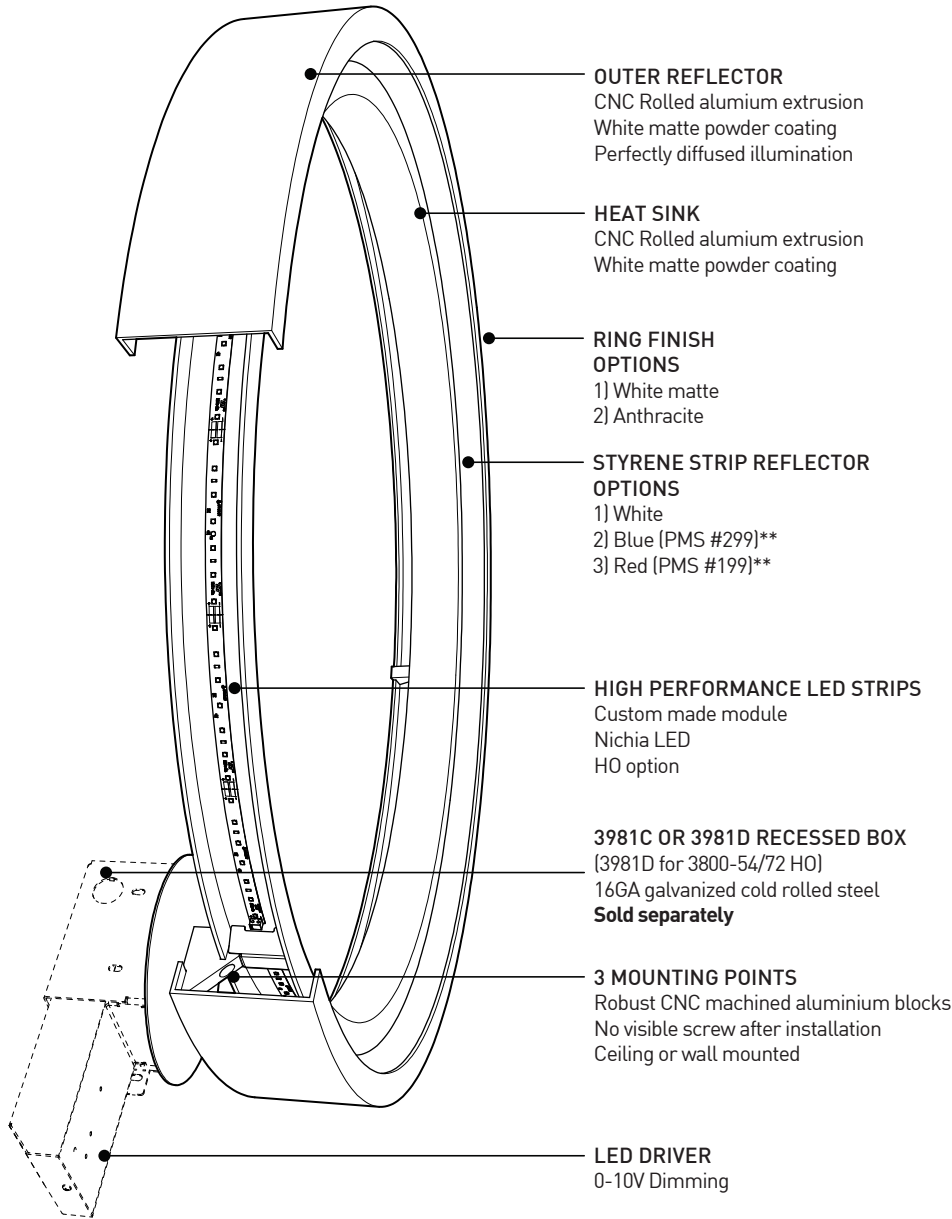

## PRODUCT CHARACTERISTICS CARACTÉRISTIQUES DU PRODUIT

DESIGN:	The perfectly diffused direct / indirect illumination of Cycle create a luminous halo that fills large spaces with presence and simplicity. Optional blue or red interior finish for a singular colored glow.
STRUCTURE:	Seamlessly finished, rolled concentric aluminum extrusions with an inner finish in highly reflective white and outer finish in matte white or textured anthracite.
CERTIFIED:	c-CSA-us

RECOGNIZED WINNER

NGL 2014

**4 VERSATILE SIZES**  
An infinite number of possible layouts  
From the smallest to the largest space

CEILING OR WALL MOUNTED

CHARACTERISTICS	3800-24	3800-36	3800-54	3800-72
LIGHT SOURCE	117x Nichia	195x Nichia	312x Nichia	429x Nichia
DELIVERED LUMENS	~1645 lm (4000K)	~2772 lm (4000K)	~4470 lm (4000K)	~6155 lm (4000K)
SYSTEM WATTAGE	~21W	~34W	~54W	~73W
LIGHT SOURCE (HO)	117x Nichia ± 41W	195x Nichia ± 69W	312x Nichia ± 110W	429x Nichia ± 127W
DELIVERED LUMENS (HO)	~3287 lm (4000K)	~5547 lm (4000K)	~8944 lm (4000K)	~11691 lm (4000K)
SYSTEM WATTAGE	~48W	~78W	~126W	~144W
MODULE	UL Recognized - Custom design flexible strip - Made in USA			
CRI	85 CRI (typical)			
STRUCTURE	Custom CNC rolled aluminium extrusions (0.125in thickness) / Seamless welding			
LIGHT DISTRIBUTION	Direct/Indirect 50/50			
VOLTAGE*	120V or 277V or 347V*	120V or 277V or 347V*	120V or 277V or 347V*	120V or 277V
DIMMING	0-10V Dimming (standard with this fixture)			
WARRANTY	5 years			
WEIGHT (PACKED)	35 lbs	50 lbs	75 lbs	100 lbs