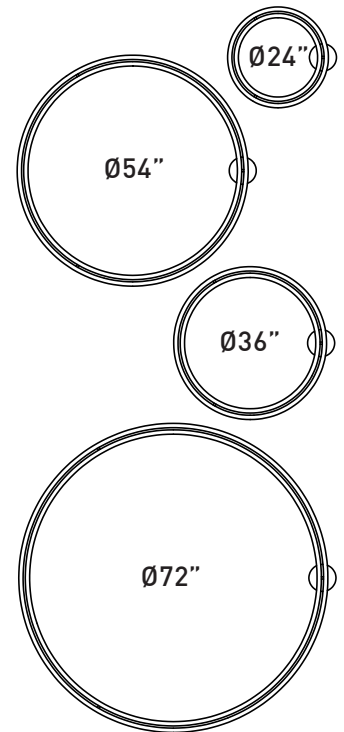

RECOGNIZED WINNER

4 VERSATILE SIZES
An infinite number of possible layouts
From the smallest to the largest space

CEILING OR WALL MOUNTED

CHARACTERISTICS	3800-24	3800-36	3800-54	3800-72
LIGHT SOURCE	117x Nichia	195x Nichia	312x Nichia	429x Nichia
DELIVERED LUMENS	~1645 lm (4000K)	~2772 lm (4000K)	~4470 lm (4000K)	~6155 lm (4000K)
SYSTEM WATTAGE	~21W	~34W	~54W	~73W
LIGHT SOURCE (HO)	117x Nichia ± 41W	195x Nichia ± 69W	312x Nichia ± 110W	429x Nichia ± 127W
DELIVERED LUMENS (HO)	~3287 lm (4000K)	~5547 lm (4000K)	~8944 lm (4000K)	~11691 lm (4000K)
SYSTEM WATTAGE	~48W	~78W	~126W	~144W
MODULE	UL Recognized - Custom design flexible strip - Made in USA			
CRI	85 CRI (typical)			
STRUCTURE	Custom CNC rolled aluminium extrusions (0.125in thickness) / Seamless welding			
LIGHT DISTRIBUTION	Direct/Indirect 50/50			
VOLTAGE*	120V or 277V or 347V*	120V or 277V or 347V*	120V or 277V or 347V*	120V or 277V
DIMMING	0-10V Dimming (standard with this fixture)			
WARRANTY	5 years			
WEIGHT (PACKED)	35 lbs	50 lbs	75 lbs	100 lbs