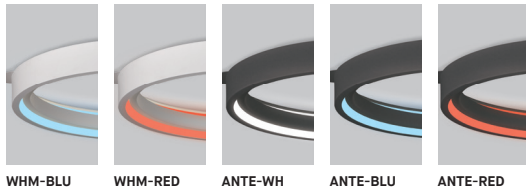

CYCLE 3800

PROJECT PROJÉT
SPEC TYPE
NOTES

OPTIONS

ORDERING SPECIFICATION	SPÉCIFICATION DE COMMANDE	CODE
MODEL MODÈLE		
3800-24	CYCLE 24"	
3800-36	CYCLE 36"	
3800-54	CYCLE 54"	
3800-72	CYCLE 72"	
LIGHT SOURCE SOURCE LUMINEUSE		
(WATTAGE, LAMP TYPE, OTHER INFO)		
3800-24		
LED	☰ LED REGULAR OUTPUT	
LED.HO	☰ LED HIGH OUTPUT	
3800-36		
LED	☰ LED REGULAR OUTPUT	
LED.HO	☰ LED HIGH OUTPUT	
3800-54		
LED	☰ LED REGULAR OUTPUT	
LED.HO	☰ LED HIGH OUTPUT	
3800-72		
LED	☰ LED REGULAR OUTPUT	
LED.HO	☰ LED HIGH OUTPUT	
COLOR TEMPERATURE TEMPÉRATURE DE COULEUR		
30	3000K	
35	3500K	
40	4000K	
VOLTAGE VOLTAGE		
120V	120 VOLT	
277V	277 VOLT	
DIMMING OPTION OPTION DE GRADATION		
DV	0-10V DIMMING (120-277 VOLT)	
DP	PHASE DIMMING (120V)	
	LED DIMMING DRIVER IS STANDARD IN THIS PRODUCT.	
DRIVER POSITION POSITION DU PILOTE		RDP
RDP	RECESSED DRIVER*	
	*3981C (3800-24, 3800-36, 3800-54 (REG), 3800-72 (REG)) OR 3981D (3800-54 (HO), 3800-72 (HO)) ACCESSORY IS REQUIRED. RECESSED DRIVER POSITION IS STANDARD IN THIS PRODUCT	
CANOPY FINISH FINI PAVILLON		WHM
WHM	MATTE WHITE	
RING FINISH FINI ANNEAU		
WHM	MATTE WHITE	
ANTE	ANTHRACITE FINE TEXTURE	
OPTIONAL INSIDE FINISH OF EXTERNAL RING FINI INTERNE OPTIONNEL DE L'ANNEAU EXTÉRIEUR		
IF NO FINISH IS SELECTED THE INSIDE FINISH OF THE EXTERNAL RING WILL BE WHITE		
BLU	BLUE	
RED	RED	
ACCESSORY ACCESSOIRE		
3981C	JUNCTION BOX FOR RECESSED DRIVER OPTION (FOR 3800-24, 3800-36, 3800-54 (REG), 3800-72 (REG))	
3981D	JUNCTION BOX FOR RECESSED DRIVER OPTION (FOR 3800-54 (HO), 3800-72 (HO))	