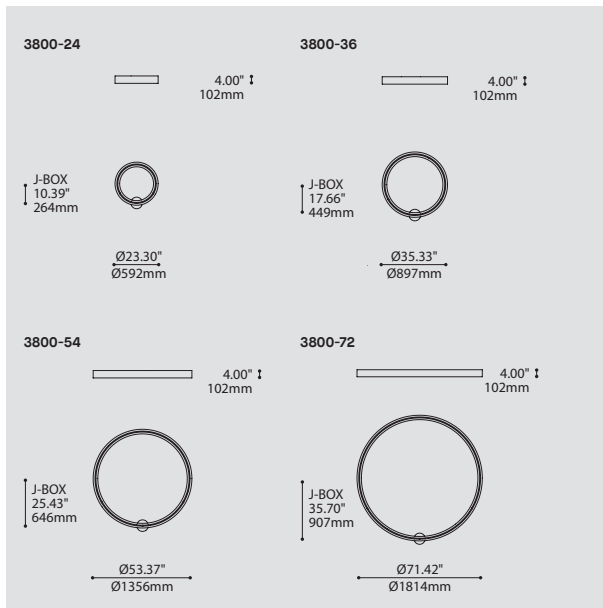

OPTIONS

ORDERING SPECIFICATION	SPÉCIFICATION DE COMMANDE	CODE
MODEL MODÈLE		
3800-24	CYCLE 24"	
3800-36	CYCLE 36"	
3800-54	CYCLE 54"	
3800-72	CYCLE 72"	
LIGHT SOURCE SOURCE LUMINEUSE		
(WATTAGE, LAMP TYPE, OTHER INFO)		
3800-24		
LED	☰ LED REGULAR OUTPUT	
LED.HO	☰ LED HIGH OUTPUT	
3800-36		
LED	☰ LED REGULAR OUTPUT	
LED.HO	☰ LED HIGH OUTPUT	
3800-54		
LED	☰ LED REGULAR OUTPUT	
LED.HO	☰ LED HIGH OUTPUT	
3800-72		
LED	☰ LED REGULAR OUTPUT	
LED.HO	☰ LED HIGH OUTPUT	
COLOR TEMPERATURE TEMPÉRATURE DE COULEUR		
30	3000K	
35	3500K	
40	4000K	
VOLTAGE VOLTAGE		
120V	120 VOLT	
277V	277 VOLT	
DIMMING OPTION OPTION DE GRADATION		
DV	0-10V DIMMING (120-277 VOLT)	
DP	PHASE DIMMING (120V)	
	LED DIMMING DRIVER IS STANDARD IN THIS PRODUCT.	
DRIVER POSITION POSITION DU PILOTE		RDP
RDP	RECESSED DRIVER*	
	*3981C (3800-24, 3800-36, 3800-54 (REG), 3800-72 (REG)) OR 3981D (3800-54 (HO), 3800-72 (HO)) ACCESSORY IS REQUIRED. RECESSED DRIVER POSITION IS STANDARD IN THIS PRODUCT	
CANOPY FINISH FINI PAVILLON		WHM
WHM	MATTE WHITE	
RING FINISH FINI ANNEAU		
WHM	MATTE WHITE	
ANTE	ANTHRACITE FINE TEXTURE	
OPTIONAL INSIDE FINISH OF EXTERNAL RING FINI INTERNE OPTIONNEL DE L'ANNEAU EXTÉRIEUR		
IF NO FINISH IS SELECTED THE INSIDE FINISH OF THE EXTERNAL RING WILL BE WHITE		
BLU	BLUE	
RED	RED	
ACCESSORY ACCESSOIRE		
3981C	JUNCTION BOX FOR RECESSED DRIVER OPTION (FOR 3800-24, 3800-36, 3800-54 (REG), 3800-72 (REG))	
3981D	JUNCTION BOX FOR RECESSED DRIVER OPTION (FOR 3800-54 (HO), 3800-72 (HO))	

PRODUCT CHARACTERISTICS CARACTÉRISTIQUES DU PRODUIT

DESIGN:	The perfectly diffused direct /indirect illumination of Cycle create a luminous halo that fills large spaces with presence and simplicity.
STRUCTURE:	Seamlessly finished, rolled concentric aluminum extrusions with powder coat finish.
CERTIFIED:	c-CSA-us
CONCEPTION:	L'éclairage direct/indirect diffus du Cycle crée un halo lumineux occupant l'espace avec simplicité et grandeur.
STRUCTURE:	Structure d'extrusions d'aluminium cintrées concentriques avec peinture électrostatique.
CERTIFIÉ:	c-CSA-us