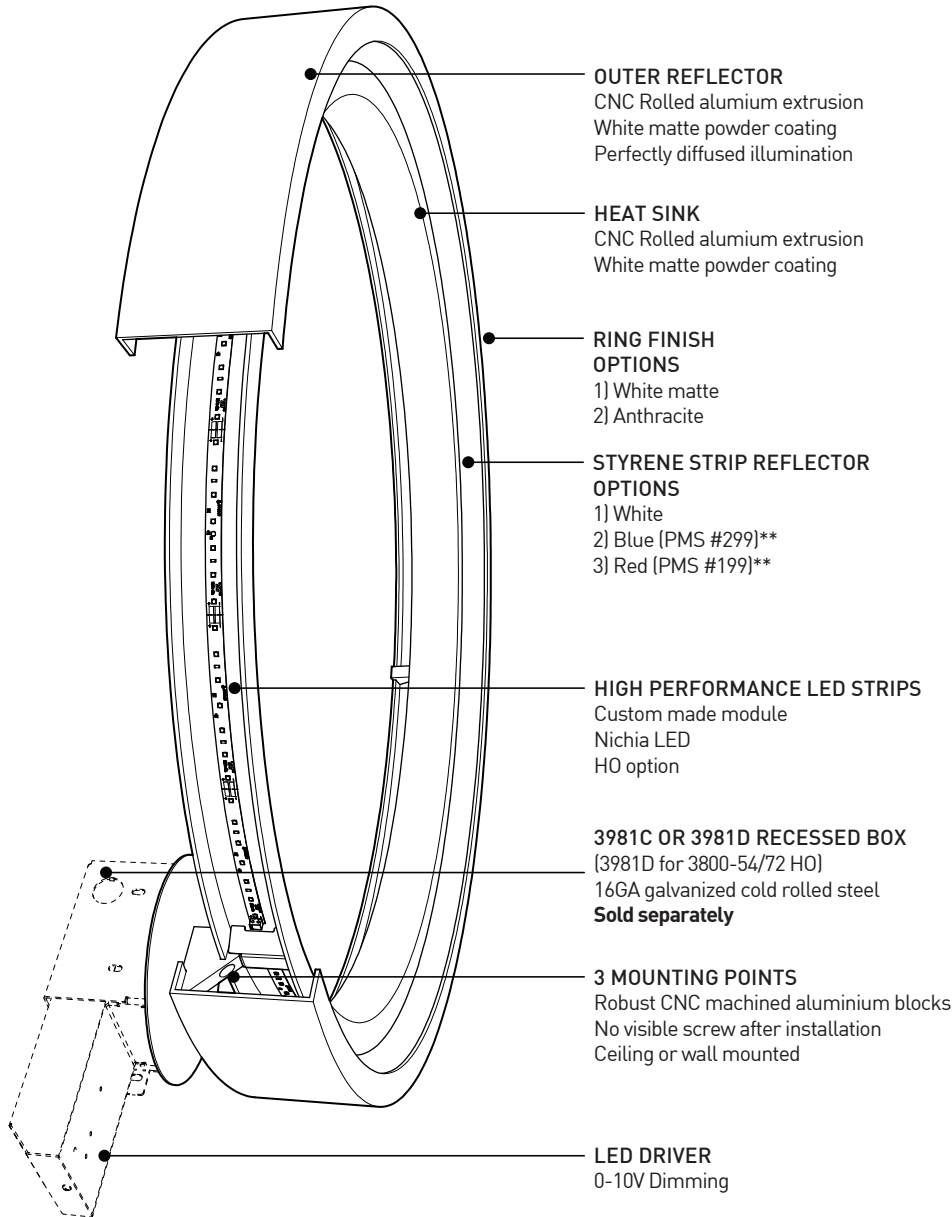

PRODUCT CHARACTERISTICS CARACTÉRISTIQUES DU PRODUIT

DESIGN:	The perfectly diffused direct /indirect illumination of Cycle create a luminous halo that fills large spaces with presence and simplicity.
STRUCTURE:	Seamlessly finished, rolled concentric aluminum extrusions with powder coat finish.
CERTIFIED:	c-CSA-us
CONCEPTION:	L'éclairage direct/indirect diffus du Cycle crée un halo lumineux occupant l'espace avec simplicité et grandeur.
STRUCTURE:	Structure d'extrusions d'aluminium cintrées concentriques avec peinture électrostatique.
CERTIFIÉ:	c-CSA-us

RECOGNIZED WINNER

4 VERSATILE SIZES
An infinite number of possible layouts
From the smallest to the largest space

CEILING OR WALL MOUNTED

CHARACTERISTICS	3800-24	3800-36	3800-54	3800-72
LIGHT SOURCE	117x Nichia	195x Nichia	312x Nichia	429x Nichia
DELIVERED LUMENS	~1645 lm (4000K)	~2772 lm (4000K)	~4470 lm (4000K)	~6155 lm (4000K)
SYSTEM WATTAGE	~21W	~34W	~54W	~73W
LIGHT SOURCE (HO)	117x Nichia ± 41W	195x Nichia ± 69W	312x Nichia ± 110W	429x Nichia ± 127W
DELIVERED LUMENS (HO)	~3287 lm (4000K)	~5547 lm (4000K)	~8944 lm (4000K)	~11691 lm (4000K)
SYSTEM WATTAGE	~48W	~78W	~126W	~144W
MODULE	UL Recognized - Custom design flexible strip - Made in USA			
CRI	85 CRI (typical)			
STRUCTURE	Custom CNC rolled aluminium extrusions (0.125in thickness) / Seamless welding			
LIGHT DISTRIBUTION	Direct/Indirect 50/50			
VOLTAGE*	120V or 277V or 347V*	120V or 277V or 347V*	120V or 277V or 347V*	120V or 277V
DIMMING	0-10V Dimming (standard with this fixture)			
WARRANTY	5 years			
WEIGHT (PACKED)	35 lbs	50 lbs	75 lbs	100 lbs