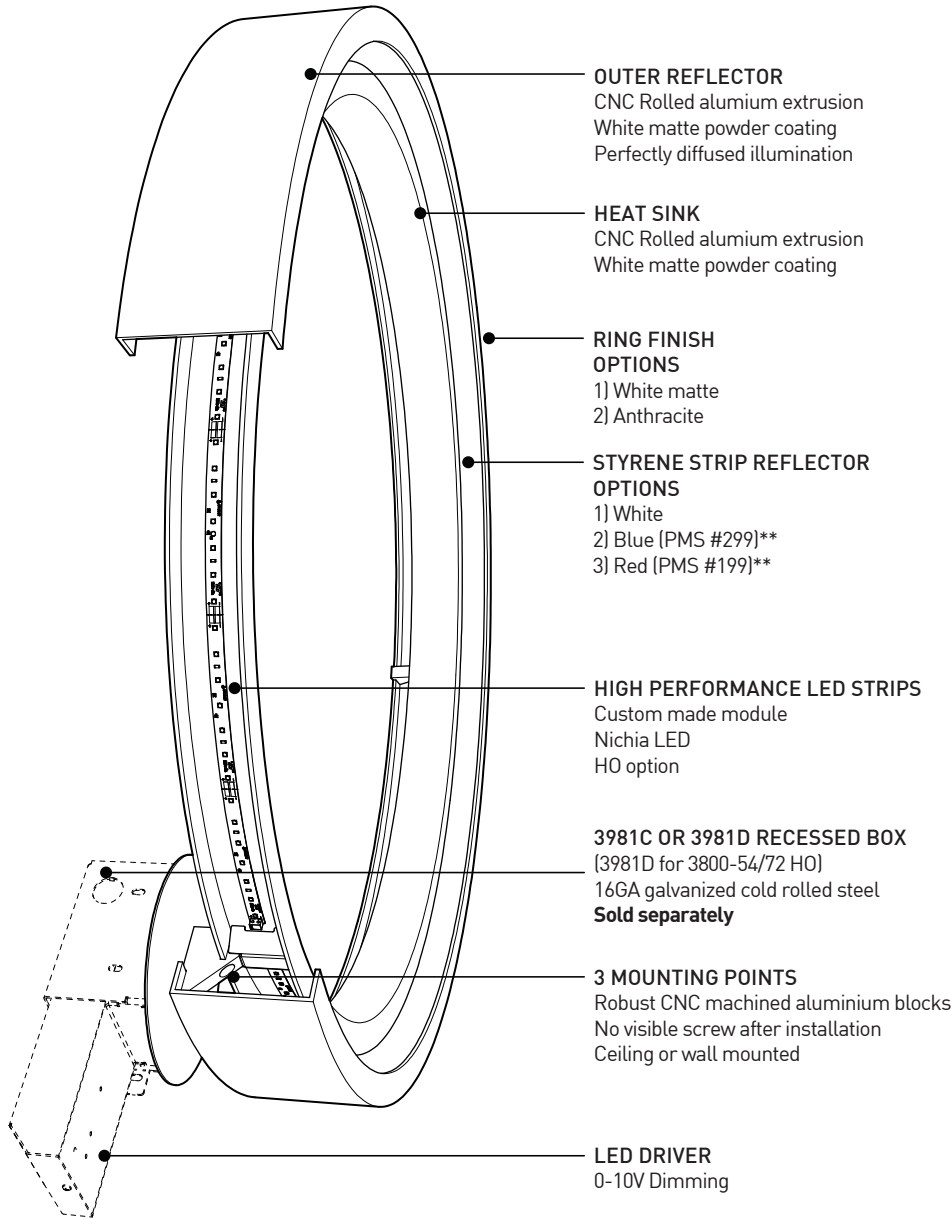

PRODUCT CHARACTERISTICS CARACTÉRISTIQUES DU PRODUIT

DESIGN:	The perfectly diffused direct / indirect illumination of Cycle create a luminous halo that fills large spaces with presence and simplicity. Optional blue or red interior finish for a singular colored glow.
STRUCTURE:	Seamlessly finished, rolled concentric aluminum extrusions with an inner finish in highly reflective white and outer finish in matte white or textured anthracite.
CERTIFIED:	c-CSA-us

RECOGNIZED WINNER

4 VERSATILE SIZES
An infinite number of possible layouts
From the smallest to the largest space

CEILING OR WALL MOUNTED

CHARACTERISTICS	3800-24	3800-36	3800-54	3800-72
LIGHT SOURCE	117x Nichia	195x Nichia	312x Nichia	429x Nichia
DELIVERED LUMENS	~1645 lm (4000K)	~2772 lm (4000K)	~4470 lm (4000K)	~6155 lm (4000K)
SYSTEM WATTAGE	~21W	~34W	~54W	~73W
LIGHT SOURCE (HO)	117x Nichia ± 41W	195x Nichia ± 69W	312x Nichia ± 110W	429x Nichia ± 127W
DELIVERED LUMENS (HO)	~3287 lm (4000K)	~5547 lm (4000K)	~8944 lm (4000K)	~11691 lm (4000K)
SYSTEM WATTAGE	~48W	~78W	~126W	~144W
MODULE	UL Recognized - Custom design flexible strip - Made in USA			
CRI	85 CRI (typical)			
STRUCTURE	Custom CNC rolled aluminium extrusions (0.125in thickness) / Seamless welding			
LIGHT DISTRIBUTION	Direct/Indirect 50/50			
VOLTAGE*	120V or 277V or 347V*	120V or 277V or 347V*	120V or 277V or 347V*	120V or 277V
DIMMING	0-10V Dimming (standard with this fixture)			
WARRANTY	5 years			
WEIGHT (PACKED)	35 lbs	50 lbs	75 lbs	100 lbs