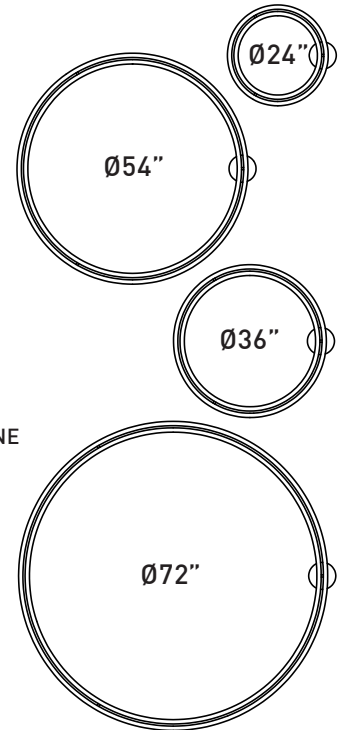

RECOGNIZED WINNER

4 FORMATS POLYVALENTS
Une infinité de combinaisons possibles
Pour les petits aux plus grands espaces