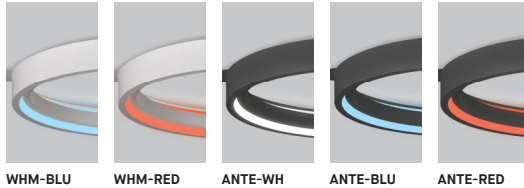

FINISH OPTION FINI COULEUR

ORDERING SPECIFICATION SPÉCIFICATION DE COMMANDE

MODEL MODÈLE	CODE
3800-24 CYCLE 24"	
3800-36 CYCLE 36"	
3800-54 CYCLE 54"	
3800-72 CYCLE 72"	

LIGHT SOURCE SOURCE LUMINEUSE

(WATTAGE, LAMP TYPE, OTHER INFO)

3800-24	LED	LED.HO	LED REGULAR OUTPUT	LED HIGH OUTPUT
3800-36	LED		LED REGULAR OUTPUT	LED HIGH OUTPUT
	LED.HO		LED HIGH OUTPUT	
3800-54	LED		LED REGULAR OUTPUT	LED HIGH OUTPUT
	LED.HO		LED HIGH OUTPUT	
3800-72	LED		LED REGULAR OUTPUT	LED HIGH OUTPUT
	LED.HO		LED HIGH OUTPUT	

COLOR TEMPERATURE TEMPÉRATURE DE COULEUR

30	3000K
35	3500K
40	4000K

VOLTAGE VOLTAGE

120V	120 VOLT
277V	277 VOLT

DIMMING OPTION OPTION DE GRADATION

DV	0-10V DIMMING (120-277 VOLT)
DP	PHASE DIMMING (120V)
	LED DIMMING DRIVER IS STANDARD IN THIS PRODUCT

DRIVER POSITION POSITION DU PILOTE

RDP	RDP
RDP	RECESSED DRIVER*
	*3981C FOR (3800-24, 3800-36, 3800-54 (REG), 3800-72 (REG)) OR 3981D (3800-54 (REG), 3800-72 (HO))
	ACCESSORY IS REQUIRED. RECESSED DRIVER POSITION IS STANDARD IN THIS PRODUCT

CANOPY FINISH FINI PAVILLON

WHM	MATTE WHITE

RING FINISH FINI ANNEAU

WHM	MATTE WHITE
ANTE	ANTHRACITE FINE TEXTURE

OPTIONAL INSIDE FINISH OF EXTERNAL RING FINI INTERNE OPTIONNEL DE L'ANNEAU EXTÉRIEUR

IF NO FINISH IS SELECTED THE INSIDE FINISH OF THE EXTERNAL RING WILL BE WHITE

BLU	BLUE
RED	RED

ACCESSORY ACCESSOIRE

3981C	JUNCTION BOX FOR RECESSED DRIVER OPTION (FOR 3800-24, 3800-36, 3800-54 (REG), 3800-72 (REG))
3981D	JUNCTION BOX FOR RECESSED DRIVER OPTION (FOR 3800-54 (HO), 3800-72 (HO))

PRODUCT CHARACTERISTICS CARACTÉRISTIQUES DU PRODUIT

DESIGN:	The perfectly diffused direct / indirect illumination of Cycle create a luminous halo that fills large spaces with presence and simplicity. Optional blue or red interior finish for a singular colored glow.
STRUCTURE:	Seamlessly finished, rolled concentric aluminum extrusions with an inner finish in highly reflective white and outer finish in matte white or textured anthracite.
CERTIFIED:	c-CSA-us