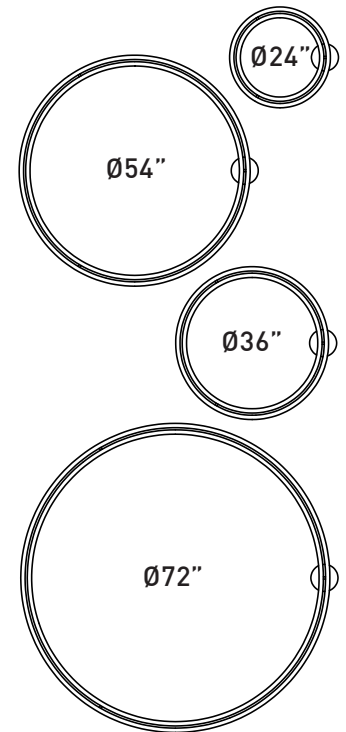

CYCLE 3800

PROJECT PROJÉT
SPEC TYPE
NOTES

FINISH OPTION FINI COULEUR

ORDERING SPECIFICATION SPÉCIFICATION DE COMMANDE

MODEL MODÈLE	CODE
3800-24 CYCLE 24"	
3800-36 CYCLE 36"	
3800-54 CYCLE 54"	
3800-72 CYCLE 72"	

RECOGNIZED WINNER

4 VERSATILE SIZES
An infinite number of possible layouts
From the smallest to the largest space

CEILING OR WALL MOUNTED

CHARACTERISTICS	3800-24	3800-36	3800-54	3800-72
LIGHT SOURCE	117x Nichia	195x Nichia	312x Nichia	429x Nichia
DELIVERED LUMENS	~1645 lm (4000K)	~2772 lm (4000K)	~4470 lm (4000K)	~6155 lm (4000K)
SYSTEM WATTAGE	~21W	~34W	~54W	~73W
LIGHT SOURCE (HO)	117x Nichia ± 41W	195x Nichia ± 69W	312x Nichia ± 110W	429x Nichia ± 127W
DELIVERED LUMENS (HO)	~3287 lm (4000K)	~5547 lm (4000K)	~8944 lm (4000K)	~11691 lm (4000K)
SYSTEM WATTAGE	~48W	~78W	~126W	~144W
MODULE	UL Recognized - Custom design flexible strip - Made in USA			
CRI	85 CRI (typical)			
STRUCTURE	Custom CNC rolled aluminium extrusions (0.125in thickness) / Seamless welding			
LIGHT DISTRIBUTION	Direct/Indirect 50/50			
VOLTAGE*	120V or 277V or 347V*	120V or 277V or 347V*	120V or 277V or 347V*	120V or 277V
DIMMING	0-10V Dimming (standard with this fixture)			
WARRANTY	5 years			
WEIGHT (PACKED)	35 lbs	50 lbs	75 lbs	100 lbs