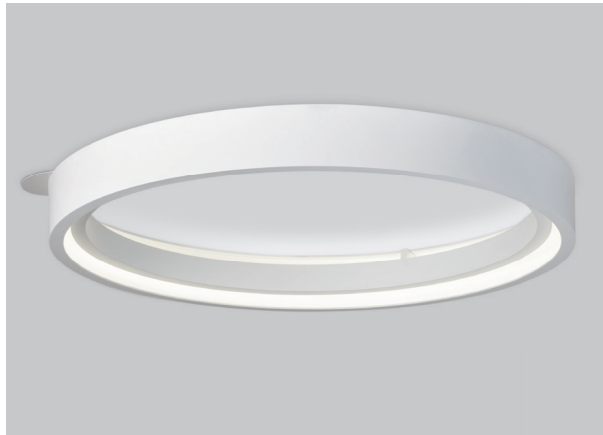

CYCLE 3800

PROJECT PROJÉT
SPEC TYPE
NOTES

FINISH OPTION FINI COULEUR

ORDERING SPECIFICATION SPÉCIFICATION DE COMMANDE

MODEL MODÈLE	CODE
3800-24 CYCLE 24"	
3800-36 CYCLE 36"	
3800-54 CYCLE 54"	
3800-72 CYCLE 72"	

LIGHT SOURCE SOURCE LUMINEUSE

(WATTAGE, LAMP TYPE, OTHER INFO)

3800-24	LED	LED.HO	LED REGULAR OUTPUT	LED HIGH OUTPUT
3800-36	LED		LED REGULAR OUTPUT	LED HIGH OUTPUT
	LED.HO		LED HIGH OUTPUT	
3800-54	LED		LED REGULAR OUTPUT	LED HIGH OUTPUT
	LED.HO		LED HIGH OUTPUT	
3800-72	LED		LED REGULAR OUTPUT	LED HIGH OUTPUT
	LED.HO		LED HIGH OUTPUT	

PRODUCT CHARACTERISTICS CARACTÉRISTIQUES DU PRODUIT

DESIGN:	The perfectly diffused direct / indirect illumination of Cycle create a luminous halo that fills large spaces with presence and simplicity. Optional blue or red interior finish for a singular colored glow.
STRUCTURE:	Seamlessly finished, rolled concentric aluminum extrusions with an inner finish in highly reflective white and outer finish in matte white or textured anthracite.
CERTIFIED:	c-CSA-us