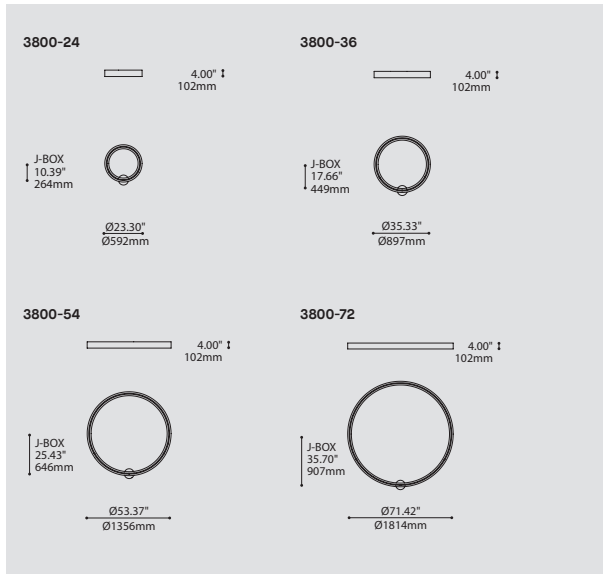

CYCLE 3800

PROJECT PROJÉT
SPEC TYPE
NOTES

FINISH OPTION FINI COULEUR

ORDERING SPECIFICATION SPÉCIFICATION DE COMMANDE

MODEL MODÈLE	CODE
3800-24 CYCLE 24"	
3800-36 CYCLE 36"	
3800-54 CYCLE 54"	
3800-72 CYCLE 72"	

LIGHT SOURCE SOURCE LUMINEUSE

(WATTAGE, LAMP TYPE, OTHER INFO)

3800-24	LED	LED.HO	LED REGULAR OUTPUT	LED HIGH OUTPUT
3800-36	LED		LED REGULAR OUTPUT	LED HIGH OUTPUT
	LED.HO		LED HIGH OUTPUT	
3800-54	LED		LED REGULAR OUTPUT	LED HIGH OUTPUT
	LED.HO		LED HIGH OUTPUT	
3800-72	LED		LED REGULAR OUTPUT	LED HIGH OUTPUT
	LED.HO		LED HIGH OUTPUT	

RECOGNIZED WINNER

4 VERSATILE SIZES
An infinite number of possible layouts
From the smallest to the largest space

CEILING OR WALL MOUNTED

CHARACTERISTICS	3800-24	3800-36	3800-54	3800-72
LIGHT SOURCE	117x Nichia	195x Nichia	312x Nichia	429x Nichia
DELIVERED LUMENS	~1645 lm (4000K)	~2772 lm (4000K)	~4470 lm (4000K)	~6155 lm (4000K)
SYSTEM WATTAGE	~21W	~34W	~54W	~73W
LIGHT SOURCE (HO)	117x Nichia ± 41W	195x Nichia ± 69W	312x Nichia ± 110W	429x Nichia ± 127W
DELIVERED LUMENS (HO)	~3287 lm (4000K)	~5547 lm (4000K)	~8944 lm (4000K)	~11691 lm (4000K)
SYSTEM WATTAGE	~48W	~78W	~126W	~144W
MODULE	UL Recognized - Custom design flexible strip - Made in USA			
CRI	85 CRI (typical)			
STRUCTURE	Custom CNC rolled aluminium extrusions (0.125in thickness) / Seamless welding			
LIGHT DISTRIBUTION	Direct/Indirect 50/50			
VOLTAGE*	120V or 277V or 347V*	120V or 277V or 347V*	120V or 277V or 347V*	120V or 277V
DIMMING	0-10V Dimming (standard with this fixture)			
WARRANTY	5 years			
WEIGHT (PACKED)	35 lbs	50 lbs	75 lbs	100 lbs