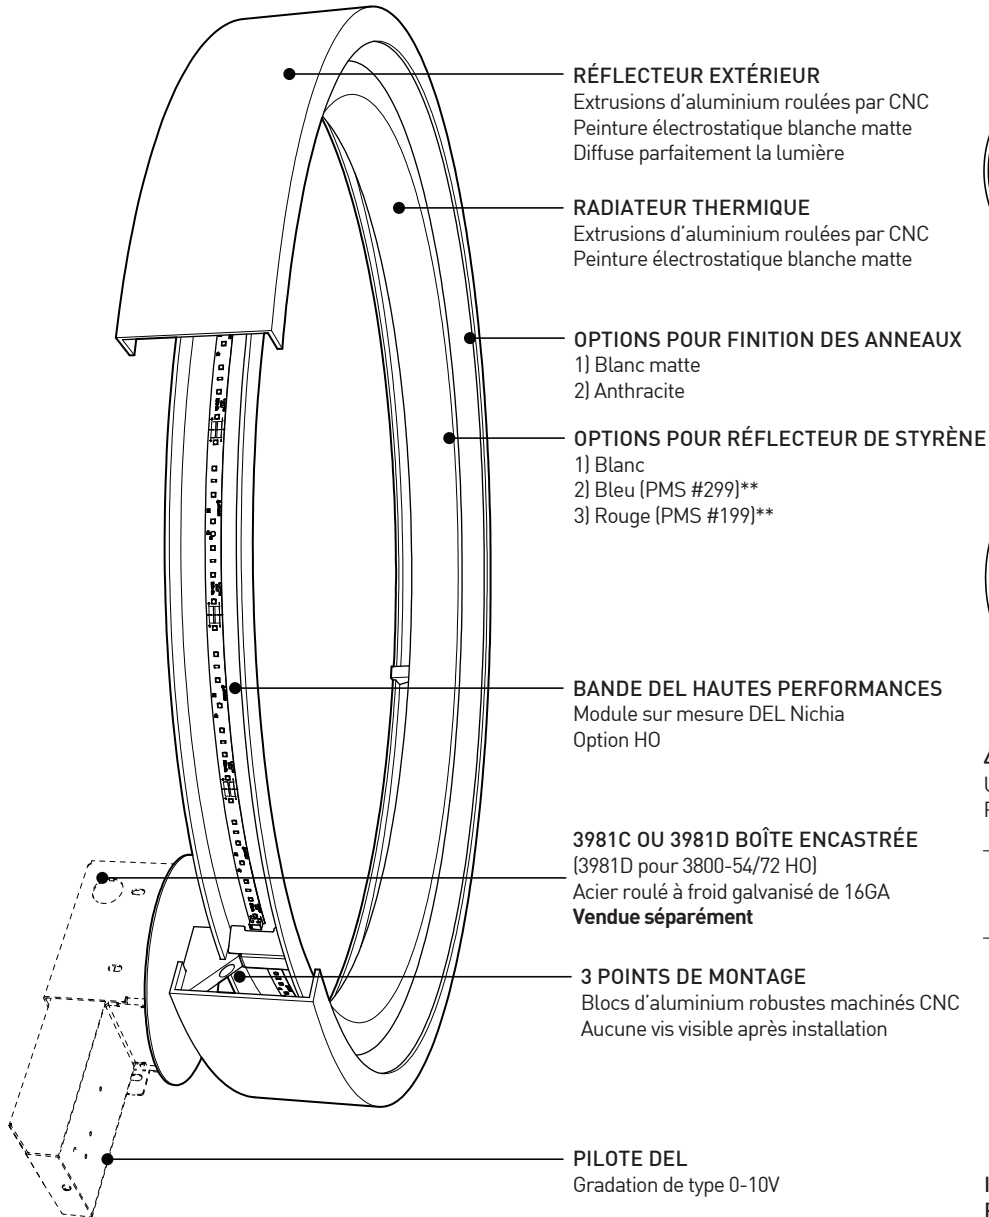

RECOGNIZED WINNER

4 FORMATS POLYVALENTS
Une infinité de combinaisons possibles
Pour les petits aux plus grands espaces