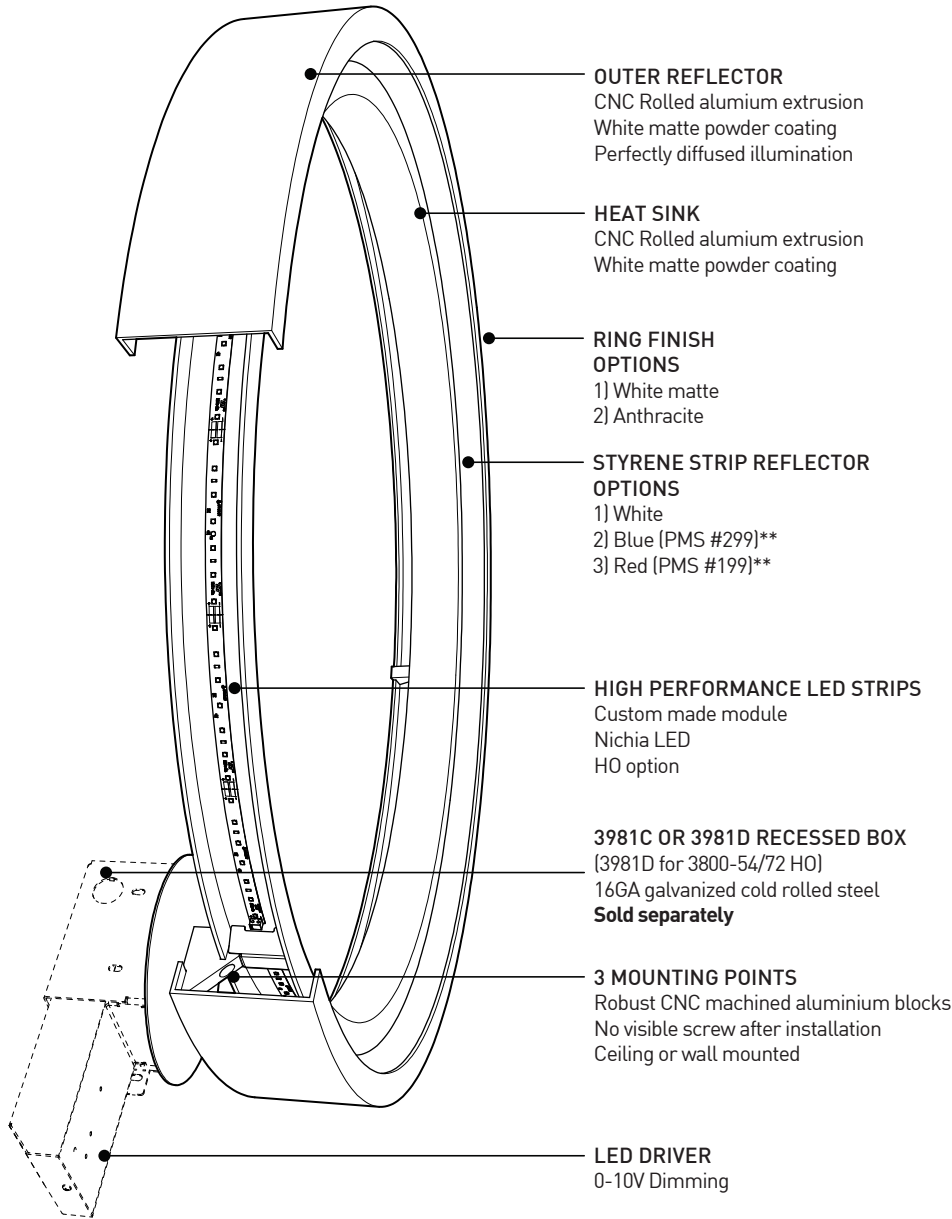

## PRODUCT CHARACTERISTICS CARACTÉRISTIQUES DU PRODUIT

<b>DESIGN:</b>	The perfectly diffused direct /indirect illumination of Cycle create a luminous halo that fills large spaces with presence and simplicity.
<b>STRUCTURE:</b>	Seamlessly finished, rolled concentric aluminum extrusions with powder coat finish.
<b>CERTIFIED:</b>	c-CSA-us
<b>CONCEPTION:</b>	L'éclairage direct/indirect diffus du Cycle crée un halo lumineux occupant l'espace avec simplicité et grandeur.
<b>STRUCTURE:</b>	Structure d'extrusions d'aluminium cintrées concentriques avec peinture électrostatique.
<b>CERTIFIÉ:</b>	c-CSA-us

RECOGNIZED WINNER

NGL 2014

**4 VERSATILE SIZES**  
An infinite number of possible layouts  
From the smallest to the largest space

CEILING OR WALL MOUNTED

CHARACTERISTICS	3800-24	3800-36	3800-54	3800-72
LIGHT SOURCE	117x Nichia	195x Nichia	312x Nichia	429x Nichia
DELIVERED LUMENS	~1645 lm (4000K)	~2772 lm (4000K)	~4470 lm (4000K)	~6155 lm (4000K)
SYSTEM WATTAGE	~21W	~34W	~54W	~73W
LIGHT SOURCE (HO)	117x Nichia ± 41W	195x Nichia ± 69W	312x Nichia ± 110W	429x Nichia ± 127W
DELIVERED LUMENS (HO)	~3287 lm (4000K)	~5547 lm (4000K)	~8944 lm (4000K)	~11691 lm (4000K)
SYSTEM WATTAGE	~48W	~78W	~126W	~144W
MODULE	UL Recognized - Custom design flexible strip - Made in USA			
CRI	85 CRI (typical)			
STRUCTURE	Custom CNC rolled aluminium extrusions (0.125in thickness) / Seamless welding			
LIGHT DISTRIBUTION	Direct/Indirect 50/50			
VOLTAGE*	120V or 277V or 347V*	120V or 277V or 347V*	120V or 277V or 347V*	120V or 277V
DIMMING	0-10V Dimming (standard with this fixture)			
WARRANTY	5 years			
WEIGHT (PACKED)	35 lbs	50 lbs	75 lbs	100 lbs