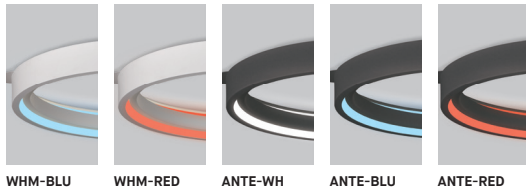

## OPTIONS

ORDERING SPECIFICATION	SPÉCIFICATION DE COMMANDE	CODE
<b>MODEL MODÈLE</b>		
3800-24	CYCLE 24"	
3800-36	CYCLE 36"	
3800-54	CYCLE 54"	
3800-72	CYCLE 72"	
<b>LIGHT SOURCE SOURCE LUMINEUSE</b>		
(WATTAGE, LAMP TYPE, OTHER INFO)		
<b>3800-24</b>		
LED	LED REGULAR OUTPUT	
LED.HO	LED HIGH OUTPUT	
<b>3800-36</b>		
LED	LED REGULAR OUTPUT	
LED.HO	LED HIGH OUTPUT	
<b>3800-54</b>		
LED	LED REGULAR OUTPUT	
LED.HO	LED HIGH OUTPUT	
<b>3800-72</b>		
LED	LED REGULAR OUTPUT	
LED.HO	LED HIGH OUTPUT	
<b>COLOR TEMPERATURE TEMPÉRATURE DE COULEUR</b>		
30	3000K	
35	3500K	
40	4000K	
<b>VOLTAGE VOLTAGE</b>		
120V	120 VOLT	
277V	277 VOLT	
<b>DIMMING OPTION OPTION DE GRADATION</b>		
DV	0-10V DIMMING (120-277 VOLT)	
DP	PHASE DIMMING (120V)	
	LED DIMMING DRIVER IS STANDARD IN THIS PRODUCT.	
<b>DRIVER POSITION POSITION DU PILOTE</b>		<b>RDP</b>
RDP	RECESSED DRIVER*	
	*3981C (3800-24, 3800-36, 3800-54 (REG), 3800-72 (REG)) OR 3981D (3800-54 (HO), 3800-72 (HO)) ACCESSORY IS REQUIRED. RECESSED DRIVER POSITION IS STANDARD IN THIS PRODUCT	
<b>CANOPY FINISH FINI PAVILLON</b>		<b>WHM</b>
WHM	MATTE WHITE	
<b>RING FINISH FINI ANNEAU</b>		
WHM	MATTE WHITE	
ANTE	ANTHRACITE FINE TEXTURE	
<b>OPTIONAL INSIDE FINISH OF EXTERNAL RING FINI INTERNE OPTIONNEL DE L'ANNEAU EXTÉRIEUR</b>		
IF NO FINISH IS SELECTED THE INSIDE FINISH OF THE EXTERNAL RING WILL BE WHITE		
BLU	BLUE	
RED	RED	
<b>ACCESSORY ACCESSOIRE</b>		
3981C	JUNCTION BOX FOR RECESSED DRIVER OPTION (FOR 3800-24, 3800-36, 3800-54 (REG), 3800-72 (REG))	
3981D	JUNCTION BOX FOR RECESSED DRIVER OPTION (FOR 3800-54 (HO), 3800-72 (HO))	