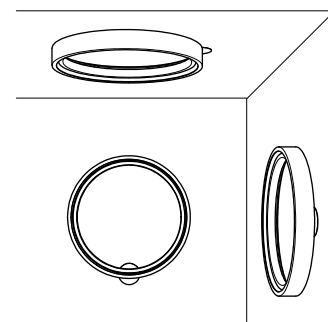

RECOGNIZED WINNER

NGL 2014

**4 VERSATILE SIZES**  
An infinite number of possible layouts  
From the smallest to the largest space

CEILING OR WALL MOUNTED

CHARACTERISTICS	3800-24	3800-36	3800-54	3800-72
LIGHT SOURCE	117x Nichia	195x Nichia	312x Nichia	429x Nichia
DELIVERED LUMENS	~1645 lm (4000K)	~2772 lm (4000K)	~4470 lm (4000K)	~6155 lm (4000K)
SYSTEM WATTAGE	~21W	~34W	~54W	~73W
LIGHT SOURCE (HO)	117x Nichia ± 41W	195x Nichia ± 69W	312x Nichia ± 110W	429x Nichia ± 127W
DELIVERED LUMENS (HO)	~3287 lm (4000K)	~5547 lm (4000K)	~8944 lm (4000K)	~11691 lm (4000K)
SYSTEM WATTAGE	~48W	~78W	~126W	~144W
MODULE	UL Recognized - Custom design flexible strip - Made in USA			
CRI	85 CRI (typical)			
STRUCTURE	Custom CNC rolled aluminium extrusions (0.125in thickness) / Seamless welding			
LIGHT DISTRIBUTION	Direct/Indirect 50/50			
VOLTAGE*	120V or 277V or 347V*	120V or 277V or 347V*	120V or 277V or 347V*	120V or 277V
DIMMING	0-10V Dimming (standard with this fixture)			
WARRANTY	5 years			
WEIGHT (PACKED)	35 lbs	50 lbs	75 lbs	100 lbs

**3800-24 | 3800-36**  
**3800-54 | 3800-72**

RECOGNIZED WINNER

NGL 2014

**4 FORMATS POLYVALENTS**

Une infinité de combinaisons possibles  
Pour les petits aux plus grands espaces

**INSTALLATION MURALE OU EN PLAFONNIER**