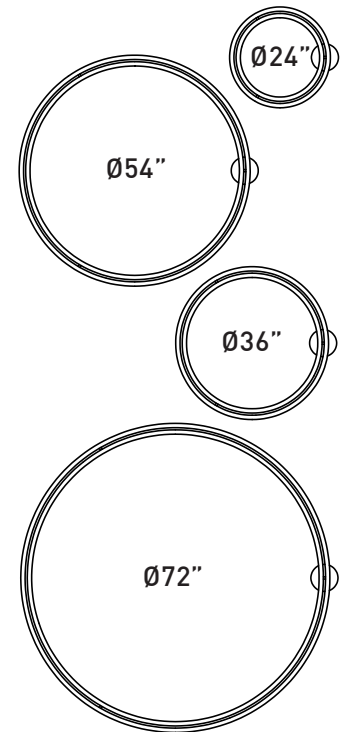

RECOGNIZED WINNER

NGL 2014

**4 VERSATILE SIZES**  
An infinite number of possible layouts  
From the smallest to the largest space

CEILING OR WALL MOUNTED

CHARACTERISTICS	3800-24	3800-36	3800-54	3800-72
LIGHT SOURCE	117x Nichia	195x Nichia	312x Nichia	429x Nichia
DELIVERED LUMENS	~1645 lm (4000K)	~2772 lm (4000K)	~4470 lm (4000K)	~6155 lm (4000K)
SYSTEM WATTAGE	~21W	~34W	~54W	~73W
LIGHT SOURCE (HO)	117x Nichia ± 41W	195x Nichia ± 69W	312x Nichia ± 110W	429x Nichia ± 127W
DELIVERED LUMENS (HO)	~3287 lm (4000K)	~5547 lm (4000K)	~8944 lm (4000K)	~11691 lm (4000K)
SYSTEM WATTAGE	~48W	~78W	~126W	~144W
MODULE	UL Recognized - Custom design flexible strip - Made in USA			
CRI	85 CRI (typical)			
STRUCTURE	Custom CNC rolled aluminium extrusions (0.125in thickness) / Seamless welding			
LIGHT DISTRIBUTION	Direct/Indirect 50/50			
VOLTAGE*	120V or 277V or 347V*	120V or 277V or 347V*	120V or 277V or 347V*	120V or 277V
DIMMING	0-10V Dimming (standard with this fixture)			
WARRANTY	5 years			
WEIGHT (PACKED)	35 lbs	50 lbs	75 lbs	100 lbs