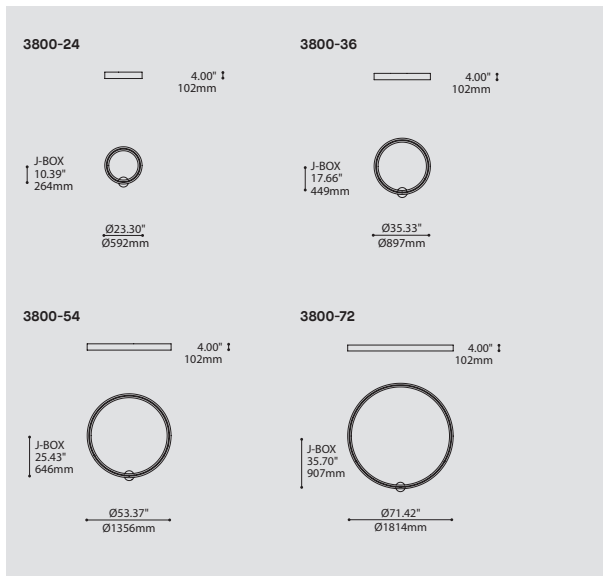

CYCLE 3800

PROJECT PROJÉT
SPEC TYPE
NOTES

FINISH OPTION FINI COULEUR

WHM-BLU WHM-RED ANTE-WH ANTE-BLU ANTE-RED

ORDERING SPECIFICATION SPÉCIFICATION DE COMMANDE

MODEL MODÈLE

3800-24	CYCLE 24"
3800-36	CYCLE 36"
3800-54	CYCLE 54"
3800-72	CYCLE 72"

LIGHT SOURCE SOURCE LUMINEUSE

(WATTAGE, LAMP TYPE, OTHER INFO)

3800-24		
LED		LED REGULAR OUTPUT
LED.HO		LED HIGH OUTPUT
3800-36		
LED		LED REGULAR OUTPUT
LED.HO		LED HIGH OUTPUT
3800-54		
LED		LED REGULAR OUTPUT
LED.HO		LED HIGH OUTPUT
3800-72		
LED		LED REGULAR OUTPUT
LED.HO		LED HIGH OUTPUT

RECOGNIZED WINNER

NGL 2014

4 VERSATILE SIZES
An infinite number of possible layouts
From the smallest to the largest space

CEILING OR WALL MOUNTED

CHARACTERISTICS	3800-24	3800-36	3800-54	3800-72
LIGHT SOURCE	117x Nichia	195x Nichia	312x Nichia	429x Nichia
DELIVERED LUMENS	~1645 lm (4000K)	~2772 lm (4000K)	~4470 lm (4000K)	~6155 lm (4000K)
SYSTEM WATTAGE	~21W	~34W	~54W	~73W
LIGHT SOURCE (HO)	117x Nichia ± 41W	195x Nichia ± 69W	312x Nichia ± 110W	429x Nichia ± 127W
DELIVERED LUMENS (HO)	~3287 lm (4000K)	~5547 lm (4000K)	~8944 lm (4000K)	~11691 lm (4000K)
SYSTEM WATTAGE	~48W	~78W	~126W	~144W
MODULE	UL Recognized - Custom design flexible strip - Made in USA			
CRI	85 CRI (typical)			
STRUCTURE	Custom CNC rolled aluminium extrusions (0.125in thickness) / Seamless welding			
LIGHT DISTRIBUTION	Direct/Indirect 50/50			
VOLTAGE*	120V or 277V or 347V*	120V or 277V or 347V*	120V or 277V or 347V*	120V or 277V
DIMMING	0-10V Dimming (standard with this fixture)			
WARRANTY	5 years			
WEIGHT (PACKED)	35 lbs	50 lbs	75 lbs	100 lbs