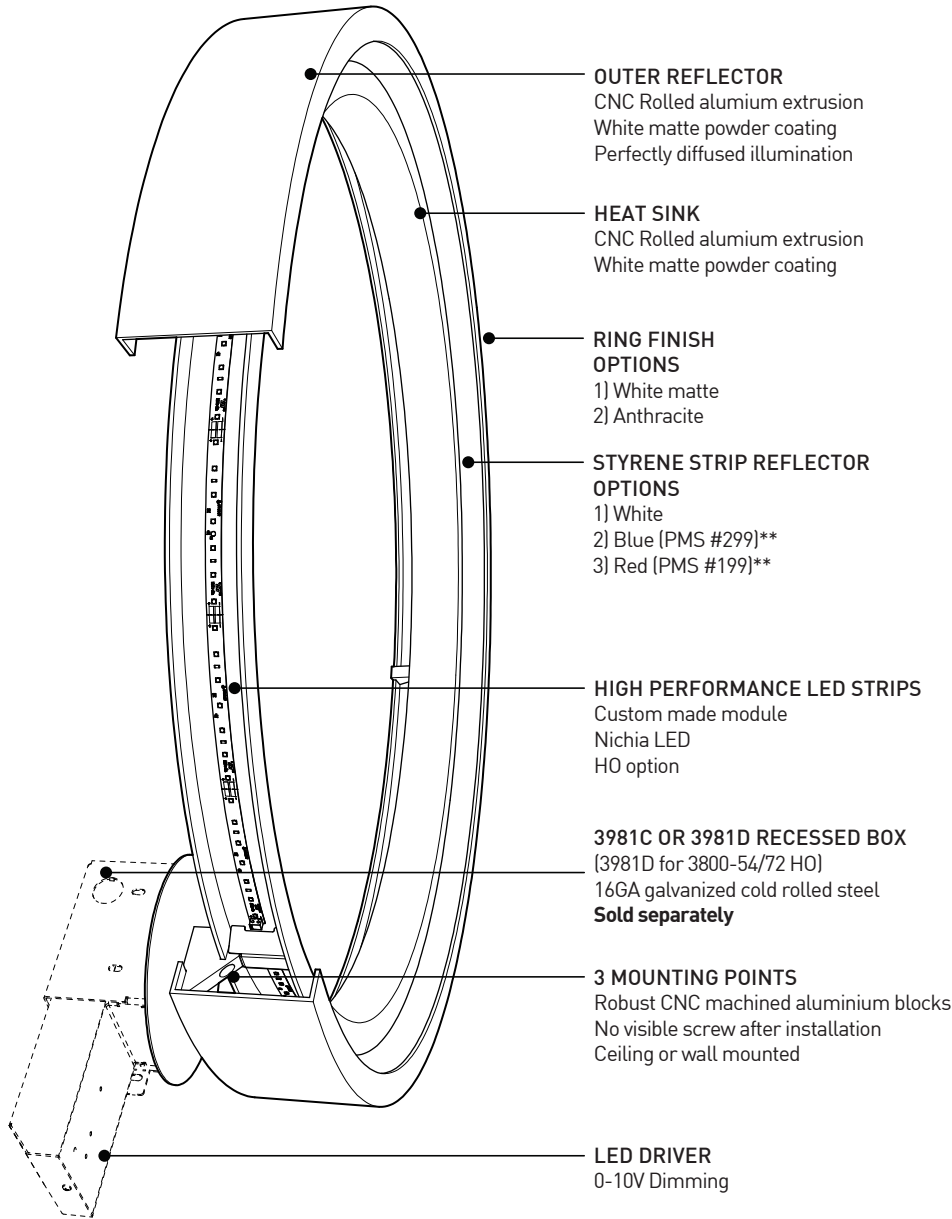

PRODUCT CHARACTERISTICS CARACTÉRISTIQUES DU PRODUIT

DESIGN:	The perfectly diffused direct / indirect illumination of Cycle create a luminous halo that fills large spaces with presence and simplicity. Optional blue or red interior finish for a singular colored glow.
STRUCTURE:	Seamlessly finished, rolled concentric aluminum extrusions with an inner finish in highly reflective white and outer finish in matte white or textured anthracite.
CERTIFIED:	c-CSA-us

RECOGNIZED WINNER

NGL 2014

4 VERSATILE SIZES
An infinite number of possible layouts
From the smallest to the largest space

CEILING OR WALL MOUNTED

CHARACTERISTICS	3800-24	3800-36	3800-54	3800-72
LIGHT SOURCE	117x Nichia	195x Nichia	312x Nichia	429x Nichia
DELIVERED LUMENS	~1645 lm (4000K)	~2772 lm (4000K)	~4470 lm (4000K)	~6155 lm (4000K)
SYSTEM WATTAGE	~21W	~34W	~54W	~73W
LIGHT SOURCE (HO)	117x Nichia ± 41W	195x Nichia ± 69W	312x Nichia ± 110W	429x Nichia ± 127W
DELIVERED LUMENS (HO)	~3287 lm (4000K)	~5547 lm (4000K)	~8944 lm (4000K)	~11691 lm (4000K)
SYSTEM WATTAGE	~48W	~78W	~126W	~144W
MODULE	UL Recognized - Custom design flexible strip - Made in USA			
CRI	85 CRI (typical)			
STRUCTURE	Custom CNC rolled aluminium extrusions (0.125in thickness) / Seamless welding			
LIGHT DISTRIBUTION	Direct/Indirect 50/50			
VOLTAGE*	120V or 277V or 347V*	120V or 277V or 347V*	120V or 277V or 347V*	120V or 277V
DIMMING	0-10V Dimming (standard with this fixture)			
WARRANTY	5 years			
WEIGHT (PACKED)	35 lbs	50 lbs	75 lbs	100 lbs