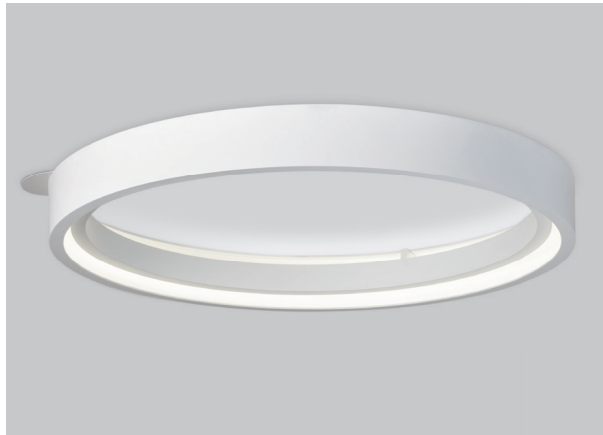

CYCLE 3800

PROJECT PROJÉT
SPEC TYPE
NOTES

FINISH OPTION FINI COULEUR

WHM-BLU WHM-RED ANTE-WH ANTE-BLU ANTE-RED

ORDERING SPECIFICATION SPÉCIFICATION DE COMMANDE

MODEL MODÈLE

3800-24	CYCLE 24"
3800-36	CYCLE 36"
3800-54	CYCLE 54"
3800-72	CYCLE 72"

LIGHT SOURCE SOURCE LUMINEUSE

(WATTAGE, LAMP TYPE, OTHER INFO)

3800-24		
LED		LED REGULAR OUTPUT
LED.HO		LED HIGH OUTPUT
3800-36		
LED		LED REGULAR OUTPUT
LED.HO		LED HIGH OUTPUT
3800-54		
LED		LED REGULAR OUTPUT
LED.HO		LED HIGH OUTPUT
3800-72		
LED		LED REGULAR OUTPUT
LED.HO		LED HIGH OUTPUT

PRODUCT CHARACTERISTICS CARACTÉRISTIQUES DU PRODUIT

DESIGN:	The perfectly diffused direct / indirect illumination of Cycle create a luminous halo that fills large spaces with presence and simplicity. Optional blue or red interior finish for a singular colored glow.
STRUCTURE:	Seamlessly finished, rolled concentric aluminum extrusions with an inner finish in highly reflective white and outer finish in matte white or textured anthracite.
CERTIFIED:	c-CSA-us