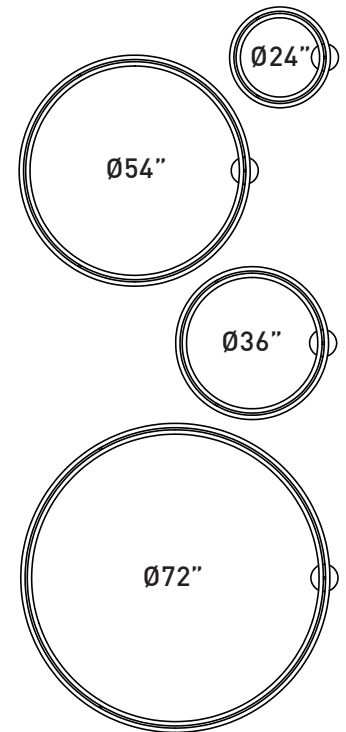

CYCLE 3800

PROJECT PROJÉT
SPEC TYPE
NOTES

FINISH OPTION FINI COULEUR

WHM-BLU WHM-RED ANTE-WH ANTE-BLU ANTE-RED

ORDERING SPECIFICATION SPÉCIFICATION DE COMMANDE

MODEL MODÈLE

3800-24	CYCLE 24"
3800-36	CYCLE 36"
3800-54	CYCLE 54"
3800-72	CYCLE 72"

LIGHT SOURCE SOURCE LUMINEUSE

(WATTAGE, LAMP TYPE, OTHER INFO)

3800-24		
LED		LED REGULAR OUTPUT
LED.HO		LED HIGH OUTPUT
3800-36		
LED		LED REGULAR OUTPUT
LED.HO		LED HIGH OUTPUT
3800-54		
LED		LED REGULAR OUTPUT
LED.HO		LED HIGH OUTPUT
3800-72		
LED		LED REGULAR OUTPUT
LED.HO		LED HIGH OUTPUT

RECOGNIZED WINNER

NGL 2014

4 VERSATILE SIZES
An infinite number of possible layouts
From the smallest to the largest space

CEILING OR WALL MOUNTED

CHARACTERISTICS	3800-24	3800-36	3800-54	3800-72
LIGHT SOURCE	117x Nichia	195x Nichia	312x Nichia	429x Nichia
DELIVERED LUMENS	~1645 lm (4000K)	~2772 lm (4000K)	~4470 lm (4000K)	~6155 lm (4000K)
SYSTEM WATTAGE	~21W	~34W	~54W	~73W
LIGHT SOURCE (HO)	117x Nichia ± 41W	195x Nichia ± 69W	312x Nichia ± 110W	429x Nichia ± 127W
DELIVERED LUMENS (HO)	~3287 lm (4000K)	~5547 lm (4000K)	~8944 lm (4000K)	~11691 lm (4000K)
SYSTEM WATTAGE	~48W	~78W	~126W	~144W
MODULE	UL Recognized - Custom design flexible strip - Made in USA			
CRI	85 CRI (typical)			
STRUCTURE	Custom CNC rolled aluminium extrusions (0.125in thickness) / Seamless welding			
LIGHT DISTRIBUTION	Direct/Indirect 50/50			
VOLTAGE*	120V or 277V or 347V*	120V or 277V or 347V*	120V or 277V or 347V*	120V or 277V
DIMMING	0-10V Dimming (standard with this fixture)			
WARRANTY	5 years			
WEIGHT (PACKED)	35 lbs	50 lbs	75 lbs	100 lbs