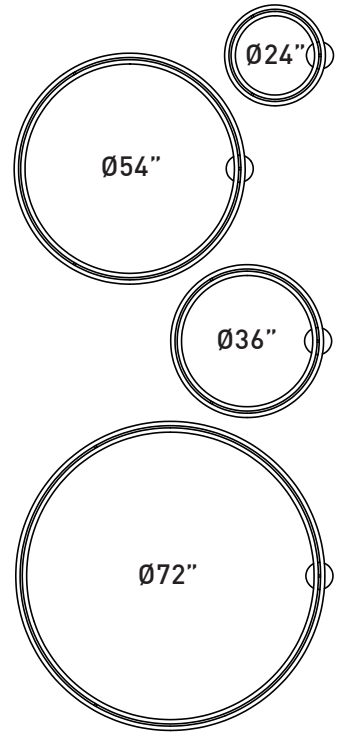

4 VERSATILE SIZES
An infinite number of possible layouts
From the smallest to the largest space

CEILING OR WALL MOUNTED

CHARACTERISTICS	3800-24	3800-36	3800-54	3800-72
LIGHT SOURCE	117x Nichia	195x Nichia	312x Nichia	429x Nichia
DELIVERED LUMENS	~1645 lm (4000K)	~2772 lm (4000K)	~4470 lm (4000K)	~6155 lm (4000K)
SYSTEM WATTAGE	~21W	~34W	~54W	~73W
LIGHT SOURCE (HO)	117x Nichia ± 41W	195x Nichia ± 69W	312x Nichia ± 110W	429x Nichia ± 127W
DELIVERED LUMENS (HO)	~3287 lm (4000K)	~5547 lm (4000K)	~8944 lm (4000K)	~11691 lm (4000K)
SYSTEM WATTAGE	~48W	~78W	~126W	~144W
MODULE	UL Recognized - Custom design flexible strip - Made in USA			
CRI	85 CRI (typical)			
STRUCTURE	Custom CNC rolled aluminium extrusions (0.125in thickness) / Seamless welding			
LIGHT DISTRIBUTION	Direct/Indirect 50/50			
VOLTAGE*	120V or 277V or 347V*	120V or 277V or 347V*	120V or 277V or 347V*	120V or 277V
DIMMING	0-10V Dimming (standard with this fixture)			
WARRANTY	5 years			
WEIGHT (PACKED)	35 lbs	50 lbs	75 lbs	100 lbs