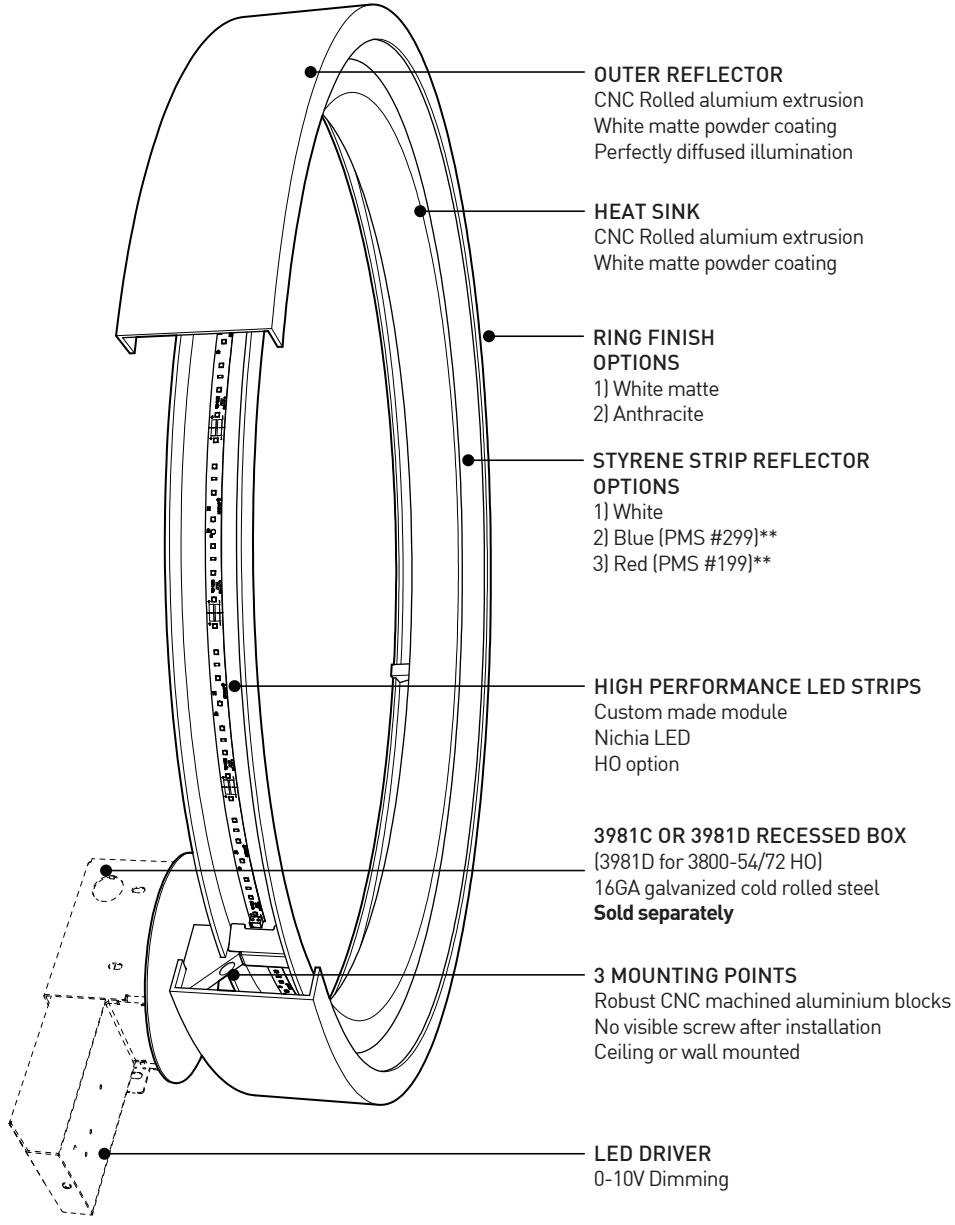

PRODUCT CHARACTERISTICS CARACTÉRISTIQUES DU PRODUIT

DESIGN:	The perfectly diffused direct /indirect illumination of Cycle create a luminous halo that fills large spaces with presence and simplicity.
STRUCTURE:	Seamlessly finished, rolled concentric aluminum extrusions with powder coat finish.
CERTIFIED:	c-CSA-us
CONCEPTION:	L'éclairage direct/indirect diffus du Cycle crée un halo lumineux occupant l'espace avec simplicité et grandeur.
STRUCTURE:	Structure d'extrusions d'aluminium cintrées concentriques avec peinture électrostatique.
CERTIFIÉ:	c-CSA-us

4 VERSATILE SIZES
An infinite number of possible layouts
From the smallest to the largest space

CEILING OR WALL MOUNTED

CHARACTERISTICS	3800-24	3800-36	3800-54	3800-72
LIGHT SOURCE	117x Nichia	195x Nichia	312x Nichia	429x Nichia
DELIVERED LUMENS	~1645 lm (4000K)	~2772 lm (4000K)	~4470 lm (4000K)	~6155 lm (4000K)
SYSTEM WATTAGE	~21W	~34W	~54W	~73W
LIGHT SOURCE (HO)	117x Nichia ± 41W	195x Nichia ± 69W	312x Nichia ± 110W	429x Nichia ± 127W
DELIVERED LUMENS (HO)	~3287 lm (4000K)	~5547 lm (4000K)	~8944 lm (4000K)	~11691 lm (4000K)
SYSTEM WATTAGE	~48W	~78W	~126W	~144W
MODULE	UL Recognized - Custom design flexible strip - Made in USA			
CRI	85 CRI (typical)			
STRUCTURE	Custom CNC rolled aluminium extrusions (0.125in thickness) / Seamless welding			
LIGHT DISTRIBUTION	Direct/Indirect 50/50			
VOLTAGE*	120V or 277V or 347V*	120V or 277V or 347V*	120V or 277V or 347V*	120V or 277V
DIMMING	0-10V Dimming (standard with this fixture)			
WARRANTY	5 years			
WEIGHT (PACKED)	35 lbs	50 lbs	75 lbs	100 lbs