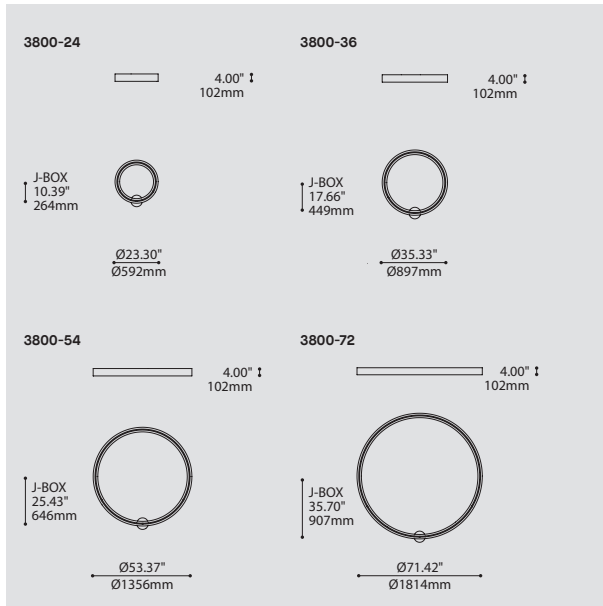

OPTIONS

ORDERING SPECIFICATION	SPÉCIFICATION DE COMMANDE	CODE
MODEL MODÈLE		
3800-24	CYCLE 24"	
3800-36	CYCLE 36"	
3800-54	CYCLE 54"	
3800-72	CYCLE 72"	
LIGHT SOURCE SOURCE LUMINEUSE		
(WATTAGE, LAMP TYPE, OTHER INFO)		
3800-24		
LED	LED REGULAR OUTPUT	
LED.HO	LED HIGH OUTPUT	
3800-36		
LED	LED REGULAR OUTPUT	
LED.HO	LED HIGH OUTPUT	
3800-54		
LED	LED REGULAR OUTPUT	
LED.HO	LED HIGH OUTPUT	
3800-72		
LED	LED REGULAR OUTPUT	
LED.HO	LED HIGH OUTPUT	
COLOR TEMPERATURE TEMPÉRATURE DE COULEUR		
30	3000K	
35	3500K	
40	4000K	
VOLTAGE VOLTAGE		
120V	120 VOLT	
277V	277 VOLT	
DIMMING OPTION OPTION DE GRADATION		
DV	0-10V DIMMING (120-277 VOLT)	
DP	PHASE DIMMING (120V)	
	LED DIMMING DRIVER IS STANDARD IN THIS PRODUCT.	
DRIVER POSITION POSITION DU PILOTE		RDP
RDP	RECESSED DRIVER*	
	*3981C (3800-24, 3800-36, 3800-54 (REG), 3800-72 (REG)) OR 3981D (3800-54 (HO), 3800-72 (HO)) ACCESSORY IS REQUIRED. RECESSED DRIVER POSITION IS STANDARD IN THIS PRODUCT	
CANOPY FINISH FINI PAVILLON		WHM
WHM	MATTE WHITE	
RING FINISH FINI ANNEAU		
WHM	MATTE WHITE	
ANTE	ANTHRACITE FINE TEXTURE	
OPTIONAL INSIDE FINISH OF EXTERNAL RING FINI INTERNE OPTIONNEL DE L'ANNEAU EXTÉRIEUR		
IF NO FINISH IS SELECTED THE INSIDE FINISH OF THE EXTERNAL RING WILL BE WHITE		
BLU	BLUE	
RED	RED	
ACCESSORY ACCESSOIRE		
3981C	JUNCTION BOX FOR RECESSED DRIVER OPTION (FOR 3800-24, 3800-36, 3800-54 (REG), 3800-72 (REG))	
3981D	JUNCTION BOX FOR RECESSED DRIVER OPTION (FOR 3800-54 (HO), 3800-72 (HO))	

PRODUCT CHARACTERISTICS CARACTÉRISTIQUES DU PRODUIT

DESIGN:	The perfectly diffused direct /indirect illumination of Cycle create a luminous halo that fills large spaces with presence and simplicity.
STRUCTURE:	Seamlessly finished, rolled concentric aluminum extrusions with powder coat finish.
CERTIFIED:	c-CSA-us
CONCEPTION:	L'éclairage direct/indirect diffus du Cycle crée un halo lumineux occupant l'espace avec simplicité et grandeur.
STRUCTURE:	Structure d'extrusions d'aluminium cintrées concentriques avec peinture électrostatique.
CERTIFIÉ:	c-CSA-us