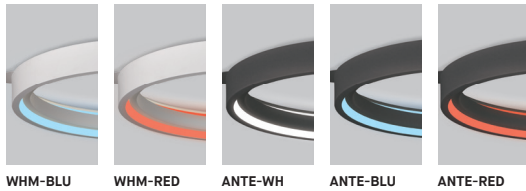

CYCLE 3800

PROJECT PROJÉT
SPEC TYPE
NOTES

OPTIONS

ORDERING SPECIFICATION	SPÉCIFICATION DE COMMANDE	CODE
MODEL MODÈLE		
3800-24	CYCLE 24"	
3800-36	CYCLE 36"	
3800-54	CYCLE 54"	
3800-72	CYCLE 72"	
LIGHT SOURCE SOURCE LUMINEUSE		
(WATTAGE, LAMP TYPE, OTHER INFO)		
3800-24		
LED	LED REGULAR OUTPUT	
LED.HO	LED HIGH OUTPUT	
3800-36		
LED	LED REGULAR OUTPUT	
LED.HO	LED HIGH OUTPUT	
3800-54		
LED	LED REGULAR OUTPUT	
LED.HO	LED HIGH OUTPUT	
3800-72		
LED	LED REGULAR OUTPUT	
LED.HO	LED HIGH OUTPUT	
COLOR TEMPERATURE TEMPÉRATURE DE COULEUR		
30	3000K	
35	3500K	
40	4000K	
VOLTAGE VOLTAGE		
120V	120 VOLT	
277V	277 VOLT	
DIMMING OPTION OPTION DE GRADATION		
DV	0-10V DIMMING (120-277 VOLT)	
DP	PHASE DIMMING (120V)	
	LED DIMMING DRIVER IS STANDARD IN THIS PRODUCT.	
DRIVER POSITION POSITION DU PILOTE		RDP
RDP	RECESSED DRIVER*	
	*3981C (3800-24, 3800-36, 3800-54 (REG), 3800-72 (REG)) OR 3981D (3800-54 (HO), 3800-72 (HO)) ACCESSORY IS REQUIRED. RECESSED DRIVER POSITION IS STANDARD IN THIS PRODUCT	
CANOPY FINISH FINI PAVILLON		WHM
WHM	MATTE WHITE	
RING FINISH FINI ANNEAU		
WHM	MATTE WHITE	
ANTE	ANTHRACITE FINE TEXTURE	
OPTIONAL INSIDE FINISH OF EXTERNAL RING FINI INTERNE OPTIONNEL DE L'ANNEAU EXTÉRIEUR		
IF NO FINISH IS SELECTED THE INSIDE FINISH OF THE EXTERNAL RING WILL BE WHITE		
BLU	BLUE	
RED	RED	
ACCESSORY ACCESSOIRE		
3981C	JUNCTION BOX FOR RECESSED DRIVER OPTION (FOR 3800-24, 3800-36, 3800-54 (REG), 3800-72 (REG))	
3981D	JUNCTION BOX FOR RECESSED DRIVER OPTION (FOR 3800-54 (HO), 3800-72 (HO))	