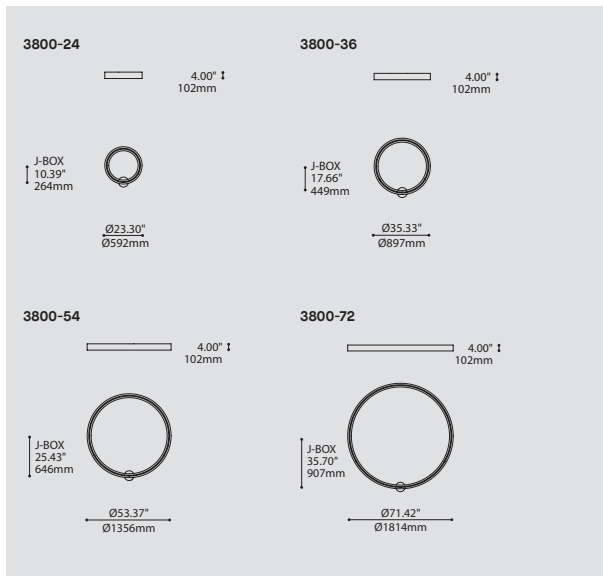

CYCLE 3800

PROJECT PROJÉT
SPEC TYPE
NOTES

FINISH OPTION FINI COULEUR

ORDERING SPECIFICATION SPÉCIFICATION DE COMMANDE

MODEL MODÈLE	CODE
3800-24 CYCLE 24"	
3800-36 CYCLE 36"	
3800-54 CYCLE 54"	
3800-72 CYCLE 72"	

RECOGNIZED WINNER

4 VERSATILE SIZES
An infinite number of possible layouts
From the smallest to the largest space

CEILING OR WALL MOUNTED

CHARACTERISTICS	3800-24	3800-36	3800-54	3800-72
LIGHT SOURCE	117x Nichia	195x Nichia	312x Nichia	429x Nichia
DELIVERED LUMENS	~1645 lm (4000K)	~2772 lm (4000K)	~4470 lm (4000K)	~6155 lm (4000K)
SYSTEM WATTAGE	~21W	~34W	~54W	~73W
LIGHT SOURCE (HO)	117x Nichia ± 41W	195x Nichia ± 69W	312x Nichia ± 110W	429x Nichia ± 127W
DELIVERED LUMENS (HO)	~3287 lm (4000K)	~5547 lm (4000K)	~8944 lm (4000K)	~11691 lm (4000K)
SYSTEM WATTAGE	~48W	~78W	~126W	~144W
MODULE	UL Recognized - Custom design flexible strip - Made in USA			
CRI	85 CRI (typical)			
STRUCTURE	Custom CNC rolled aluminium extrusions (0.125in thickness) / Seamless welding			
LIGHT DISTRIBUTION	Direct/Indirect 50/50			
VOLTAGE*	120V or 277V or 347V*	120V or 277V or 347V*	120V or 277V or 347V*	120V or 277V
DIMMING	0-10V Dimming (standard with this fixture)			
WARRANTY	5 years			
WEIGHT (PACKED)	35 lbs	50 lbs	75 lbs	100 lbs