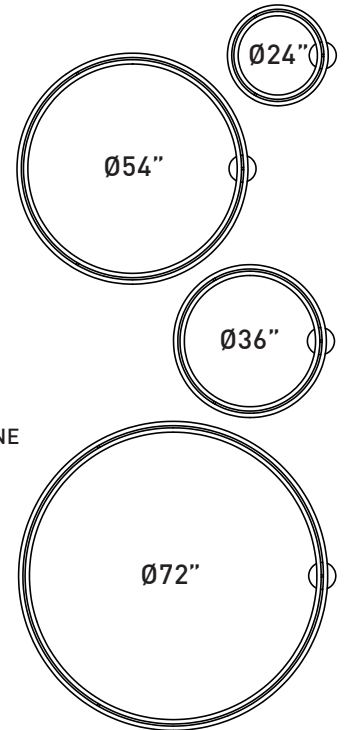

RECOGNIZED WINNER

4 FORMATS POLYVALENTS
Une infinité de combinaisons possibles
Pour les petits aux plus grands espaces