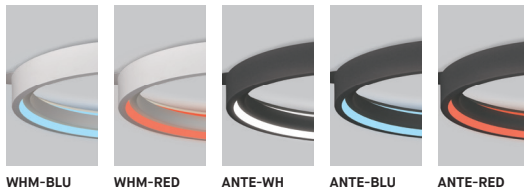

FINISH OPTION FINI COULEUR

ORDERING SPECIFICATION SPÉCIFICATION DE COMMANDE

MODEL MODÈLE	CODE
3800-24 CYCLE 24"	
3800-36 CYCLE 36"	
3800-54 CYCLE 54"	
3800-72 CYCLE 72"	

LIGHT SOURCE SOURCE LUMINEUSE

(WATTAGE, LAMP TYPE, OTHER INFO)

3800-24	LED	LED.HO	LED REGULAR OUTPUT	LED HIGH OUTPUT
	☰			
		☰		
3800-36	LED	LED.HO	LED REGULAR OUTPUT	LED HIGH OUTPUT
	☰			
		☰		
3800-54	LED	LED.HO	LED REGULAR OUTPUT	LED HIGH OUTPUT
	☰			
		☰		
3800-72	LED	LED.HO	LED REGULAR OUTPUT	LED HIGH OUTPUT
	☰			
		☰		

COLOR TEMPERATURE TEMPÉRATURE DE COULEUR

30	3000K
35	3500K
40	4000K

VOLTAGE VOLTAGE

120V	120 VOLT
277V	277 VOLT

DIMMING OPTION OPTION DE GRADATION

DV	0-10V DIMMING (120-277 VOLT)
DP	PHASE DIMMING (120V)
	LED DIMMING DRIVER IS STANDARD IN THIS PRODUCT

DRIVER POSITION POSITION DU PILOTE

RDP	RDP
RDP	RECESSED DRIVER*
	*3981C FOR (3800-24, 3800-36, 3800-54 (REG), 3800-72 (REG)) OR 3981D (3800-54 (REG), 3800-72 (HO))
	ACCESSORY IS REQUIRED. RECESSED DRIVER POSITION IS STANDARD IN THIS PRODUCT

CANOPY FINISH FINI PAVILLON

WHM	MATTE WHITE

RING FINISH FINI ANNEAU

WHM	MATTE WHITE
ANTE	ANTHRACITE FINE TEXTURE

OPTIONAL INSIDE FINISH OF EXTERNAL RING FINI INTERNE OPTIONNEL DE L'ANNEAU EXTÉRIEUR

IF NO FINISH IS SELECTED THE INSIDE FINISH OF THE EXTERNAL RING WILL BE WHITE

BLU	BLUE
RED	RED

ACCESSORY ACCESSOIRE

3981C	JUNCTION BOX FOR RECESSED DRIVER OPTION (FOR 3800-24, 3800-36, 3800-54 (REG), 3800-72 (REG))
3981D	JUNCTION BOX FOR RECESSED DRIVER OPTION (FOR 3800-54 (HO), 3800-72 (HO))

PRODUCT CHARACTERISTICS CARACTÉRISTIQUES DU PRODUIT

DESIGN:	The perfectly diffused direct / indirect illumination of Cycle create a luminous halo that fills large spaces with presence and simplicity. Optional blue or red interior finish for a singular colored glow.
STRUCTURE:	Seamlessly finished, rolled concentric aluminum extrusions with an inner finish in highly reflective white and outer finish in matte white or textured anthracite.
CERTIFIED:	c-CSA-us