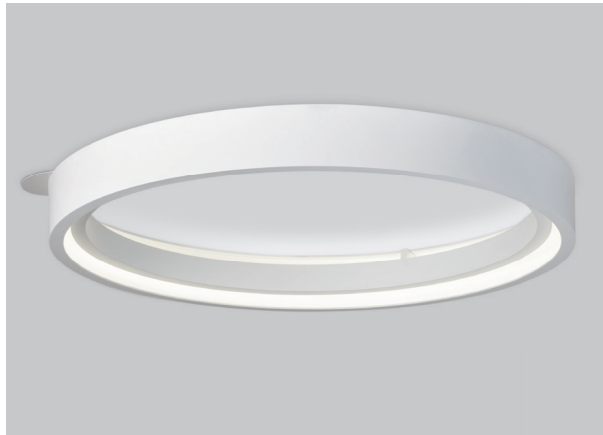

CYCLE 3800

PROJECT PROJÉT
SPEC TYPE
NOTES

FINISH OPTION FINI COULEUR

ORDERING SPECIFICATION SPÉCIFICATION DE COMMANDE

MODEL MODÈLE	CODE
3800-24 CYCLE 24"	
3800-36 CYCLE 36"	
3800-54 CYCLE 54"	
3800-72 CYCLE 72"	

LIGHT SOURCE SOURCE LUMINEUSE

(WATTAGE, LAMP TYPE, OTHER INFO)

3800-24	LED	LED.HO	LED REGULAR OUTPUT	LED HIGH OUTPUT
	☰			
		☰		
3800-36	LED	LED.HO	LED REGULAR OUTPUT	LED HIGH OUTPUT
	☰			
		☰		
3800-54	LED	LED.HO	LED REGULAR OUTPUT	LED HIGH OUTPUT
	☰			
		☰		
3800-72	LED	LED.HO	LED REGULAR OUTPUT	LED HIGH OUTPUT
	☰			
		☰		

PRODUCT CHARACTERISTICS CARACTÉRISTIQUES DU PRODUIT

DESIGN:	The perfectly diffused direct / indirect illumination of Cycle create a luminous halo that fills large spaces with presence and simplicity. Optional blue or red interior finish for a singular colored glow.
STRUCTURE:	Seamlessly finished, rolled concentric aluminum extrusions with an inner finish in highly reflective white and outer finish in matte white or textured anthracite.
CERTIFIED:	c-CSA-us