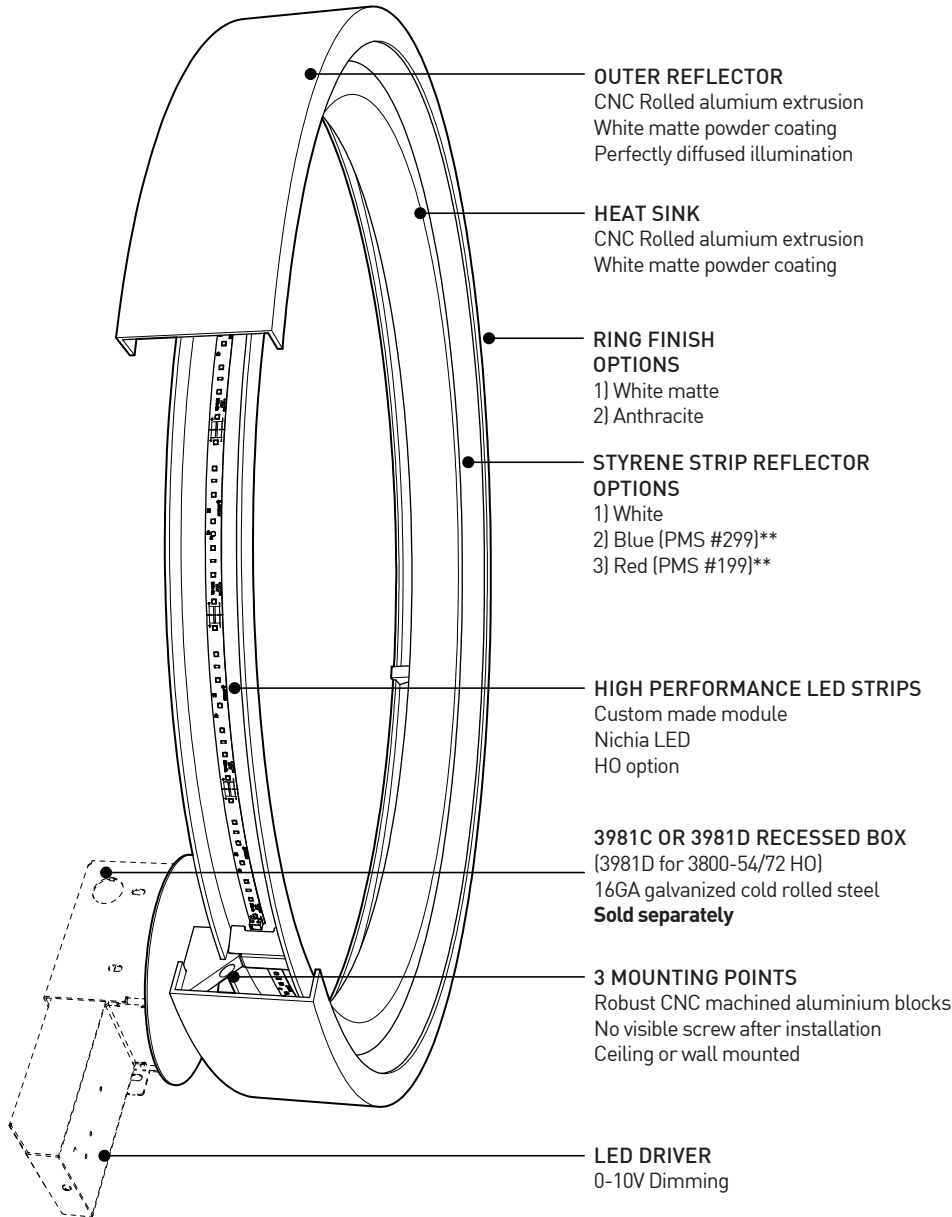

PRODUCT CHARACTERISTICS CARACTÉRISTIQUES DU PRODUIT

DESIGN:	The perfectly diffused direct / indirect illumination of Cycle create a luminous halo that fills large spaces with presence and simplicity. Optional blue or red interior finish for a singular colored glow.
STRUCTURE:	Seamlessly finished, rolled concentric aluminum extrusions with an inner finish in highly reflective white and outer finish in matte white or textured anthracite.
CERTIFIED:	c-CSA-us

RECOGNIZED WINNER

4 VERSATILE SIZES
An infinite number of possible layouts
From the smallest to the largest space

CEILING OR WALL MOUNTED

CHARACTERISTICS	3800-24	3800-36	3800-54	3800-72
LIGHT SOURCE	117x Nichia	195x Nichia	312x Nichia	429x Nichia
DELIVERED LUMENS	~1645 lm (4000K)	~2772 lm (4000K)	~4470 lm (4000K)	~6155 lm (4000K)
SYSTEM WATTAGE	~21W	~34W	~54W	~73W
LIGHT SOURCE (HO)	117x Nichia ± 41W	195x Nichia ± 69W	312x Nichia ± 110W	429x Nichia ± 127W
DELIVERED LUMENS (HO)	~3287 lm (4000K)	~5547 lm (4000K)	~8944 lm (4000K)	~11691 lm (4000K)
SYSTEM WATTAGE	~48W	~78W	~126W	~144W
MODULE	UL Recognized - Custom design flexible strip - Made in USA			
CRI	85 CRI (typical)			
STRUCTURE	Custom CNC rolled aluminium extrusions (0.125in thickness) / Seamless welding			
LIGHT DISTRIBUTION	Direct/Indirect 50/50			
VOLTAGE*	120V or 277V or 347V*	120V or 277V or 347V*	120V or 277V or 347V*	120V or 277V
DIMMING	0-10V Dimming (standard with this fixture)			
WARRANTY	5 years			
WEIGHT (PACKED)	35 lbs	50 lbs	75 lbs	100 lbs