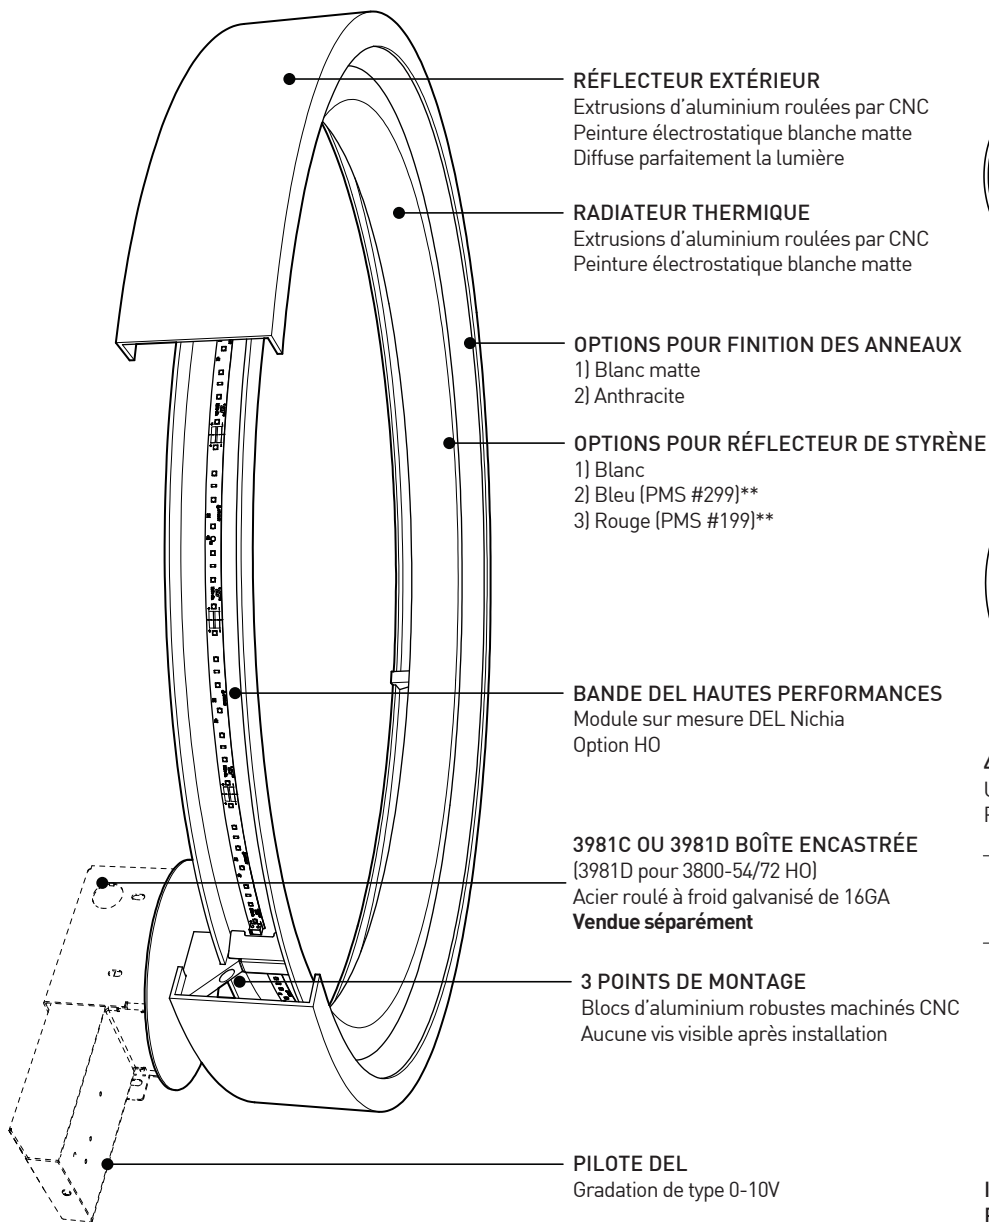

RECOGNIZED WINNER

NGL 2014

4 FORMATS POLYVALENTS
Une infinité de combinaisons possibles
Pour les petits aux plus grands espaces