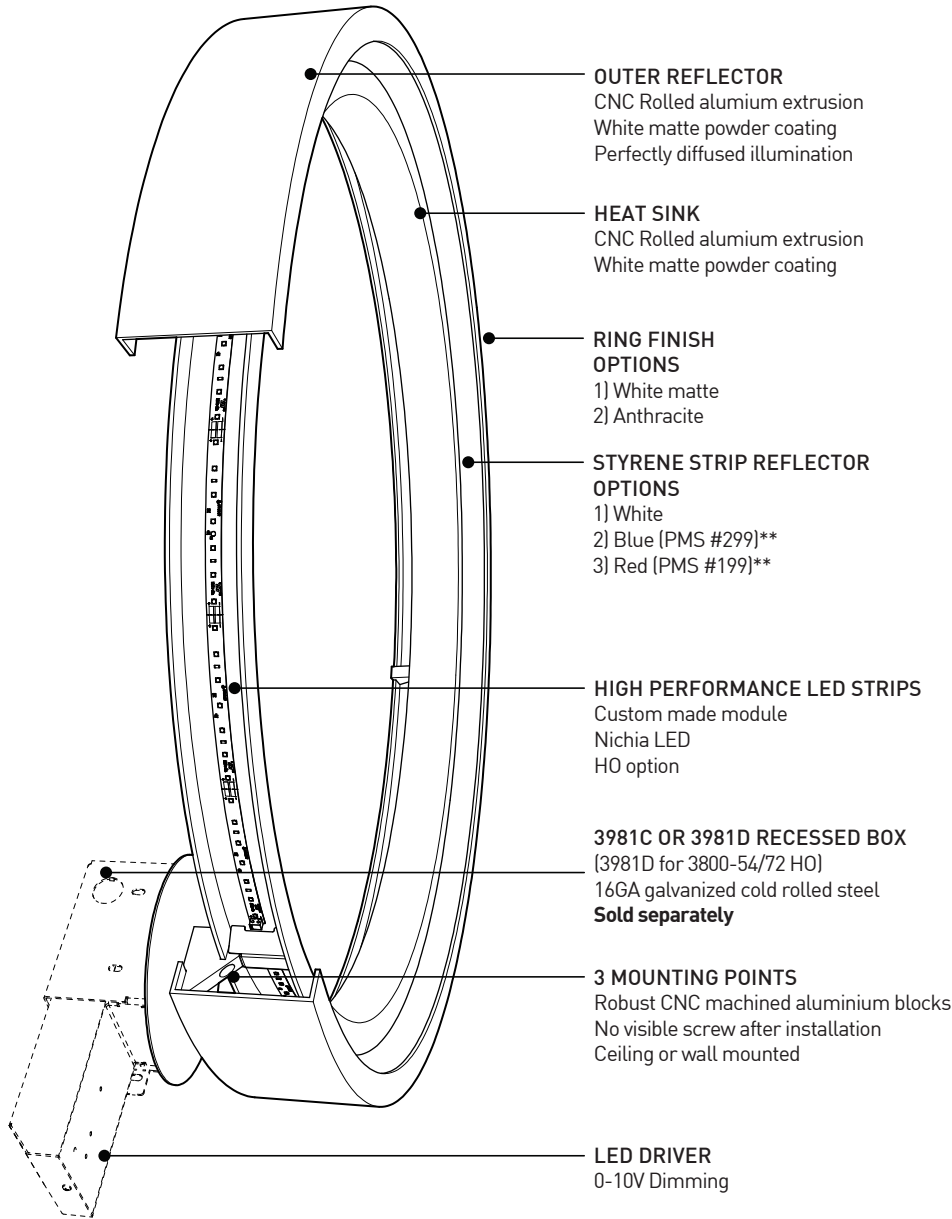

PRODUCT CHARACTERISTICS CARACTÉRISTIQUES DU PRODUIT

DESIGN:	The perfectly diffused direct /indirect illumination of Cycle create a luminous halo that fills large spaces with presence and simplicity.
STRUCTURE:	Seamlessly finished, rolled concentric aluminum extrusions with powder coat finish.
CERTIFIED:	c-CSA-us
CONCEPTION:	L'éclairage direct/indirect diffus du Cycle crée un halo lumineux occupant l'espace avec simplicité et grandeur.
STRUCTURE:	Structure d'extrusions d'aluminium cintrées concentriques avec peinture électrostatique.
CERTIFIÉ:	c-CSA-us

RECOGNIZED WINNER

NGL 2014

4 VERSATILE SIZES
An infinite number of possible layouts
From the smallest to the largest space

CEILING OR WALL MOUNTED

CHARACTERISTICS	3800-24	3800-36	3800-54	3800-72
LIGHT SOURCE	117x Nichia	195x Nichia	312x Nichia	429x Nichia
DELIVERED LUMENS	~1645 lm (4000K)	~2772 lm (4000K)	~4470 lm (4000K)	~6155 lm (4000K)
SYSTEM WATTAGE	~21W	~34W	~54W	~73W
LIGHT SOURCE (HO)	117x Nichia ± 41W	195x Nichia ± 69W	312x Nichia ± 110W	429x Nichia ± 127W
DELIVERED LUMENS (HO)	~3287 lm (4000K)	~5547 lm (4000K)	~8944 lm (4000K)	~11691 lm (4000K)
SYSTEM WATTAGE	~48W	~78W	~126W	~144W
MODULE	UL Recognized - Custom design flexible strip - Made in USA			
CRI	85 CRI (typical)			
STRUCTURE	Custom CNC rolled aluminium extrusions (0.125in thickness) / Seamless welding			
LIGHT DISTRIBUTION	Direct/Indirect 50/50			
VOLTAGE*	120V or 277V or 347V*	120V or 277V or 347V*	120V or 277V or 347V*	120V or 277V
DIMMING	0-10V Dimming (standard with this fixture)			
WARRANTY	5 years			
WEIGHT (PACKED)	35 lbs	50 lbs	75 lbs	100 lbs