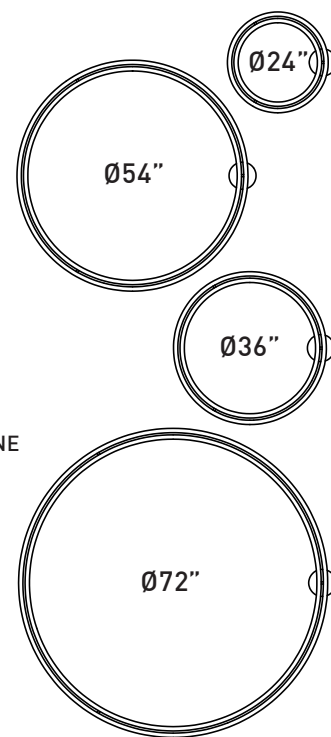

RECOGNIZED WINNER

NGL 2014

4 FORMATS POLYVALENTS
Une infinité de combinaisons possibles
Pour les petits aux plus grands espaces