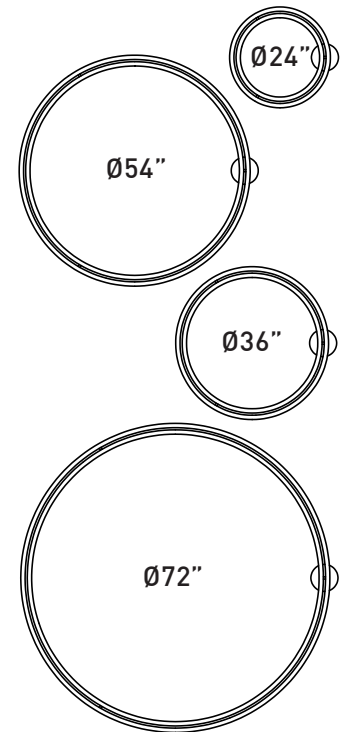

RECOGNIZED WINNER

NGL 2014

4 VERSATILE SIZES
An infinite number of possible layouts
From the smallest to the largest space

CEILING OR WALL MOUNTED

CHARACTERISTICS	3800-24	3800-36	3800-54	3800-72
LIGHT SOURCE	117x Nichia	195x Nichia	312x Nichia	429x Nichia
DELIVERED LUMENS	~1645 lm (4000K)	~2772 lm (4000K)	~4470 lm (4000K)	~6155 lm (4000K)
SYSTEM WATTAGE	~21W	~34W	~54W	~73W
LIGHT SOURCE (HO)	117x Nichia ± 41W	195x Nichia ± 69W	312x Nichia ± 110W	429x Nichia ± 127W
DELIVERED LUMENS (HO)	~3287 lm (4000K)	~5547 lm (4000K)	~8944 lm (4000K)	~11691 lm (4000K)
SYSTEM WATTAGE	~48W	~78W	~126W	~144W
MODULE	UL Recognized - Custom design flexible strip - Made in USA			
CRI	85 CRI (typical)			
STRUCTURE	Custom CNC rolled aluminium extrusions (0.125in thickness) / Seamless welding			
LIGHT DISTRIBUTION	Direct/Indirect 50/50			
VOLTAGE*	120V or 277V or 347V*	120V or 277V or 347V*	120V or 277V or 347V*	120V or 277V
DIMMING	0-10V Dimming (standard with this fixture)			
WARRANTY	5 years			
WEIGHT (PACKED)	35 lbs	50 lbs	75 lbs	100 lbs