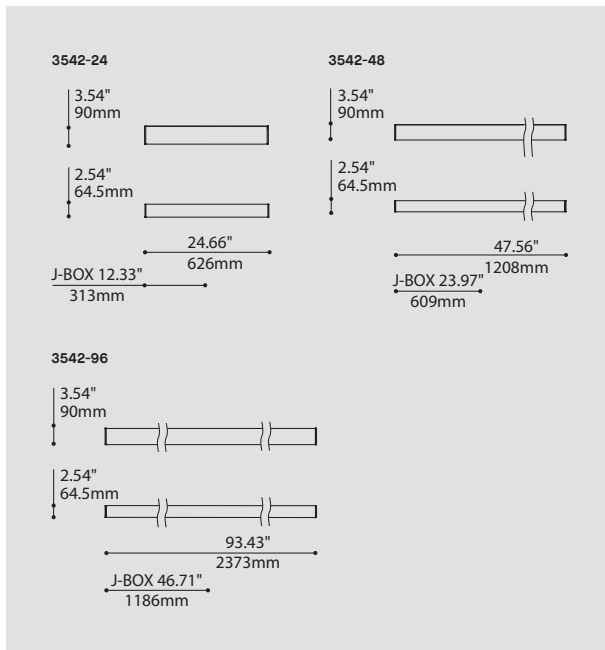

# STROKE 3542

PROJECT PROJET

SPEC TYPE

NOTES

FAMILY FAMILLE

3542 (WALL)

74042

## ORDERING SPECIFICATION SPÉCIFICATION DE COMMANDE

CODE

### MODEL MODÈLE

3542-24 STROKE 24"  
3542-48 STROKE 48"  
3542-96 STROKE 96"

## SPECIFICATIONS

	3542-24	3542-24 HO	3542-48	3542-48 HO	3542-96	3542-96 HO
LIGHT SOURCE	48 x Nichia mid power LED		96 x Nichia mid power LED		192 x Nichia mid power LED	
MODULE	UL Recognized - Made in USA					
DELIVERED LUMENS	~923lm	~1687lm	~1806lm	~3483lm	~3488lm	~6615lm
LUMENS PER FOOT	~461.5lm	~843lm	~451lm	~870lm	~436lm	~826lm
SYSTEM WATTAGE	9.4W	19.8W	18.4W	40.4W	37.4W	77.2W
DIMMING	Standard 0-10V dimming (DV)					
CRI	85 CRI (Typical)					
ENDCAPS	Chromed or white machined aluminum endcaps					
DIFFUSER	Custom extruded high performance diffuser					
VOLTAGE	120V - 277V					
LIGHT DISTRIBUTION	Semi-Direct					
WARRANTY	5 years					