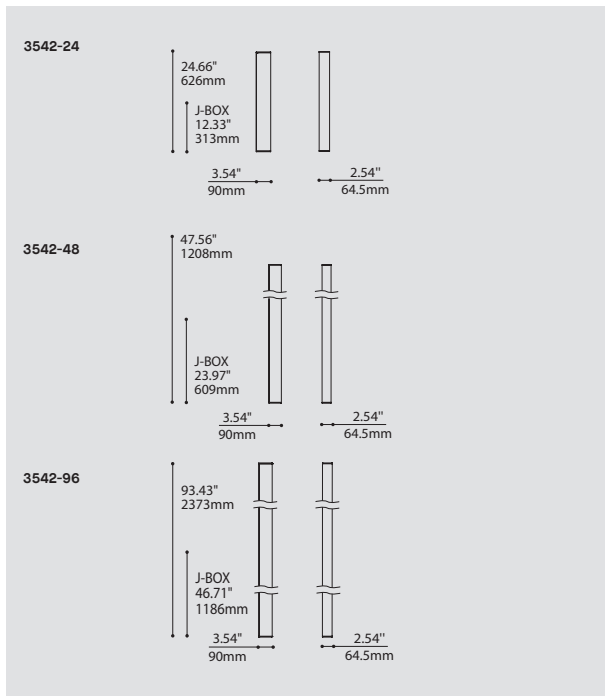

STROKE 3542

PROJECT PROJET

SPEC TYPE

NOTES

FAMILY FAMILLE

3542

74042

ORDERING SPECIFICATION SPÉCIFICATION DE COMMANDE

CODE

MODEL MODÈLE

3542-24 STROKE 24"
 3542-48 STROKE 48"
 3542-96 STROKE 96"

LIGHT SOURCE SOURCE LUMINEUSE

(WATTAGE, LAMP TYPE, OTHER INFO)

3542-24
 LED.9 9W, LED
 LED.17 17W, LED HO
 3542-48
 LED.17 17W, LED
 LED.34 34W, LED HO
 3542-96
 LED.34 34W, LED
 LED.68 68W, LED HO

SPECIFICATIONS

	3542-24	3542-24 HO	3542-48	3542-48 HO	3542-96	3542-96 HO
LIGHT SOURCE	48 x Nichia mid power LED		96 x Nichia mid power LED		192 x Nichia mid power LED	
MODULE	UL Recognized - Made in USA					
DELIVERED LUMENS	~923lm	~1687lm	~1806lm	~3483lm	~3488lm	~6615lm
LUMENS PER FOOT	~461.5lm	~843lm	~451lm	~870lm	~436lm	~826lm
SYSTEM WATTAGE	9.4W	19.8W	18.4W	40.4W	37.4W	77.2W
DIMMING	Standard 0-10V dimming (DV)					
CRI	85 CRI (Typical)					
ENDCAPS	Chromed or white machined aluminum endcaps					
DIFFUSER	Custom extruded high performance diffuser					
VOLTAGE	120V - 277V					
LIGHT DISTRIBUTION	Semi-Direct					
WARRANTY	5 years					