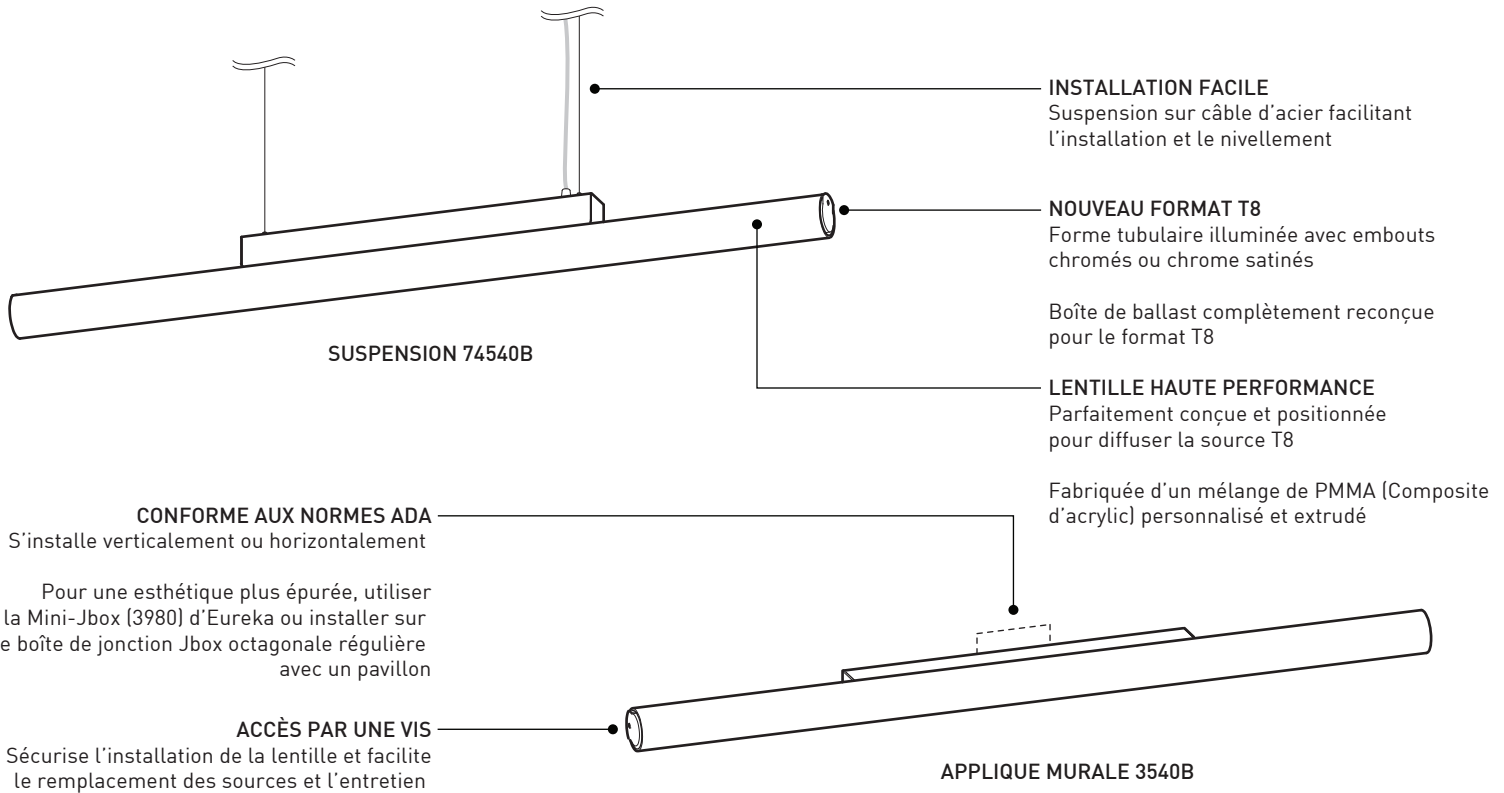

SPÉCIFICATIONS

SOURCE LUMINEUSE
BALLAST
GRADATION (ADVANCE)
GRADATION (LUTRON)
URGENCE
DOUILLES
VOLTAGE
STRUCTURE
EMOBOUTS
ABAT-JOUR
SUSPENSION
IES / REVIT
GARANTIE

FLUORESCENT

1 x 32W T8 (F32T8)
Advance Optanium ou équivalent: Protection programmée Start-EOL (End-of- Life)
DM1 - Advance Mark 10 120V ou 277V , DM7 - Advance Mark 7 120V -277V
D3D - Lutron Hi-Lume 3D 120/277V (Ecosystem Digital Link Wiring) , D33 - Lutron Hi-Lume 3D 120/277V (3 fils)
IOTA ISL-28 (1 source 32w-425 Lm/90 min) , ISL-54 (1 source 32w-700 Lm/90 min) - Installation à distance dans 3981B d'Eureka
BJB G13 (Bi-pin moyen) socle à pression avec verrou par rotation
120V, 277V ou 347V (Pas disponible avec gradation)
Acier 18 jauges embouti avec fini chromé ou chrome satiné - pièces internes en acier galvanisé
Aluminium usiné et plaqué
Mélange de PMMA (Composite d'acrylic) personnalisé et extrudé avec transmission et diffusion performantes
Double câbles d'acier infiniment ajustables grâce à des pièces agrippantes et verrouillables
Sur demande
2 ans

225 de Liège Ouest, Suite #200
Montréal (QC), Canada H2P 1H4
Tel : 514.385.3515 Fax : 514.385.4169
www.eurekalighting.com

3540B-48
74540B-48