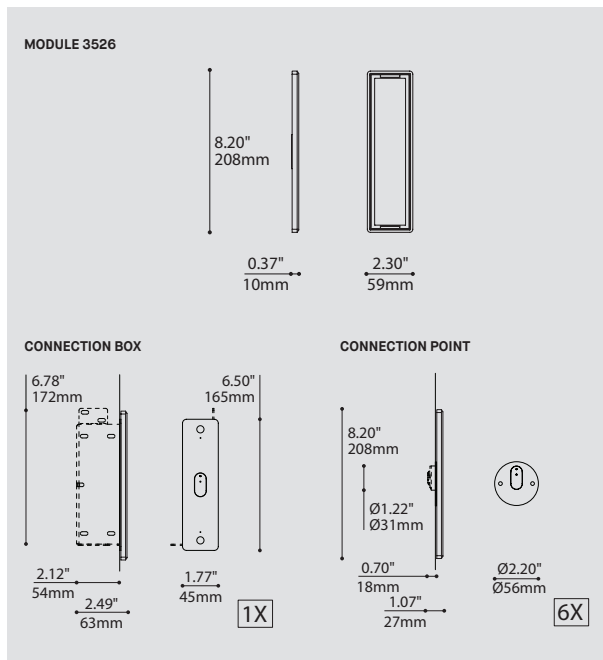

ELEMENT 3526

PROJECT PROJET
SPEC TYPE
NOTES

OPTIONS

CONNECTION BOX

CONNECTION POINT

ORDERING SPECIFICATION	SPÉCIFICATION DE COMMANDE	CODE
MODEL MODÈLE	3526 ELEMENT	3526
LIGHT SOURCE SOURCE LUMINEUSE	7XOLED.3 (WATTAGE, LAMP TYPE, OTHER INFO) 3W X 7, OLED	7XOLED.3
COLOR TEMPERATURE TEMPÉRATURE DE COULEUR	30 3000K 40 4000K	
VOLTAGE VOLTAGE	120V 120 VOLT 277V 277 VOLT	
DIMMING OPTION OPTION DE GRADATION	DV 0-10V DIMMING (120-277V) LED DIMMING DRIVER IS STANDARD IN THIS PRODUCT.	DV
MODULE FINISH FINI MODULE	SAB SANDBLASTED LACQUERED	SAB

WALL CONNECTORS

The connectors system comes in set of seven. Six of those doesn't need a junction box for a simpler installation.

MOVABLE OLED MODULE

The movable luminous modules allows a surprising configuration flexibility. The electrical connections are assured by discreet contact points located on the connector's surface.

SPECIFICATIONS

LIGHT SOURCE	7 x LG Display OLED Light
DELIVERED LUMENS	545lm (75lm per module)
FIXTURE SYSTEM WATTAGE	21W
DIMMING	Standard 0-10V dimming
CRI	87 CRI (Typical)
VOLTAGE	120V - 277V
OLED MODULES	Precisely milled anodized aluminum light module casing, fitted with an incredibly thin and perfectly diffuse OLED light source
CONNECTORS	Precisely milled plastic modules and laser cut plates
LM-79	On request
WARRANTY	5 years