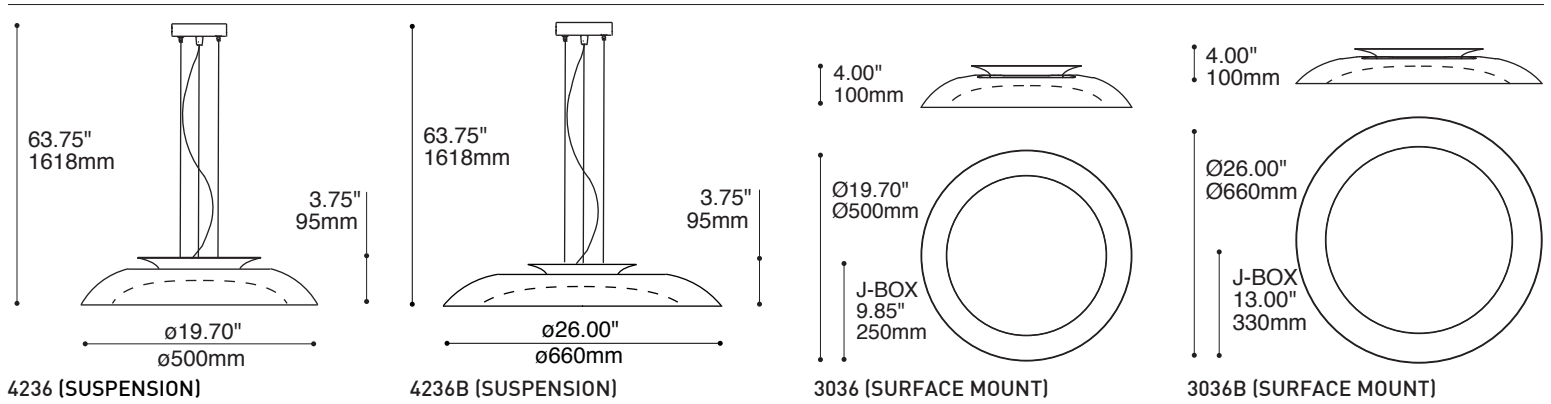

## FAMILY FAMILLE

3036

4236

3036B

4236B

### SPECIFICATIONS

	LED	FLUORESCENT
LIGHT SOURCE	39 x LED (Reg) & 78 x LED (HO)	22W - 40W T5 CIRCLINE
DELIVERED LUMENS	1347 lm (Reg) & 2602 lm (HO)	1130 lm [XX36-FT5C22] & 2080 lm [XX36B-FT5C40]
SYSTEM WATTAGE	17W (Reg) & 32W (HO)	25W [XX36-FT5C22] & 60W [XX36B-FT5C40]
CRI	80 CRI (typical)	N/A
LIGHT DISTRIBUTION	Direct-Indirect	
MODULE	UL Recognized - Proprietary design - Made in USA	N/A
STRUCTURE	Die-spun steel structure + Mirror (MIR option)	
VOLTAGE	120V or 277V	120 or 277V and 347V
DRIVER	Constant current 350mA (Reg) or 700mA (HO), UL recognized	Advance Smartmade or equivalent
DIMMING	Phase dimming (DP) and 0-10V dimming (DV)	N/A
URGENCY	N/A	Remote Emergency Battery for FT5C40
LM-79 & ROHS	Available on request	
WARRANTY	5 years	3-5 years (on ballast, depending of ballast)

### DEL

39 x DEL (Reg) & 78 x DEL (HO)  
1347 lm (Reg) & 2602 lm (HO)  
17W (Reg) & 32W (HO)  
80 IRC (typique)  
Direct-Indirect  
Reconnu par UL - Fabriqué aux États-Unis  
Structure d'acier repoussé + Miroir (option MIR)  
120V ou 277V  
350mA (Reg) ou 700mA (HO)  
Phase (DP) ou 0-10V (DV)  
Sur demande & Conforme  
5 ans (sur les composantes électroniques)