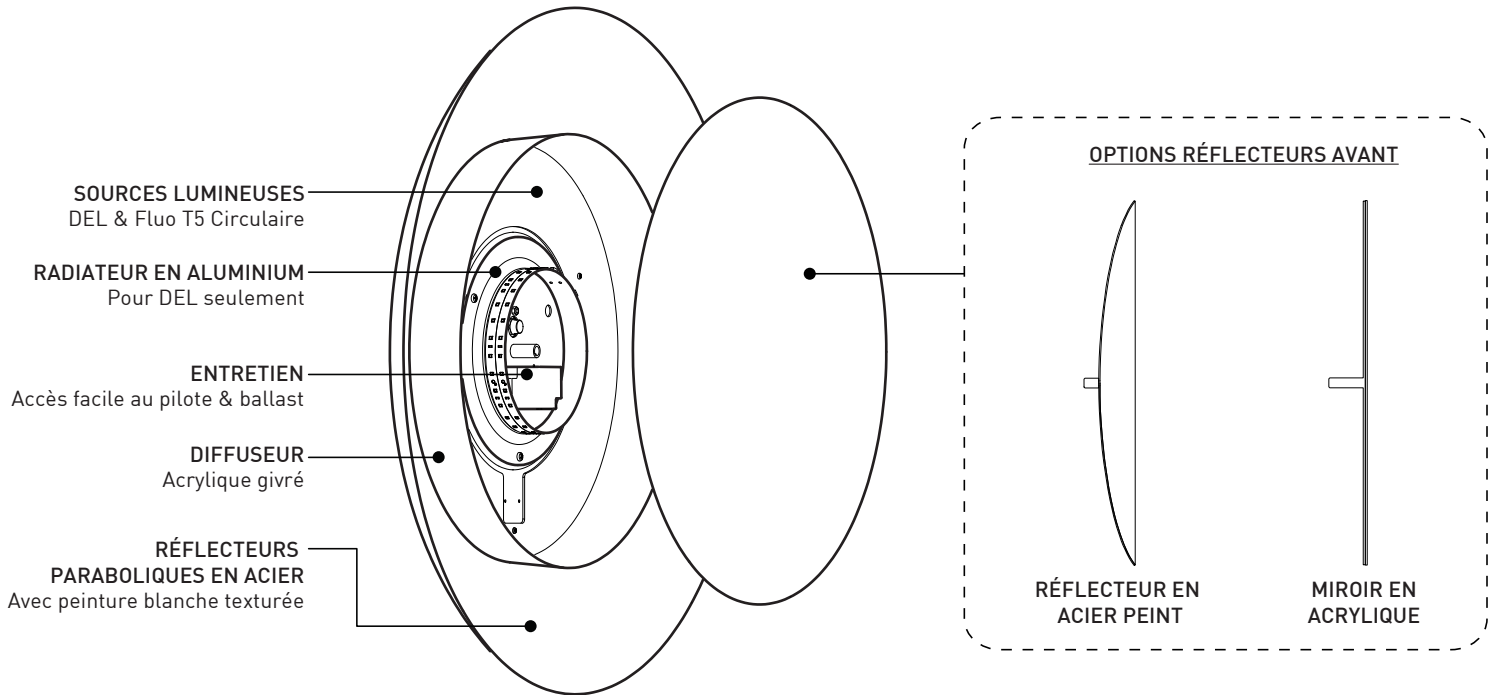

## PRODUCT CHARACTERISTICS CARACTÉRISTIQUES DU PRODUIT

<b>DESIGN:</b>	Concentric parabolic reflectors create a simple and elegant direct and indirect lighting.
<b>LIGHT SOURCE:</b>	High power LED or T5 Circline sources available. Remote EM also available.
<b>STRUCTURE:</b>	Die-spun steel structure with white fine texture finish. The front plate is available in white or with a shatter proof mirror.
<b>DIFFUSER:</b>	Vacuum formed frosted polymer.
<b>CERTIFIED:</b>	c-CSA-us, c-UL-us
<b>CONCEPTION:</b>	Réflecteurs paraboliques concentriques créant un éclairage simple et élégant, direct et indirect.
<b>SOURCE LUMINEUSE:</b>	DEL haute performance ou T5 circulaire. Batterie d'urgence à distance offerte.
<b>STRUCTURE:</b>	Structure d'acier embouti avec fini blanc texturé. La plaque frontale décorative est offerte en blanc ou avec un miroir incassable.
<b>DIFFUSEUR:</b>	Polymère givré thermoformé.
<b>CERTIFIÉ:</b>	c-CSA-us, c-UL-us

## FAMILY FAMILLE

3036

4236

3036B

4236B

### SPECIFICATIONS

	LED	FLUORESCENT
LIGHT SOURCE	39 x LED (Reg) & 78 x LED (HO)	22W - 40W T5 CIRCLINE
DELIVERED LUMENS	1347 lm (Reg) & 2602 lm (HO)	1130 lm [XX36-FT5C22] & 2080 lm [XX36B-FT5C40]
SYSTEM WATTAGE	17W (Reg) & 32W (HO)	25W [XX36-FT5C22] & 60W [XX36B-FT5C40]
CRI	80 CRI (typical)	N/A
LIGHT DISTRIBUTION	Direct-Indirect	
MODULE	UL Recognized - Proprietary design - Made in USA	N/A
STRUCTURE	Die-spun steel structure + Mirror (MIR option)	
VOLTAGE	120V or 277V	120 or 277V and 347V
DRIVER	Constant current 350mA (Reg) or 700mA (HO), UL recognized	Advance Smartmade or equivalent
DIMMING	Phase dimming (DP) and 0-10V dimming (DV)	N/A
URGENCY	N/A	Remote Emergency Battery for FT5C40
LM-79 & ROHS	Available on request	
WARRANTY	5 years	3-5 years (on ballast, depending of ballast)