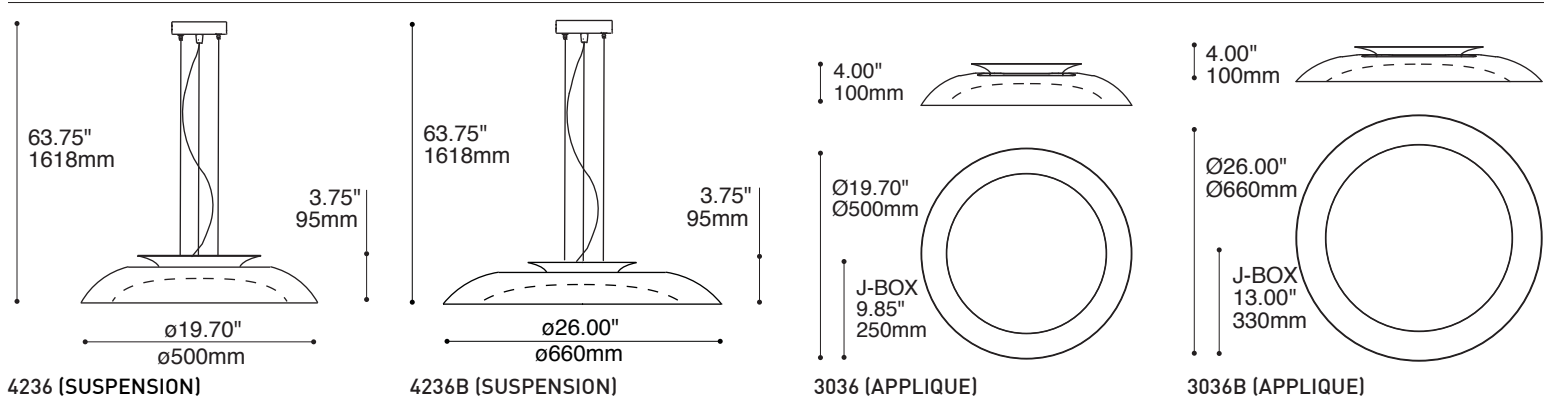

## FAMILY FAMILLE

3036

4236

3036B

4236B

### SPECIFICATIONS

	LED	FLUORESCENT
LIGHT SOURCE	39 x LED (Reg) & 78 x LED (HO)	22W - 40W T5 CIRCLINE
DELIVERED LUMENS	1347 lm (Reg) & 2602 lm (HO)	1130 lm [XX36-FT5C22] & 2080 lm [XX36B-FT5C40]
SYSTEM WATTAGE	17W (Reg) & 32W (HO)	25W [XX36-FT5C22] & 60W [XX36B-FT5C40]
CRI	80 CRI (typical)	N/A
LIGHT DISTRIBUTION	Direct-Indirect	
MODULE	UL Recognized - Proprietary design - Made in USA	N/A
STRUCTURE	Die-spun steel structure + Mirror (MIR option)	
VOLTAGE	120V or 277V	120 or 277V and 347V
DRIVER	Constant current 350mA (Reg) or 700mA (HO), UL recognized	Advance Smartmade or equivalent
DIMMING	Phase dimming (DP) and 0-10V dimming (DV)	N/A
URGENCY	N/A	Remote Emergency Battery for FT5C40
LM-79 & ROHS	Available on request	
WARRANTY	5 years	3-5 years (on ballast, depending of ballast)

### DEL

39 x DEL (Reg) & 78 x DEL (HO)  
1347 lm (Reg) & 2602 lm (HO)  
17W (Reg) & 32W (HO)  
80 IRC (typique)  
Direct-Indirect  
Reconnu par UL - Fabriqué aux États-Unis  
Structure d'acier repoussé + Miroir (option MIR)  
120V ou 277V  
350mA (Reg) ou 700mA (HO)  
Phase (DP) ou 0-10V (DV)  
Sur demande & Conforme  
5 ans (sur les composantes électroniques)