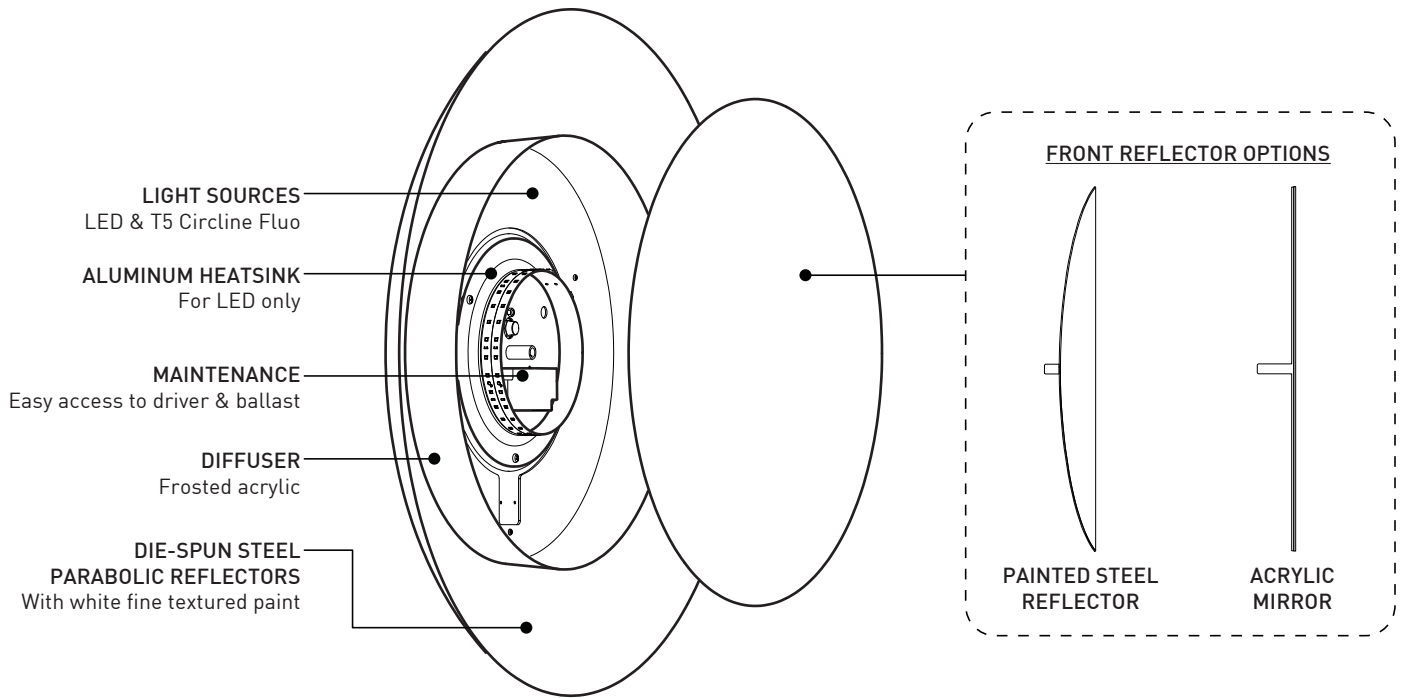

## FAMILY FAMILLE

3036

4236

3036B

4236B

### SPECIFICATIONS

	LED	FLUORESCENT
LIGHT SOURCE	39 x LED (Reg) & 78 x LED (HO)	22W - 40W T5 CIRCLINE
DELIVERED LUMENS	1347 lm (Reg) & 2602 lm (HO)	1130 lm [XX36-FT5C22] & 2080 lm [XX36B-FT5C40]
SYSTEM WATTAGE	17W (Reg) & 32W (HO)	25W [XX36-FT5C22] & 60W [XX36B-FT5C40]
CRI	80 CRI (typical)	N/A
LIGHT DISTRIBUTION	Direct-Indirect	
MODULE	UL Recognized - Proprietary design - Made in USA	N/A
STRUCTURE	Die-spun steel structure + Mirror (MIR option)	
VOLTAGE	120V or 277V	120 or 277V and 347V
DRIVER	Constant current 350mA (Reg) or 700mA (HO), UL recognized	Advance Smartmade or equivalent
DIMMING	Phase dimming (DP) and 0-10V dimming (DV)	N/A
URGENCY	N/A	Remote Emergency Battery for FT5C40
LM-79 & ROHS	Available on request	
WARRANTY	5 years	3-5 years (on ballast, depending of ballast)

### DEL

39 x DEL (Reg) & 78 x DEL (HO)  
1347 lm (Reg) & 2602 lm (HO)  
17W (Reg) & 32W (HO)  
80 IRC (typique)  
Direct-Indirect  
Reconnu par UL - Fabriqué aux États-Unis  
Structure d'acier repoussé + Miroir (option MIR)  
120V ou 277V  
350mA (Reg) ou 700mA (HO)  
Phase (DP) ou 0-10V (DV)  
Sur demande & Conforme  
5 ans (sur les composantes électroniques)