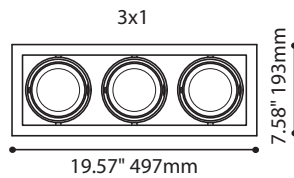

SPECIFICATIONS

	LED 8W	LED 11W
LIGHT SOURCE	4 x Nichia	1 x Nichia Chip On Board (COB) NSBLL066A
OPTIC	TIR - 20° & 38° total beam angle	TIR - 20° & 40° total beam angle
MODULE	UL recognized - made in USA	
LUMENS (DELIVERED)	715 lm (4000K)	1000 lm (4000K)
EFFICIENCY	90 lm/w (4000K)	90 lm/w (4000K)
CCT	ANSI 4000K 3-Step MacAdam Ellipse Binning	
CRI	84 CRI (typical)	83 CRI (typical)
DRIVER (NON-DIMMING)	700mA Constant Current	350 mA Constant Current
DRIVER (DIMMING)	0-10V Dimming (DV) / Phase Dimming (DP)	
VOLTAGE	120V or 277V	
L70 / LM-79	50 000 hrs / On request	50 000 hrs / On request
CERTIFICATION / WARRANTY	c-UL-us / 5 year	