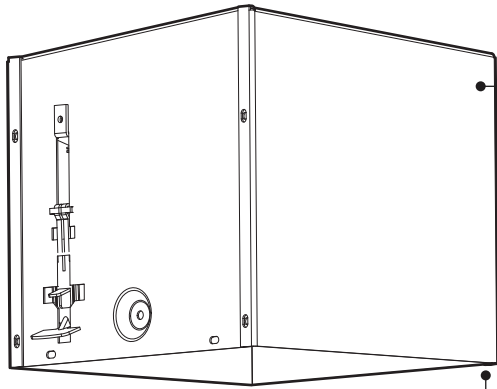

DESIGN CONTEMPORAIN

L'encastré multiple Bass comprend quatre lampes orientables en configuration linéaire ou carrée.

SOURCE LUMINEUSE

INC: 50W / 75W
CMH: 20W / 35W / 39W / 70W
HAL: 50W
LED: 8W / 11W
(DEL offertes avec options de gradation)

18 COMBINAISONS DE FINITION POSSIBLES:

BOITIERS

Noir discret / Blanc réfléchit

ANNEAUX

Noir / Blanc / Gris métallique
Indépendants et directionnels