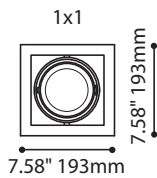

SPECIFICATIONS

	LED 8W	LED 11W
LIGHT SOURCE	4 x Nichia	1 x Nichia Chip On Board (COB) NSBLL066A
OPTIC	TIR - 20° & 38° total beam angle	TIR - 20° & 40° total beam angle
MODULE	UL recognized - made in USA	
LUMENS (DELIVERED)	715 lm (4000K)	1000 lm (4000K)
EFFICIENCY	90 lm/w (4000K)	90 lm/w (4000K)
CCT	ANSI 4000K 3-Step MacAdam Ellipse Binning	
CRI	84 CRI (typical)	83 CRI (typical)
DRIVER (NON-DIMMING)	700mA Constant Current	350 mA Constant Current
DRIVER (DIMMING)	0-10V Dimming (DV) / Phase Dimming (DP)	
VOLTAGE	120V or 277V	
L70 / LM-79	50 000 hrs / On request	50 000 hrs / On request
CERTIFICATION / WARRANTY	c-UL-us / 5 year	