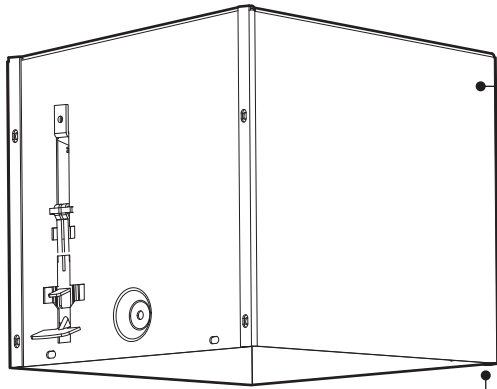

PRODUCT CHARACTERISTICS CARACTÉRISTIQUES DU PRODUIT

The contemporary and functional Mega Bass multiple recessed fixture, features up to four fully directional light sources in both linear and square formats. Due to the larger format, a wide range of light sources are available including both standard and high performance Eureka LED modules with optional phase dimming (DP - 120V only) or 0-10V dimming (DV), as well as, MR16 Lamp types (LED retrofit or halogen) and incandescent. Dimming available for all light sources. To maximize design flexibility, the rings and the finish trim of the Mega Bass are available in black, white or metallic gray, while the enclosure is offered in reflective white or discreet black. Using our patented automatically locating mounting clip, Mega Bass is designed for quick installation in both new construction ceilings (169X) or when remodeling (159X) in an existing ceiling. For a clean look without the hassle of a trim-less installation, the Bass fixture can be installed using our Flush™ mounting accessory (19640).