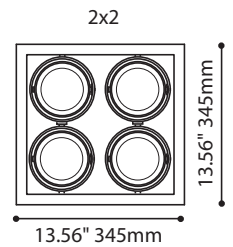

SPECIFICATIONS

	LED 8W	LED 11W
LIGHT SOURCE	4 x Nichia	1 x Nichia Chip On Board (COB) NSBLL066A
OPTIC	TIR - 20° & 38° total beam angle	TIR - 20° & 40° total beam angle
MODULE	UL recognized - made in USA	
LUMENS (DELIVERED)	715 lm (4000K)	1000 lm (4000K)
EFFICIENCY	90 lm/w (4000K)	90 lm/w (4000K)
CCT	ANSI 4000K 3-Step MacAdam Ellipse Binning	
CRI	84 CRI (typical)	83 CRI (typical)
DRIVER (NON-DIMMING)	700mA Constant Current	350 mA Constant Current
DRIVER (DIMMING)	0-10V Dimming (DV) / Phase Dimming (DP)	
VOLTAGE	120V or 277V	
L70 / LM-79	50 000 hrs / On request	50 000 hrs / On request
CERTIFICATION / WARRANTY	c-UL-us / 5 year	