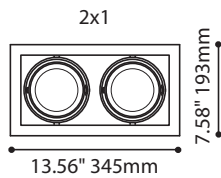

SPECIFICATIONS

	LED 8W	LED 11W
LIGHT SOURCE	4 x Nichia	1 x Nichia Chip On Board (COB) NSBLL066A
OPTIC	TIR - 20° & 38° total beam angle	TIR - 20° & 40° total beam angle
MODULE	UL recognized - made in USA	
LUMENS (DELIVERED)	715 lm (4000K)	1000 lm (4000K)
EFFICIENCY	90 lm/w (4000K)	90 lm/w (4000K)
CCT	ANSI 4000K 3-Step MacAdam Ellipse Binning	
CRI	84 CRI (typical)	83 CRI (typical)
DRIVER (NON-DIMMING)	700mA Constant Current	350 mA Constant Current
DRIVER (DIMMING)	0-10V Dimming (DV) / Phase Dimming (DP)	
VOLTAGE	120V or 277V	
L70 / LM-79	50 000 hrs / On request	50 000 hrs / On request
CERTIFICATION / WARRANTY	c-UL-us / 5 year	