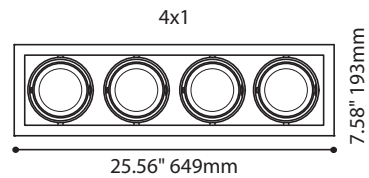

SPECIFICATIONS

	LED 8W	LED 11W
LIGHT SOURCE	4 x Nichia	1 x Nichia Chip On Board (COB) NSBLL066A
OPTIC	TIR - 20° & 38° total beam angle	TIR - 20° & 40° total beam angle
MODULE	UL recognized - made in USA	
LUMENS (DELIVERED)	715 lm (4000K)	1000 lm (4000K)
EFFICIENCY	90 lm/w (4000K)	90 lm/w (4000K)
CCT	ANSI 4000K 3-Step MacAdam Ellipse Binning	
CRI	84 CRI (typical)	83 CRI (typical)
DRIVER (NON-DIMMING)	700mA Constant Current	350 mA Constant Current
DRIVER (DIMMING)	0-10V Dimming (DV) / Phase Dimming (DP)	
VOLTAGE	120V or 277V	
L70 / LM-79	50 000 hrs / On request	50 000 hrs / On request
CERTIFICATION / WARRANTY	c-UL-us / 5 year	