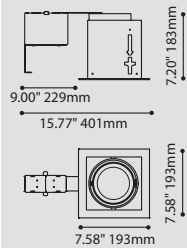

159X REMODELING 159X RÉNOVATION

□ 6.9" x 6.9"
(175mm x 175mm)