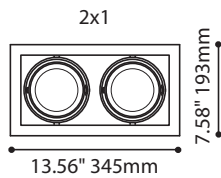

CONTEMPORARY DESIGN

Recessed multiple fixture. Features up to 4 fully directional light sources in 5 versatile configurations.

LIGHT SOURCES

INC: 50W / 75W
CMH: 20W / 35W / 39W / 70W
HAL: 50W
LED: 8W / 11W
(Optional dimming available with Led)

18 POSSIBLE FINISH COMBINATIONS:

ENCLOSURE

Discreet black / Reflective white

RING

Black / White / Metallic gray
Indépendants et directionnels

TRIM

Black / White / Metallic gray
Highly decorative, or can be hidden

REMODELING OPTION

Unique automatically locating mounting clips for quick installation

NEW CONSTRUCTION OPTION

Mounting plate available for split shipping in advance

FLUSH™ MOUNTING ACCESSORY

Quick and clever design for a trim-less look

SPECIFICATIONS

	LED 8W	LED 11W
LIGHT SOURCE	4 x Nichia	1 x Nichia Chip On Board (COB) NSBLL066A
OPTIC	TIR - 20° & 38° total beam angle	TIR - 20° & 40° total beam angle
MODULE	UL recognized - made in USA	
LUMENS (DELIVERED)	715 lm (4000K)	1000 lm (4000K)
EFFICIENCY	90 lm/w (4000K)	90 lm/w (4000K)
CCT	ANSI 4000K 3-Step MacAdam Ellipse Binning	
CRI	84 CRI (typical)	83 CRI (typical)
DRIVER (NON-DIMMING)	700mA Constant Current	350 mA Constant Current
DRIVER (DIMMING)	0-10V Dimming (DV) / Phase Dimming (DP)	
VOLTAGE	120V or 277V	
L70 / LM-79	50 000 hrs / On request	50 000 hrs / On request
CERTIFICATION / WARRANTY	c-UL-us / 5 year	

*Please consult factory for dimming & controller options.

225 de Liège Ouest, Suite #200
Montréal (QC), Canada H2P 1H4
Tel : 514.385.3515 Fax : 514.385.4169
www.eurekalighting.com

12640-XXX
MEGA BASS