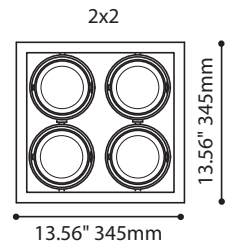

CARACTÉRISTIQUES

SOURCE LUMINEUSE

LED 8W

LED 11W

OPTIQUE

4 x Nichia

1 x Nichia Chip On Board (COB) NSBLL066A

MODULE

TIR - 20° & 38° angle de faisceau

TIR - 20° & 40° angle de faisceau

LUMENS (LIVRÉ)

UL reconnu- Fabriqué aux États-Unis

715 lm (4000K)

1000 lm (4000K)

EFFICACITÉ

90 lm/w (4000K)

90 lm/w (4000K)

CCT

ANSI 4000K 3-Step MacAdam Ellipse Binning

IRC

84 CRI (typique)

83 CRI (typique)

PILOTE (SANS GRADATION)

700mA Courant Constant

350 mA Courant Constant

PILOTE (GRADATEUR)

0-10V Gradation (DV) / Gradation Phase (DP)

VOLTAGE

120V or 277V

L70 / LM-79

50 000 hrs / Sur demande

50 000 hrs / Sur demande

CERTIFICATION / GARANTIE

c-UL-us / 5 ans

*Veuillez communiquer avec votre représentant pour la liste de gradateurs compatibles.