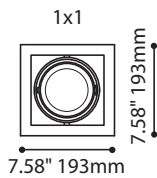

CONTEMPORARY DESIGN

Recessed multiple fixture. Features up to 4 fully directional light sources in 5 versatile configurations.

LIGHT SOURCES

INC: 50W / 75W
CMH: 20W / 35W / 39W / 70W
HAL: 50W
LED: 8W / 11W
(Optional dimming available with Led)

18 POSSIBLE FINISH COMBINATIONS:

ENCLOSURE

Discreet black / Reflective white

RING

Black / White / Metallic gray
Indépendants et directionnels

TRIM

Black / White / Metallic gray
Highly decorative, or can be hidden

REMODELING OPTION

Unique automatically locating mounting clips for quick installation

NEW CONSTRUCTION OPTION

Mounting plate available for split shipping in advance

FLUSH™ MOUNTING ACCESSORY

Quick and clever design for a trim-less look

SPECIFICATIONS

	LED 8W	LED 11W
LIGHT SOURCE	4 x Nichia	1 x Nichia Chip On Board (COB) NSBLL066A
OPTIC	TIR - 20° & 38° total beam angle	TIR - 20° & 40° total beam angle
MODULE	UL recognized - made in USA	
LUMENS (DELIVERED)	715 lm (4000K)	1000 lm (4000K)
EFFICIENCY	90 lm/w (4000K)	90 lm/w (4000K)
CCT	ANSI 4000K 3-Step MacAdam Ellipse Binning	
CRI	84 CRI (typical)	83 CRI (typical)
DRIVER (NON-DIMMING)	700mA Constant Current	350 mA Constant Current
DRIVER (DIMMING)	0-10V Dimming (DV) / Phase Dimming (DP)	
VOLTAGE	120V or 277V	
L70 / LM-79	50 000 hrs / On request	50 000 hrs / On request
CERTIFICATION / WARRANTY	c-UL-us / 5 year	

*Please consult factory for dimming & controller options.

225 de Liège Ouest, Suite #200
Montréal (QC), Canada H2P 1H4
Tel : 514.385.3515 Fax : 514.385.4169
www.eurekalighting.com

12640-XXX
MEGA BASS