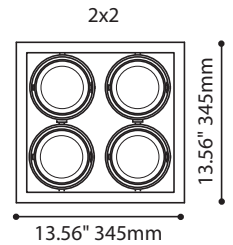

CONTEMPORARY DESIGN

Recessed multiple fixture. Features up to 4 fully directional light sources in 5 versatile configurations.

LIGHT SOURCES

INC: 50W / 75W
CMH: 20W / 35W / 39W / 70W
HAL: 50W
LED: 8W / 11W
(Optional dimming available with Led)

18 POSSIBLE FINISH COMBINATIONS:

ENCLOSURE

Discreet black / Reflective white

RING

Black / White / Metallic gray
Indépendants et directionnels

TRIM

Black / White / Metallic gray
Highly decorative, or can be hidden

REMODELING OPTION

Unique automatically locating mounting clips for quick installation

NEW CONSTRUCTION OPTION

Mounting plate available for split shipping in advance

FLUSH™ MOUNTING ACCESSORY

Quick and clever design for a trim-less look

SPECIFICATIONS

	LED 8W	LED 11W
LIGHT SOURCE	4 x Nichia	1 x Nichia Chip On Board (COB) NSBLL066A
OPTIC	TIR - 20° & 38° total beam angle	TIR - 20° & 40° total beam angle
MODULE	UL recognized - made in USA	
LUMENS (DELIVERED)	715 lm (4000K)	1000 lm (4000K)
EFFICIENCY	90 lm/w (4000K)	90 lm/w (4000K)
CCT	ANSI 4000K 3-Step MacAdam Ellipse Binning	
CRI	84 CRI (typical)	83 CRI (typical)
DRIVER (NON-DIMMING)	700mA Constant Current	350 mA Constant Current
DRIVER (DIMMING)	0-10V Dimming (DV) / Phase Dimming (DP)	
VOLTAGE	120V or 277V	
L70 / LM-79	50 000 hrs / On request	50 000 hrs / On request
CERTIFICATION / WARRANTY	c-UL-us / 5 year	

*Please consult factory for dimming & controller options.

225 de Liège Ouest, Suite #200
Montréal (QC), Canada H2P 1H4
Tel : 514.385.3515 Fax : 514.385.4169
www.eurekalighting.com

12640-XXX
MEGA BASS