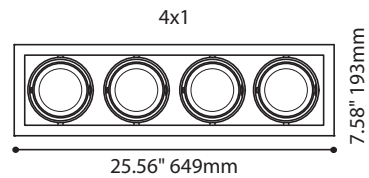

CONTEMPORARY DESIGN

Recessed multiple fixture. Features up to 4 fully directional light sources in 5 versatile configurations.

LIGHT SOURCES

INC: 50W / 75W
CMH: 20W / 35W / 39W / 70W
HAL: 50W
LED: 8W / 11W
(Optional dimming available with Led)

18 POSSIBLE FINISH COMBINATIONS:

ENCLOSURE

Discreet black / Reflective white

RING

Black / White / Metallic gray
Indépendants et directionnels

TRIM

Black / White / Metallic gray
Highly decorative, or can be hidden

REMODELING OPTION

Unique automatically locating mounting clips for quick installation

NEW CONSTRUCTION OPTION

Mounting plate available for split shipping in advance

FLUSH™ MOUNTING ACCESSORY

Quick and clever design for a trim-less look

SPECIFICATIONS

	LED 8W	LED 11W
LIGHT SOURCE	4 x Nichia	1 x Nichia Chip On Board (COB) NSBLL066A
OPTIC	TIR - 20° & 38° total beam angle	TIR - 20° & 40° total beam angle
MODULE	UL recognized - made in USA	
LUMENS (DELIVERED)	715 lm (4000K)	1000 lm (4000K)
EFFICIENCY	90 lm/w (4000K)	90 lm/w (4000K)
CCT	ANSI 4000K 3-Step MacAdam Ellipse Binning	
CRI	84 CRI (typical)	83 CRI (typical)
DRIVER (NON-DIMMING)	700mA Constant Current	350 mA Constant Current
DRIVER (DIMMING)	0-10V Dimming (DV) / Phase Dimming (DP)	
VOLTAGE	120V or 277V	
L70 / LM-79	50 000 hrs / On request	50 000 hrs / On request
CERTIFICATION / WARRANTY	c-UL-us / 5 year	

*Please consult factory for dimming & controller options.

225 de Liège Ouest, Suite #200
Montréal (QC), Canada H2P 1H4
Tel : 514.385.3515 Fax : 514.385.4169
www.eurekalighting.com

12640-XXX
MEGA BASS