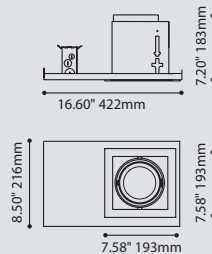

169X NEW CONSTRUCTION 169X NOUVELLE CONSTRUCTION

ORDERING SPECIFICATION SPÉCIFICATION DE COMMANDE

CODE

MODEL MODÈLE

12640-1X1 MEGA BASS 1X1

12640-1X1

HOUSINGS BOÎTIERS

159X REMODELING
169X NEW CONSTRUCTION

LIGHT SOURCE SOURCE LUMINEUSE

MR16.50.E		50W, HAL, MR16, GU5.3 BASE
MR16LED.16.E		16W MAX., LED, MR16, GU5.3 BASE
PAR20.50		50W, INC, PAR20, MEDIUM BASE (120V ONLY)
PAR30.75		75W, INC, PAR30, MEDIUM BASE (120V ONLY)
LED.8		8W, LED
LED.11		11W, LED

COLOR TEMPERATURE TEMPÉRATURE DE COULEUR

FOR LED ONLY

30	3000K
35	3500K
40	4000K

ANGLE BEAM ANGLE DE FAISCEAU

FOR LED ONLY

LED.8	
17	17°
48	48°
LED.11	
20	20°
40	40°

VOLTAGE VOLTAGE

120V	120 VOLT
277V*	277 VOLT

DIMMING OPTION OPTION DE GRADATION

FOR LED ONLY

DV	0-10V DIMMING (120V-277V)
DP	PHASE DIMMING (120V ONLY)

LED DIMMING DRIVER IS OPTIONAL FOR 12640-1X1 8W AND STANDARD FOR 12640-1X1 11W, 12640-2X1, 12640-2X2, 12640-3X1 AND 12640-4X1. PLEASE SPECIFY YOUR DIMMING TYPE.

TRIM FINISH FINI CADRE

BLK	BLACK
M G	METALLIC GRAY
WH	WHITE

RING FINISH FINI ANNEAUX

BLK	BLACK
M G	METALLIC GRAY
WH	WHITE

ENCLOSURE FINISH FINI BOÎTIER

BLK	BLACK
WH	WHITE

ACCESSORY ACCESSOIRE

19640-1X1 FLUSH™ MOUNTING ACCESSORY (FOR 12640-1X1)

PRODUCT CHARACTERISTICS CARACTÉRISTIQUES DU PRODUIT

The contemporary and functional Mega Bass multiple recessed fixture, features up to four fully directional light sources in both linear and square formats. Due to the larger format, a wide range light sources are available including both standard and high performance Eureka LED modules with optional phase dimming (DP - 120V only) or 0-10V dimming (DV), as well as, MR16 Lamp types (LED retrofit or halogen) and incandescent. Dimming available for all light sources. To maximize design flexibility, the rings and the finish trim of the Mega Bass are available in black, white or metallic gray, while the enclosure is offered in reflective white or discreet black. Using our patented automatically locating mounting clip, Mega Bass is designed for quick installation in both new construction ceilings (169X) or when remodeling (159X) in an existing ceiling. For a clean look without the hassle of a trim-less installation, the Bass fixture can be installed using our Flush™ mounting accessory (19640).