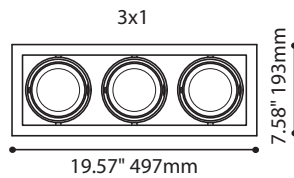

CONTEMPORARY DESIGN

Recessed multiple fixture. Features up to 4 fully directional light sources in 5 versatile configurations.

LIGHT SOURCES

INC: 50W / 75W
CMH: 20W / 35W / 39W / 70W
HAL: 50W
LED: 8W / 11W
(Optional dimming available with Led)

18 POSSIBLE FINISH COMBINATIONS:

ENCLOSURE

Discreet black / Reflective white

RING

Black / White / Metallic gray
Indépendants et directionnels

TRIM

Black / White / Metallic gray
Highly decorative, or can be hidden

REMODELING OPTION

Unique automatically locating mounting clips for quick installation

NEW CONSTRUCTION OPTION

Mounting plate available for split shipping in advance

FLUSH™ MOUNTING ACCESSORY

Quick and clever design for a trim-less look

SPECIFICATIONS

	LED 8W	LED 11W
LIGHT SOURCE	4 x Nichia	1 x Nichia Chip On Board (COB) NSBLL066A
OPTIC	TIR - 20° & 38° total beam angle	TIR - 20° & 40° total beam angle
MODULE	UL recognized - made in USA	
LUMENS (DELIVERED)	715 lm (4000K)	1000 lm (4000K)
EFFICIENCY	90 lm/w (4000K)	90 lm/w (4000K)
CCT	ANSI 4000K 3-Step MacAdam Ellipse Binning	
CRI	84 CRI (typical)	83 CRI (typical)
DRIVER (NON-DIMMING)	700mA Constant Current	350 mA Constant Current
DRIVER (DIMMING)	0-10V Dimming (DV) / Phase Dimming (DP)	
VOLTAGE	120V or 277V	
L70 / LM-79	50 000 hrs / On request	50 000 hrs / On request
CERTIFICATION / WARRANTY	c-UL-us / 5 year	

*Please consult factory for dimming & controller options.

225 de Liège Ouest, Suite #200
Montréal (QC), Canada H2P 1H4
Tel : 514.385.3515 Fax : 514.385.4169
www.eurekalighting.com

12640-XXX
MEGA BASS