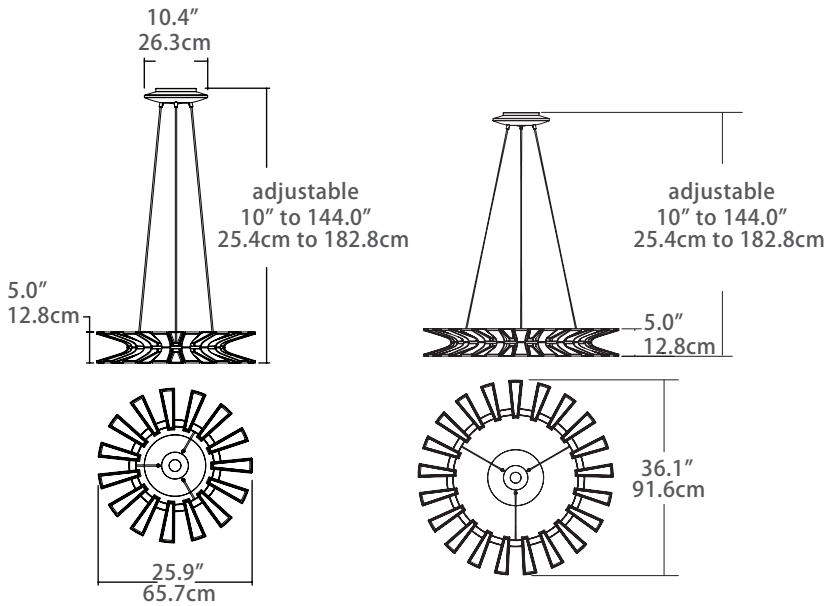

Project:

Model No: WEG-___-PC

Type:

Quantity:

Product Description

Advanced LED edge-lit panels perform best in applications that direct light in a single direction. Award-winning Wedge chandelier fills a room with up and down light from a double row of trapezoidal forms attached to a center ring.

Design

- •Constructed from die-cast aluminum with Polished Chrome finish
- •Adjustable fabric-wrapped black cord suspends fixture 10" to 144" from ceiling
- •Replaceable light source

Light

- •Color Rendering Index: 90 CRI
- •LED color temperature: 3000K

Controls

- •120 VAC 50/60Hz input
- •Instant on/off; dimmable with TRIAC dimmer

Recommended TRIAC dimmers:

LUTRON: ARIADNI AYCL-153P, DIVA DVCL-153P, SKYLARK CTCL-153P, SKYLARK SCL-153P;
LEVITON: ILLUMATECH IPI06-1L, ILLUMATECH IPI10-1L, DECORA DSL06, DECORA DSM10,
LEGRAND-ADORNE: WHISPER ADWR, SOFTTAP ADTP, TOUCH ADTH

26" WEDGE CHANDELIER

Model No: WEG-26C-PC (Polished Chrome)

Fixture Wattage: 34W

Approx. fixture output: 2380 lumens

36" WEDGE CHANDELIER

Model No: WEG-36C-PC (Polished Chrome)

Fixture Wattage: 48W

Approx. fixture output: 2811 lumens

tel: (847) 941-0588
fax: (847) 306-3432
email: sales@blackjacklighting.com
Blackjacklighting.com