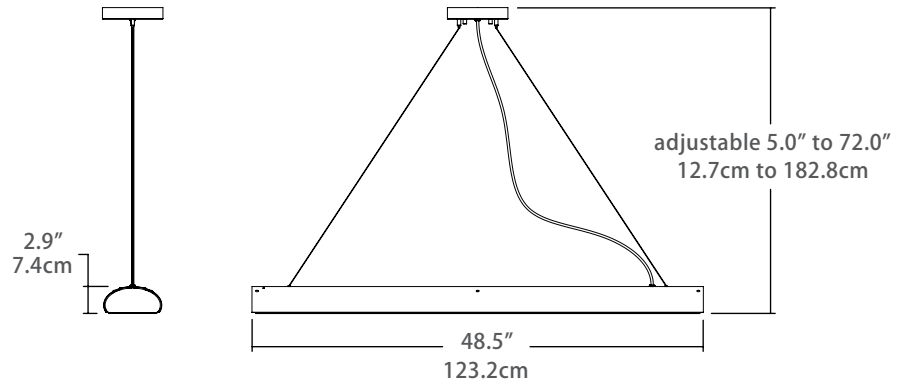

49" Fluorescent Over-Counter

VCL-49L-RD (Red)

VCL-49L-WH (White)

VCL-49L-GR (Grey)

Fixture Wattage: 64.0W

tel: (847) 941-0588
fax: (847) 306-3432
email: sales@blackjacklighting.com
Blackjacklighting.com