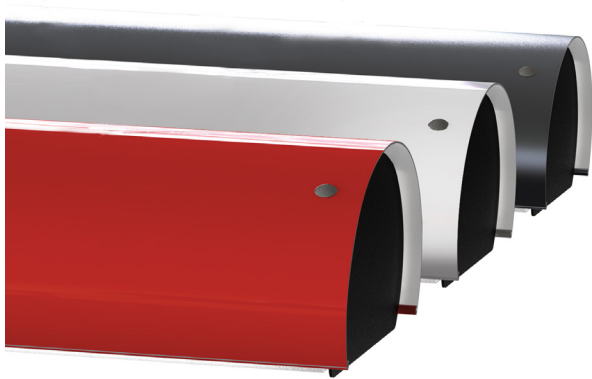

Project:

Model No: VCL-49L-__

Type:

Quantity:

Product Description

Available in three painted gloss enamel finishes, this well-priced linear fixture uses two energy-saving 32W linear fluorescent T8 lamps (sold separately).

Design

- Formed CRS steel housing
- Baked gloss enamel paint, available in three finishes
- Fitted with prismatic lens
- Adjustable aircraft cable suspension

Light

- Uses two energy saving 32W linear fluorescent T8 lamps (**not included**)

Controls

- Electronic ballast standard (non-dimmable)
- Input voltage: 120V AC 50/60Hz