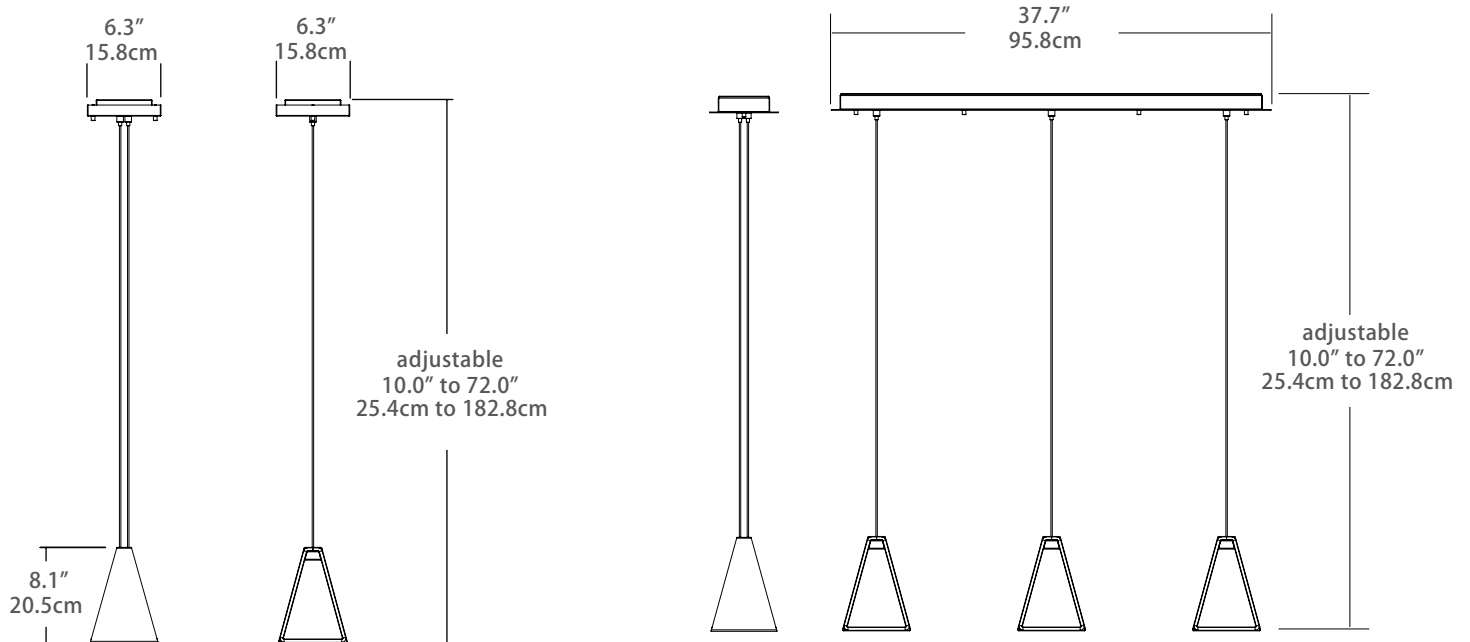

Project:

Model No: TRI-___ - ___

Type:

Quantity:

Product Description

An LED edge-lit panel inside a compact stainless steel form allows the Tria single pendant and practical Triple Tria to deliver superior illumination.

Design

- Stamped stainless steel housing
- Includes 72" of black insulated suspension
- Fixture can be custom ordered with longer length suspension cable

Light

- Color Rendering Index: 90 CRI
- LED color temperature: 3000K
- 4000K available as upgrade

LEGRAND-ADORNE: WHISPER ADWR, SOFTTAP ADTP, TOUCH ADTH

8" Tria Pendant

Model No: TRI-05P-PC (Polished Chrome)

Model No: TRI-05P-WH (Matte White)

Fixture Wattage: 9W

Approx. fixture output: 321 lumens

Triple Tria Pendant

Model No: TRI-T05-PC (Polished Chrome)

Fixture wattage: 23W

Approx. fixture output: 1224 Lumens