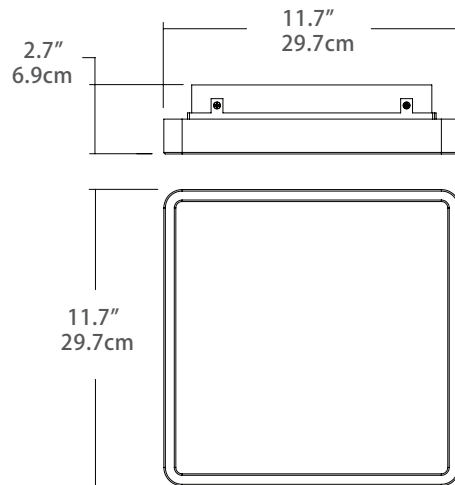

12" Surface Flush Mount

Model No: SUR-12F-PC (Polished Chrome)
Fixture Wattage: 22W
Approx. fixture output: 979 lumens

26" Surface Vanity

Model No: SUR-26V-PC (Polished Chrome)
Fixture Wattage: 21W
Approx. fixture output: 847 lumens