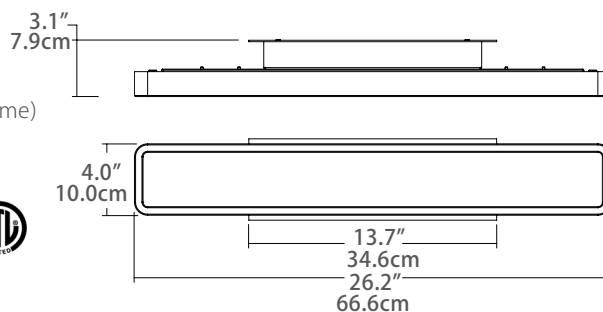

Design

- Chrome-Plated Steel housing and trim ring
- Opal white acrylic diffuser
- Emits rear halo of light
- Replaceable light source
- Damp location rated

Light

- Color Rendering Index: 90 CRI
- LED color temperature: 3000K
- (4000K available as a custom upgrade)

12" Surface Flush Mount

Model No: SUR-12F-PC (Polished Chrome)
Fixture Wattage: 22W
Approx. fixture output: 979 lumens

26" Surface Vanity

Model No: SUR-26V-PC (Polished Chrome)
Fixture Wattage: 21W
Approx. fixture output: 847 lumens