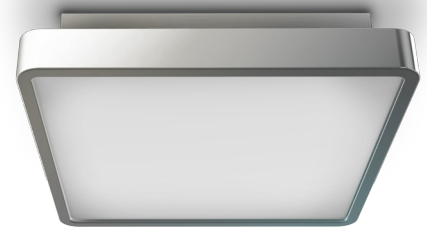

Project:

Model No: SUR-___-PC

Type:

Quantity:

Product Description

Back-lit LED illumination behind a decorative chrome trim creates a floating surface that inspired the name of our Surface Series. Available with 4000K custom upgrade

Design

- Chrome-Plated Steel housing and trim ring
- Opal white acrylic diffuser
- Emits rear halo of light
- Replaceable light source
- Damp location rated

Light

- Color Rendering Index: 90 CRI
- LED color temperature: 3000K
- (4000K available as a custom upgrade)

12" Surface Flush Mount

Model No: SUR-12F-PC (Polished Chrome)
Fixture Wattage: 22W
Approx. fixture output: 979 lumens

26" Surface Vanity

Model No: SUR-26V-PC (Polished Chrome)
Fixture Wattage: 21W
Approx. fixture output: 847 lumens