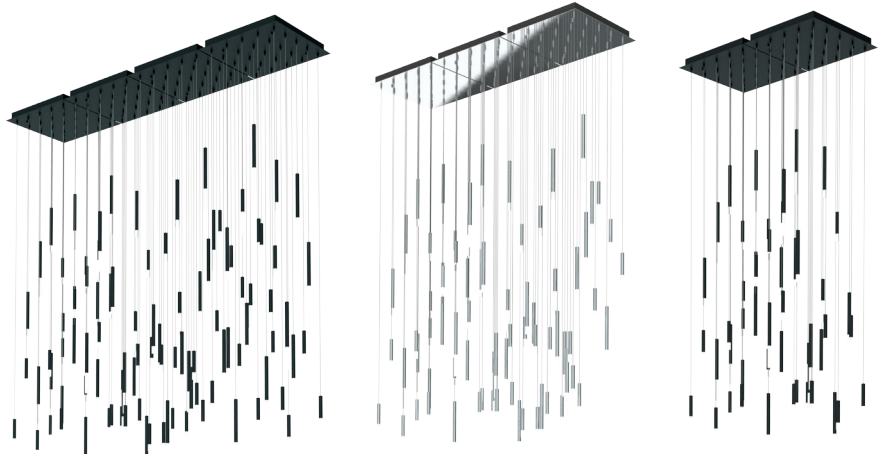

### 4' Linear Steelos (2x1, 2 modules)

Fixture Wattage: 74 Watts  
Fixture Output: 4,100 Lumens

**SPECIAL ORDER**

### 6' Linear Steelos (3x1, 3 modules)

Fixture Wattage: 111 Watts  
Fixture Output: 6,150 Lumens

**SPECIAL ORDER**

### 8' Linear Steelos (4x1, 4 modules)

Fixture Wattage: 148 Watts  
Fixture Output: 8,200 Lumens

**SPECIAL ORDER**

**CUTTING  
SPLICING  
NOT  
REQUIRED**

STL-24P-BL-NA-4L-RA

STL-24P-PC-NA-3L-RA

STL-24P-BL-NA-2L-RA