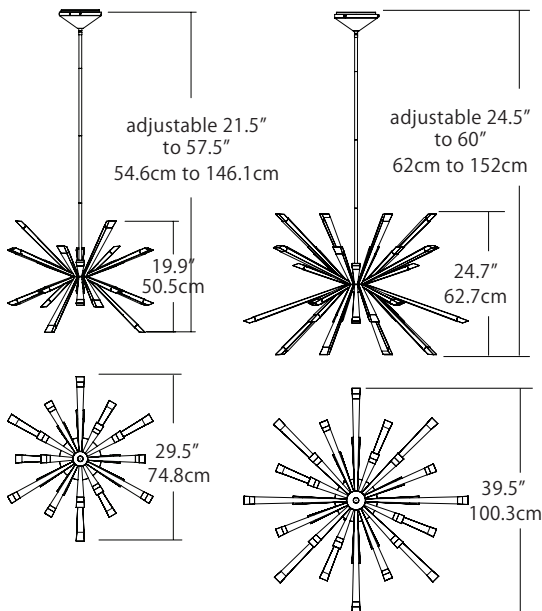

Project:

Model No: STB-__ C-__

Type:

Quantity:

Product Description

Starburst works well in a variety of applications once dominated by incandescent fixtures. Select from one of three finishes. Opt for an upgrade to 4000K light sources. Here's a design that looks and perform just as you wish.

Design

- Stainless Steel construction
- Includes 42" length adjustable stem kit
- Fixture can be ordered with additional 24" stem
- Each fixture provides a 12' wire length to accept
- up to 4 additional stem sections (8 feet) for a maximum stem length of 11'6"*
- Replaceable light source
- Damp location rated
- US Patent D731,105 S

Light

- Color Rendering Index: 90 CRI
- LED color temperature: 3000K
- 4000K available as a custom upgrade

Controls

- 120 VAC 50/60Hz input
- Instant on/off; dimmable with TRIAC dimmer

Recommended TRIAC dimmers:

LUTRON: ARIADNI AYCL-153P, DIVA DVCL-153P, SKYLARK CTCL-153P, SKYLARK SCL-153P;
LEVITON: ILLUMATECH IPI06-1L, ILLUMATECH IPI10-1L, DECORA DSL06, DECORA DSM10,
LEGRAND-ADORNE: WHISPER ADWR, SOFTTAP ADTP, TOUCH ADTH