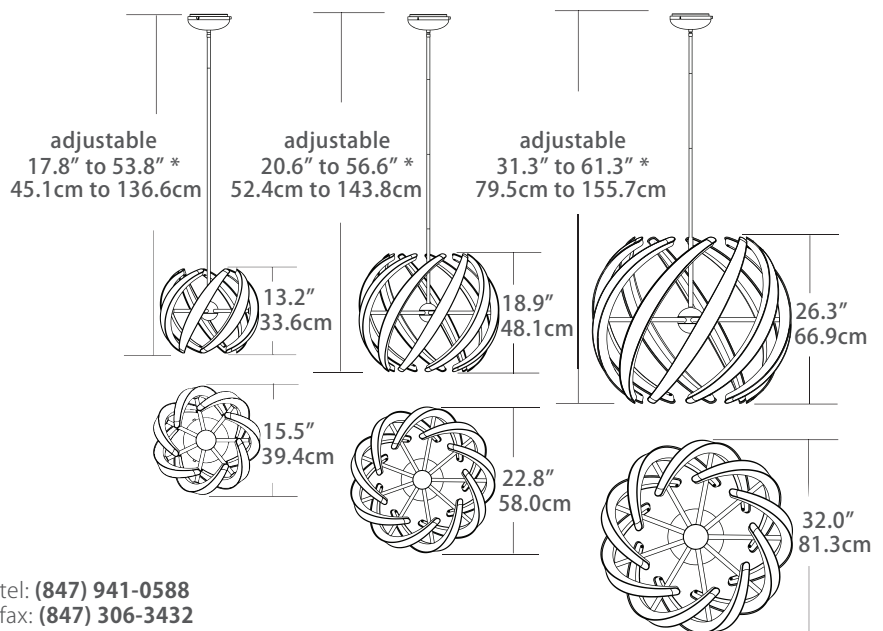

Project:

Model No: SLW-___-SN-RGB-___

Type:

Quantity:

Product Description

Custom light source options and high-tech controllers completely transform our 16", 23", and 32" Swirl fixtures. Go for brighter whites, a rainbow of color or hundreds of patterns of color synchronization, sequencing, advancing, rolling and more.

Design

- Stamped steel with plated Satin Nickel finish
- Includes 42" maximum length adjustable stem kit
- Fixture can be ordered with additional 24" stem*
- Available in three sizes.

Lights

- RGBW color controllable Swirl Pendant enables infinite color combinations and white light
- Lighting features can be manually controlled or use the many programmed color changing routines available pre-loaded in the controller

16" Swirl Pendant

Model No: SWL-16P-SN-RGB-□□**
(Satin Nickel)
Fixture Wattage: 55W

23" Swirl Pendant

Model No: SWL-23P-SN-RGB-□□**
(Satin Nickel)
Fixture Wattage: 95W

32" Swirl Pendant

Model No: SWL-32P-SN-RGB-□□**
(Satin Nickel)
Fixture Wattage: 174W

24" Additional Stem*

Model No: 92001-24 (Satin Nickel)

Control Options **

- W1 (Wireless Wifi control)
- W2 (Wireless hand-held control)
- H1 (Hardwired wall-mount control)
- H2 (Hardwired DMX control)

tel: (847) 941-0588
fax: (847) 306-3432
email: sales@blackjacklighting.com
Blackjacklighting.com