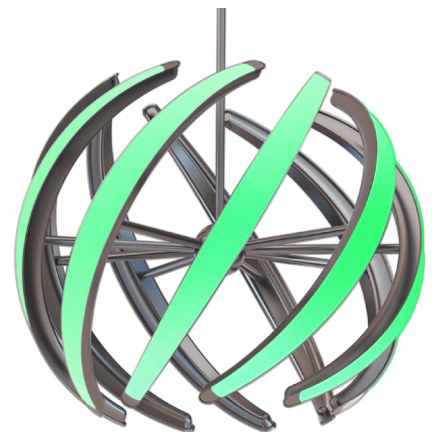

Project:

Model No: SLW-___-SN-RGB-___

Type:

Quantity:

Product Description

Custom light source options and high-tech controllers completely transform our 16", 23", and 32" Swirl fixtures. Go for brighter whites, a rainbow of color or hundreds of patterns of color synchronization, sequencing, advancing, rolling and more.

Design

- Stamped steel with plated Satin Nickel finish
- Includes 42" maximum length adjustable stem kit
- Fixture can be ordered with additional 24" stem*
- Available in three sizes.

Lights

- RGBW color controllable Swirl Pendant enables infinite color combinations and white light
- Lighting features can be manually controlled or use the many programmed color changing routines available pre-loaded in the controller

16" Swirl Pendant

Model No: SWL-16P-SN-RGB-□□**
(Satin Nickel)
Fixture Wattage: 55W

23" Swirl Pendant

Model No: SWL-23P-SN-RGB-□□**
(Satin Nickel)
Fixture Wattage: 95W

32" Swirl Pendant

Model No: SWL-32P-SN-RGB-□□**
(Satin Nickel)
Fixture Wattage: 174W

24" Additional Stem*

Model No: 92001-24 (Satin Nickel)

Control Options **

- W1 (Wireless Wifi control)
- W2 (Wireless hand-held control)
- H1 (Hardwired wall-mount control)
- H2 (Hardwired DMX control)

tel: (847) 941-0588
fax: (847) 306-3432
email: sales@blackjacklighting.com
Blackjacklighting.com