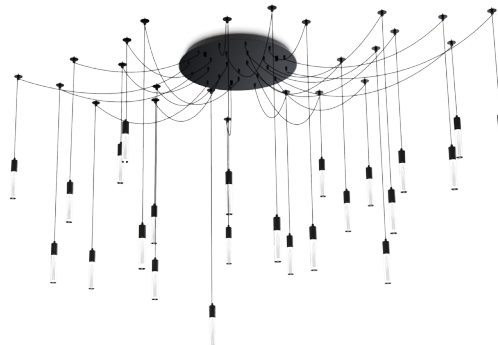

Project:

Model No: SER- _ _ _ - _ _ _

Type:

Quantity:

Product Description

Seraph pendants hang straight 9" to 76" from the ceiling. Optional ceiling-mounted swag supports (parts 92043-PC or 93043-BL) offer custom variations.

Design

- Available in Polished Chrome with matching cord, and Matte Black with black cord
- Seven Seraph options
- Includes 9 or 24 hanging Seraphs each suspended from 6' of electrical cord that adjusts from 9" to 76"
- Replaceable light source
- Optional Ceiling mounted swags supports (sold separately)

SERAPH 8" ROUND PENDANT (9 LIGHT)

Model No: SER-08P-PC- **
(Polished Chrome/ Light Guide)

Model No: SER-08P-BL- **
(Matte Black/ Light Guide)

Fixture Wattage: 16W
 Fixture Output: 941 Lumens

SERAPH 20" ROUND PENDANT (24 LIGHT)

Model No: SER-20P-PC- **
(Polished Chrome/ Light Guide)

Model No: SER-20P-BL- **
(Matte Black/ Light Guide)

Fixture Wattage: 45W
 Fixture Output: 2424 Lumens

Ordering options **

Light Guides

A-Lamp
 Bubble
 Candle
 Clear
 Gradient
 Mushroom
 Short