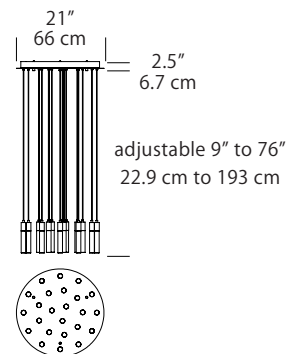

Project:

Model No: SER- _ _ _ - _ _ _

Type:

Quantity:

Product Description

Seraph pendants hang straight 9" to 76" from the ceiling. Optional ceiling-mounted swag supports (parts 92043-PC or 93043-BL) offer custom variations.

SERAPH 8" ROUND PENDANT (9 LIGHT)

Model No: SER-08P-PC- **
(Polished Chrome/ Light Guide)

Model No: SER-08P-BL- **
(Matte Black/ Light Guide)

Fixture Wattage: 16W
 Fixture Output: 941 Lumens

SERAPH 20" ROUND PENDANT (24 LIGHT)

Model No: SER-20P-PC- **
(Polished Chrome/ Light Guide)

Model No: SER-20P-BL- **
(Matte Black/ Light Guide)

Fixture Wattage: 45W
 Fixture Output: 2424 Lumens

Ordering options **

Light Guides

A-Lamp
 Bubble
 Candle
 Clear
 Gradient
 Mushroom
 Short