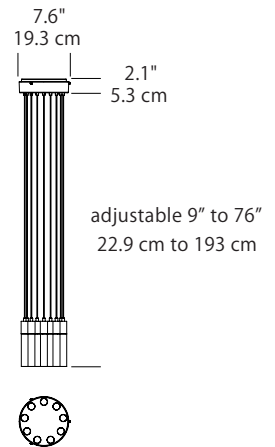

Project:

Model No: SER- _ _ _ - _ _ _

Type:

Quantity:

Product Description

Seraph pendants hang straight 9" to 76" from the ceiling. Optional ceiling-mounted swag supports (parts 92043-PC or 93043-BL) offer custom variations.

Design

- Available in Polished Chrome with matching cord, and Matte Black with black cord
- Seven Seraph options
- Includes 9 or 24 hanging Seraphs each suspended from 6' of electrical cord that adjusts from 9" to 76"
- Replaceable light source
- Optional Ceiling mounted swags supports (sold separately)

SERAPH 8" ROUND PENDANT (9 LIGHT)

Model No: SER-08P-PC- **
(Polished Chrome/ Light Guide)

Model No: SER-08P-BL- **
(Matte Black/ Light Guide)

Fixture Wattage: 16W
 Fixture Output: 941 Lumens

SERAPH 20" ROUND PENDANT (24 LIGHT)

Model No: SER-20P-PC- **
(Polished Chrome/ Light Guide)

Model No: SER-20P-BL- **
(Matte Black/ Light Guide)

Fixture Wattage: 45W
 Fixture Output: 2424 Lumens

Ordering options **

Light Guides

A-Lamp
 Bubble
 Candle
 Clear
 Gradient
 Mushroom
 Short