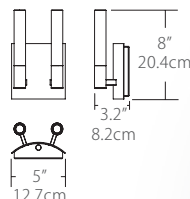

31" FOUR-TIER SERAPH PENDANT

Model No: SER-31C-PC- **
(Chrome/ Light Guide Option)

Model No: SER-31C-BL- **
(Black/ Light Guide Option)

Fixture Wattage: 45 Watts
 Fixture Output: 2519 Lumens

23" THREE-TIER SERAPH PENDANT

Model No: SER-23C-PC- **
(Chrome/ Light Guide Option)

Model No: SER-23D-BL- **
(Black/ Light Guide Option/ With Down Light)

Fixture Wattage: 31 Watts
 Fixture Output: 1954 Lumens

Ordering options **

Light Guide	Polished Chrome	Matte Black
Bubble	SER-31C-PC-BU	SER-31C-BL-BU
Candle	SER-31C-PC-CC	SER-31C-BL-CC
Clear	SER-31C-PC-TC	SER-31C-BL-TC
Short	SER-31C-PC-SF	SER-31C-BL-SF
Bubble	SER-23C-PC-BU	SER-23D-BL-BU
Candle	SER-23C-PC-CC	SER-23D-BL-CC
Clear	SER-23C-PC-TC	SER-23D-BL-TC
Short	SER-23C-PC-SF	SER-23D-BL-SF
Bubble	SER-05S-PC-BU	SER-05S-BL-BU
Candle	SER-05S-PC-CC	SER-05S-BL-CC
Clear	SER-05S-PC-TC	SER-05S-BL-TC
Short	SER-05S-PC-SF	SER-05S-BL-SF

TWO LIGHT SERAPH WALL SCONCE

Model No: SER-05S-PC- ** Model No: SER-05S-BL- **
(Chrome/ Light Guide Option) (Black/ Light Guide Option)

Fixture Wattage: 3 Watts
 Fixture Output: 175 Lumens

tel: (847) 941-0588
 fax: (847) 306-3432
 email: sales@blackjacklighting.com
 Blackjacklighting.com