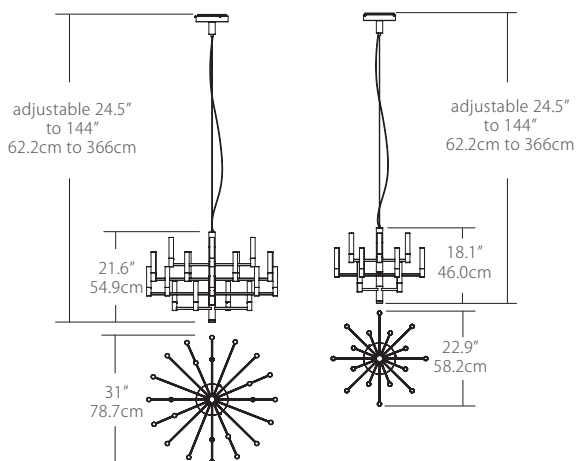

Design

- Polished Chrome plated finish
- Includes 12' adjustable aircraft cable and black electrical cord
- Replaceable light source

Light

- Color Rendering Index: 90 CRI
- LED color temperature: 2700K
- 4000K available as upgrade

31" FOUR-TIER SERAPH PENDANT

Model No: SER-31C-PC- **
(Chrome/ Light Guide Option)

Model No: SER-31C-BL- **
(Black/ Light Guide Option)

Fixture Wattage: 45 Watts
 Fixture Output: 2519 Lumens

23" THREE-TIER SERAPH PENDANT

Model No: SER-23C-PC- **
(Chrome/ Light Guide Option)

Model No: SER-23D-BL- **
(Black/ Light Guide Option/ With Down Light)

Fixture Wattage: 31 Watts
 Fixture Output: 1954 Lumens

Ordering options **

Light Guide	Polished Chrome	Matte Black
Bubble	SER-31C-PC-BU	SER-31C-BL-BU
Candle	SER-31C-PC-CC	SER-31C-BL-CC
Clear	SER-31C-PC-TC	SER-31C-BL-TC
Short	SER-31C-PC-SF	SER-31C-BL-SF
Bubble	SER-23C-PC-BU	SER-23D-BL-BU
Candle	SER-23C-PC-CC	SER-23D-BL-CC
Clear	SER-23C-PC-TC	SER-23D-BL-TC
Short	SER-23C-PC-SF	SER-23D-BL-SF
Bubble	SER-05S-PC-BU	SER-05S-BL-BU
Candle	SER-05S-PC-CC	SER-05S-BL-CC
Clear	SER-05S-PC-TC	SER-05S-BL-TC
Short	SER-05S-PC-SF	SER-05S-BL-SF

TWO LIGHT SERAPH WALL SCONCE

Model No: SER-05S-PC- ** Model No: SER-05S-BL- **
(Chrome/ Light Guide Option) (Black/ Light Guide Option)

Fixture Wattage: 3 Watts
 Fixture Output: 175 Lumens

tel: (847) 941-0588
 fax: (847) 306-3432
 email: sales@blackjacklighting.com
 Blackjacklighting.com