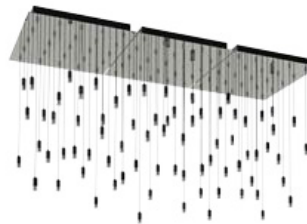

Project:

Model No: SER-24P-__-__

Type:

Quantity:

Product Description

Make an illuminated statement with dazzling patterns. Or fill an entire ceiling with magical LED light. Blackjack Lighting's seraph Modular System is a way to create custom fixtures of virtually any size with in-stock items.

Design

- Linear system comes with fixture spacers for proper alignment of modules and to allow electrical and dimming connections between modules
- Composed of two, three, or four Seraph Square Modules
- Available in Polished Chrome or Matte Black with matching cord finishes
- 12' standard cord lengths
- No cutting of cord required
- adjustable grippers allow easy cord height adjustment

Fixture Wattage: 148 Watts
Fixture Output: 8,200 Lumens

Curved/Convex

Wave

6' Linear seraph (3 modules)

Model No: SER-24P-PC-□□-3L**
(Polished Chrome/ Light Guide)
Model No: SER-24P-BL-□□-3L**
(Matte Black/ Light Guide)

Fixture Wattage: 111 Watts
Fixture Output: 6,150 Lumens

Random

Level/Flat

4' Square seraph (2 modules)

Model No: SER-24P-PC-□□-2L**
(Polished Chrome/ Light Guide)
Model No: SER-24P-BL-□□-2L**
(Matte Black/ Light Guide)