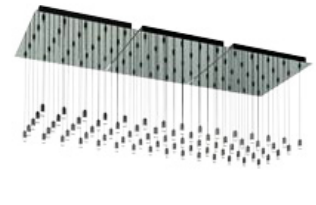

Design

- Linear system comes with fixture spacers for proper alignment of modules and to allow electrical and dimming connections between modules
- Composed of two, three, or four Seraph Square Modules
- Available in Polished Chrome or Matte Black with matching cord finishes
- 12' standard cord lengths
- No cutting of cord required
- adjustable grippers allow easy cord height adjustment

Fixture Wattage: 148 Watts
Fixture Output: 8,200 Lumens

Curved/Convex

Wave

6' Linear seraph (3 modules)

Model No: SER-24P-PC-□□-3L**
(Polished Chrome/ Light Guide)
Model No: SER-24P-BL-□□-3L**
(Matte Black/ Light Guide)

Fixture Wattage: 111 Watts
Fixture Output: 6,150 Lumens

Random

Level/Flat

4' Square seraph (2 modules)

Model No: SER-24P-PC-□□-2L**
(Polished Chrome/ Light Guide)
Model No: SER-24P-BL-□□-2L**
(Matte Black/ Light Guide)