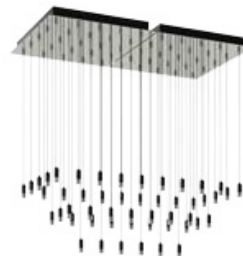

Project:

Model No: SER-24P-__-__

Type:

Quantity:

Product Description

Make an illuminated statement with dazzling patterns. Or fill an entire ceiling with magical LED light. Blackjack Lighting's seraph Modular System is a way to create custom fixtures of virtually any size with in-stock items.

Fixture Wattage: 148 Watts
Fixture Output: 8,200 Lumens

Curved/Convex

Wave

6' Linear seraph (3 modules)

Model No: SER-24P-PC-□□-3L**
(Polished Chrome/ Light Guide)
Model No: SER-24P-BL-□□-3L**
(Matte Black/ Light Guide)

Fixture Wattage: 111 Watts
Fixture Output: 6,150 Lumens

Random

Level/Flat

4' Square seraph (2 modules)

Model No: SER-24P-PC-□□-2L**
(Polished Chrome/ Light Guide)
Model No: SER-24P-BL-□□-2L**
(Matte Black/ Light Guide)

Fixture Wattage: 74 Watts
Fixture Output: 4,100 Lumens

Stepped

Stepped/Single

Ordering options **

Light Guides

A-Lamp
Bubble
Candle
Clear
Gradient
Mushroom
Short

Polished Chrome

SER-24P-PC-AL
SER-24P-PC-BU
SER-24P-PC-CA
SER-24P-PC-TC
SER-24P-PC-GR
SER-24P-PC-MU
SER-24P-PC-SF