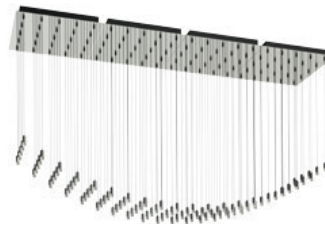

Design

- Linear system comes with fixture spacers for proper alignment of modules and to allow electrical and dimming connections between modules
- Composed of two, three, or four Seraph Square Modules
- Available in Polished Chrome or Matte Black with matching cord finishes
- 12' standard cord lengths
- No cutting of cord required
- adjustable grippers allow easy cord height adjustment

Light

- LED color temperature: 2700K
- Replaceable light source
- Color Rendering Index: 90 CRI

Controls

- 120-277 VAC 50/60Hz input
- 0-10V dimmable

8' Linear seraph (4 modules)

Model No: SER-24P-PC-□□-4L**
(Polished Chrome/ Light Guide)
Model No: SER-24P-BL-□□-4L**
(Matte Black/ Light Guide)

Fixture Wattage: 148 Watts
Fixture Output: 8,200 Lumens

Curved/Convex

Wave

6' Linear seraph (3 modules)

Model No: SER-24P-PC-□□-3L**
(Polished Chrome/ Light Guide)
Model No: SER-24P-BL-□□-3L**
(Matte Black/ Light Guide)

Fixture Wattage: 111 Watts
Fixture Output: 6,150 Lumens

Random

Level/Flat

4' Square seraph (2 modules)

Model No: SER-24P-PC-□□-2L**
(Polished Chrome/ Light Guide)
Model No: SER-24P-BL-□□-2L**
(Matte Black/ Light Guide)