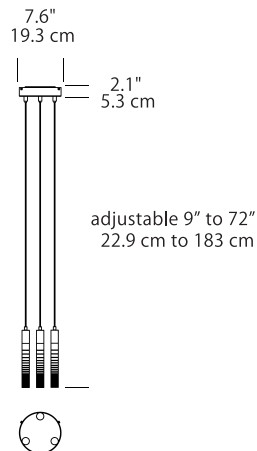

Light

- LED color temperature: 2700K
- 4000K available as an upgrade
- Color Rendering Index: 90 CRI

Design

- Available in Polished Chrome with matching cord and Matte Black with Black cord
- Includes hanging Seraphs suspended from coaxial cable that can extend up to 144" (or as noted below)
- Cutting and splicing not required, so cables can be adjusted and re-adjusted time and again
- Replaceable light source
- Custom cast acrylic light guides available in seven styles

Available In Two Finishes

7" SERAPH ROUND PENDANT (3 LIGHT)

Model No: SER-07P-PC-GR

(Polished Chrome/Gradient Light Guide)

Model No: SER-07P-BL-GR

(Matte Black/Gradient Light Guide)

Fixture Wattage: 15 Watts
 Fixture Output: 600 Lumens