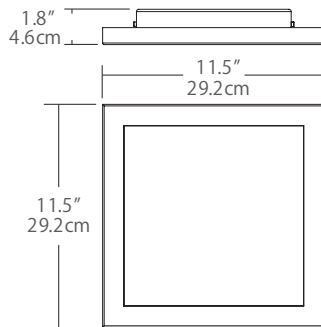

12" QUADRA FLUSH MOUNT

Model No. QDR-12F-PC
(Polished Chrome)

Model No. QDR-12F-BL
(Glossy Black)

Model No. QDR-12F-RD
(Glossy Red)

Model No. QDR-12F-WH
(Glossy White)

Fixture Wattage: 31 Watts
 Fixture Output: 1856 Lumens