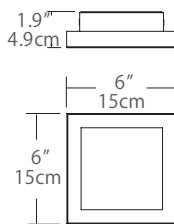

6" QUADRA FLUSH MOUNT

Model No. QDR-06F-PC
(Polished Chrome)

Model No. QDR-06F-BL
(Glossy Black)

Model No. QDR-06F-RD
(Glossy Red)

Model No. QDR-06F-WH
(Glossy White)

Fixture Wattage: 9 Watts
 Fixture Output: 522 Lumens