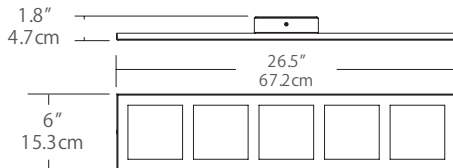

36" QUADRA VANITY

Model No. QDR-36V-PC (Polished Chrome)

Fixture Wattage: 30 Watts

Fixture Output: 1808 Lumens

26" QUADRA VANITY

Model No. QDR-24V-PC (Polished Chrome)

Fixture Wattage: 26 Watts

Fixture Output: 1591 Lumens