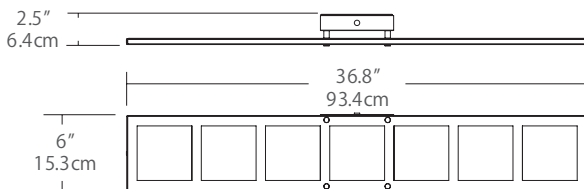

Project:

Model No: QDR-___-PC

Type:

Quantity:

Product Description

Following in the footsteps of our Quadra Linear Pendant, new super-slim vanities pump out warm, glare-free light ranging from 1000 to 2000 Lumens.

Design

- •Stamped Polished Stainless Steel construction
- •Replaceable light source
- •Damp location rated

Light

- •Color Rendering Index: 90 CRI
- •LED color temperature: 3000K

Controls

- •120 VAC 50/60Hz input
- •Instant on/off; dimmable with TRIAC dimmer

Recommended TRIAC dimmers:

LUTRON: ARIADNI AYCL-153P, DIVA DVCL-153P, SKYLARK CTCL-153P, SKYLARK SCL-153P;

LEVITON: ILLUMATECH IPI06-1L, ILLUMATECH IPI10-1L, DECORA DSL06, DECORA DSM10,

LEGRAND-ADORNE: WHISPER ADWR, SOFTTAP ADTP, TOUCH ADTH

36" QUADRA VANITY

Model No. QDR-36V-PC (Polished Chrome)

Fixture Wattage: 30 Watts

Fixture Output: 1808 Lumens