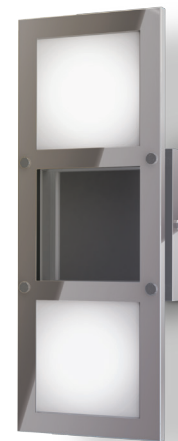

Project:

Model No: QDR-___-PC

Type:

Quantity:

Product Description

Following in the footsteps of our Quadra Linear Pendant, new super-slim vanities pump out warm, glare-free light ranging from 1000 to 2000 Lumens.

Design

- Stamped Polished Stainless Steel construction
- Replaceable light source
- Damp location rated

Light

- Color Rendering Index: 90 CRI
- LED color temperature: 3000K

Controls

- 120 VAC 50/60Hz input
- Instant on/off; dimmable with TRIAC dimmer

36" QUADRA VANITY

Model No. QDR-36V-PC (Polished Chrome)

Fixture Wattage: 30 Watts

Fixture Output: 1808 Lumens

26" QUADRA VANITY

Model No. QDR-24V-PC (Polished Chrome)

Fixture Wattage: 26 Watts

Fixture Output: 1591 Lumens

16" QUADRA VANITY

Model No. QDR-16V-PC (Polished Chrome)

Fixture Wattage: 18 Watts

Fixture Output: 965 Lumens

tel: (847) 941-0588
 fax: (847) 306-3432
 email: sales@blackjacklighting.com
Blackjacklighting.com