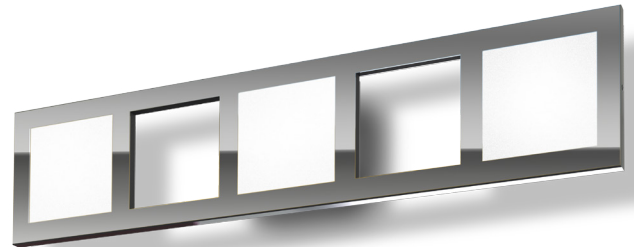

Project:

Model No: QDR-___-PC

Type:

Quantity:

Product Description

Following in the footsteps of our Quadra Linear Pendant, new super-slim vanities pump out warm, glare-free light ranging from 1000 to 2000 Lumens.

Design

- •Stamped Polished Stainless Steel construction
- •Replaceable light source
- •Damp location rated

Light

- •Color Rendering Index: 90 CRI
- •LED color temperature: 3000K

Controls

- •120 VAC 50/60Hz input
- •Instant on/off; dimmable with TRIAC dimmer

Recommended TRIAC dimmers:

LUTRON: ARIADNI AYCL-153P, DIVA DVCL-153P, SKYLARK CTCL-153P, SKYLARK SCL-153P;

LEVITON: ILLUMATECH IPI06-1L, ILLUMATECH IPI10-1L, DECORA DSL06, DECORA DSM10,

LEGRAND-ADORNE: WHISPER ADWR, SOFTTAP ADTP, TOUCH ADTH

36" QUADRA VANITY

Model No. QDR-36V-PC (Polished Chrome)

Fixture Wattage: 30 Watts

Fixture Output: 1808 Lumens