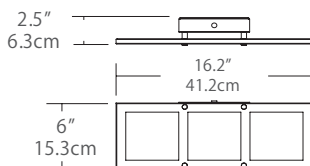

16" QUADRA VANITY

Model No. QDR-16V-PC (Polished Chrome)

Fixture Wattage: 18 Watts

Fixture Output: 965 Lumens

tel: (847) 941-0588
fax: (847) 306-3432
email: sales@blackjacklighting.com
Blackjacklighting.com