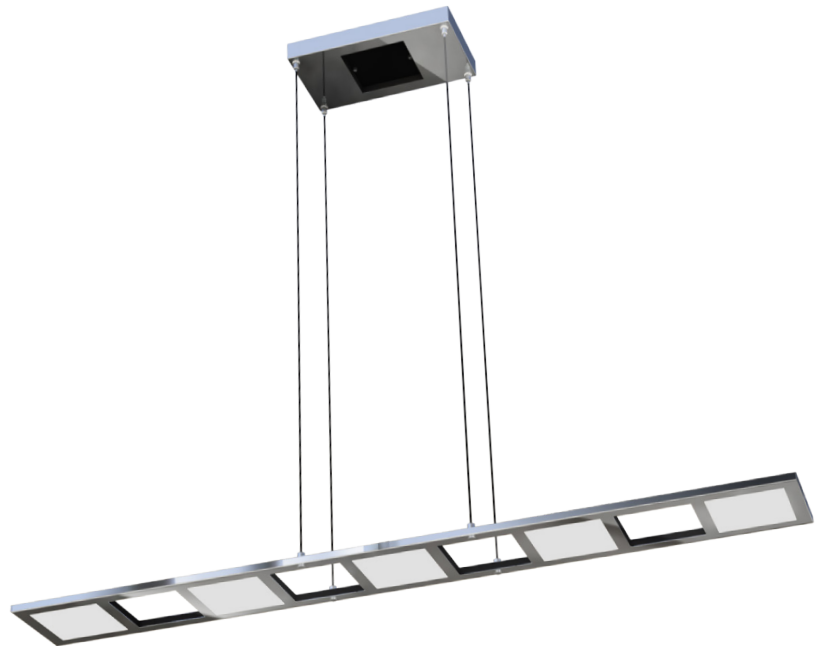

Project:

Model No: QDR-___-PC

Type:

Quantity:

Product Description

Airy Quadra LED pendant floats from four nearly invisible cables and is so thin that it almost disappears when viewed from the side. Now available as a down light or up/down light.

Design

- Stamped Stainless Steel construction
- Four easily adjustable thin black cords suspend the fixture 4" to 72" from ceiling
- Replaceable light source

Light

- LED color temperature: 3000K
- Color Rendering Index: 90 CRI

Controls

- 120 VAC 50/60Hz input
- Instant on/off; dimmable with TRIAC dimmer

Recommended TRIAC dimmers:

- LUTRON:** ARIADNI AYCL-153P, DIVA DVCL-153P, SKYLARK CTCL-153P, SKYLARK SCL-153P;
LEVITON: ILLUMATECH IPI06-1L, ILLUMATECH IPI10-1L, DECORA DSL06, DECORA DSM10,
LEGRAND-ADORNE: WHISPER ADWR, SOFTTAP ADTP, TOUCH ADTH

48" QUADRA PENDANT (Up/Down Light)

Model No: QDR-D48-PC (Polished Chrome)

Fixture Wattage: 41W

Approx. fixture output: 2469 lumens

48" QUADRA PENDANT (Down Light Only)

Model No: QDR-48P-PC (Polished Chrome)