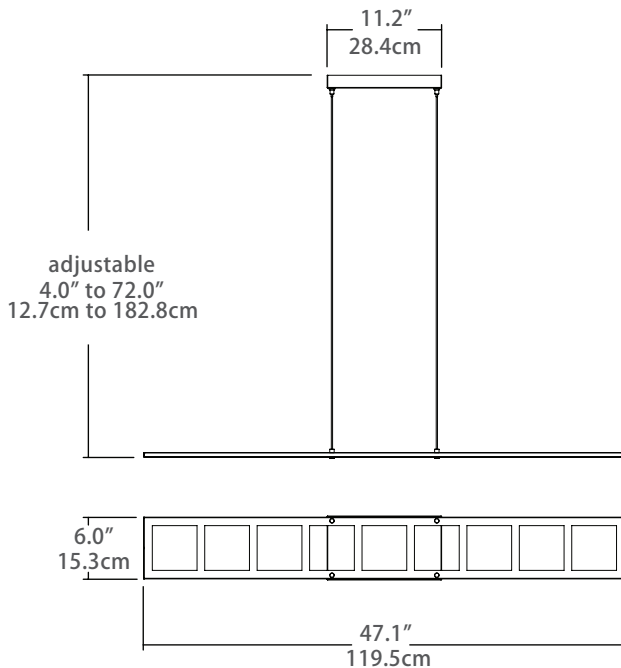

Project:

Model No: QDR-___-PC

Type:

Quantity:

Product Description

Airy Quadra LED pendant floats from four nearly invisible cables and is so thin that it almost disappears when viewed from the side. Now available as a down light or up/down light.

Design

- Stamped Stainless Steel construction
- Four easily adjustable thin black cords suspend the fixture 4" to 72" from ceiling
- Replaceable light source

Light

- LED color temperature: 3000K
- Color Rendering Index: 90 CRI

48" QUADRA PENDANT (Up/Down Light)

Model No: QDR-D48-PC (Polished Chrome)

Fixture Wattage: 41W

Approx. fixture output: 2469 lumens

48" QUADRA PENDANT (Down Light Only)

Model No: QDR-48P-PC (Polished Chrome)