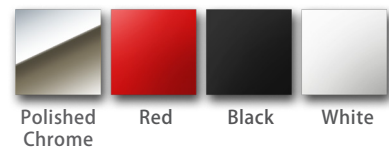

Trim + Diffuser Options **

	Diffusers	Polished Chrome	Glossy White	Glossy Black	Glossy Red
6" QUADRA	Staw	QDR-06F-PC-SW	QDR-06F-WH-SW	QDR-06F-BL-SW	QDR-06F-RD-SW
	Leaf	QDR-06F-PC-LF	QDR-06F-WH-LF	QDR-06F-BL-LF	QDR-06F-RD-LF
	Bubble	QDR-06F-PC-BU	QDR-06F-WH-BU	QDR-06F-BL-BU	QDR-06F-RD-BU
	Crackle	QDR-06F-PC-CR	QDR-06F-WH-CR	QDR-06F-BL-CR	QDR-06F-RD-CR
12" QUADRA	Staw	QDR-12F-PC-SW	QDR-12F-WH-SW	QDR-12F-BL-SW	QDR-12F-RD-SW
	Leaf	QDR-12F-PC-LF	QDR-12F-WH-LF	QDR-12F-BL-LF	QDR-12F-RD-LF
	Bubble	QDR-12F-PC-BU	QDR-12F-WH-BU	QDR-12F-BL-BU	QDR-12F-RD-BU
	Crackle	QDR-12F-PC-CR	QDR-12F-WH-CR	QDR-12F-BL-CR	QDR-12F-RD-CR

Available in Four Trim Finishes