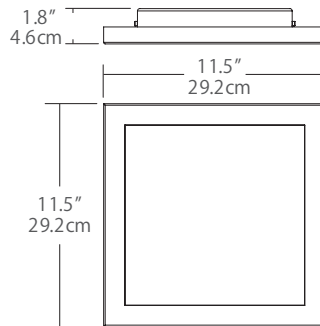

Fixture Wattage: 9.5 Watts  
 Fixture Output: 508 Lumens