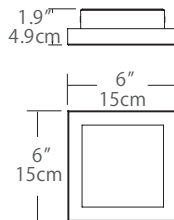

Project:

Model No: QDR-_-_-_-_-_-_-_-_-_-

Type:

Quantity:

Product Description

Size and style options make our Quadra Flush Mount as versatile as it gets. A choice of size, three finish colors and five diffusers creates a lot of different looks from one great edge lit design.

Design

- •Stamped Stainless Steel construction
- •Optional decorative trims
- •Optional decorative diffusers
- •Replaceable light source
- •Damp location rated

Light

- Color Rendering Index: 90 CRI
- LED color temperature: 3000K
- •4000K available as upgrade

Controls

- •120 VAC 50/60Hz input
- •Instant on/off; dimmable with TRIAC dimmer

Recommended TRIAC dimmers:

LUTRON: ARIADNI AYCL-153P, DIVA DVCL-153P, SKYLARK CTCL-153P, SKYLARK SCL-153P;
LEVITON: ILLUMATECH IPI06-1L, ILLUMATECH IPI10-1L, DECORA DSL06, DECORA DSM10,
LEGRAND-ADORNE: WHISPER ADWR, SOFTTAP ADTP, TOUCH ADTH

6" QUADRA FLUSH MOUNT (Custom)

Model No. QDR-06F-PC- ☐ ☐
(Polished Chrome)

Model No. QDR-06F-BL- ☐ ☐
(Glossy Black)

Model No. QDR-06F-RD- ☐ ☐
(Glossy Red)

Model No. QDR-06F-WH- ☐ ☐
(Glossy White)

Fixture Wattage: 9.5 Watts
Fixture Output: 508 Lumens

12" QUADRA FLUSH MOUNT (Custom)

Model No. QDR-12F-PC- ☐ ☐
(Polished Chrome)

Model No. QDR-12F-BL- ☐ ☐
(Glossy Black)

Model No. QDR-12F-RD- ☐ ☐
(Glossy Red)

Model No. QDR-12F-WH- ☐ ☐
(Glossy White)

Fixture Wattage: 31 Watts
Fixture Output: 1651 Lumens

Trim + Diffuser Options **