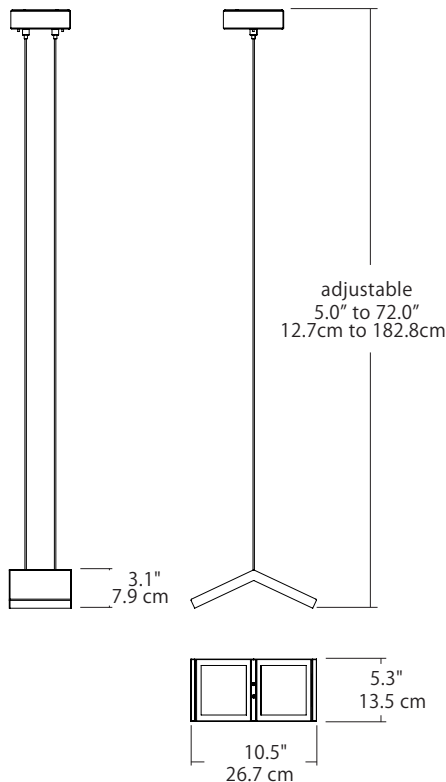

Project:

Model No: QDR-11P-PC

Type:

Quantity:

Product Description

This powerful new pendant has a slim profile that's interesting from any angle.

Design

- Extraordinary light output from a single, compact pendant
- Two suspension cables precisely hold the fixture in any desired orientation and prevent twisting and turning
- Replaceable light source

Light

- Color Rendering Index: 90 CRI
- LED color temperature: 3000K
- 4000k available as upgrade

Controls

- 120 VAC 50/60Hz input
- Instant on/off; dimmable with TRIAC dimmer

Recommended TRIAC dimmers:

LUTRON: ARIADNI AYCL-153P, DIVA DVCL-153P, SKYLARK CTCL-153P, SKYLARK SCL-153P;
LEVITON: ILLUMATECH IPI06-1L, ILLUMATECH IPI10-1L, DECORA DSL06, DECORA DSM10,
LEGRAND-ADORNE: WHISPER ADWR, SOFTTAP ADTP, TOUCH ADTH

QUADRA DOUBLE PENDANT

Model No. QDR-11P-PC

(Polished Chrome)

Fixture Wattage: 18 Watts

Fixture Output: 993 Lumens

tel: (847) 941-0588
fax: (847) 306-3432
email: sales@blackjacklighting.com
Blackjacklighting.com