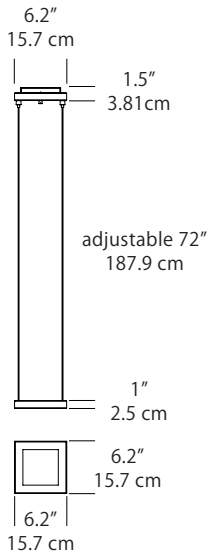

Project:

Model No: QDR-06P-__

Type:

Quantity:

Product Description

Their simple, neutral design and slim, good looks make it easy to envision Quadra Square Pendants in any modern setting. See our website for the entire Quadra Collection.

Design

- Polished Chrome with Stamped Stainless Steel construction
- Black, White and Red with glossy high-grade acrylic frame
- Includes four 6' adjustable electrical wire cords
- Replaceable light source

Light

- Color Rendering Index: 90 CRI
- LED Color Temperature: 3000K
- 4000K available as upgrade

Controls

- 120 VAC 50/60Hz input
- Instant on/off; dimmable with TRIAC dimmer

Recommended TRIAC dimmers:

LUTRON: ARIADNI AYCL-153P, DIVA DVCL-153P, SKYLARK CTCL-153P, SKYLARK SCL-153P;

LEVITON: ILLUMATECH IPI06-1L, ILLUMATECH IPI10-1L, DECORA DSL06, DECORA DSM10,

LEGRAND-ADORNE: WHISPER ADWR, SOFTTAP ADTP, TOUCH ADTH

QUADRA SQUARE PENDANT

Model No: QDR-06P-PC
(Polished Chrome)

Model No: QDR-06P-BL
(Glossy Black Acrylic)

Model No: QDR-06P-RD
(Glossy Red Acrylic)

Model No: QDR-06P-WH
(Glossy White Acrylic)

Fixture Wattage: 9.5 Watts
Fixture Output: 522 Lumens

tel: (847) 941-0588
fax: (847) 306-3432
email: sales@blackjacklighting.com
Blackjacklighting.com