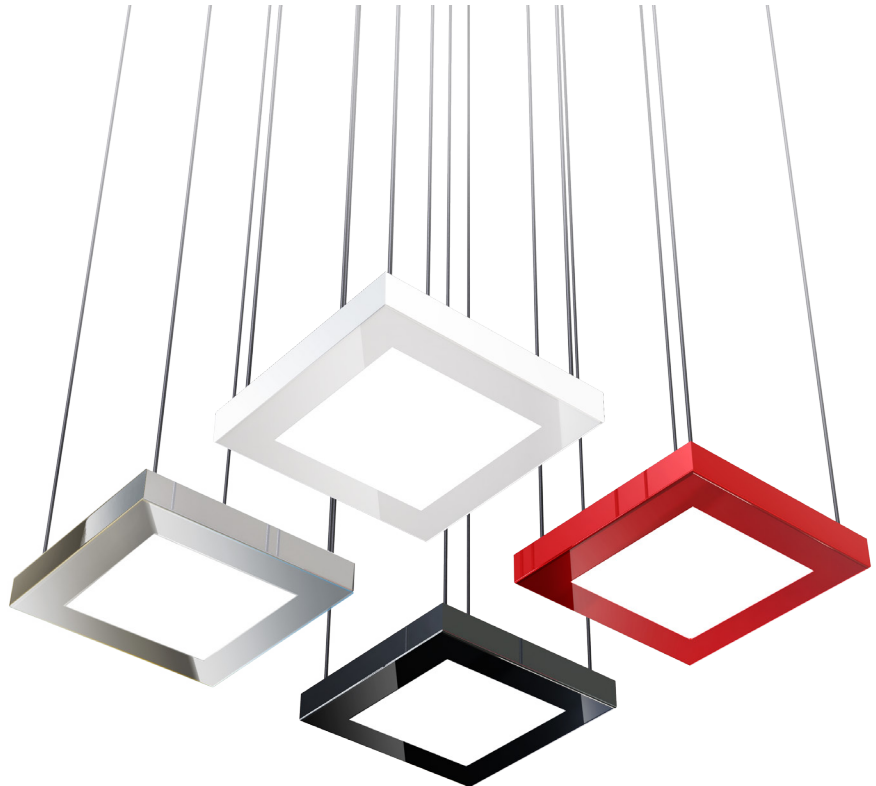

Project:

Model No: QDR-06P-__

Type:

Quantity:

Product Description

Their simple, neutral design and slim, good looks make it easy to envision Quadra Square Pendants in any modern setting. See our website for the entire Quadra Collection.

Design

- Polished Chrome with Stamped Stainless Steel construction
- Black, White and Red with glossy high-grade acrylic frame
- Includes four 6' adjustable electrical wire cords
- Replaceable light source

Light

- Color Rendering Index: 90 CRI
- LED Color Temperature: 3000K
- 4000K available as upgrade

Controls

- 120 VAC 50/60Hz input
- Instant on/off; dimmable with TRIAC dimmer

Recommended TRIAC dimmers:

LUTRON: ARIADNI AYCL-153P, DIVA DVCL-153P, SKYLARK CTCL-153P, SKYLARK SCL-153P;

LEVITON: ILLUMATECH IPI06-1L, ILLUMATECH IPI10-1L, DECORA DSL06, DECORA DSM10,

LEGRAND-ADORNE: WHISPER ADWR, SOFTTAP ADTP, TOUCH ADTH

QUADRA SQUARE PENDANT

Model No: QDR-06P-PC
(Polished Chrome)

Model No: QDR-06P-BL
(Glossy Black Acrylic)

Model No: QDR-06P-RD
(Glossy Red Acrylic)

Model No: QDR-06P-WH
(Glossy White Acrylic)

Fixture Wattage: 9.5 Watts
Fixture Output: 522 Lumens

tel: (847) 941-0588
fax: (847) 306-3432
email: sales@blackjacklighting.com
Blackjacklighting.com