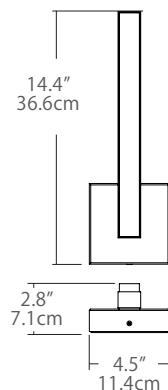

12" NANO FLUSH MOUNT

Model No: NAN-12F-SN
(Satin Nickel)

Model No: NAN-12F-PC
(Polished Chrome)

Fixture Wattage: 22 Watts
Fixture Output: 809 Lumens

25" NANO VANITY

Model No: NAN-25V-SN
(Satin Nickel)

Model No: NAN-25V-PC
(Polished Chrome)

Fixture Wattage: 22 Watts
Fixture Output: 976 Lumens

36" NANO VANITY

Model No: NAN-36V-SN
(Satin Nickel)

Model No: NAN-36V-PC
(Polished Chrome)

Fixture Wattage: 33 Watts
Fixture Output: 1300 Lumens

14" NANO SCONCE

Model No: NAN-14S-SN
(Satin Nickel)

Model No: NAN-14S-PC
(Polished Chrome)

Fixture Wattage: 14 Watts
Fixture Output: 672 Lumens

tel: (847) 941-0588
fax: (847) 306-3432
email: sales@blackjacklighting.com