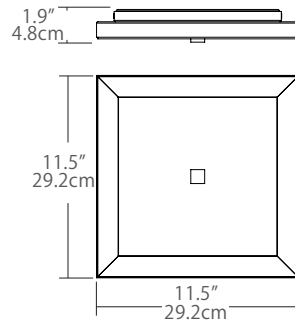

12" NANO FLUSH MOUNT

Model No: NAN-12F-SN
(Satin Nickel)

Model No: NAN-12F-PC
(Polished Chrome)

Fixture Wattage: 22 Watts
Fixture Output: 809 Lumens

25" NANO VANITY

Model No: NAN-25V-SN
(Satin Nickel)

Model No: NAN-25V-PC
(Polished Chrome)