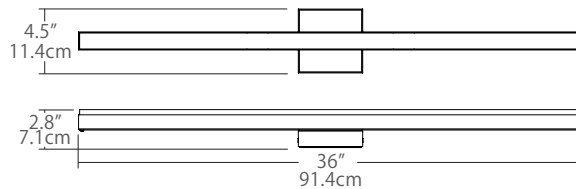

Fixture Wattage: 22 Watts
Fixture Output: 976 Lumens

36" NANO VANITY

Model No: NAN-36V-SN
(Satin Nickel)

Model No: NAN-36V-PC
(Polished Chrome)

Fixture Wattage: 33 Watts
Fixture Output: 1300 Lumens

14" NANO SCONCE