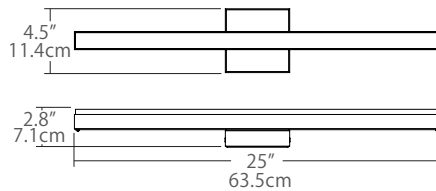

25" NANO VANITY

Model No: NAN-25V-SN
(Satin Nickel)

Model No: NAN-25V-PC
(Polished Chrome)

Fixture Wattage: 22 Watts
Fixture Output: 976 Lumens