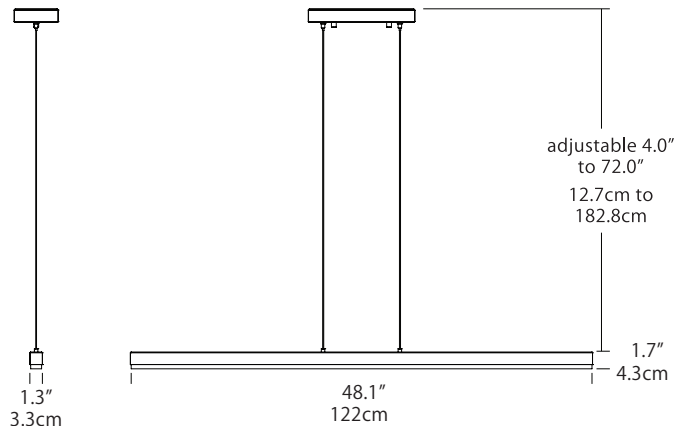

48" NANO LINEAR PENDANT

Model No: NAN-48L-PC
(Polished Chrome)

Model No: NAN-48L-SN
(Satin Nickel)

Fixture Wattage: 44.5 Watts
 Fixture Output: 2200 Lumens

Available in Two Finishes

Polished
Chrome

Satin
Nickel