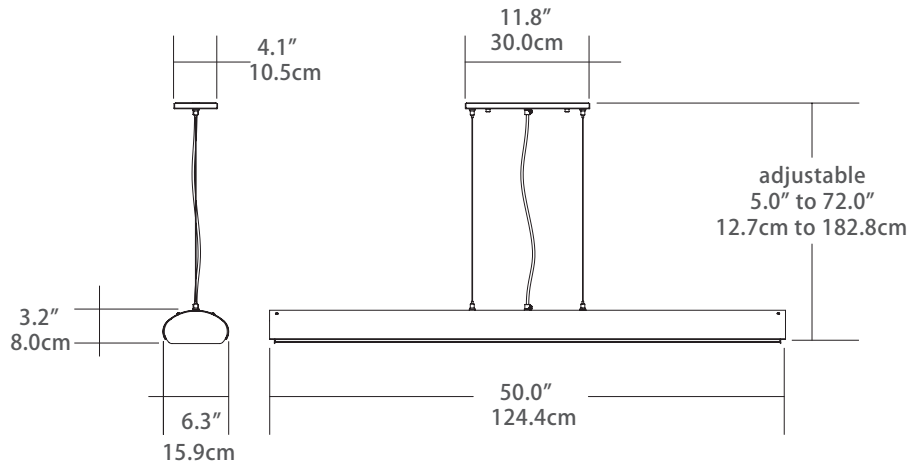

Design

- Formed CRS steel
- Baked gloss enamel paint available in three finishes
- Fitted with frosted prismatic lens
- Adjustable aircraft cable suspension
- Cord length: 6.5 feet (198 cm)

Light

- Requires two 48" Type B Line Voltage T8 LED Bypass lamps (**Lamps not included**)
- Does not accept T8 fluorescent lamps
- **Lamps available below, or purchase T8 LED lamps with the following specs:**
- 1-Lamp has internal driver
- 2-Lamp is not a retrofit T8 LED lamp intended to be used in fixtures with existing fluorescent ballasts
- 3-Lamp is single-ended (power comes into lamps only from one end)

Controls

- Fixture accepts 120 to 277 VAC 50/60Hz input

Available in Three Finishes

Red Grey White

49" LED Over-Counter

Model No: LCL-49L-RD (Red)

Model No: LCL-49L-WH (White)

Model No: LCL-49L-GR (Grey)