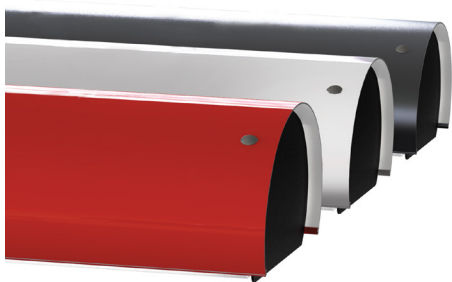

Project:

Model No: LCL-49L-__

Type:

Quantity:

Product Description

A great looking fixture at a great price, this linear pendant directs bright, glare-free light over work surfaces without shadows or pesky dark spots. Required T8 LED lamps sold separately.

Design

- Formed CRS steel
- Baked gloss enamel paint available in three finishes
- Fitted with frosted prismatic lens
- Adjustable aircraft cable suspension
- Cord length: 6.5 feet (198 cm)

Light

- Requires two 48" Type B Line Voltage T8 LED Bypass lamps (**Lamps not included**)
- Does not accept T8 fluorescent lamps
- **Lamps available below, or purchase T8 LED lamps with the following specs:**
- 1-Lamp has internal driver
- 2-Lamp is not a retrofit T8 LED lamp intended to be used in fixtures with existing fluorescent ballasts
- 3-Lamp is single-ended (power comes into lamps only from one end)

Controls

- Fixture accepts 120 to 277 VAC 50/60Hz input

Available in Three Finishes

Red Grey White

49" LED Over-Counter

Model No: LCL-49L-RD (Red)

Model No: LCL-49L-WH (White)

Model No: LCL-49L-GR (Grey)