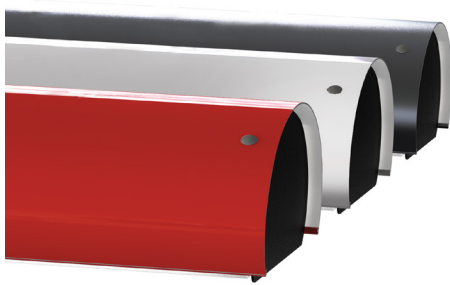

Project:

Model No: JCL-49L-__

Type:

Quantity:

Product Description

New updated design for the popular Over-Counter Light features integrated LEDs, universal voltage input, and 0-10V dimming.

Light

- Color Rendering Index: 90
- LED Color Temperature: 4000K

Design

- New, updated design with integrated LEDs and 0-10V dimming
- Baked gloss enamel in Grey, Red or White
- Frosted prismatic lens
- Adjustable aircraft cable suspension
- Cord length: 6.5 feet (198 cm)

Controls

- 0-10V dimmable
- Fixture accepts 120 to 277 VAC 50/60Hz input

Available in Three Finishes

OVER COUNTER LINEAR PENDANT

Model No. JCL-49L-GR
(Grey)

Model No. JCL-49L-RD
(Red)

Model No. JCL-49L-WH
(White)