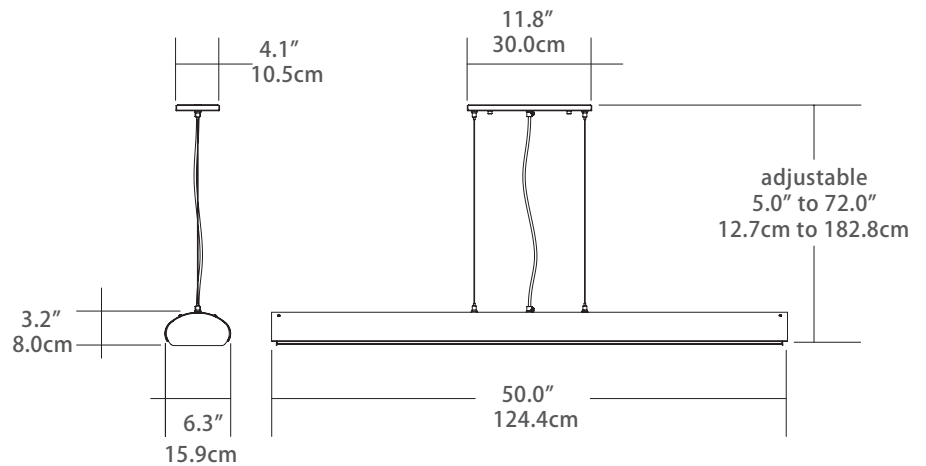

Design

- New, updated design with integrated LEDs and 0-10V dimming
- Baked gloss enamel in Grey, Red or White
- Frosted prismatic lens
- Adjustable aircraft cable suspension
- Cord length: 6.5 feet (198 cm)

Controls

- 0-10V dimmable
- Fixture accepts 120 to 277 VAC 50/60Hz input

Available in Three Finishes

OVER COUNTER LINEAR PENDANT

Model No. JCL-49L-GR
(Grey)

Model No. JCL-49L-RD
(Red)

Model No. JCL-49L-WH
(White)