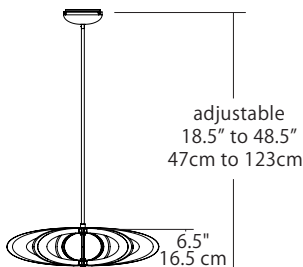

Project:

Model No: IRD-27C-__

Type:

Quantity:

Product Description

Engineered for superior illumination and striking aesthetics, custom light guides transform Iridium into a very functional fixture.

Design

- Available in Etched Gold and Polished Chrome
- Proprietary light guide materials heighten the aesthetics and evenly distribute the light
- Includes 42" length adjustable stem kit and 12' wire length
- Fixture can accept up to four additional stem sections (8').
Maximum stem length: 11'6" *
- Mounts directly to junction box
- Listed for damp locations

Available in Two Finishes

Polished
Chrome

Etched
Gold

27" IRIDIUM PENDANT

Model No. IRD-27C-EG
(Etched Gold)

Model No. IRD-27C-PC
(Polished Chrome)

Fixture Wattage: 42 Watts
 Fixture Output: 2100 Lumens

OPTIONAL ACCESSORIES