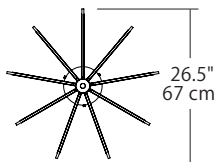

Project:

Model No: IRD-27C-__

Type:

Quantity:

Product Description

Engineered for superior illumination and striking aesthetics, custom light guides transform Iridium into a very functional fixture.

Design

- Available in Etched Gold and Polished Chrome
- Proprietary light guide materials heighten the aesthetics and evenly distribute the light
- Includes 42" length adjustable stem kit and 12' wire length
- Fixture can accept up to four additional stem sections (8').
  Maximum stem length: 11'6" *
- Mounts directly to junction box
- Listed for damp locations

Light

- LED color temperature: 3000K
- Color Rendering Index: 90 CRI

Controls

- 120 VAC 50/60Hz input
- Instant on/off; dimmable with TRIAC dimmer

Recommended TRIAC dimmers:

1. **LUTRON:** ARIADNI AYCL-153P, DIVA DVCL-153P, SKYLARK CTCL-153P, SKYLARK SCL-153P;
   LEVITON: ILLUMATECH IPI06-1L, ILLUMATECH IPI10-1L, DECORA DSL06, DECORA DSM10,
   LEGRAND-ADORNE: WHISPER ADWR, SOFTTAP ADTP, TOUCH ADTH

Available in Two Finishes